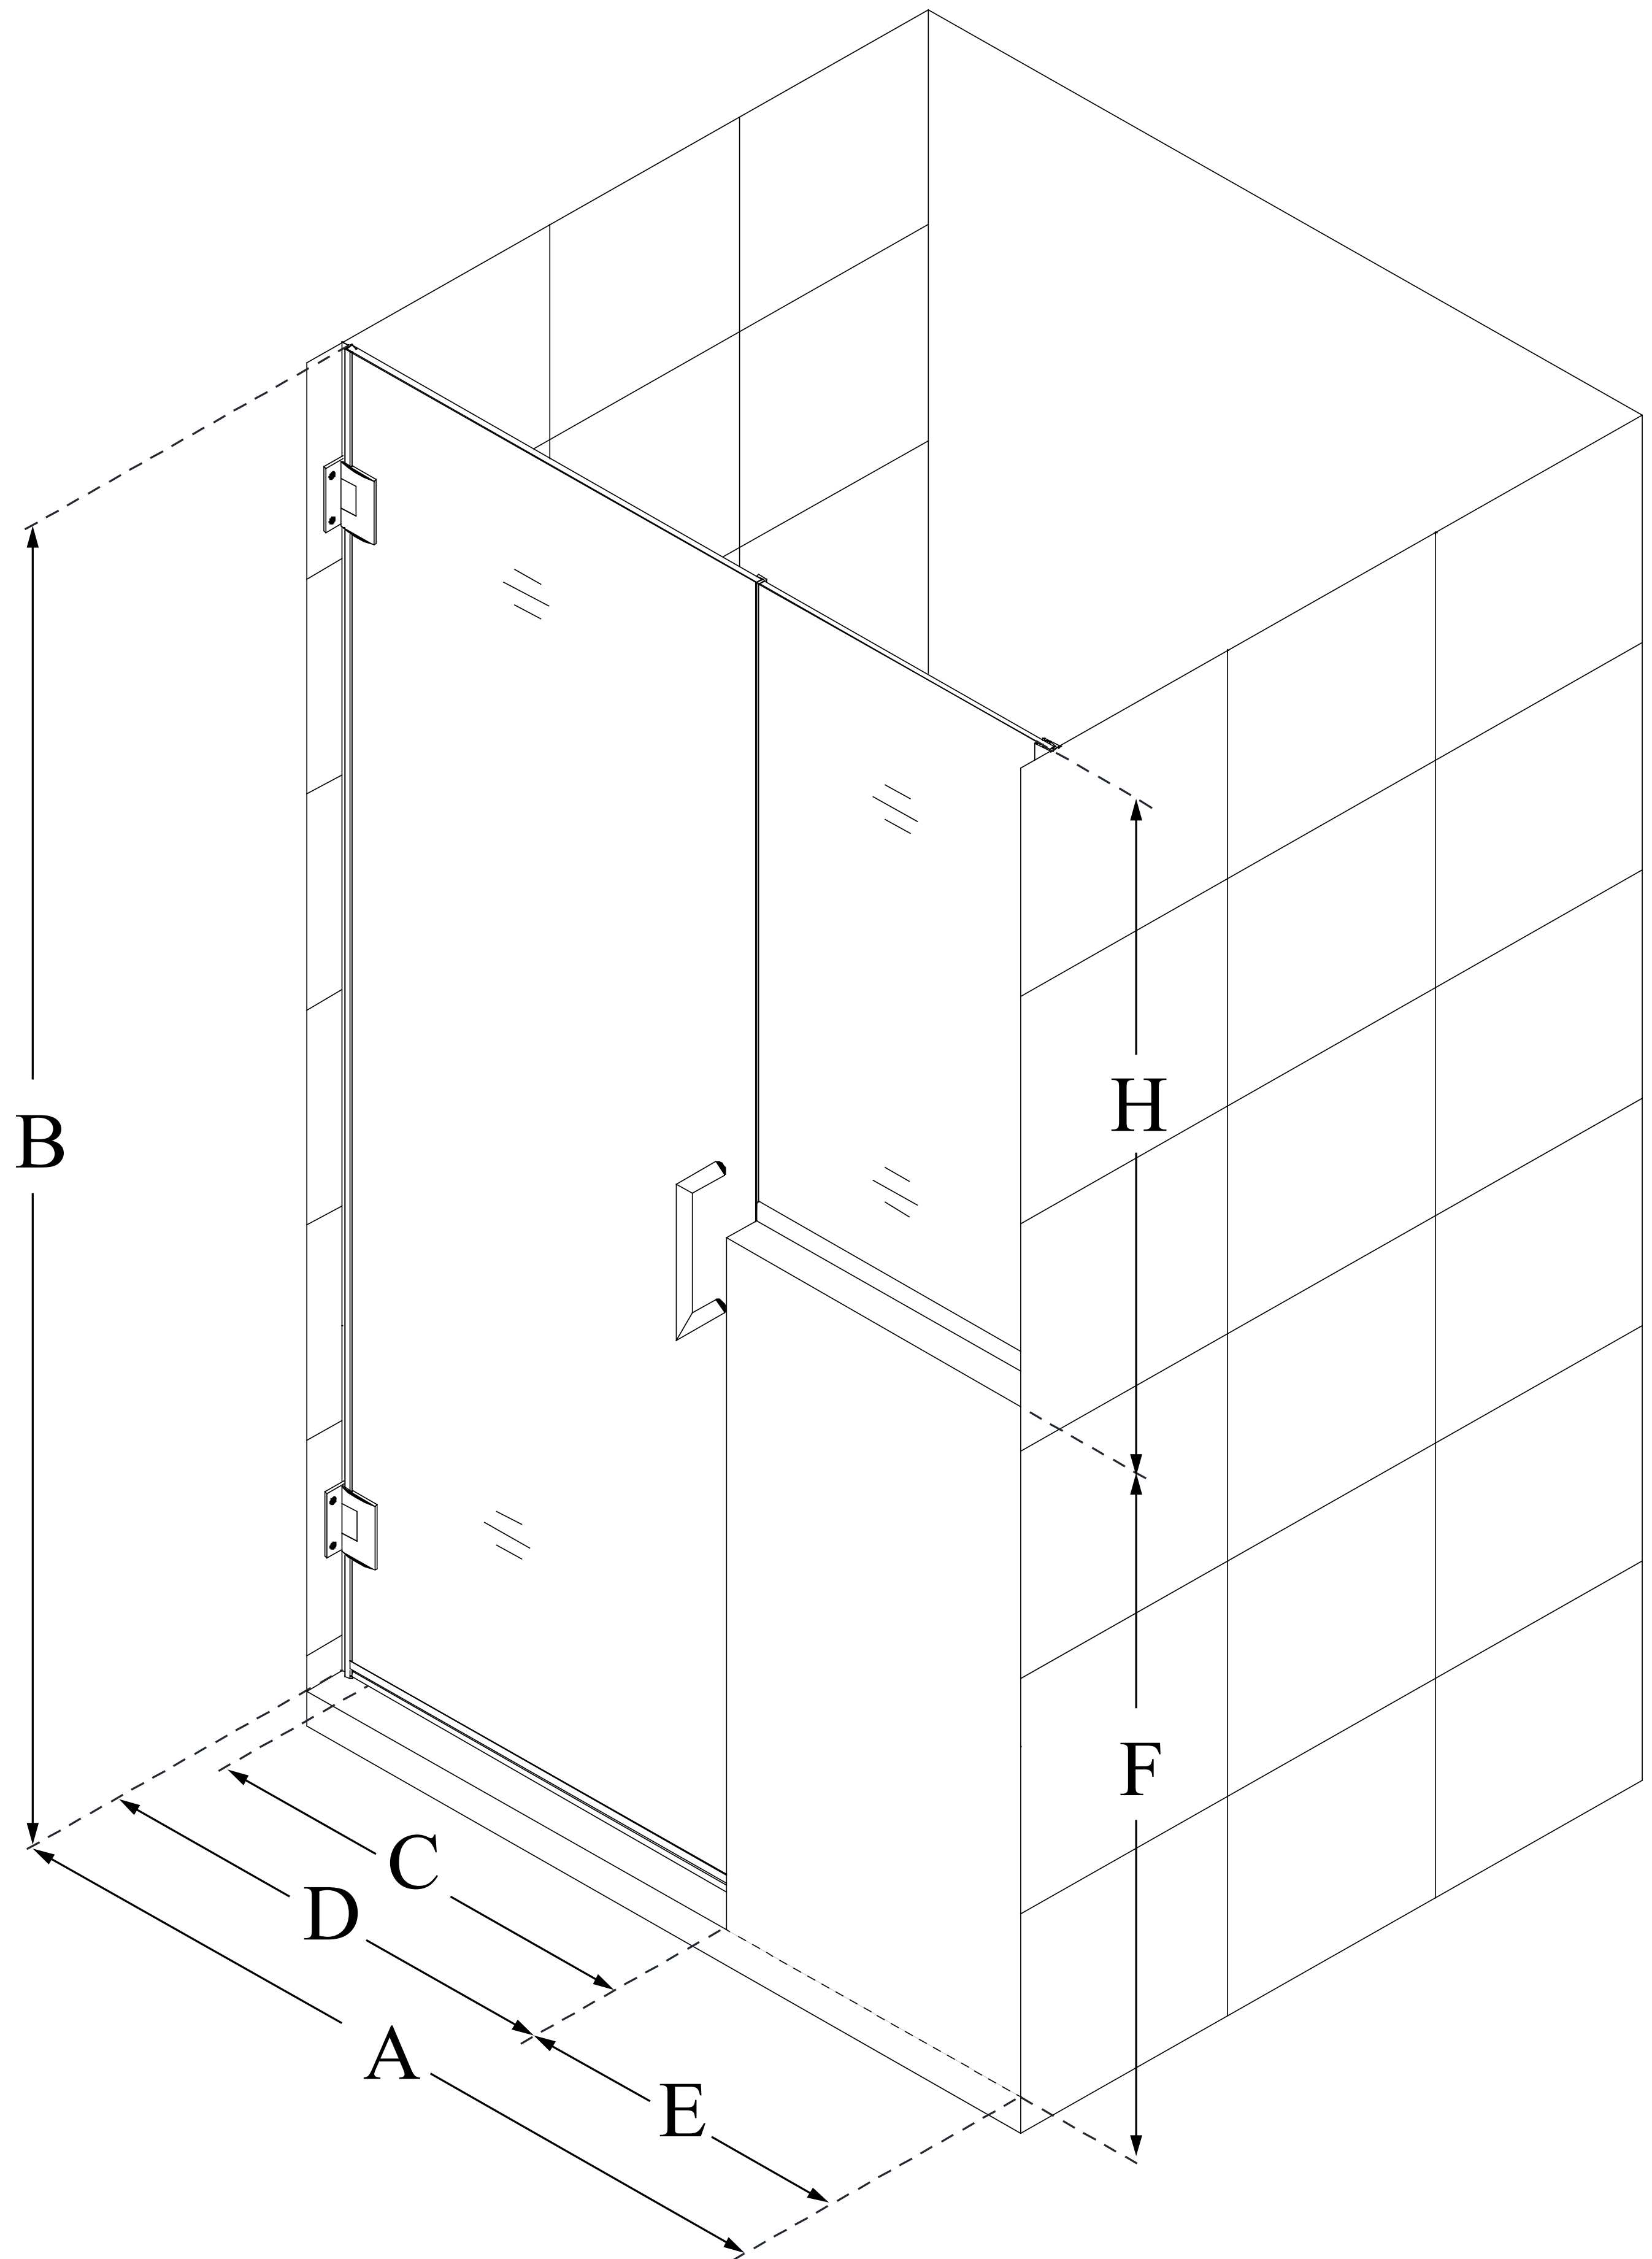

SHDR-24243634

UNIDOOR PLUS

DreamLine Unidoor Plus 60-60 1/2 in. W x 72 in. H Hinged Shower Door with 34 in. Half Panel, Clear Glass

SWING DOOR

CONFIGURATION DIMENSIONS:

A: 60 - 60 1/2 in.

MODEL WIDTH

B: 72 in.

MODEL HEIGHT

C: 23 in.

ACCESS WIDTH

D: 24 in.

DOOR WIDTH

E: 36 in.

INLINE BUTTRESS PANEL WIDTH

F: 38 in.

BUTTRESS WALL HEIGHT

H: 34 in.

BUTTRESS GLASS HEIGHT

DreamLine reserves the right to update or modify the hardware or materials pictured without prior notice for the purpose of product improvement and customer satisfaction.