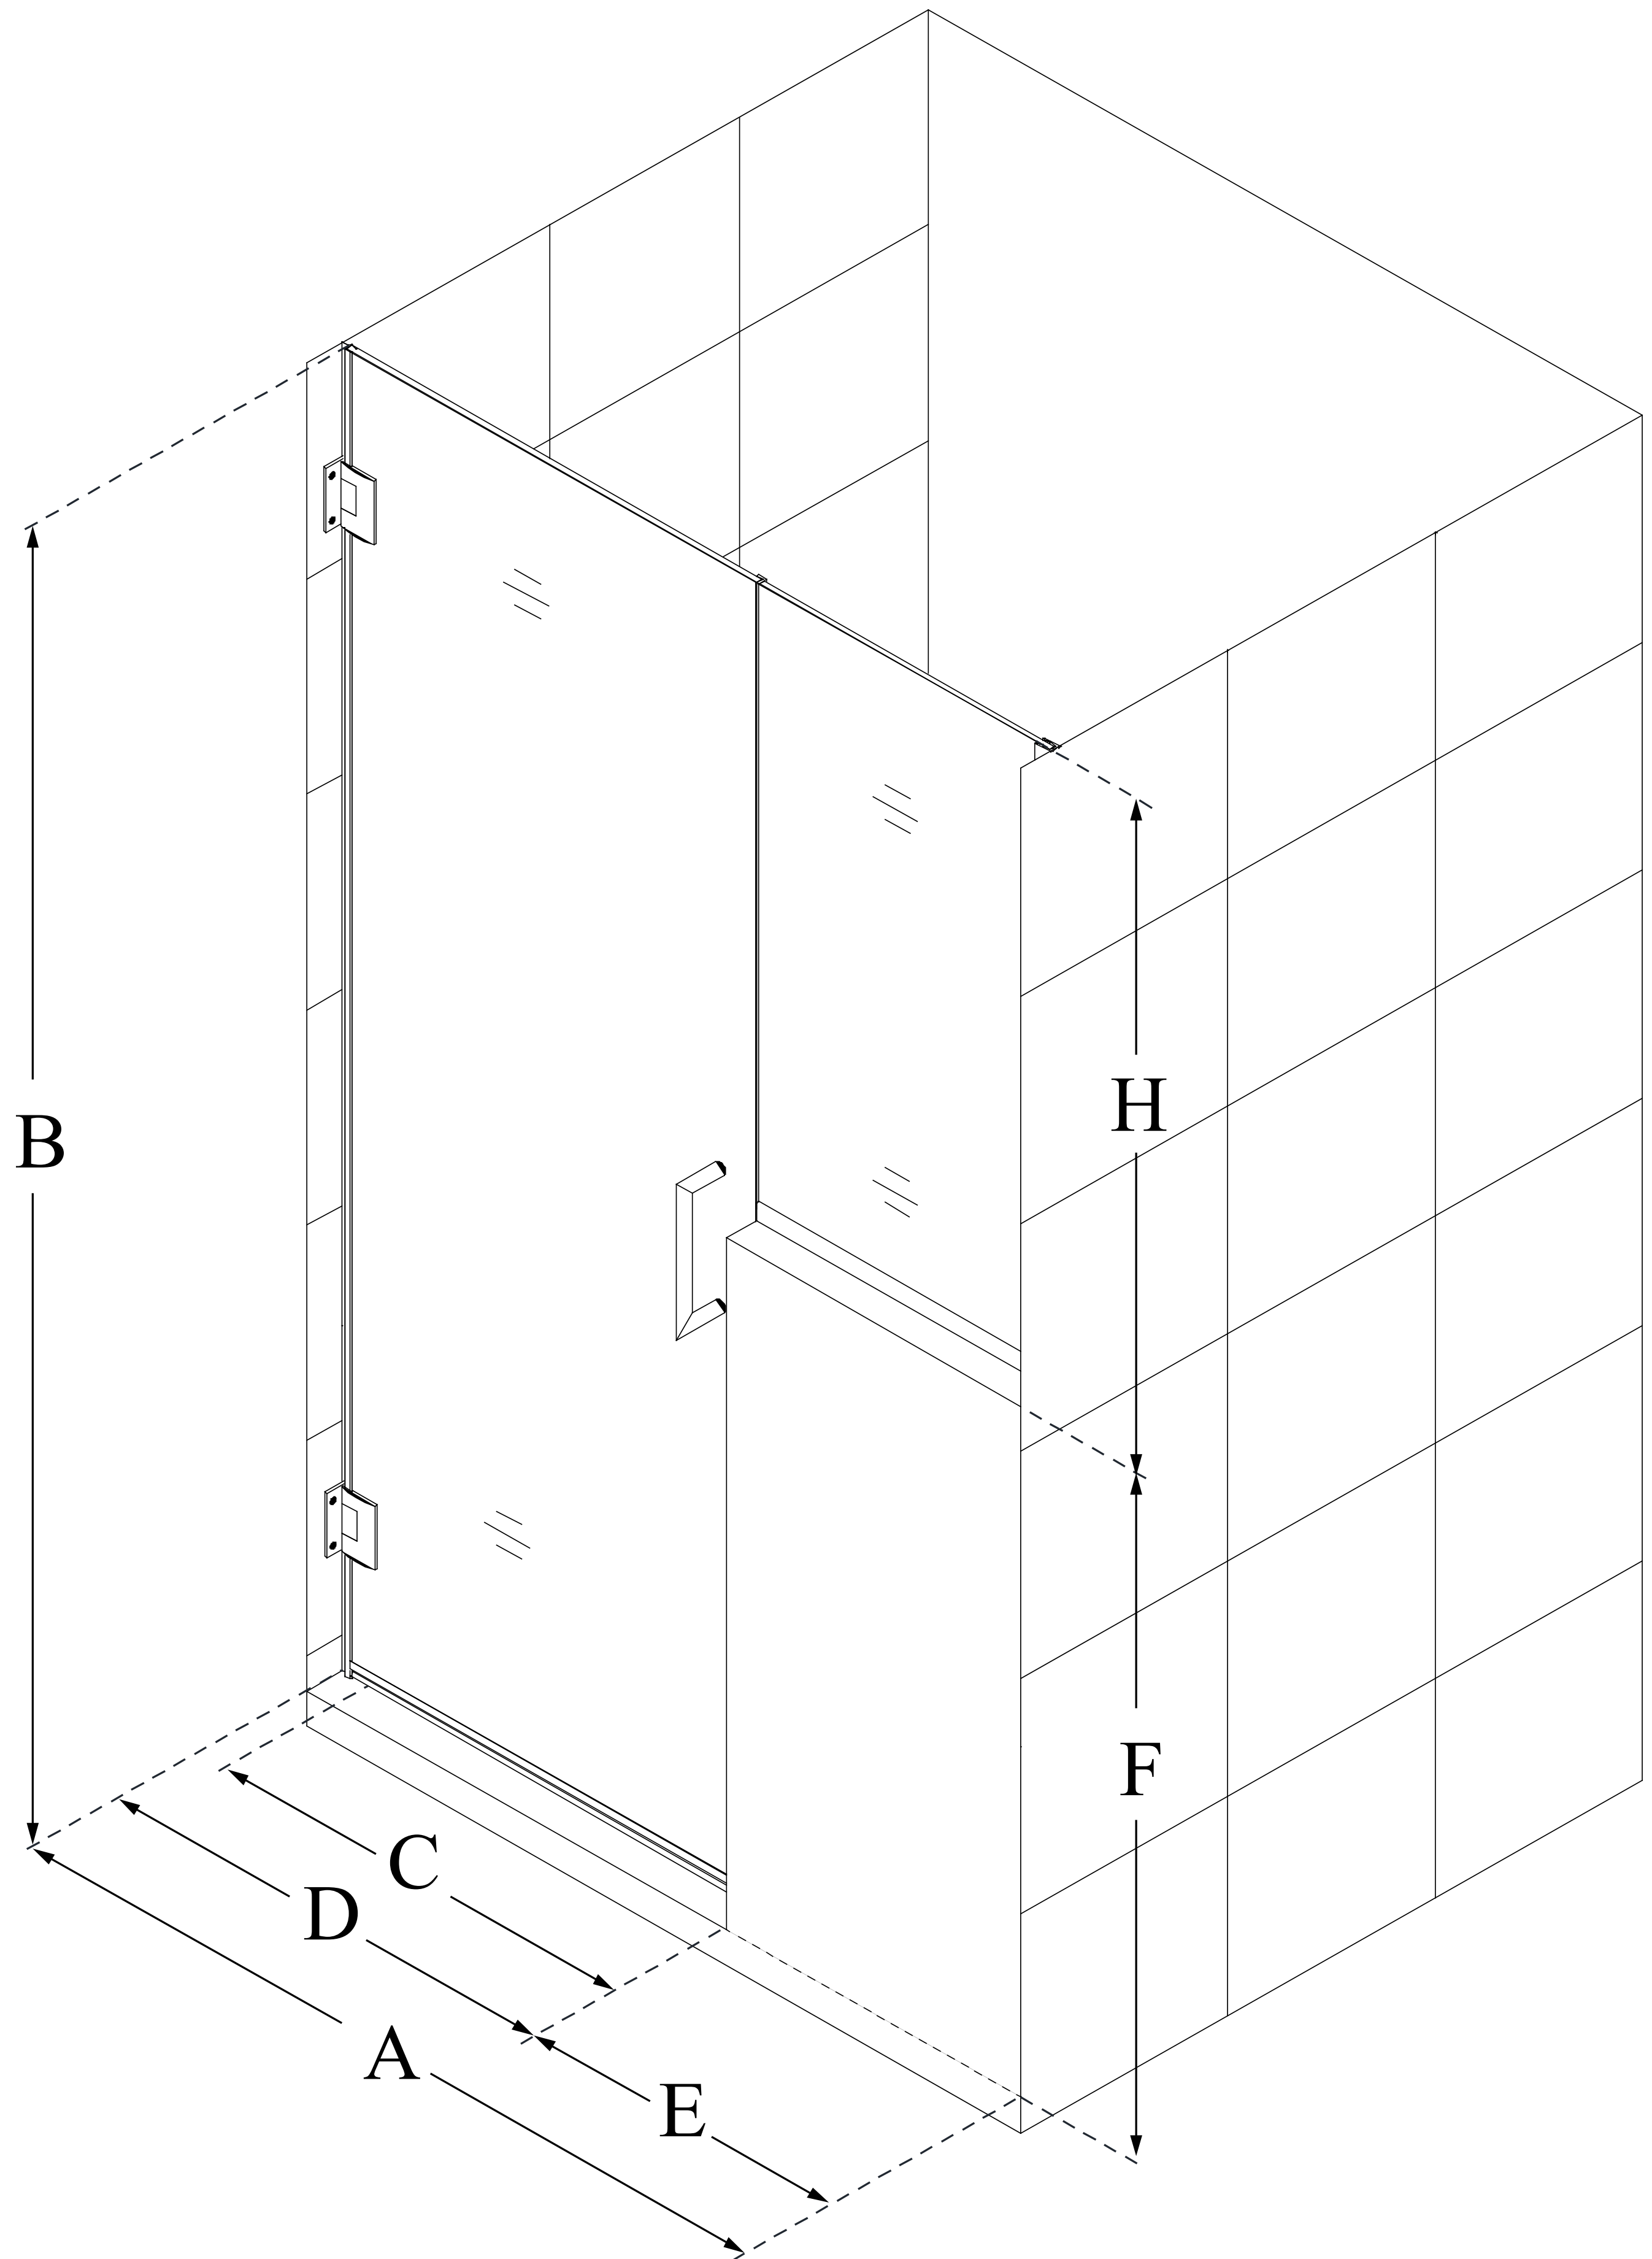

SHDR-24233636

UNIDOOR PLUS

DreamLine Unidoor Plus 59-59 1/2 in. W x 72 in. H Hinged Shower Door with 36 in. Half Panel, Clear Glass

SWING DOOR

CONFIGURATION DIMENSIONS:

A: 59 - 59 1/2 in.

MODEL WIDTH

B: 72 in.

MODEL HEIGHT

C: 22 in.

ACCESS WIDTH

D: 23 in.

DOOR WIDTH

E: 36 in.

INLINE BUTTRESS PANEL WIDTH

F: 36 in.

BUTTRESS WALL HEIGHT

H: 36 in.

BUTTRESS GLASS HEIGHT

DreamLine reserves the right to update or modify the hardware or materials pictured without prior notice for the purpose of product improvement and customer satisfaction.