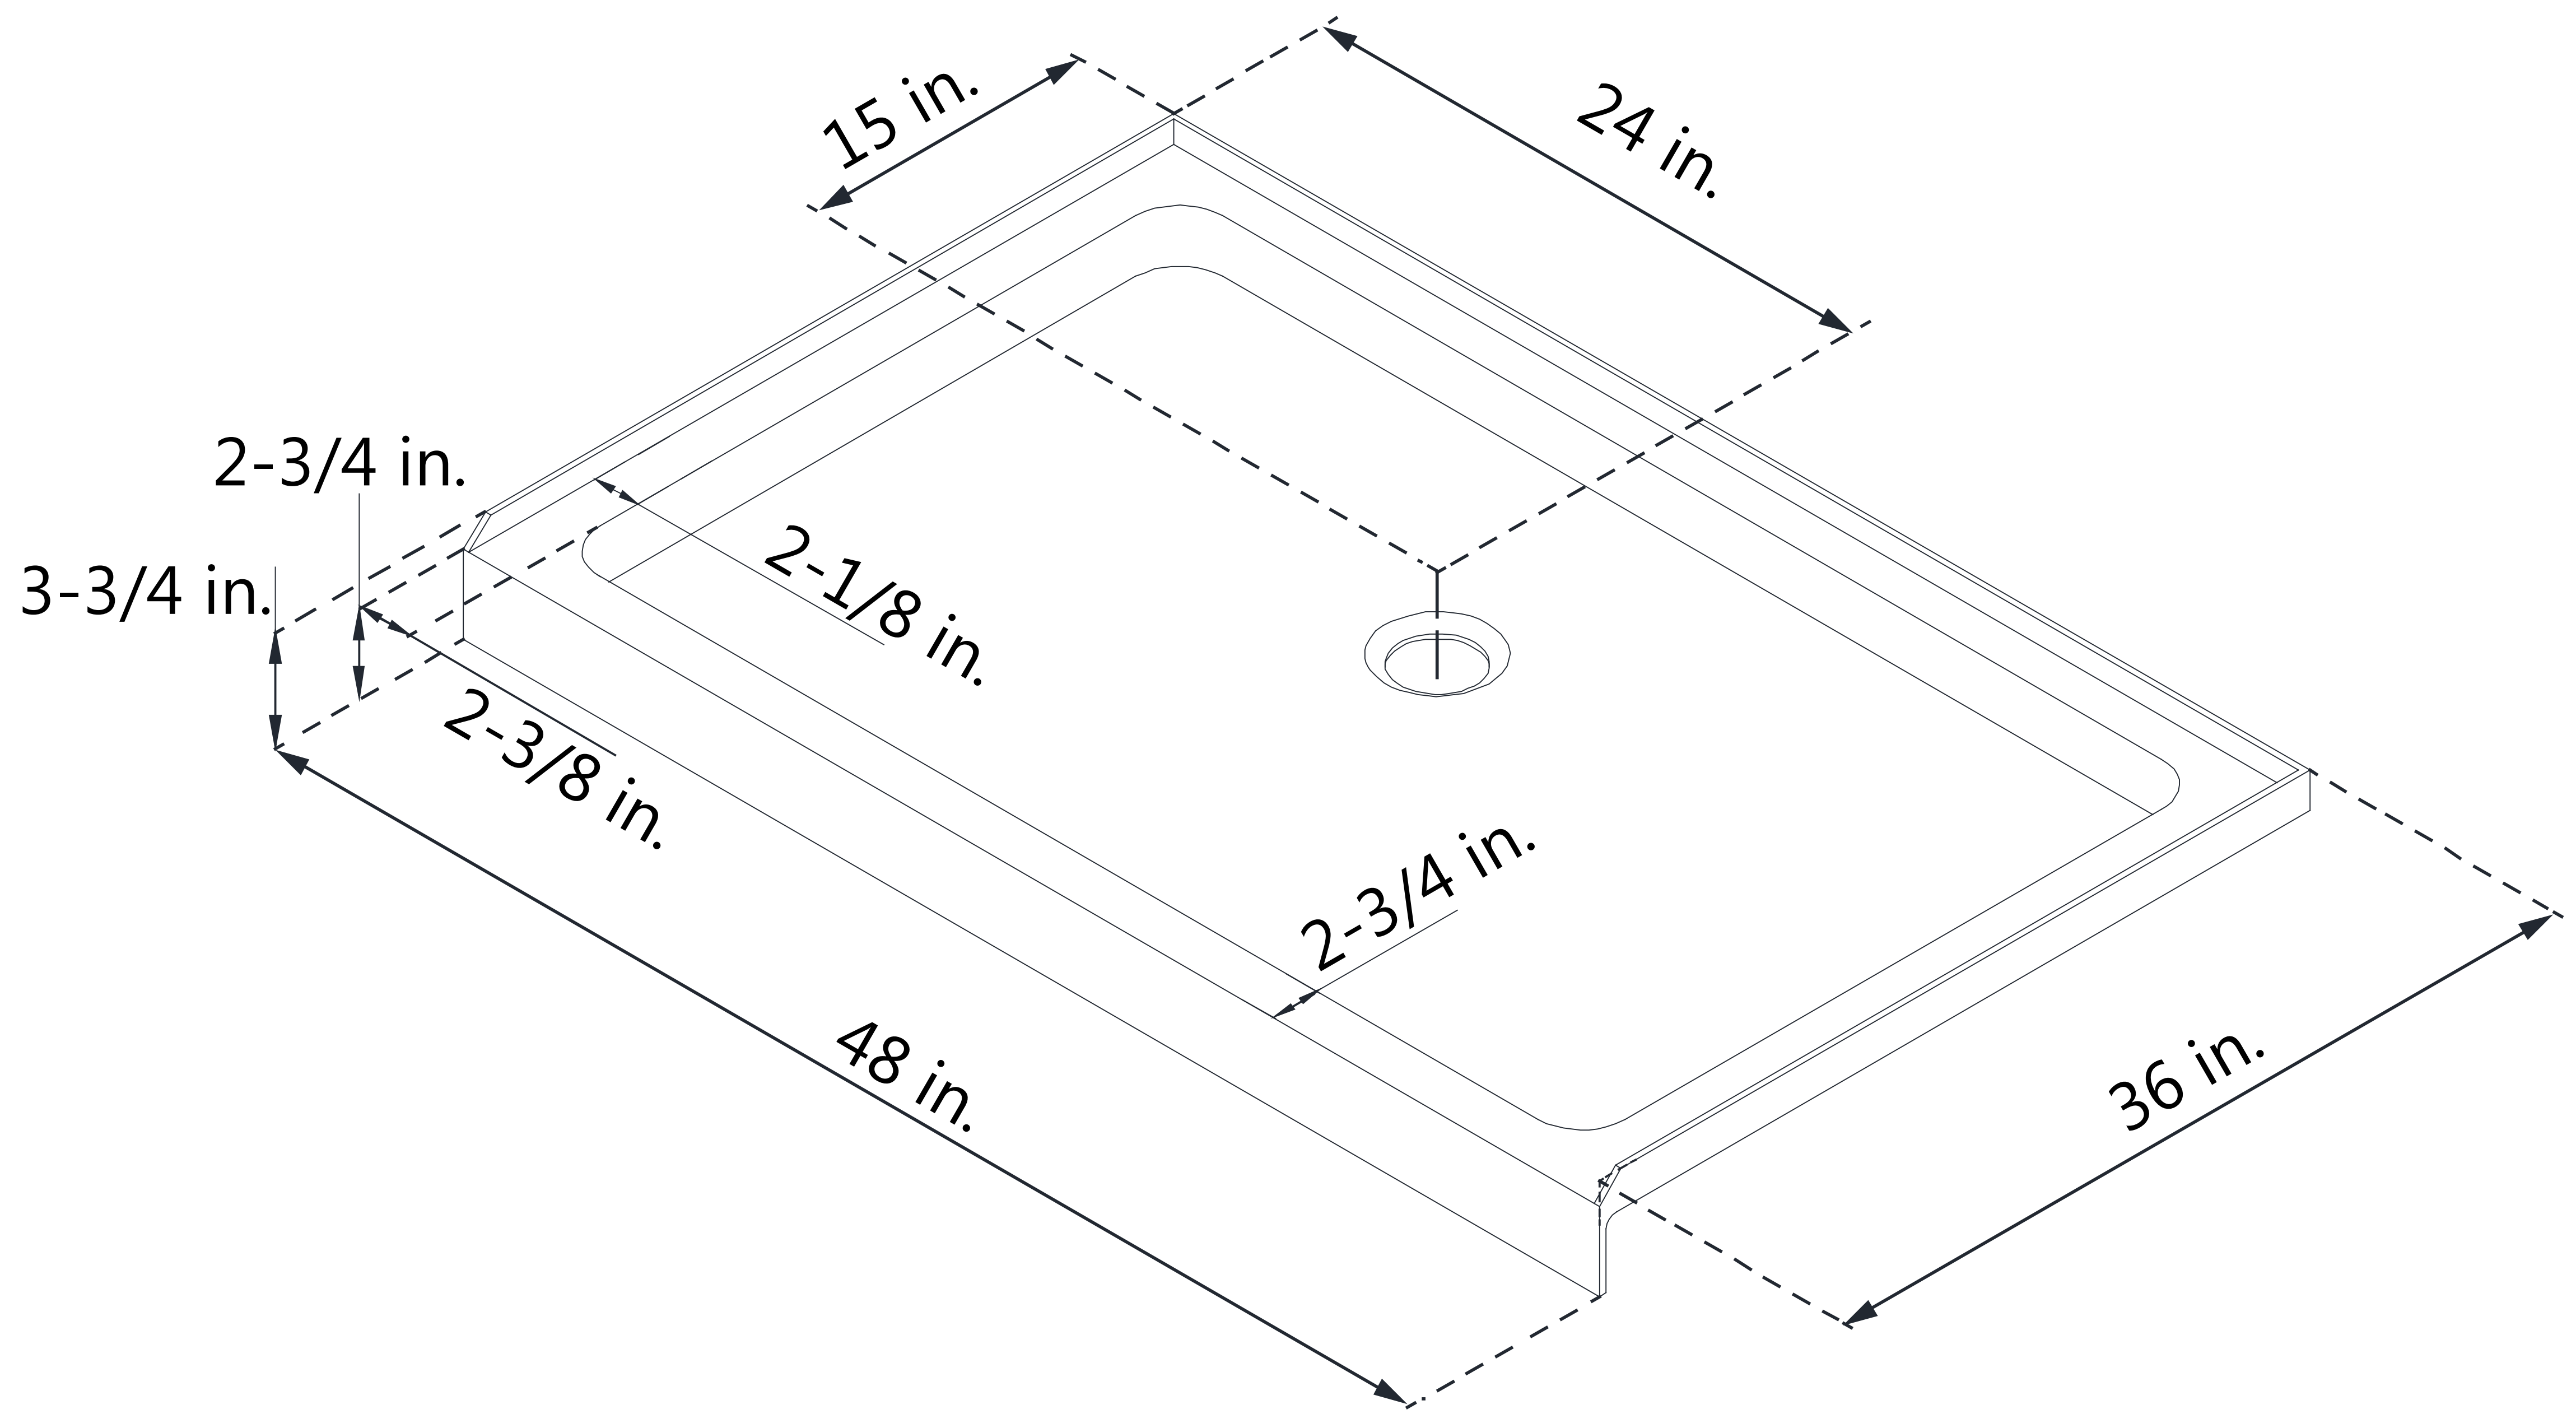

DLT-1136480

SLIMLINE SHOWER BASE

SINGLE THRESHOLD

CENTER DRAIN

Drain Hole Specs

DreamLine reserves the right to update or modify the hardware or materials pictured without prior notice for the purpose of product improvement and customer satisfaction.