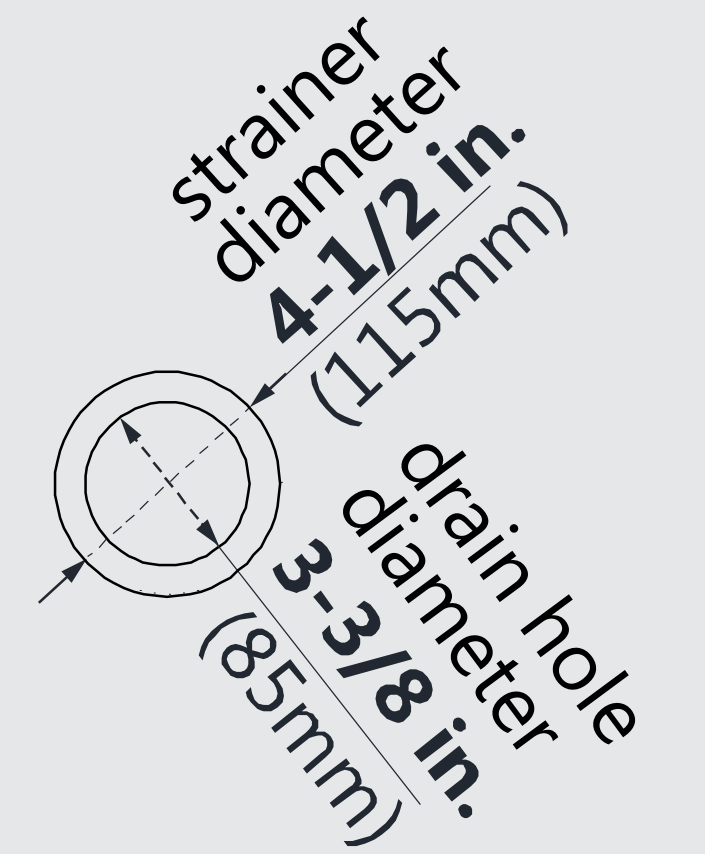

DLT-1136480

SLIMLINE SHOWER BASE

SINGLE THRESHOLD

CENTER DRAIN

Drain Hole Specs

DreamLine reserves the right to update or modify the hardware or materials pictured without prior notice for the purpose of product improvement and customer satisfaction.