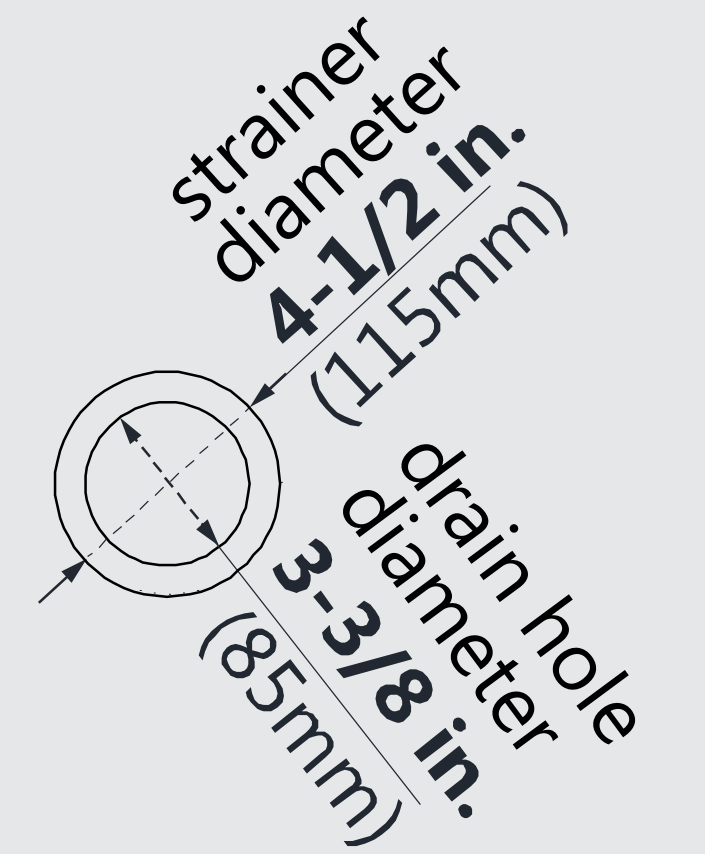

DLT-1136360

SLIMLINE SHOWER BASE

SINGLE THRESHOLD

CENTER DRAIN

Drain Hole Specs

DreamLine reserves the right to update or modify the hardware or materials pictured without prior notice for the purpose of product improvement and customer satisfaction.