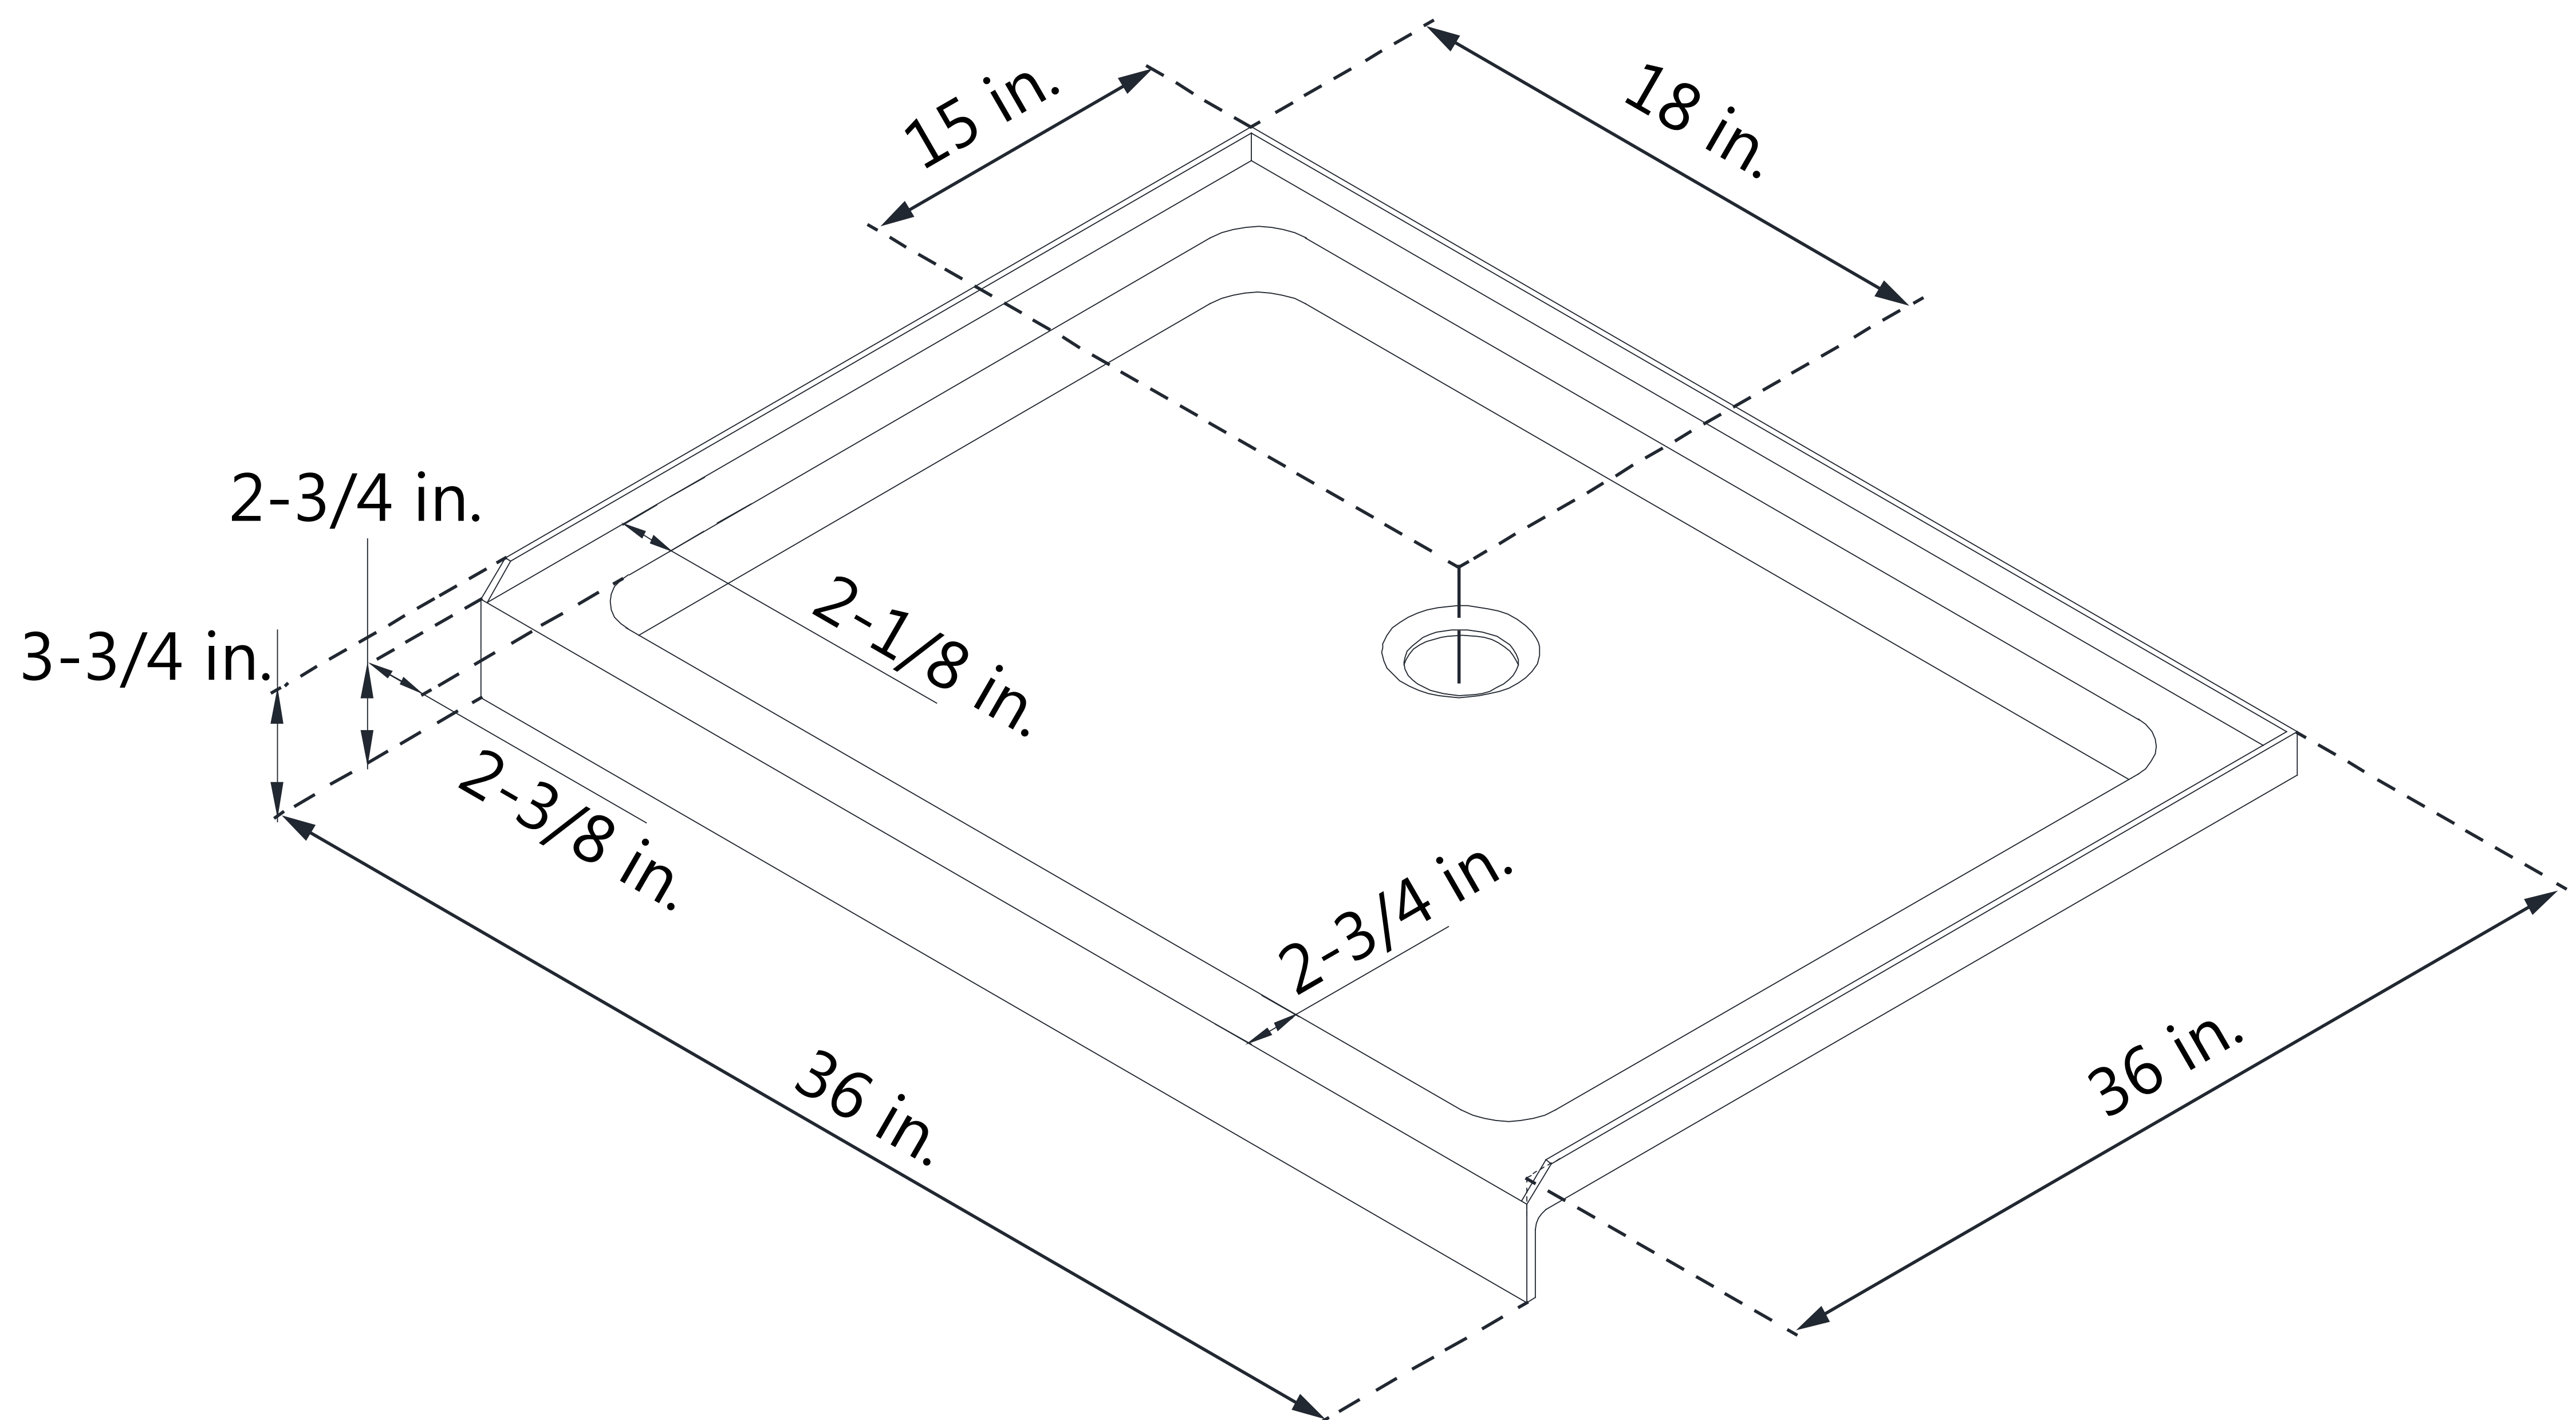

DLT-1136360

SLIMLINE SHOWER BASE

SINGLE THRESHOLD

CENTER DRAIN

Drain Hole Specs

DreamLine reserves the right to update or modify the hardware or materials pictured without prior notice for the purpose of product improvement and customer satisfaction.