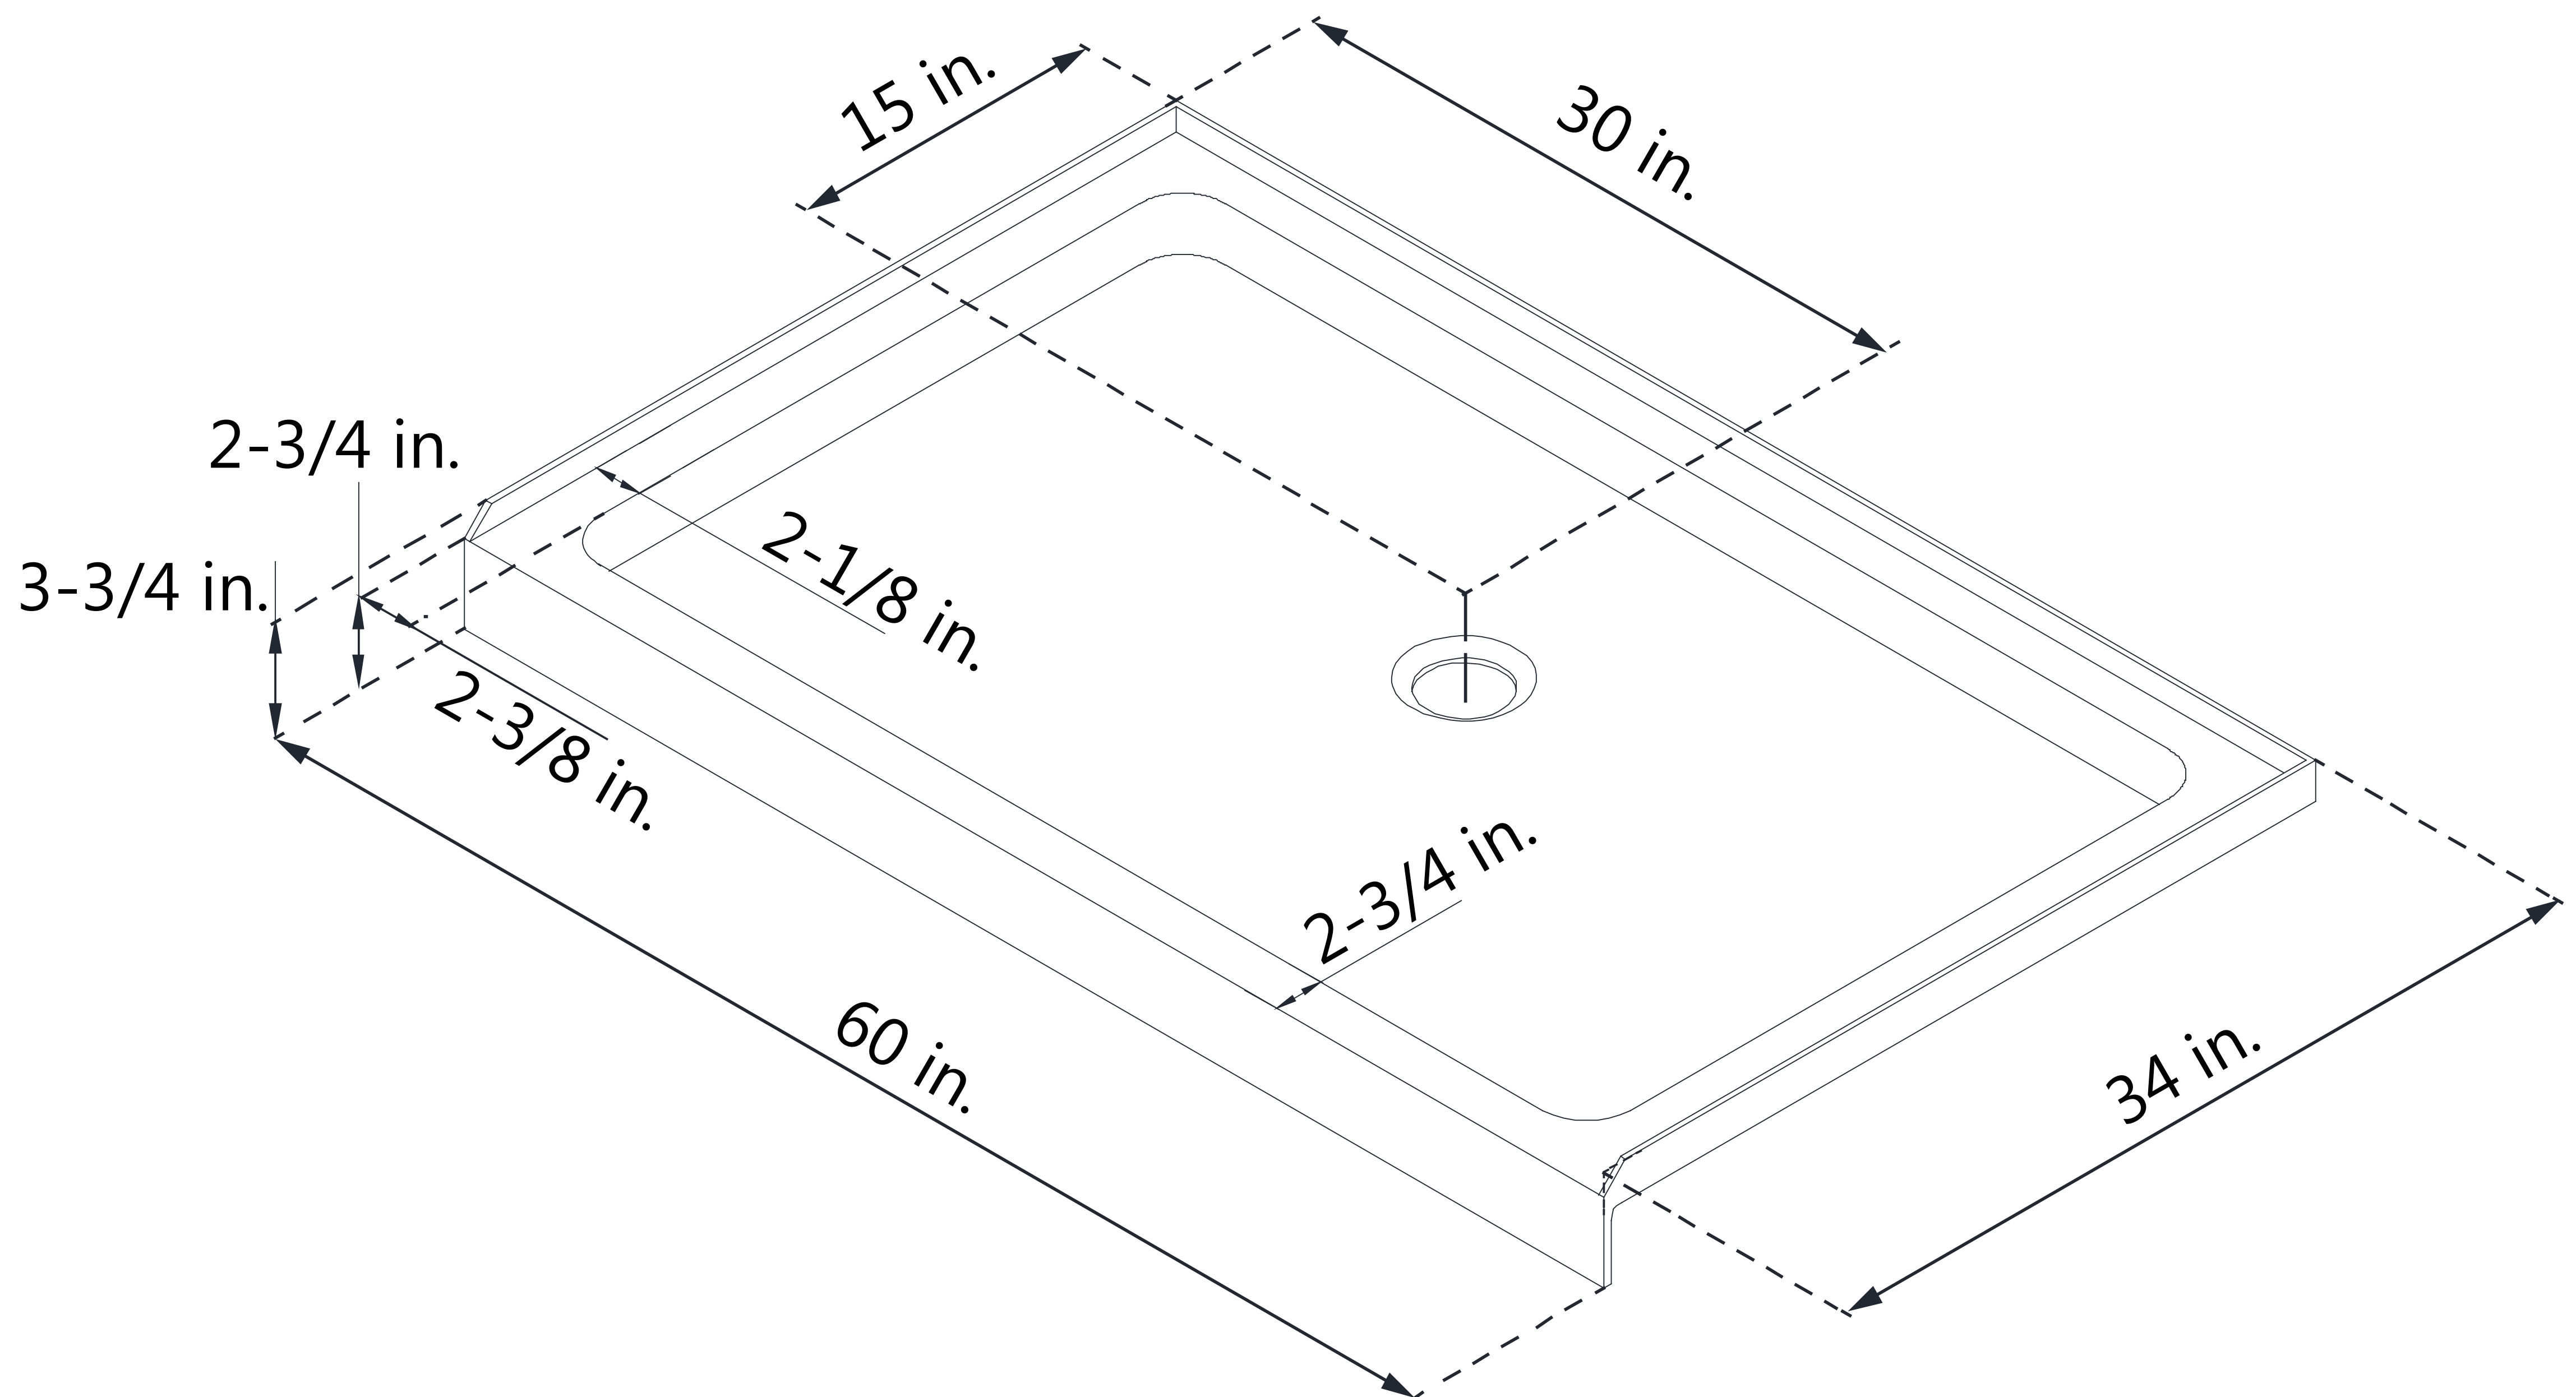

DLT-1134600

SLIMLINE SHOWER BASE

SINGLE THRESHOLD

CENTER DRAIN

Drain Hole Specs

DreamLine reserves the right to update or modify the hardware or materials pictured without prior notice for the purpose of product improvement and customer satisfaction.