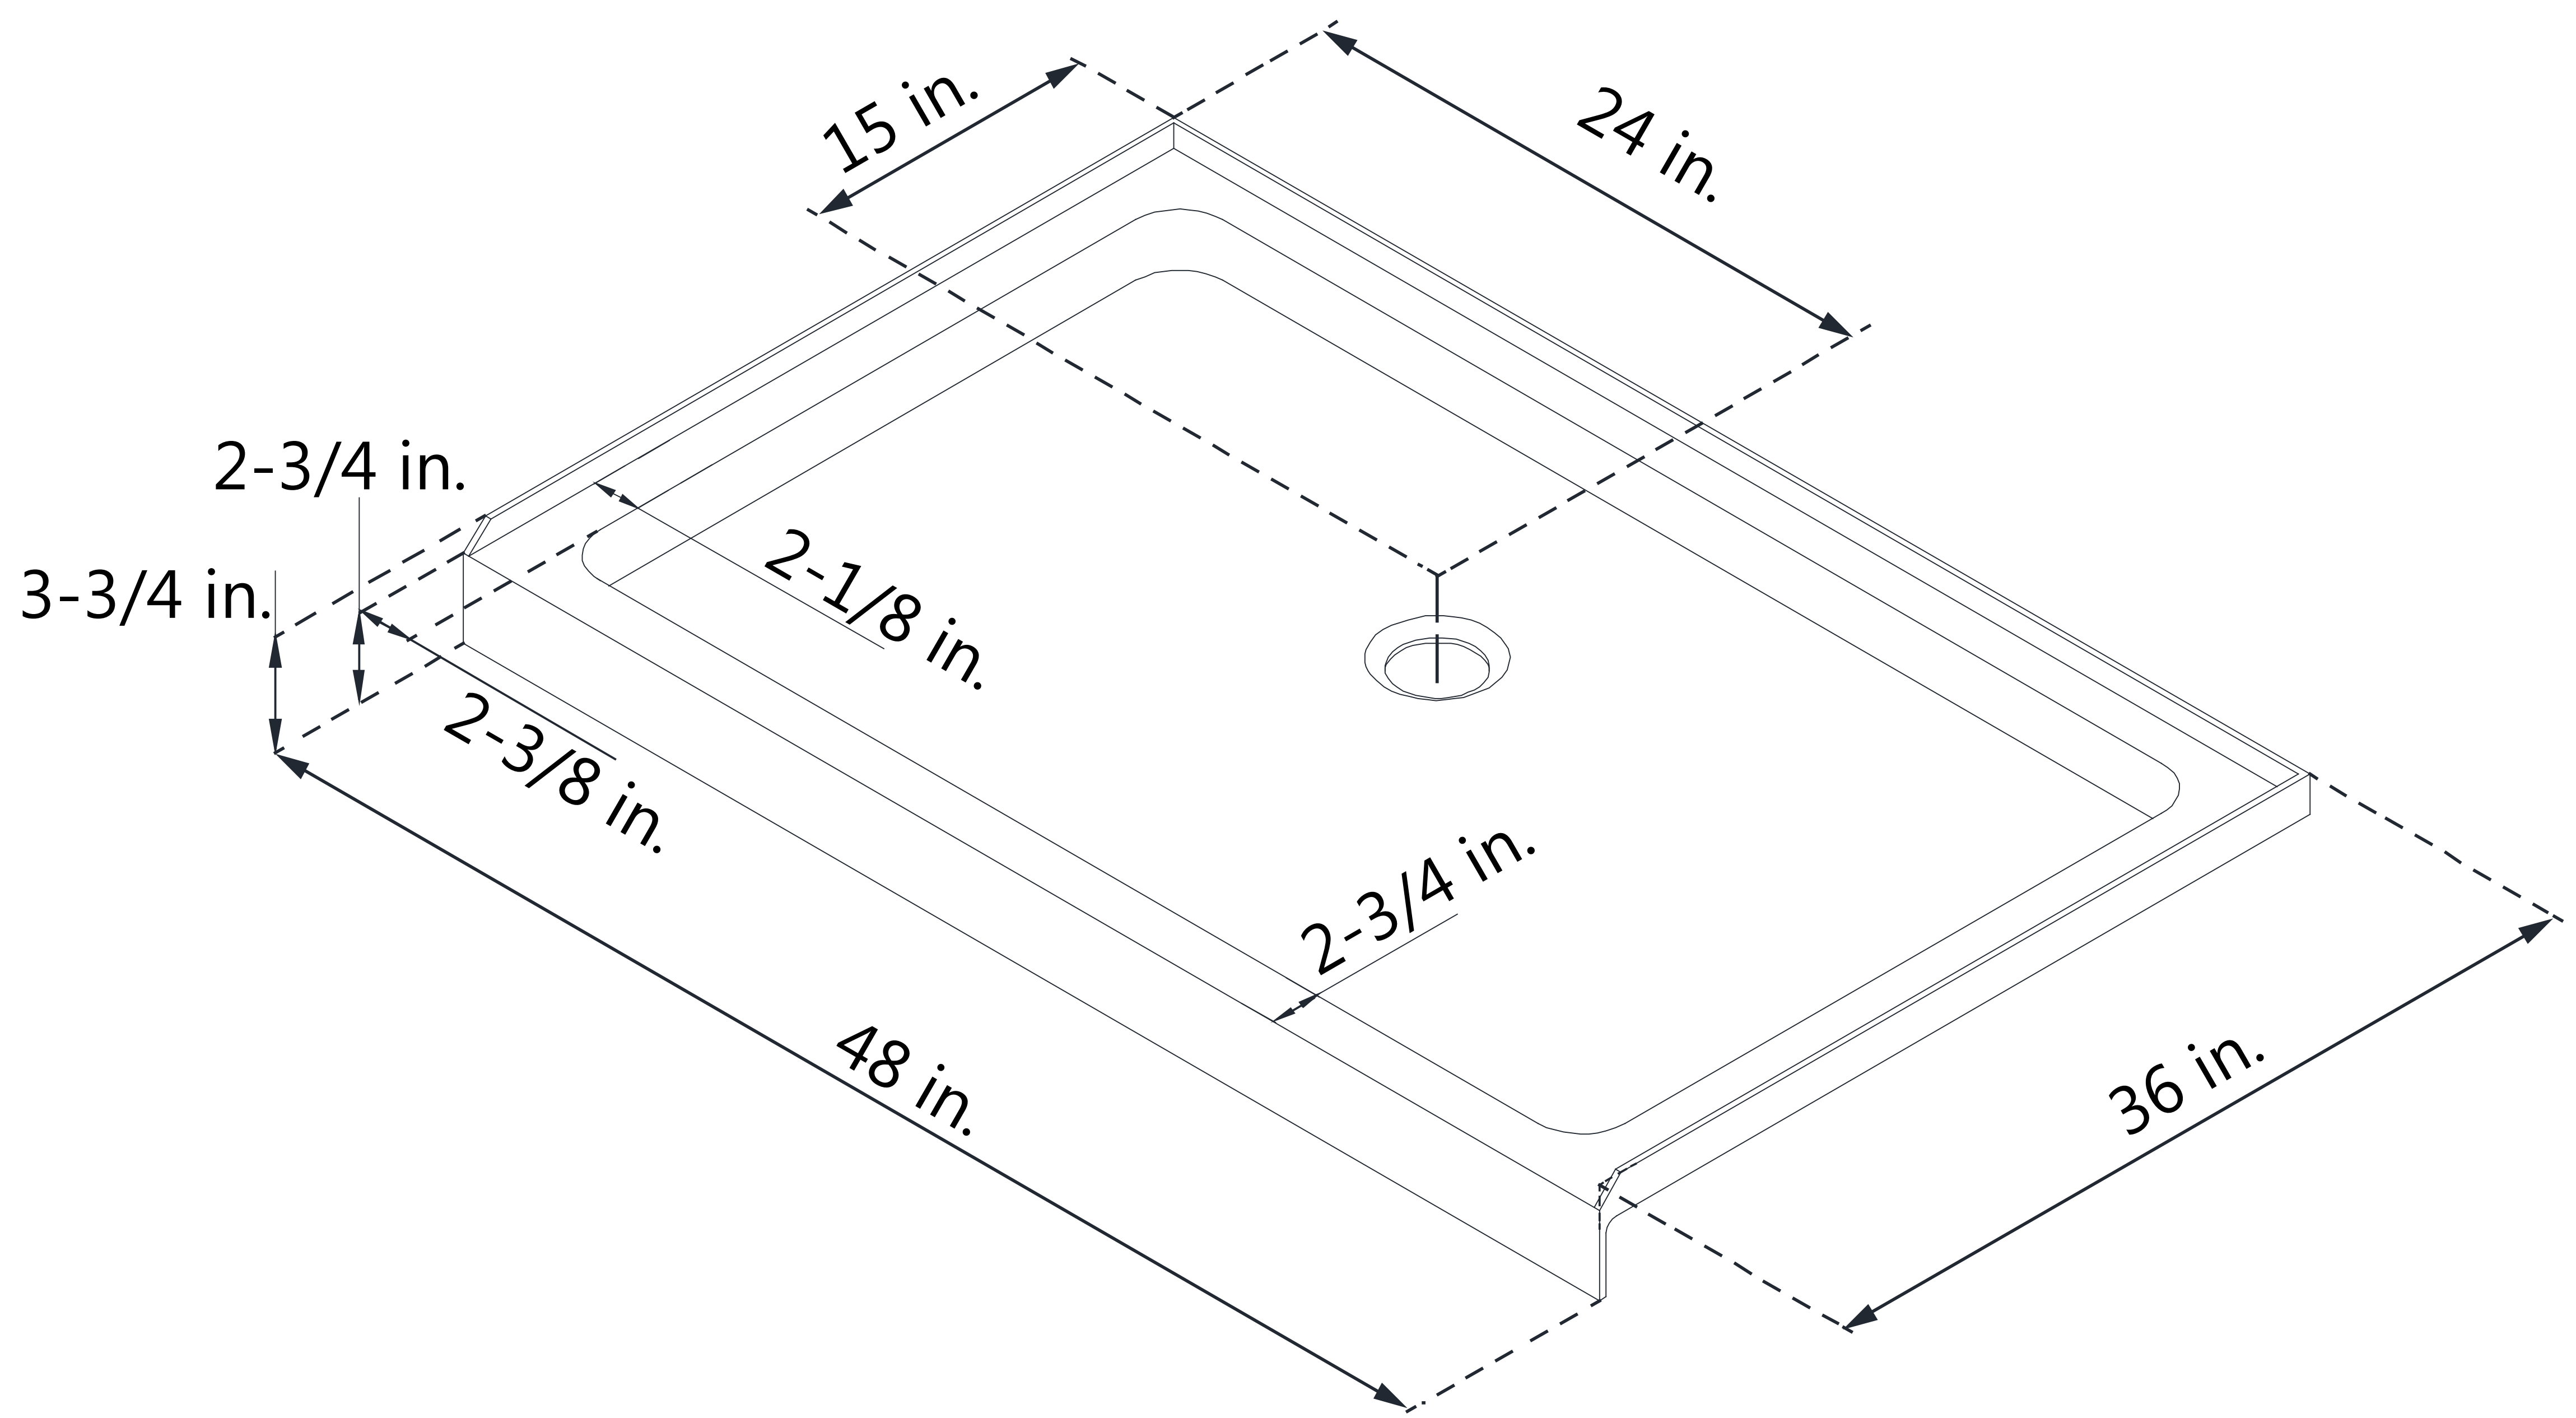

DLT-1136480

SLIMLINE SHOWER BASE

SINGLE THRESHOLD

CENTER DRAIN

Drain Hole Specs

DreamLine reserves the right to update or modify the hardware or materials pictured without prior notice for the purpose of product improvement and customer satisfaction.