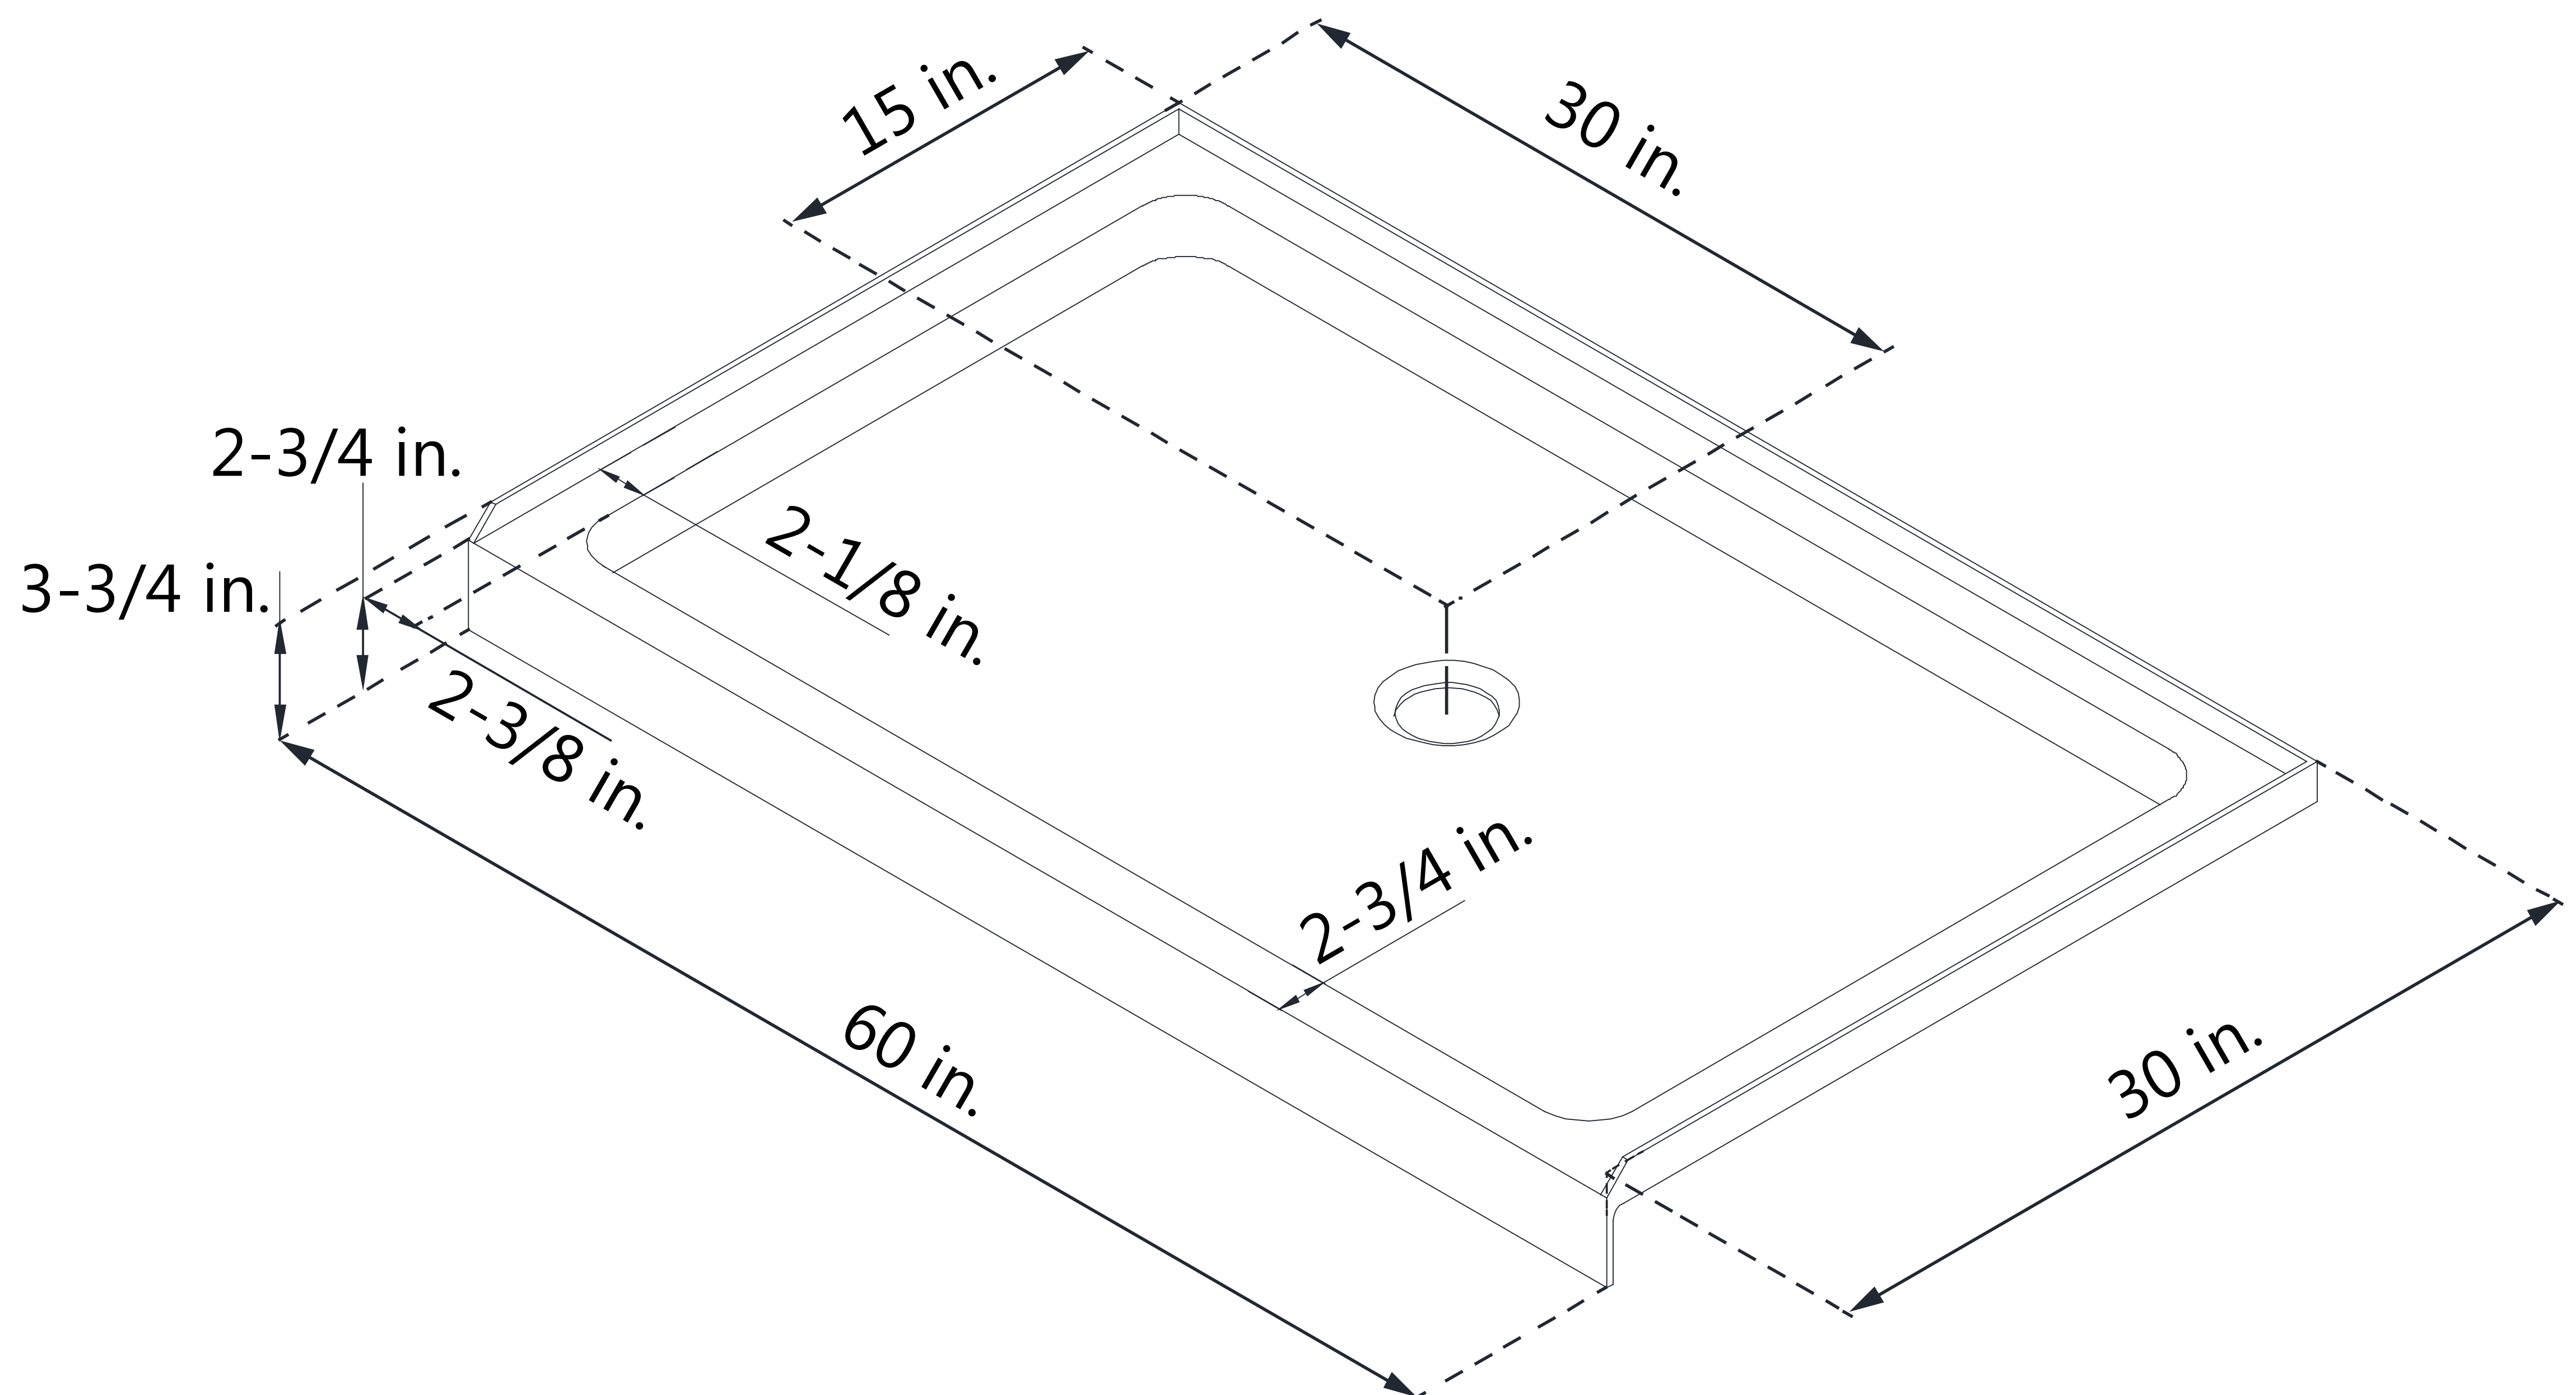

DLT-1130600

SLIMLINE SHOWER BASE

SINGLE THRESHOLD

CENTER DRAIN

Drain Hole Specs

DreamLine reserves the right to update or modify the hardware or materials pictured without prior notice for the purpose of product improvement and customer satisfaction.