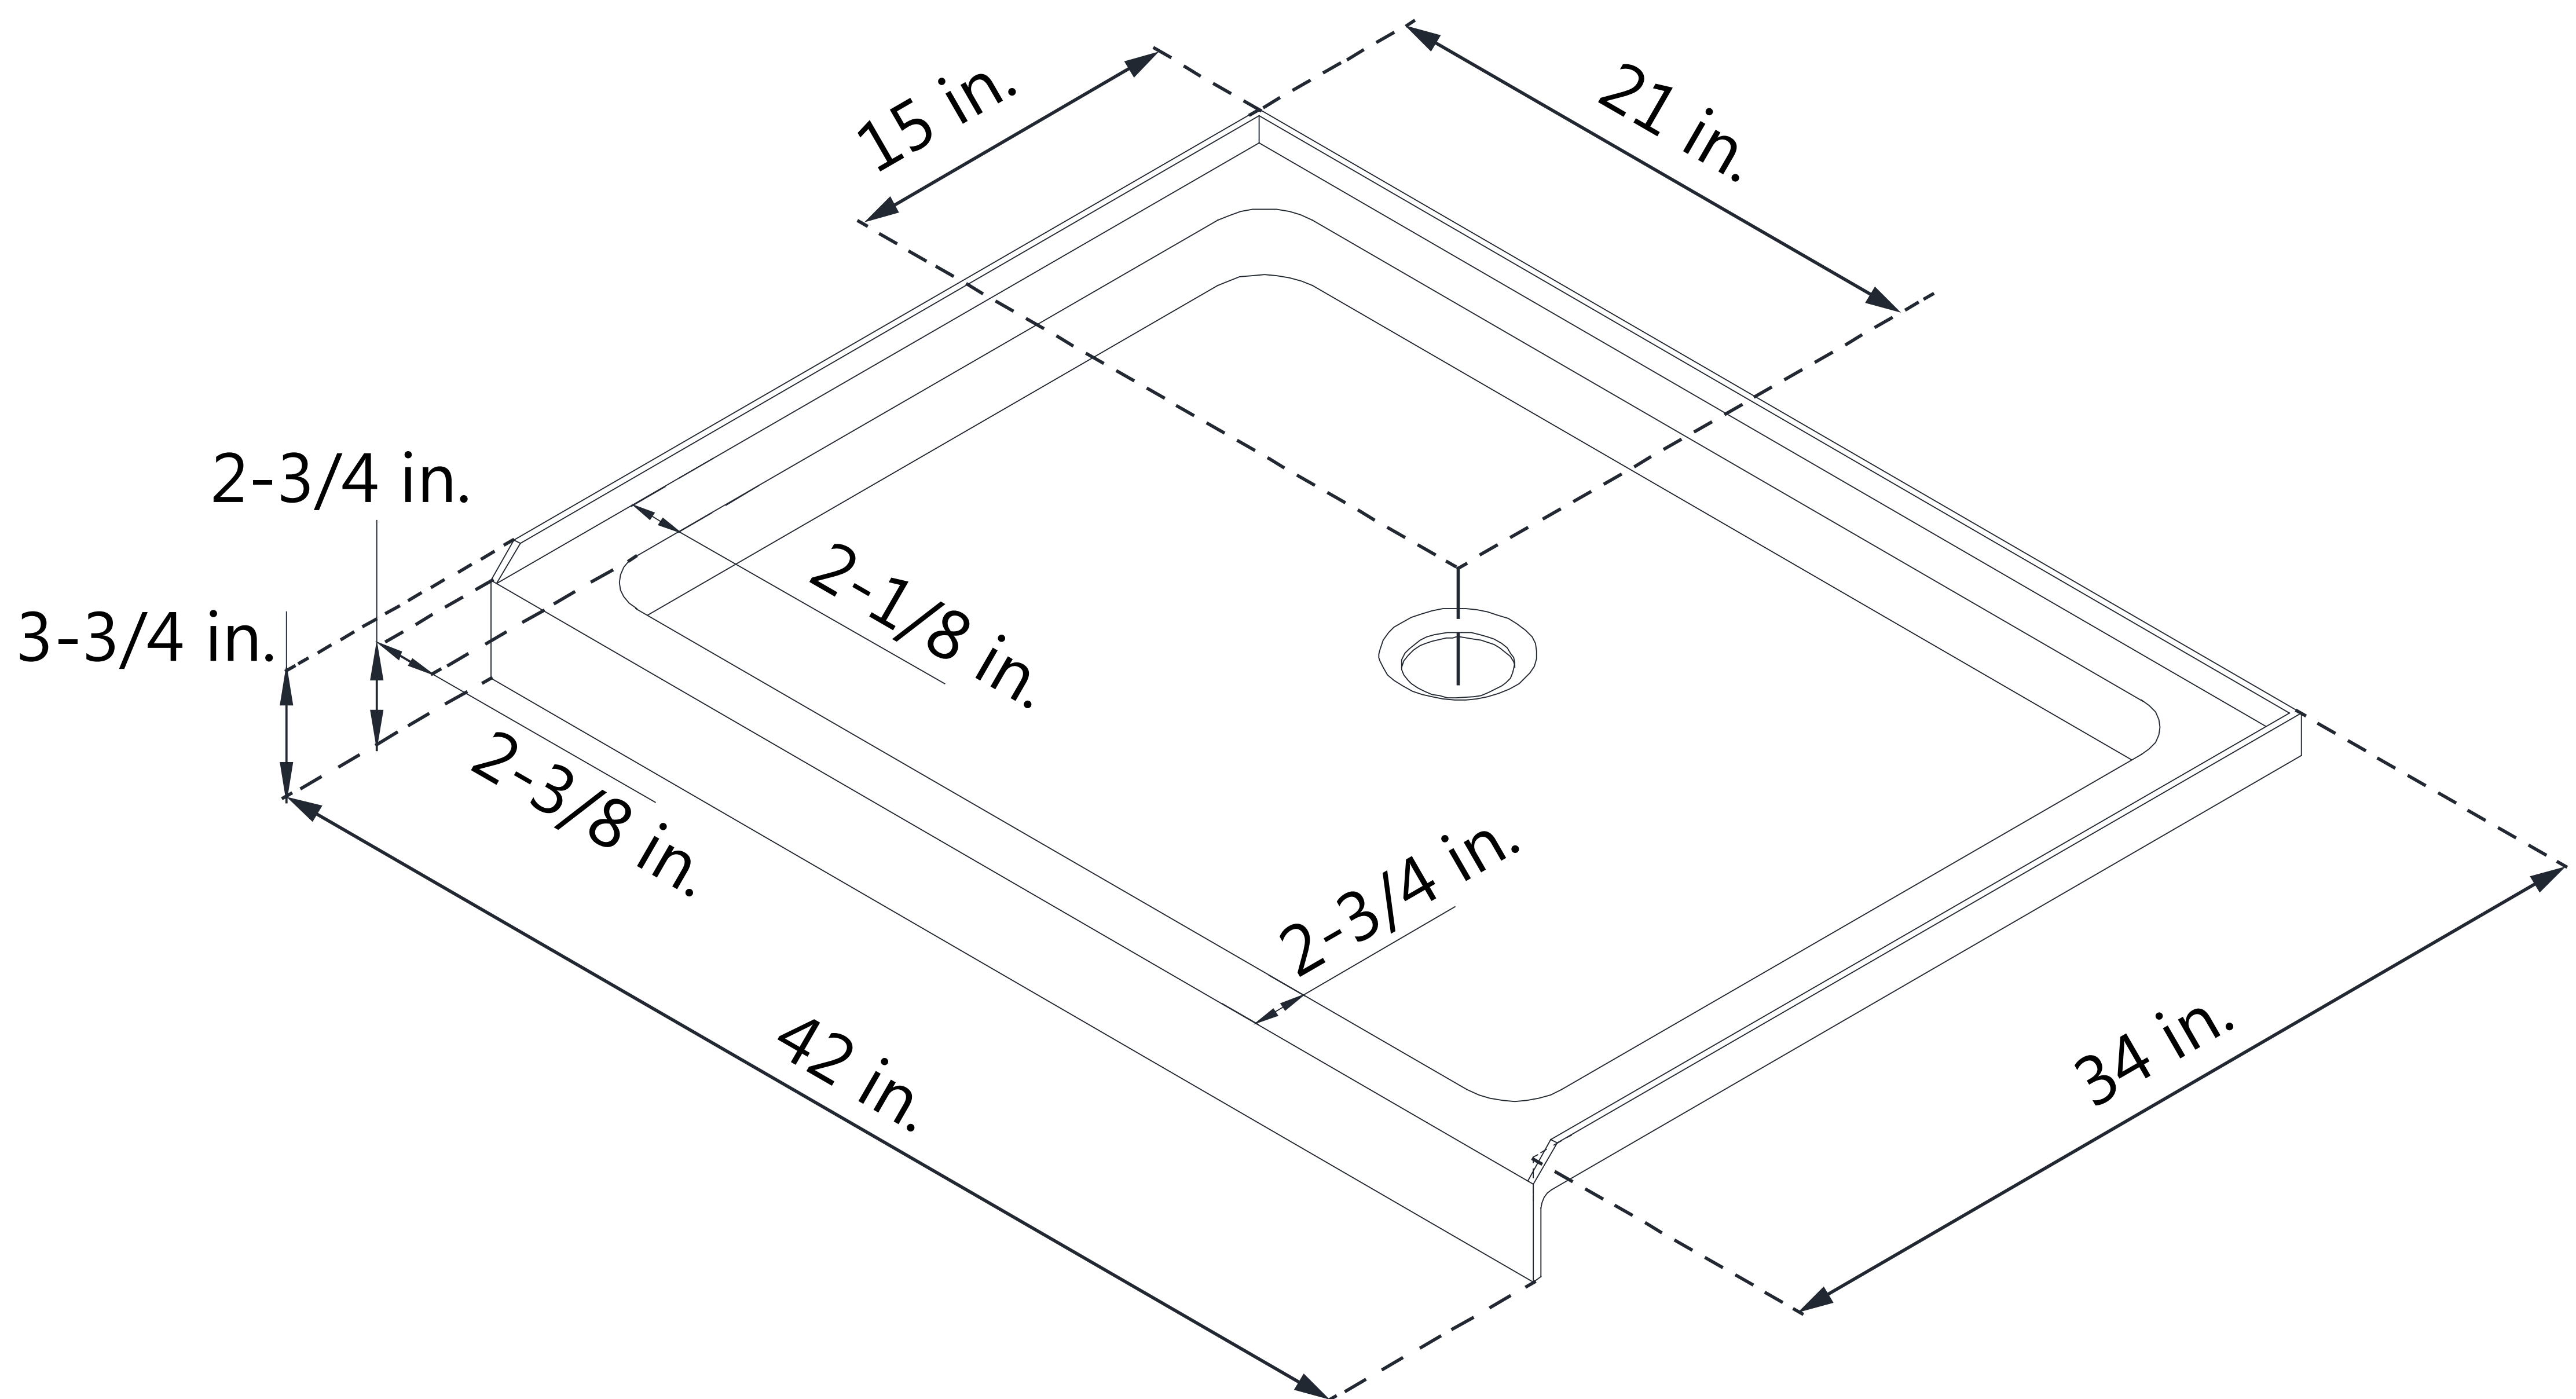

DLT-1134420

SLIMLINE SHOWER BASE

SINGLE THRESHOLD

CENTER DRAIN

Drain Hole Specs

DreamLine reserves the right to update or modify the hardware or materials pictured without prior notice for the purpose of product improvement and customer satisfaction.