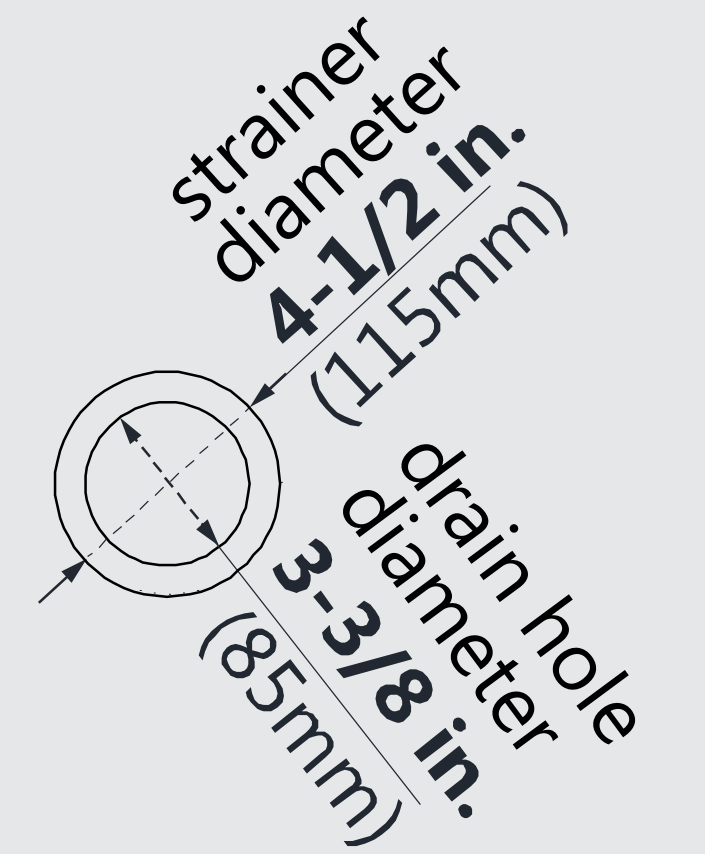

DLT-1130600

SLIMLINE SHOWER BASE

SINGLE THRESHOLD

CENTER DRAIN

Drain Hole Specs

DreamLine reserves the right to update or modify the hardware or materials pictured without prior notice for the purpose of product improvement and customer satisfaction.