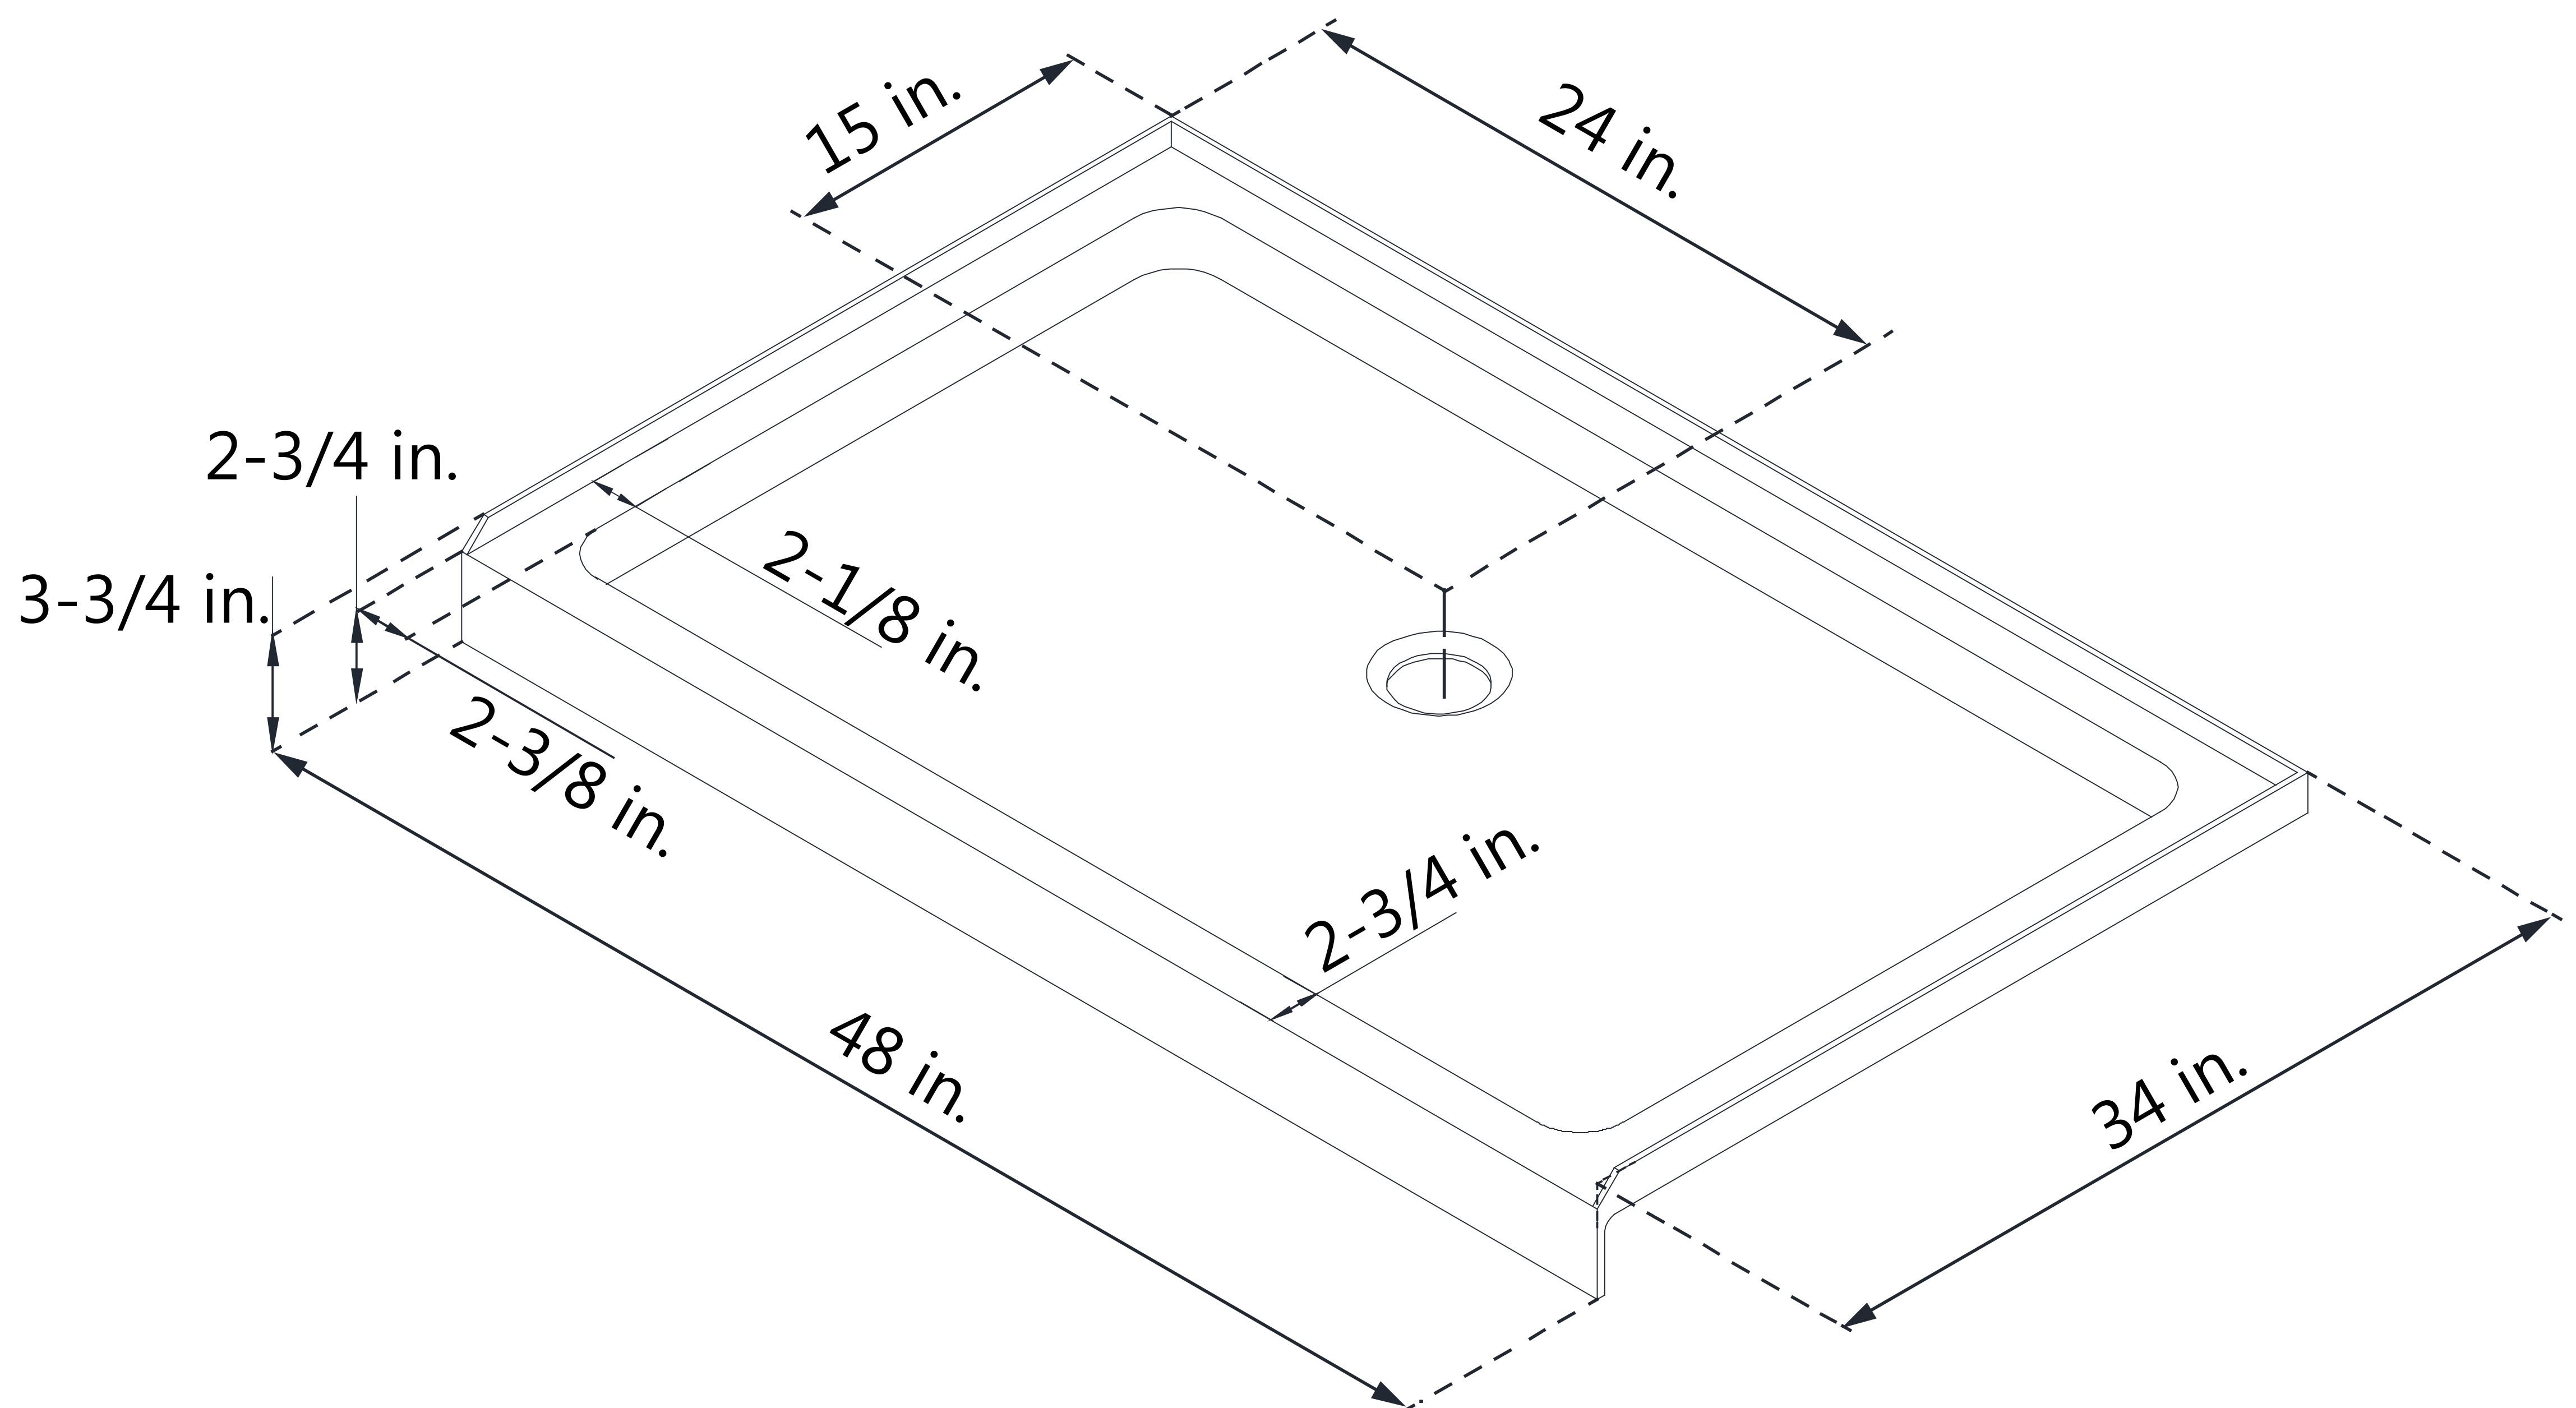

DLT-1134480

SLIMLINE SHOWER BASE

SINGLE THRESHOLD

CENTER DRAIN

Drain Hole Specs

DreamLine reserves the right to update or modify the hardware or materials pictured without prior notice for the purpose of product improvement and customer satisfaction.