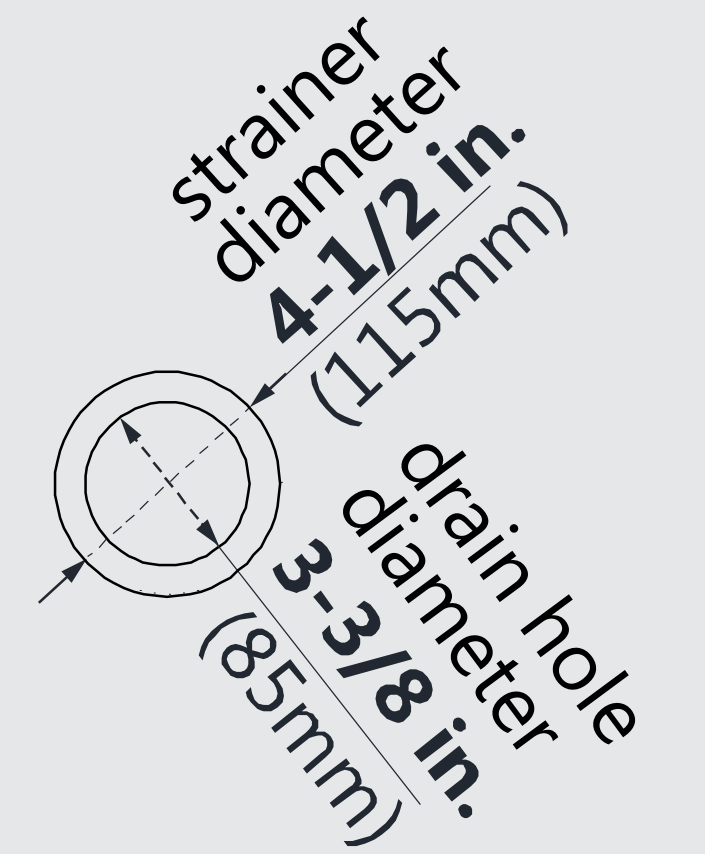

DLT-1132480

SLIMLINE SHOWER BASE

SINGLE THRESHOLD

CENTER DRAIN

Drain Hole Specs

DreamLine reserves the right to update or modify the hardware or materials pictured without prior notice for the purpose of product improvement and customer satisfaction.