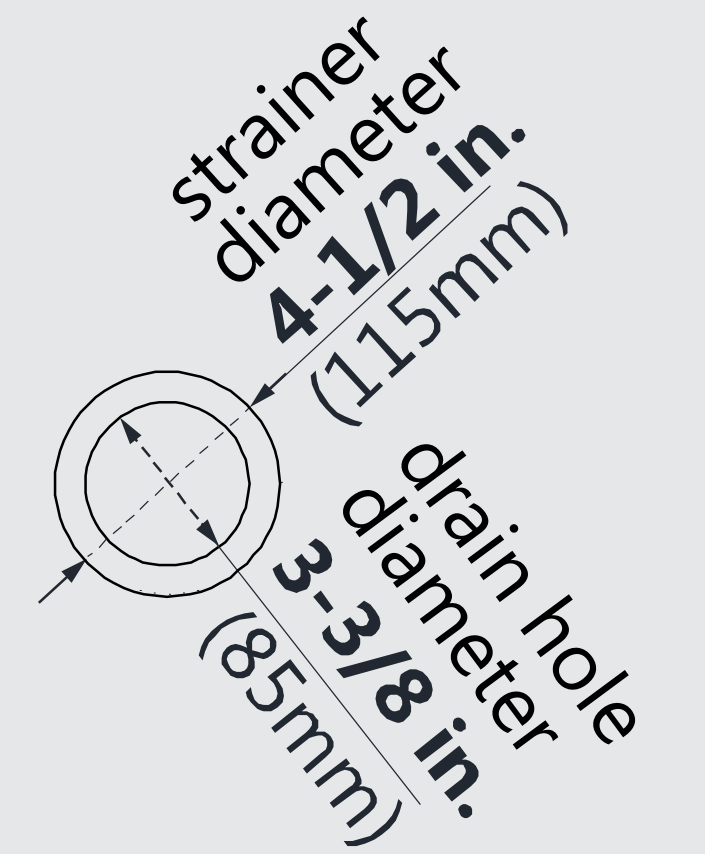

DLT-1136600

SLIMLINE SHOWER BASE

SINGLE THRESHOLD

CENTER DRAIN

Drain Hole Specs

DreamLine reserves the right to update or modify the hardware or materials pictured without prior notice for the purpose of product improvement and customer satisfaction.