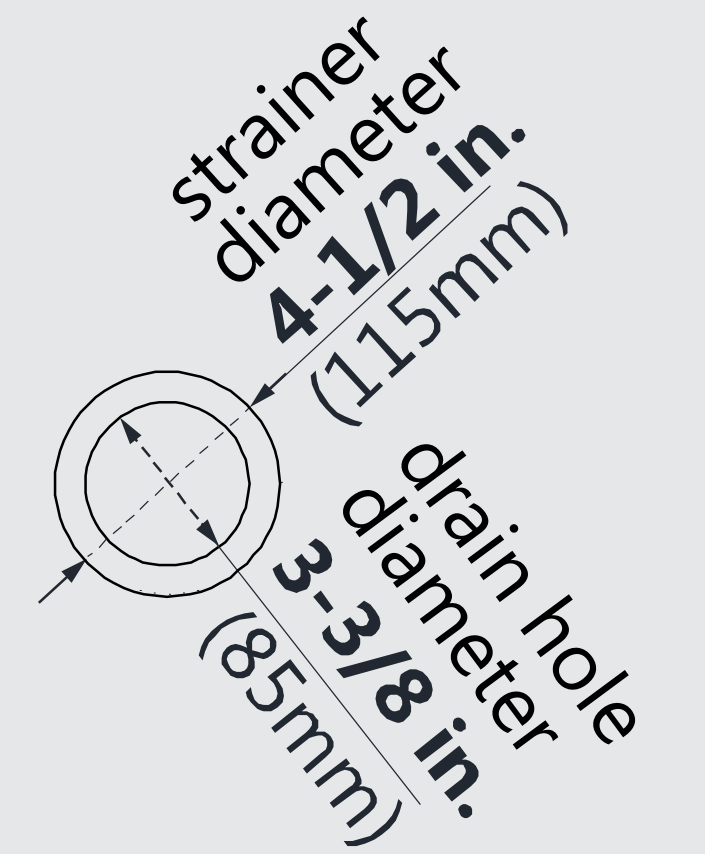

DLT-1134600

SLIMLINE SHOWER BASE

SINGLE THRESHOLD

CENTER DRAIN

Drain Hole Specs

DreamLine reserves the right to update or modify the hardware or materials pictured without prior notice for the purpose of product improvement and customer satisfaction.