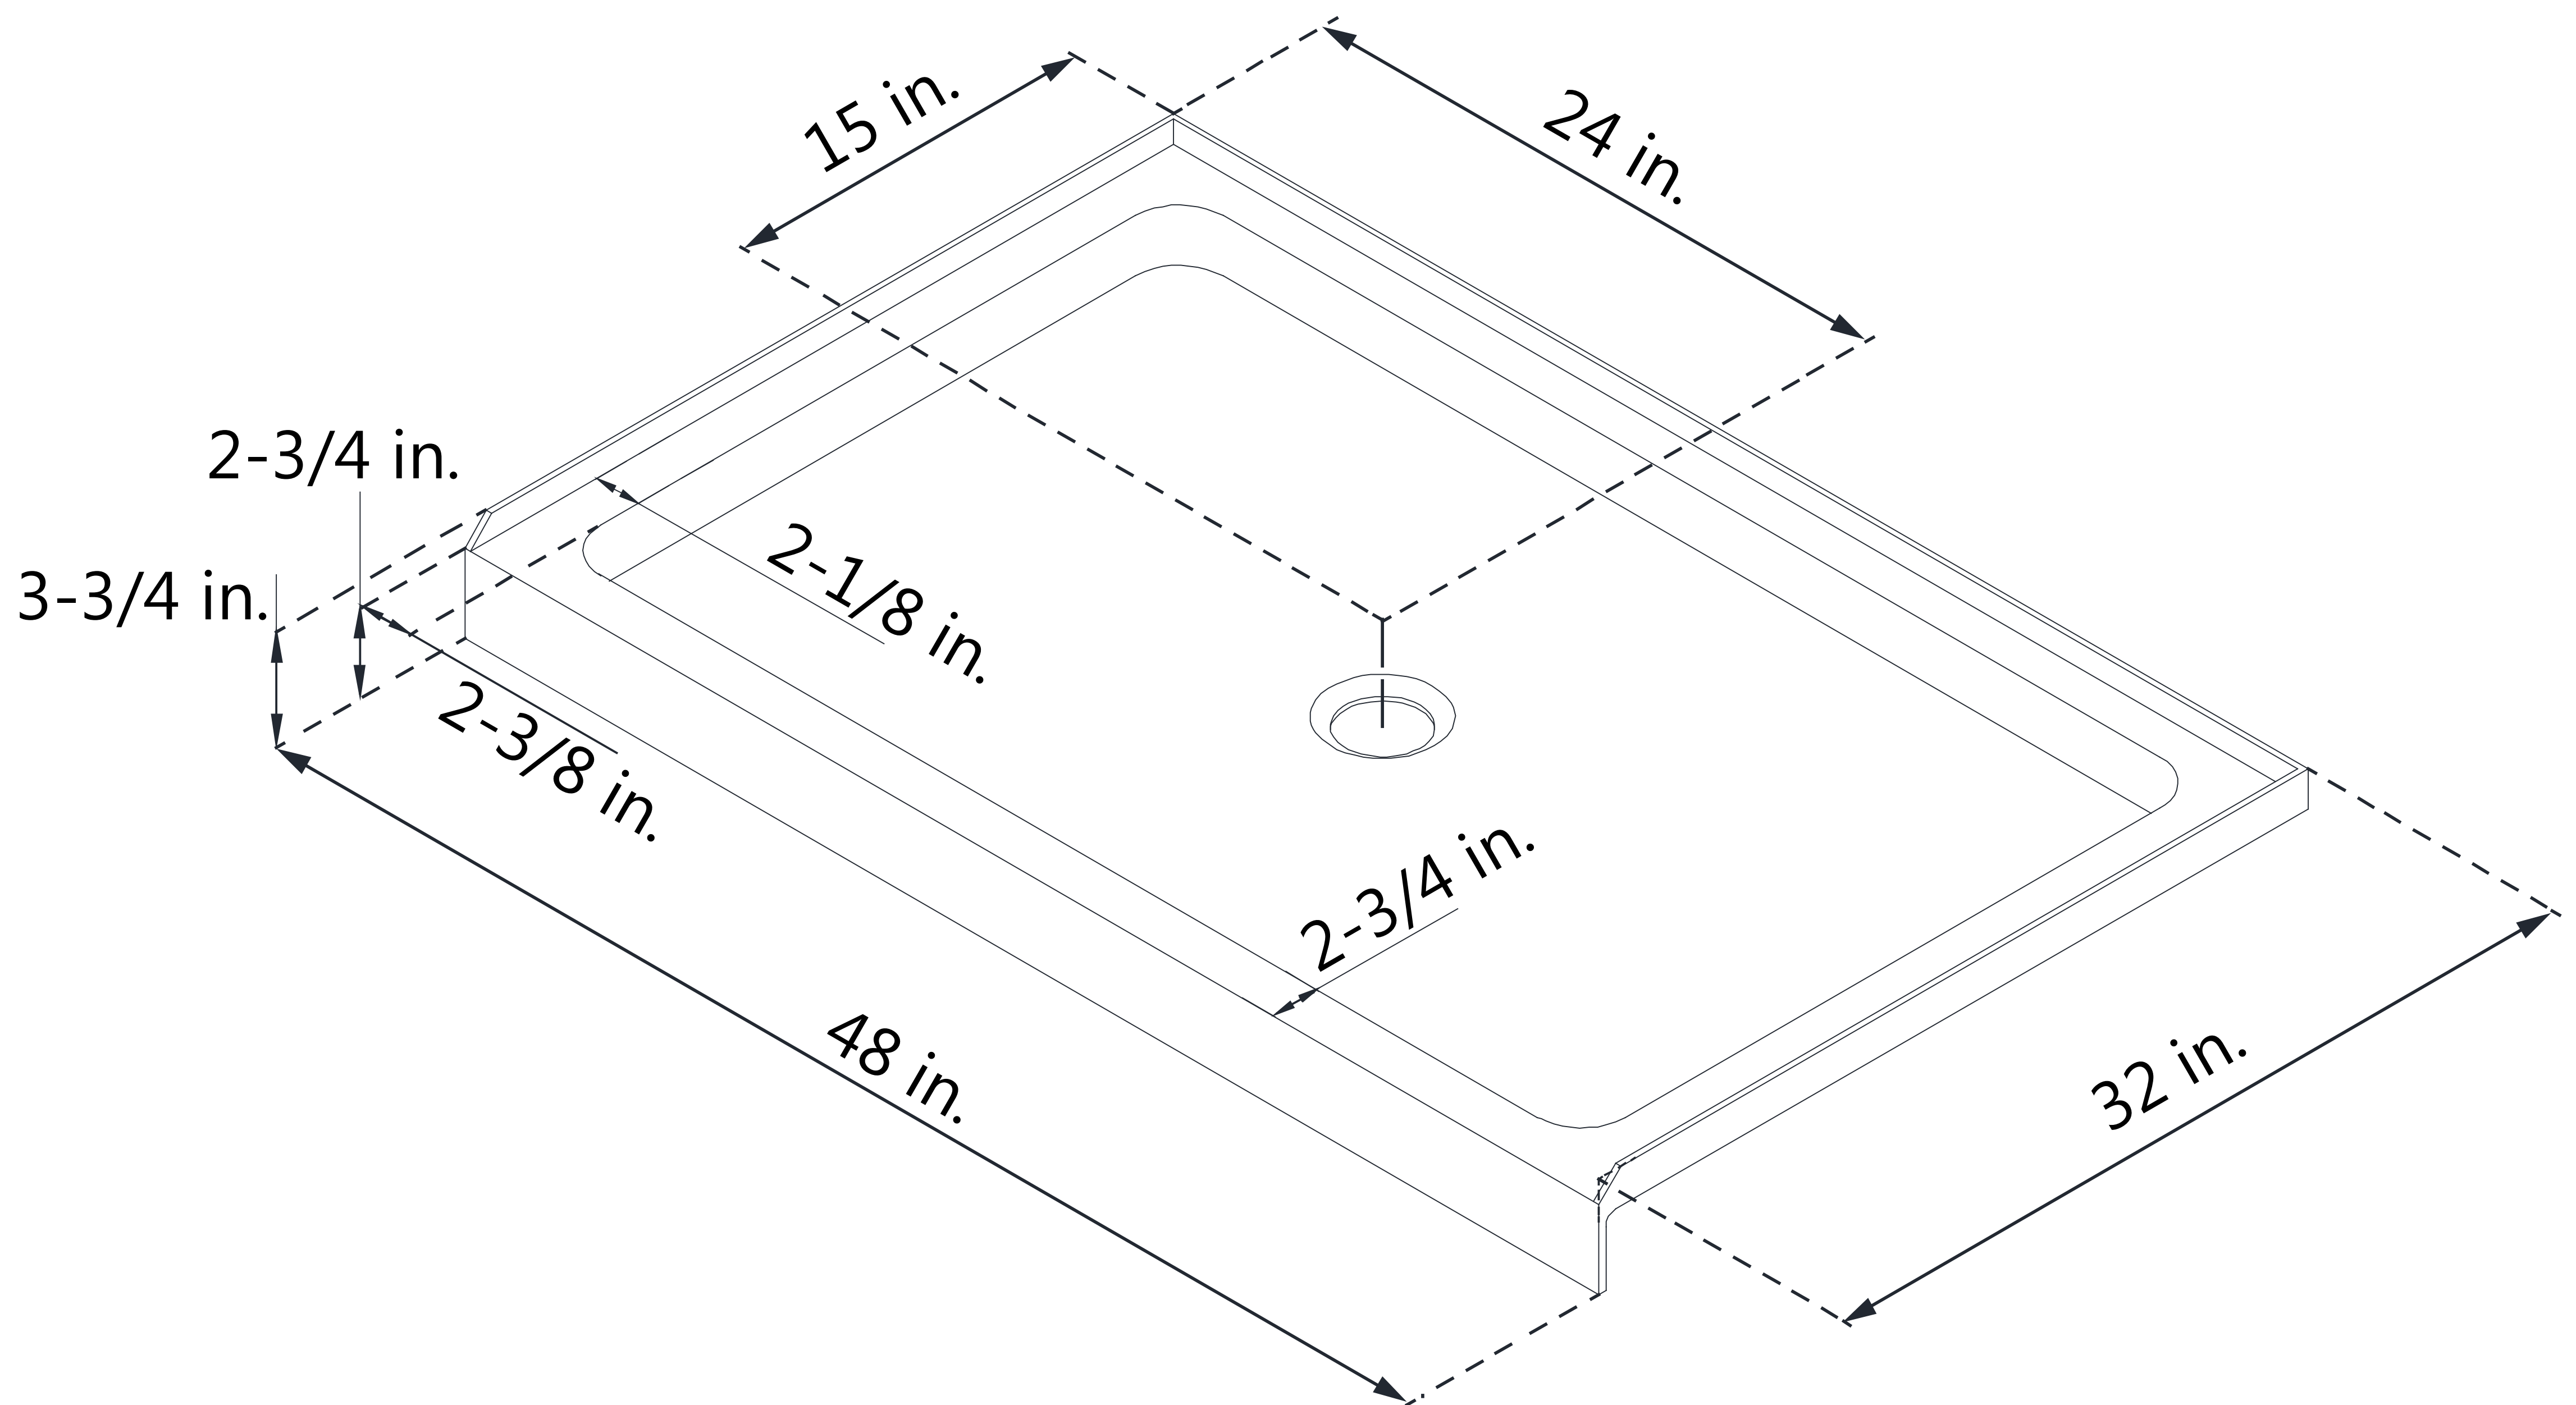

DLT-1132480

SLIMLINE SHOWER BASE

SINGLE THRESHOLD

CENTER DRAIN

Drain Hole Specs

DreamLine reserves the right to update or modify the hardware or materials pictured without prior notice for the purpose of product improvement and customer satisfaction.