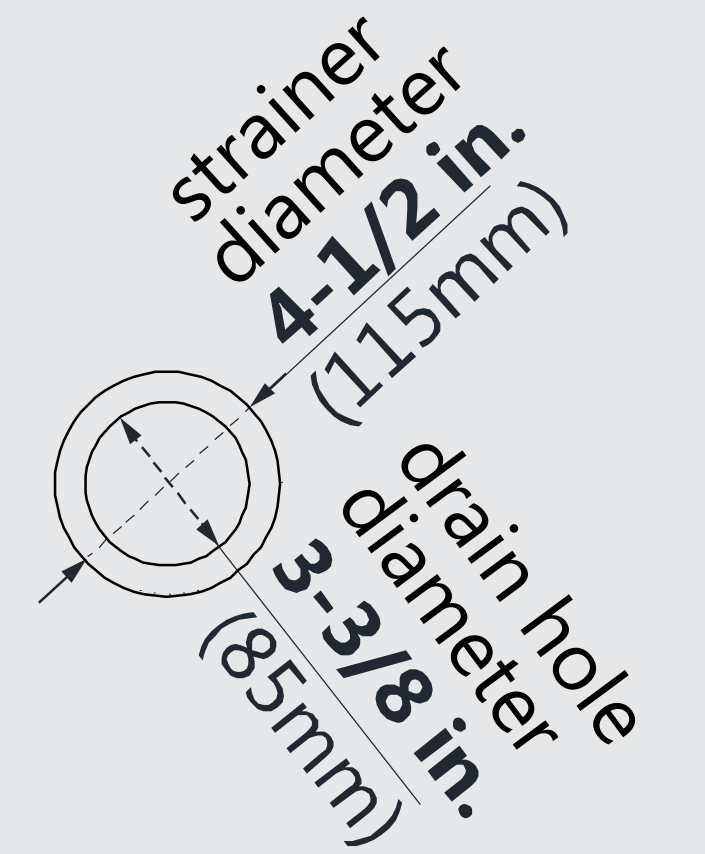

DLT-1132600

SLIMLINE SHOWER BASE

SINGLE THRESHOLD

CENTER DRAIN

Drain Hole Specs

DreamLine reserves the right to update or modify the hardware or materials pictured without prior notice for the purpose of product improvement and customer satisfaction.