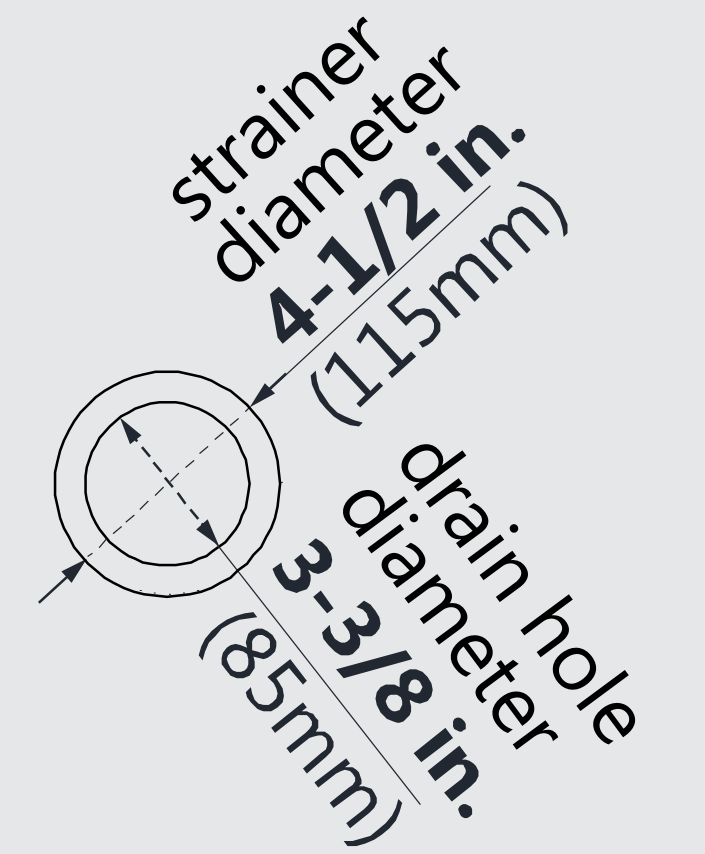

DLT-1132320

SLIMLINE SHOWER BASE

SINGLE THRESHOLD

CENTER DRAIN

Drain Hole Specs

DreamLine reserves the right to update or modify the hardware or materials pictured without prior notice for the purpose of product improvement and customer satisfaction.