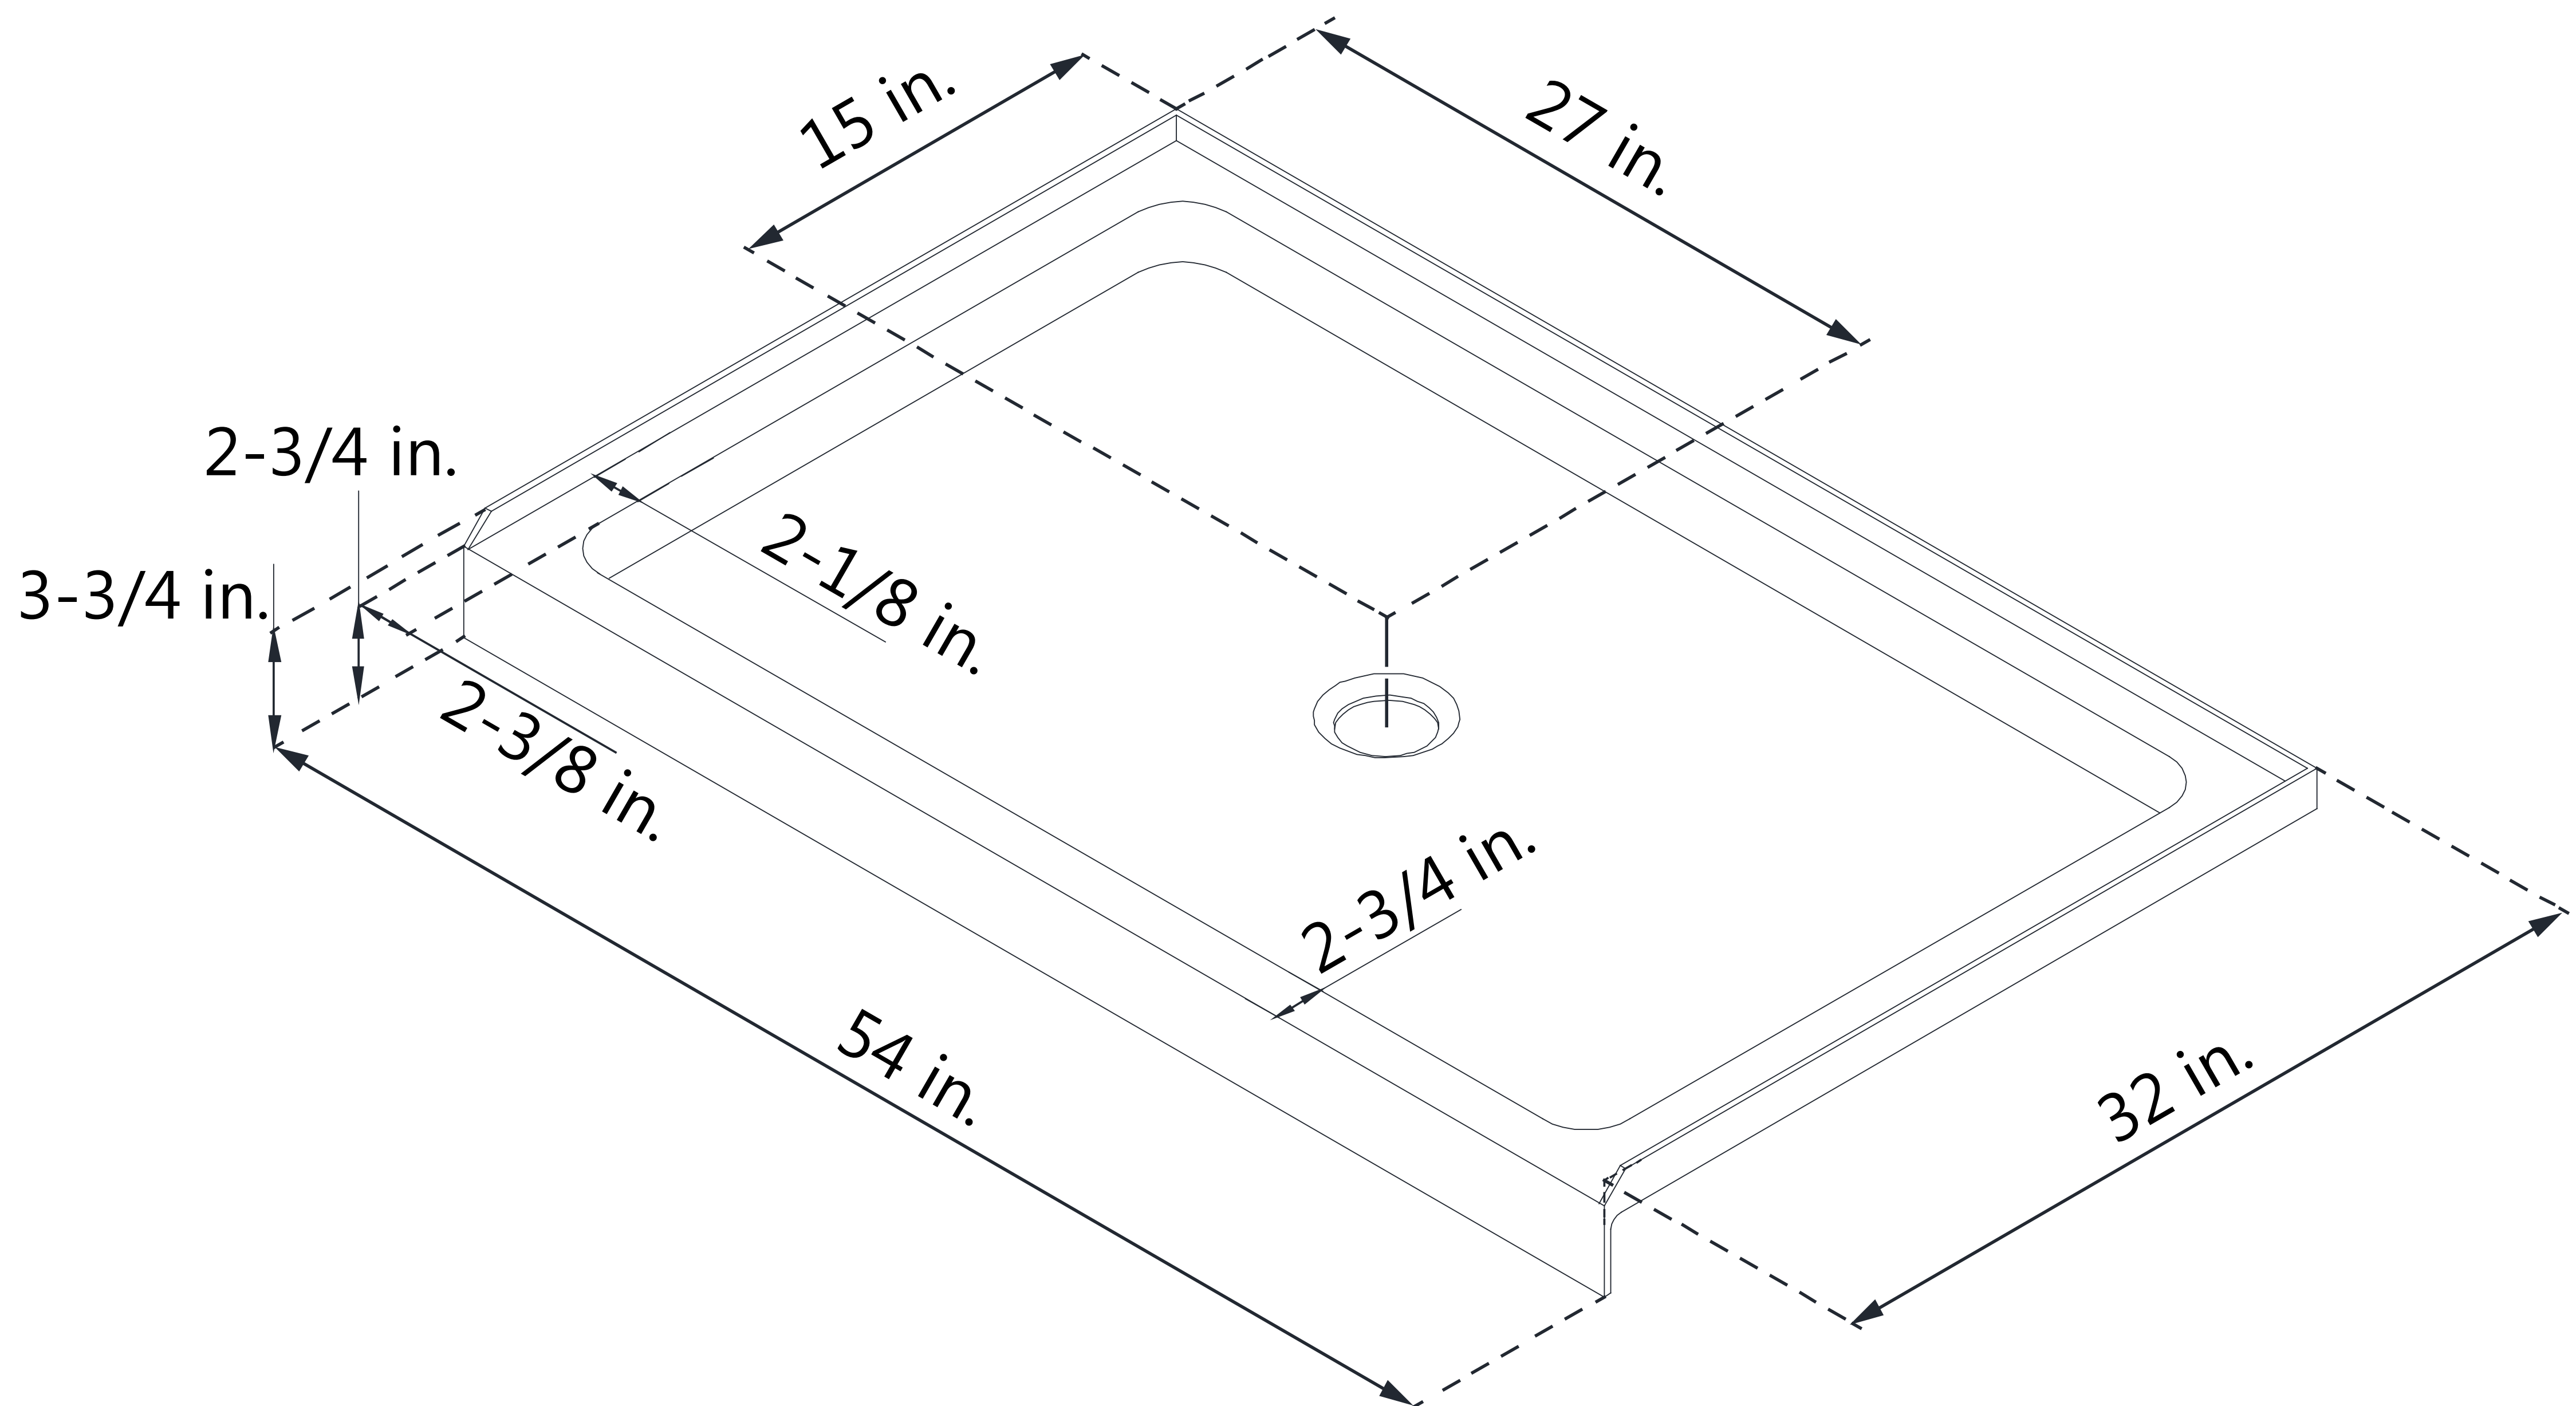

DLT-1132540

SLIMLINE SHOWER BASE

SINGLE THRESHOLD

CENTER DRAIN

Drain Hole Specs

DreamLine reserves the right to update or modify the hardware or materials pictured without prior notice for the purpose of product improvement and customer satisfaction.