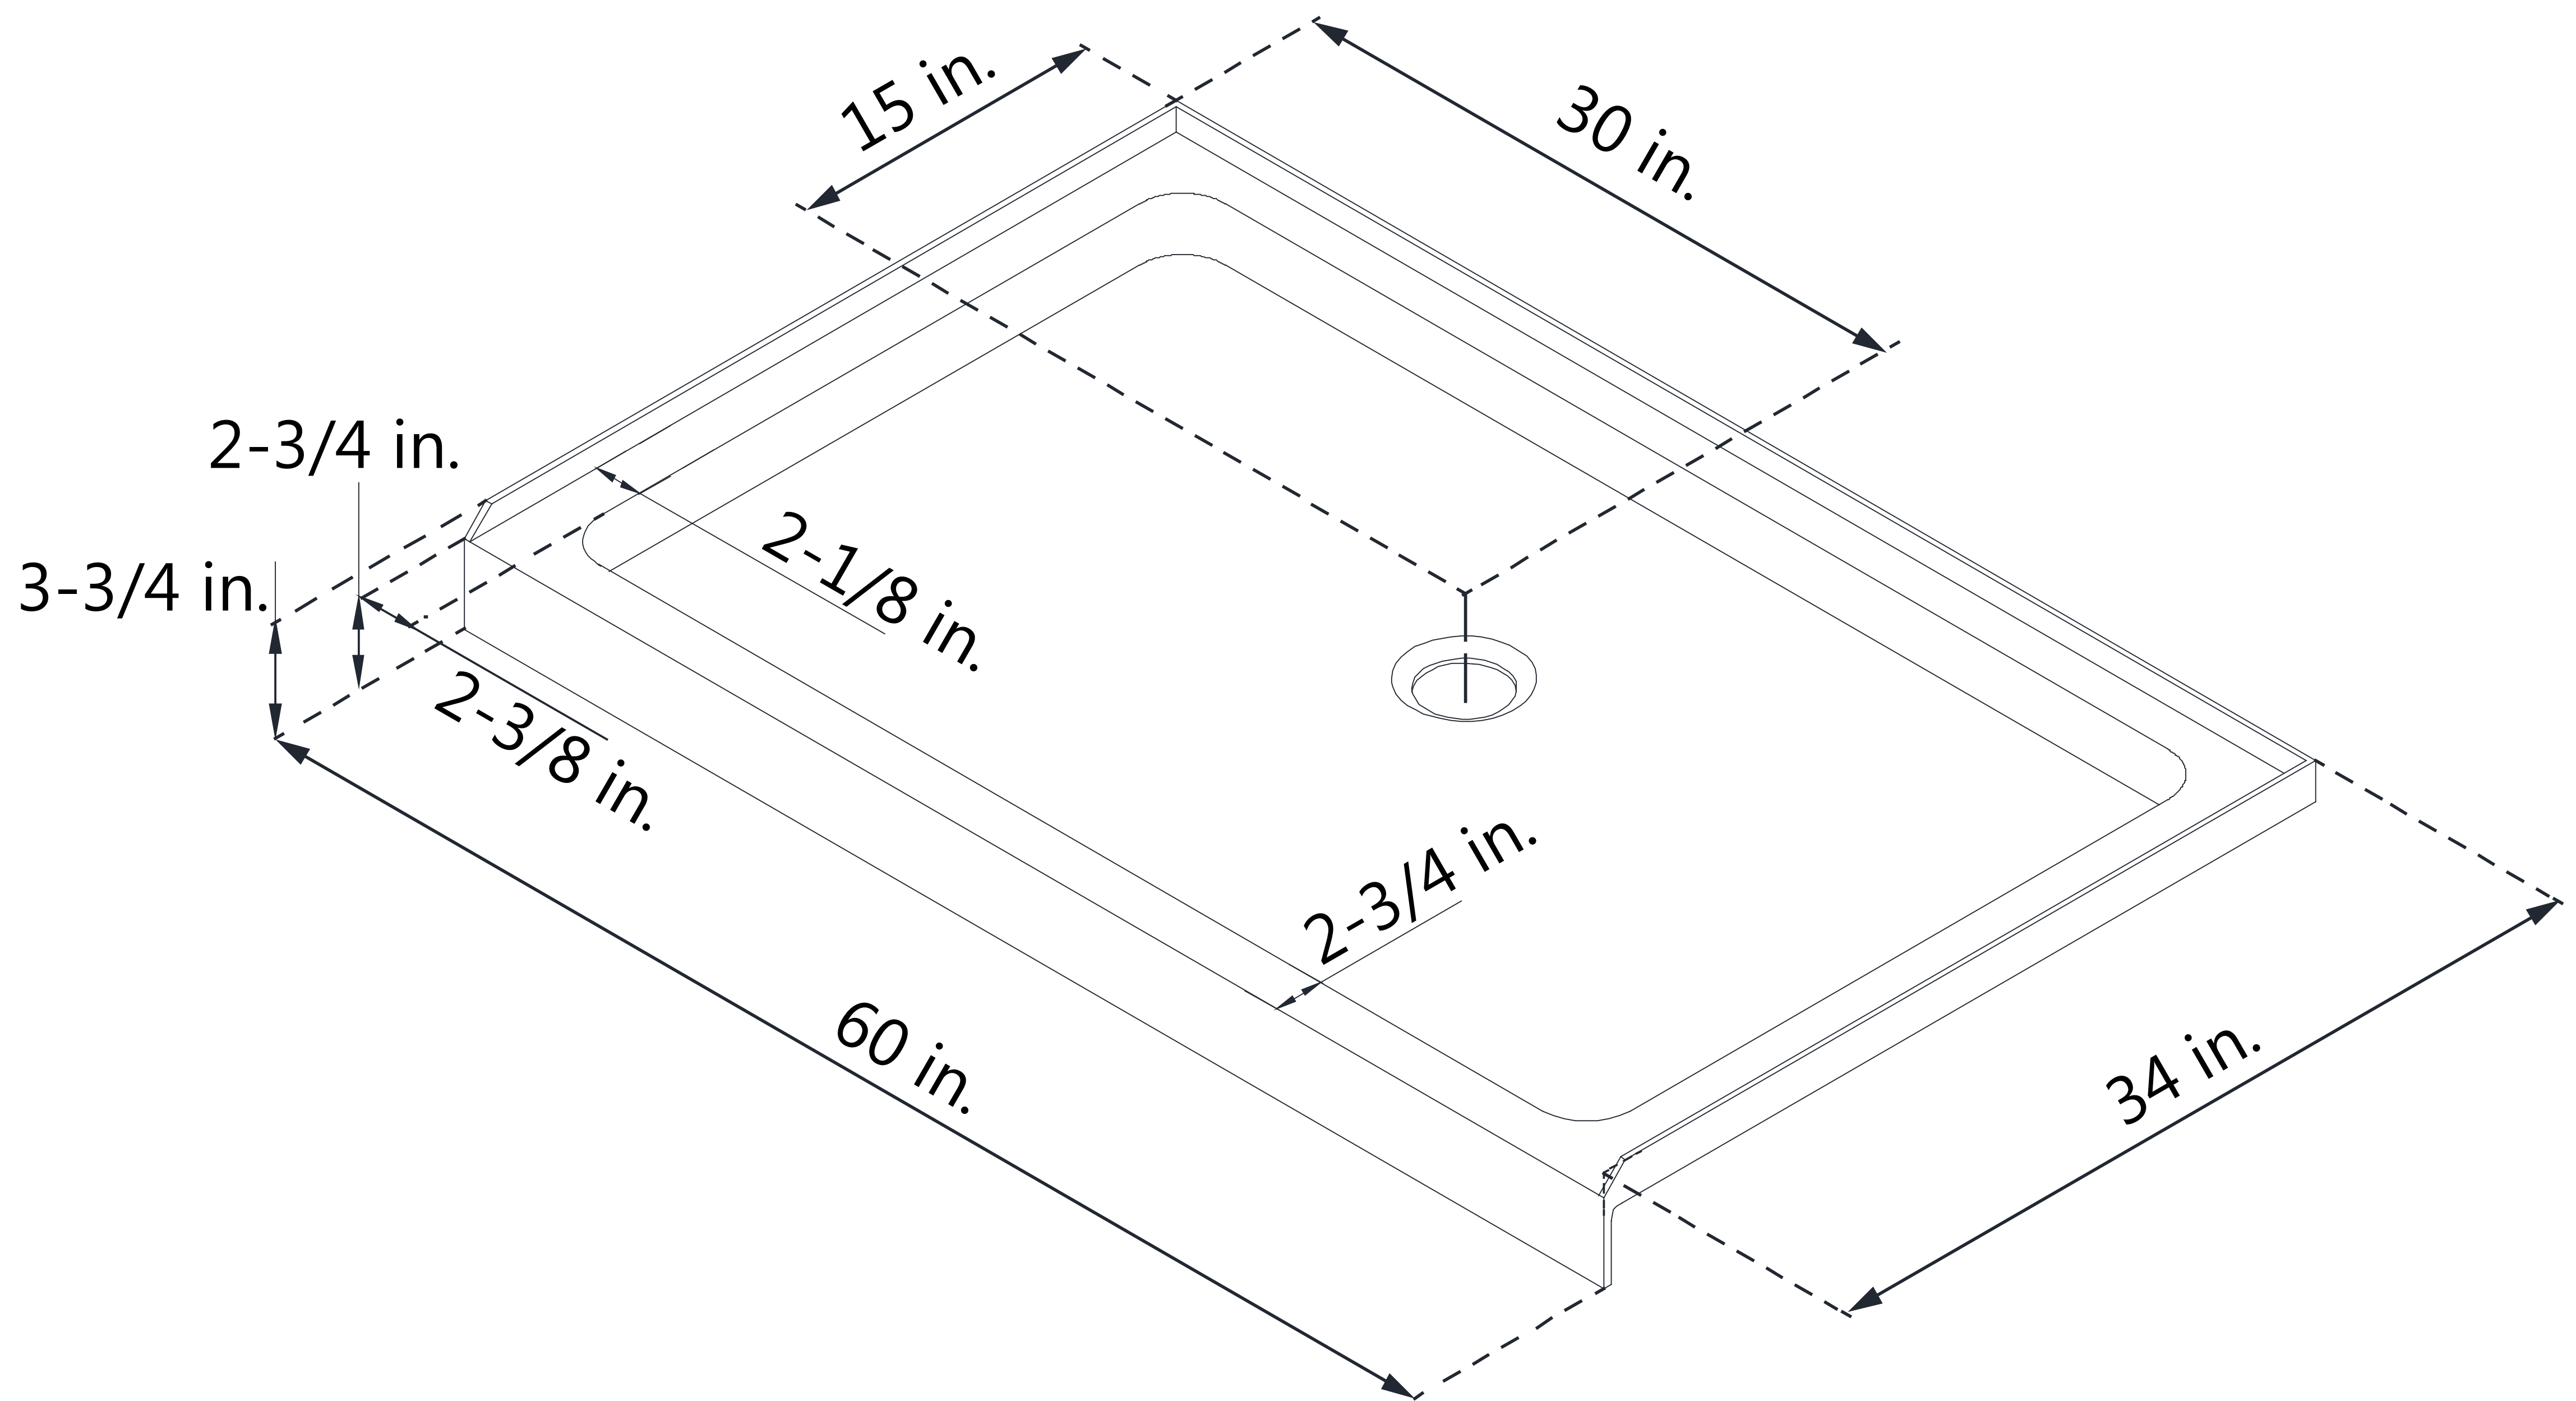

DLT-1134600

SLIMLINE SHOWER BASE

SINGLE THRESHOLD

CENTER DRAIN

Drain Hole Specs

DreamLine reserves the right to update or modify the hardware or materials pictured without prior notice for the purpose of product improvement and customer satisfaction.