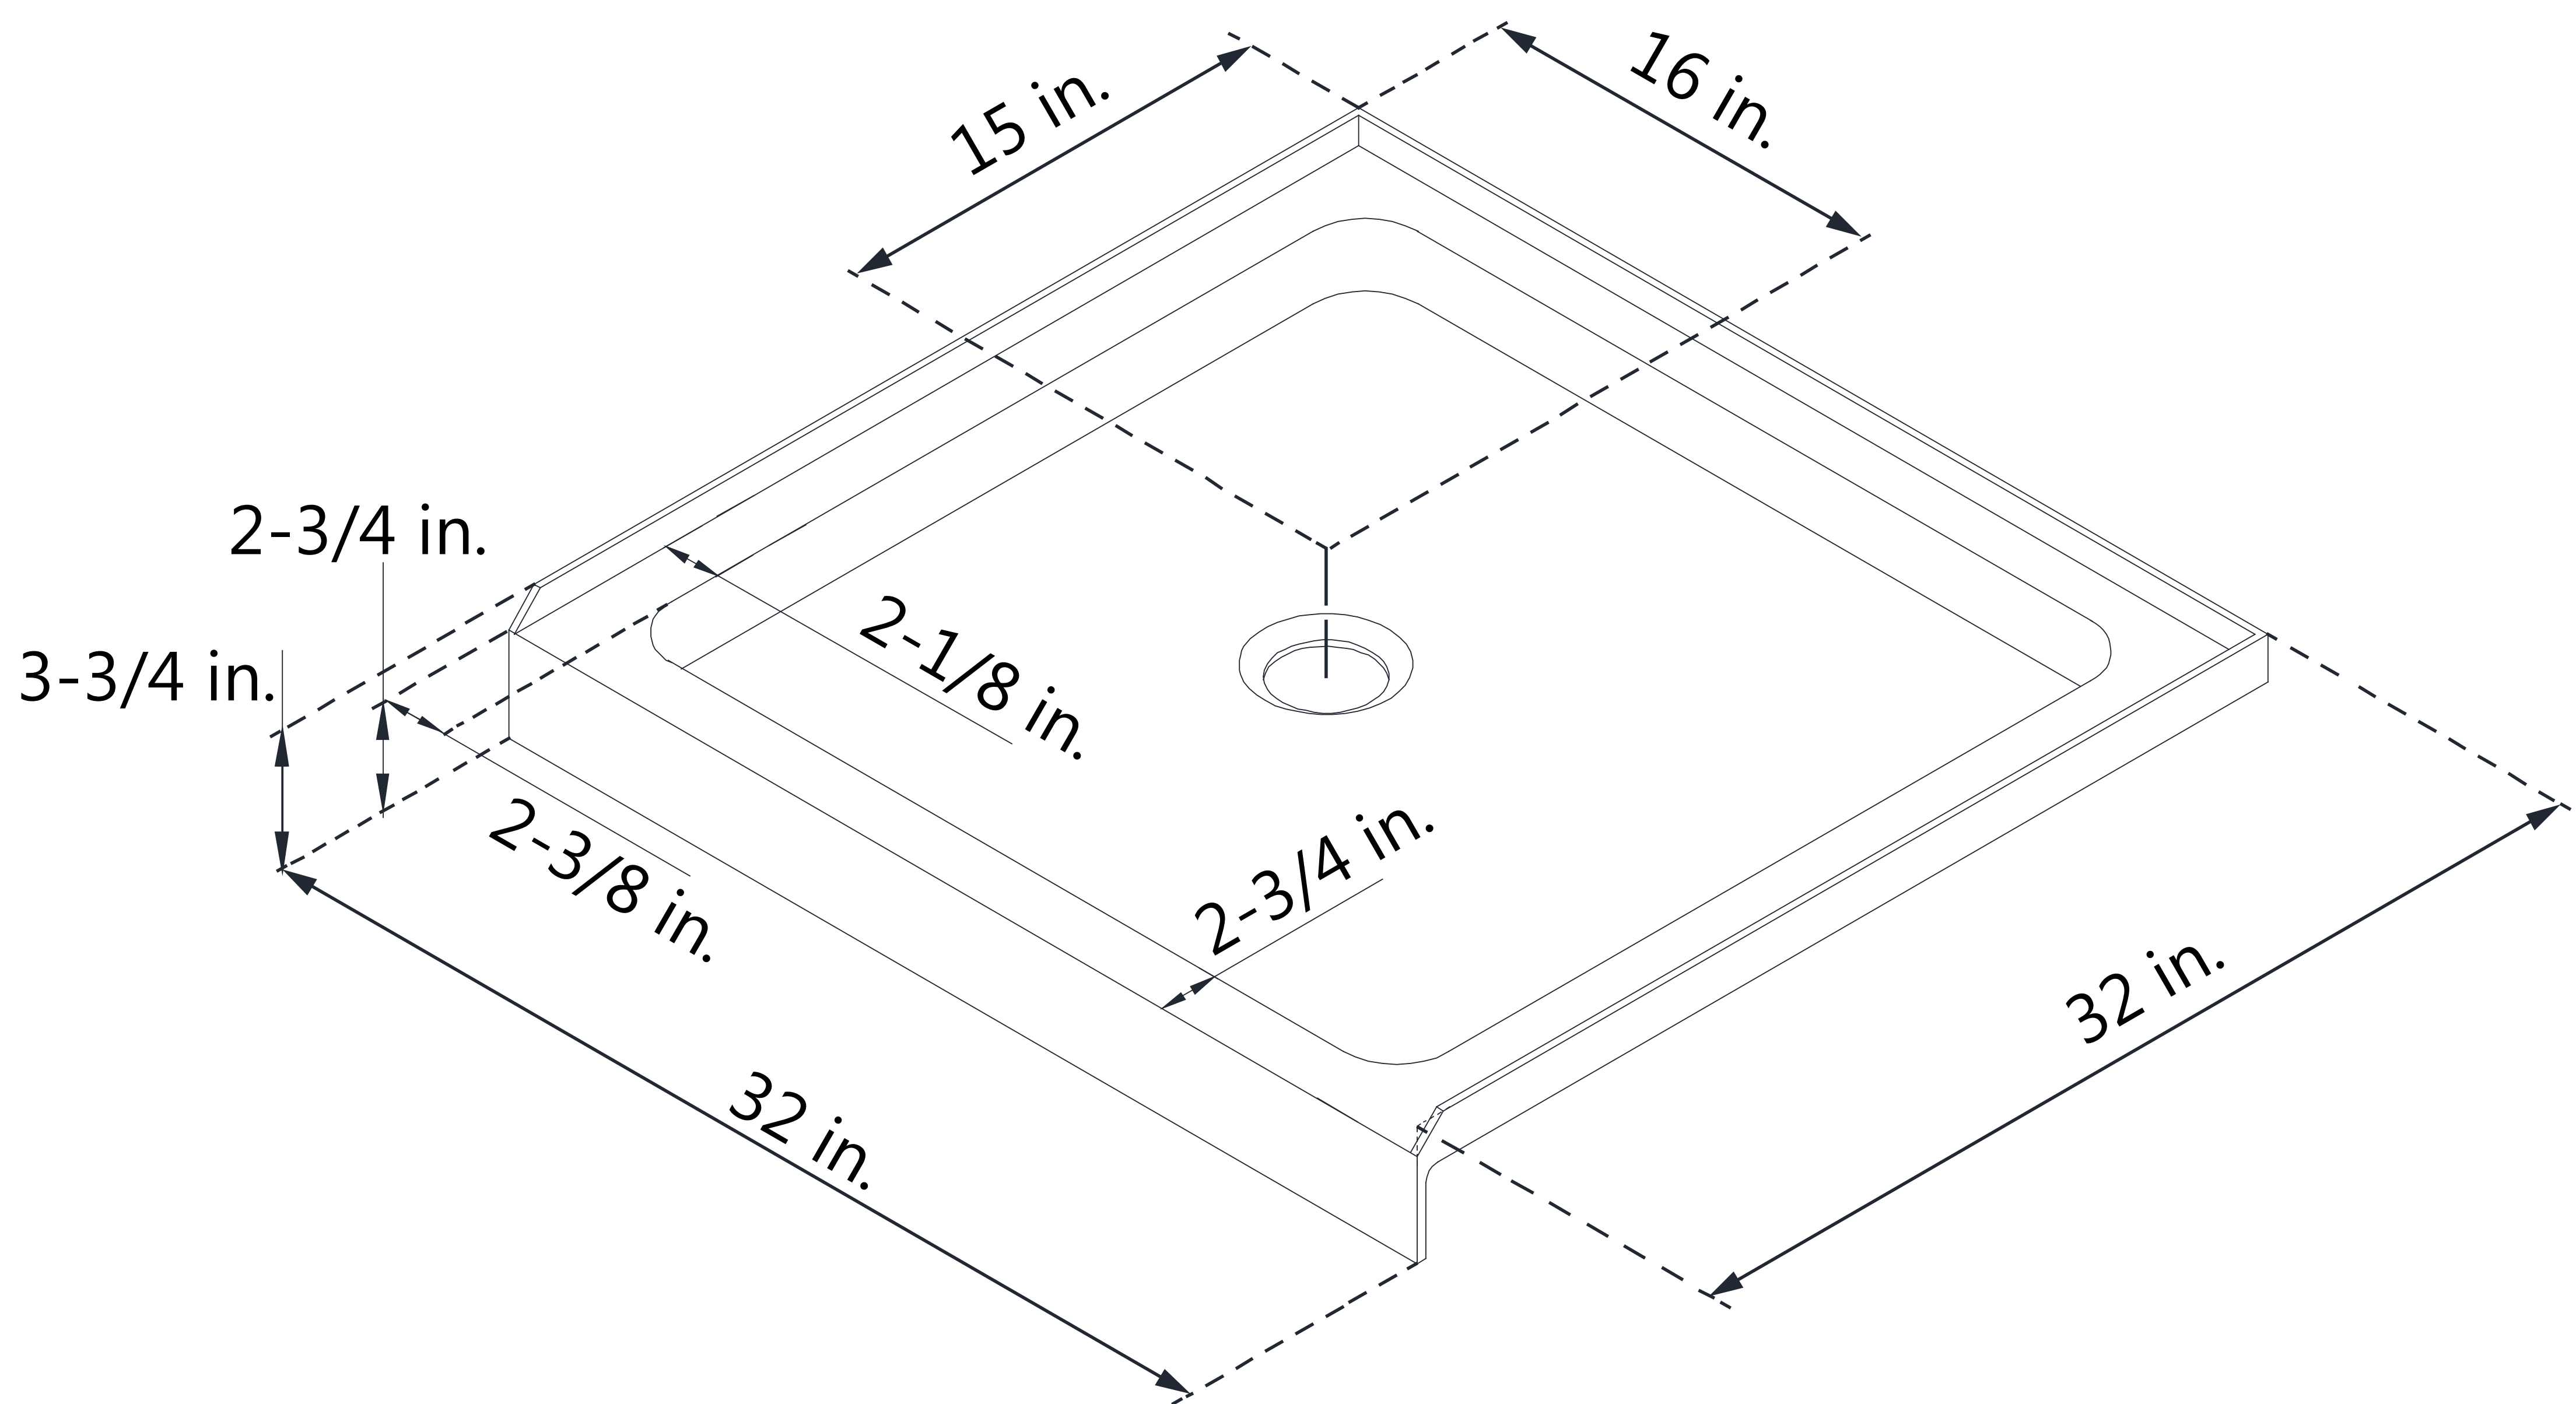

DLT-1132320

SLIMLINE SHOWER BASE

SINGLE THRESHOLD

CENTER DRAIN

Drain Hole Specs

DreamLine reserves the right to update or modify the hardware or materials pictured without prior notice for the purpose of product improvement and customer satisfaction.