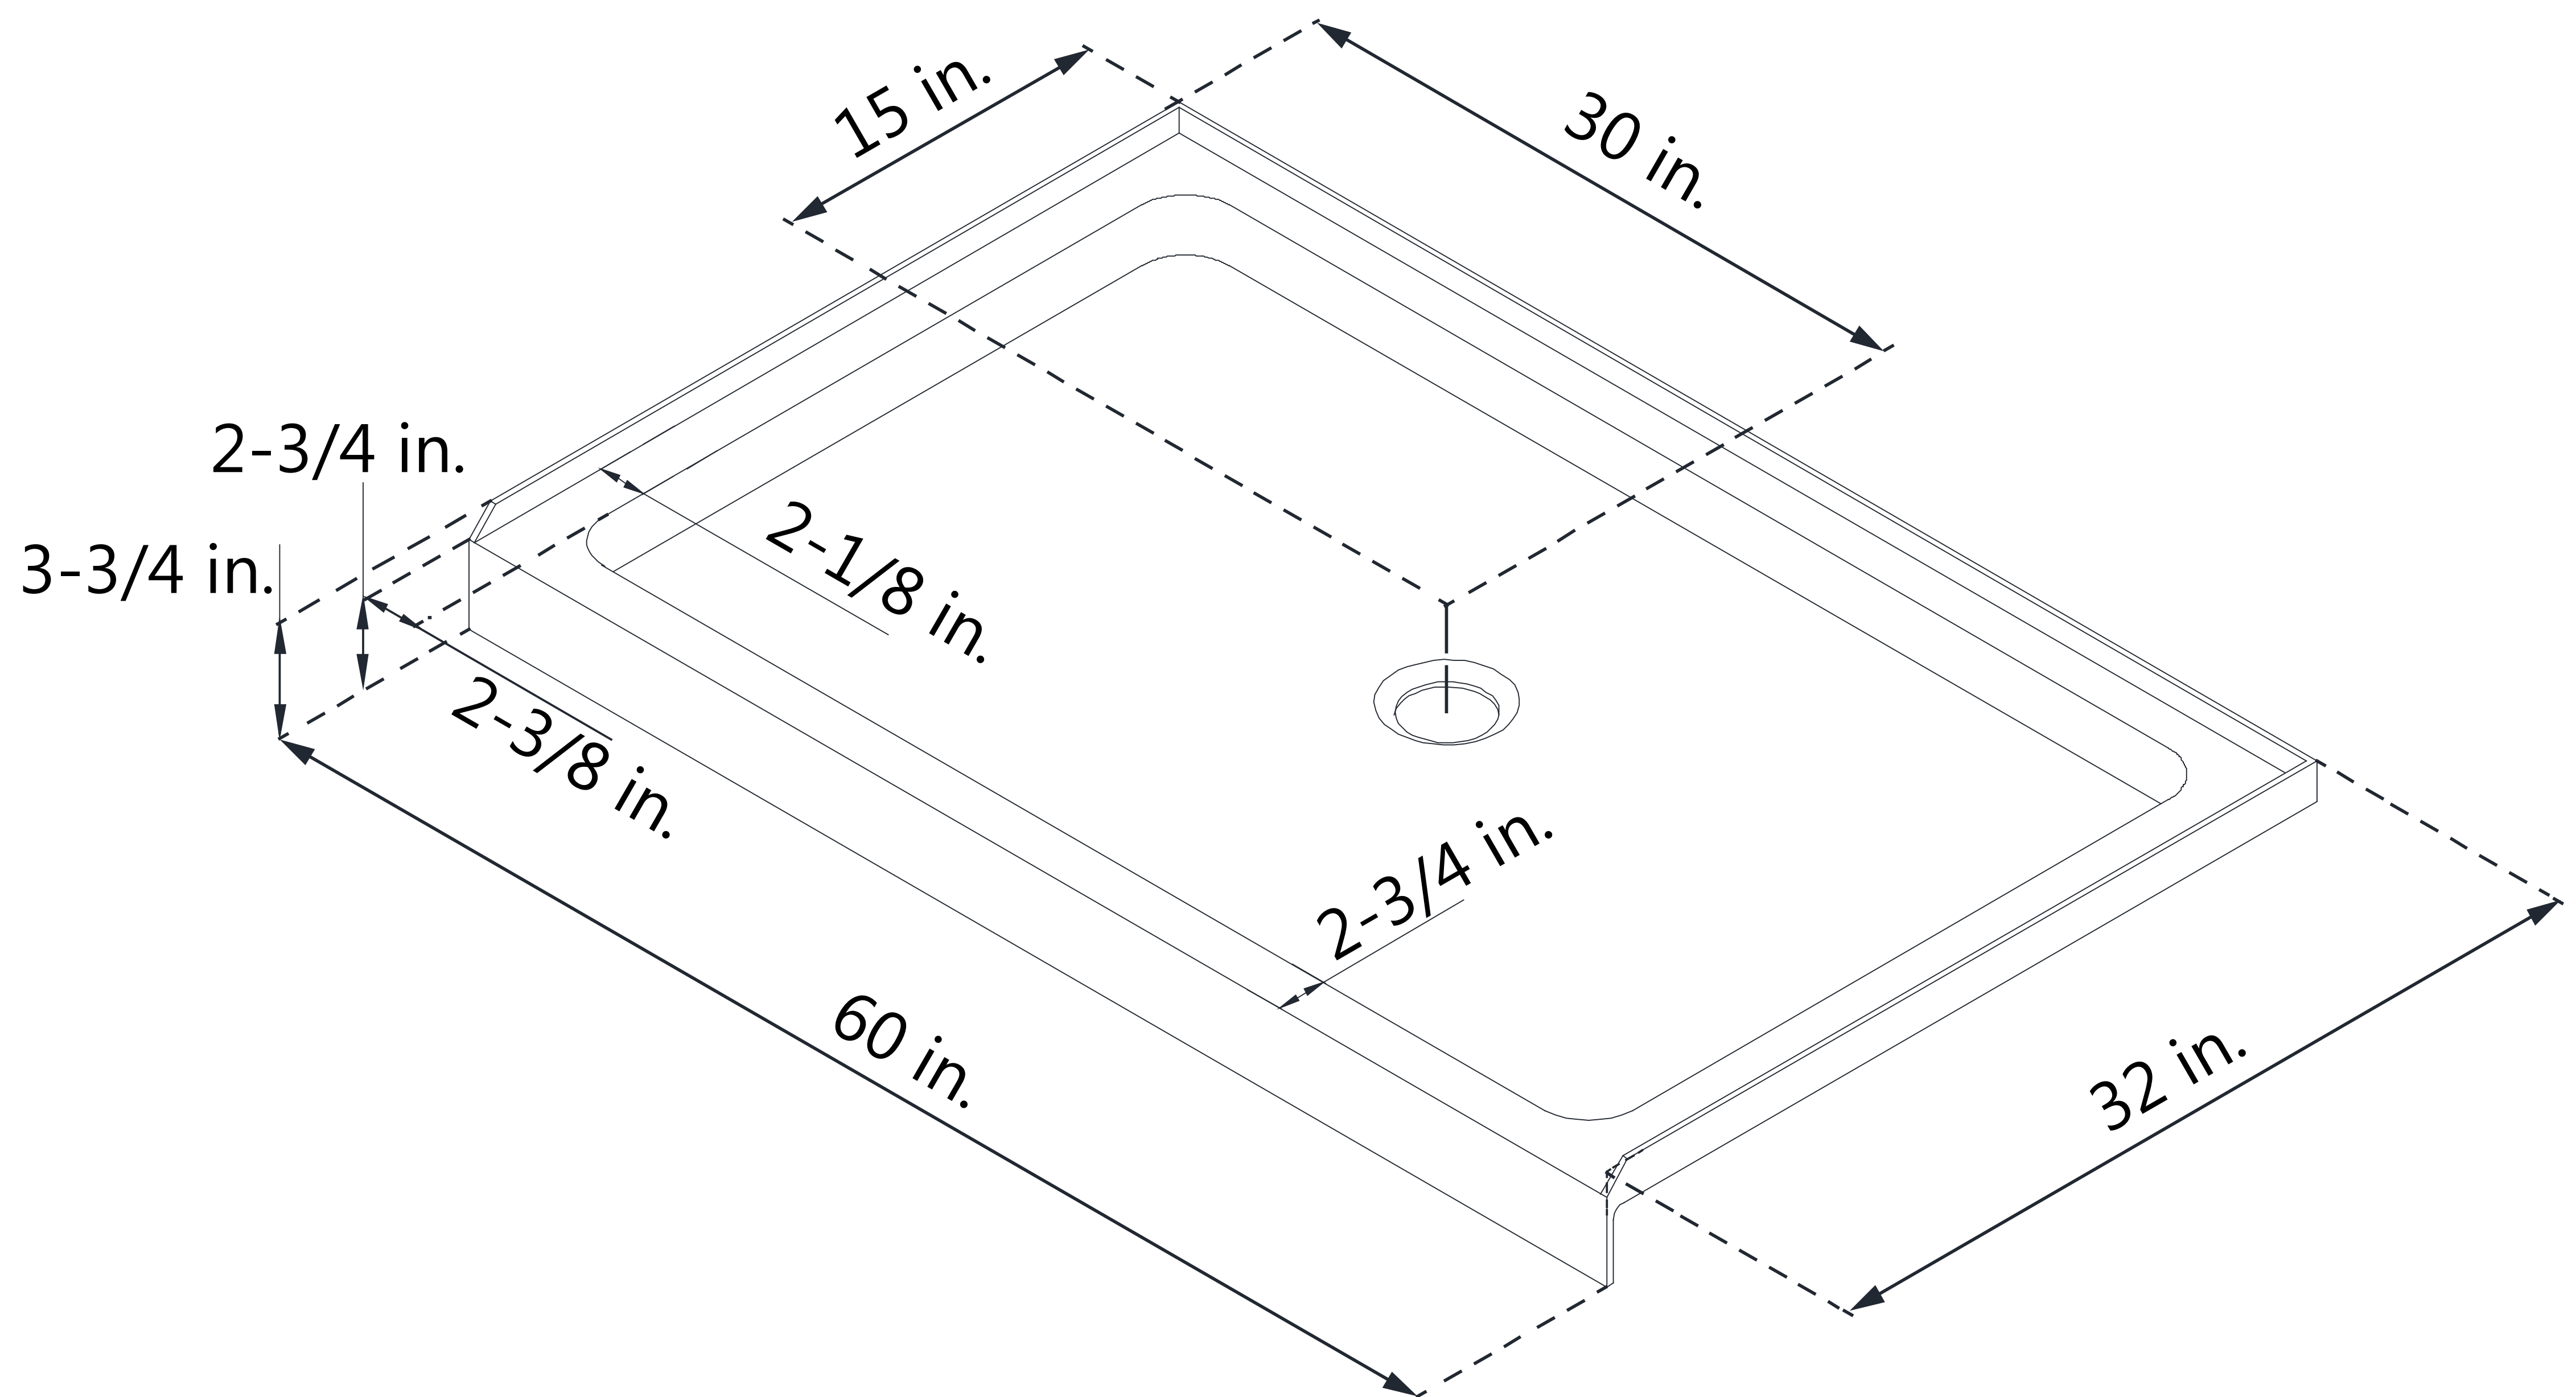

DLT-1132600

SLIMLINE SHOWER BASE

SINGLE THRESHOLD

CENTER DRAIN

Drain Hole Specs

DreamLine reserves the right to update or modify the hardware or materials pictured without prior notice for the purpose of product improvement and customer satisfaction.