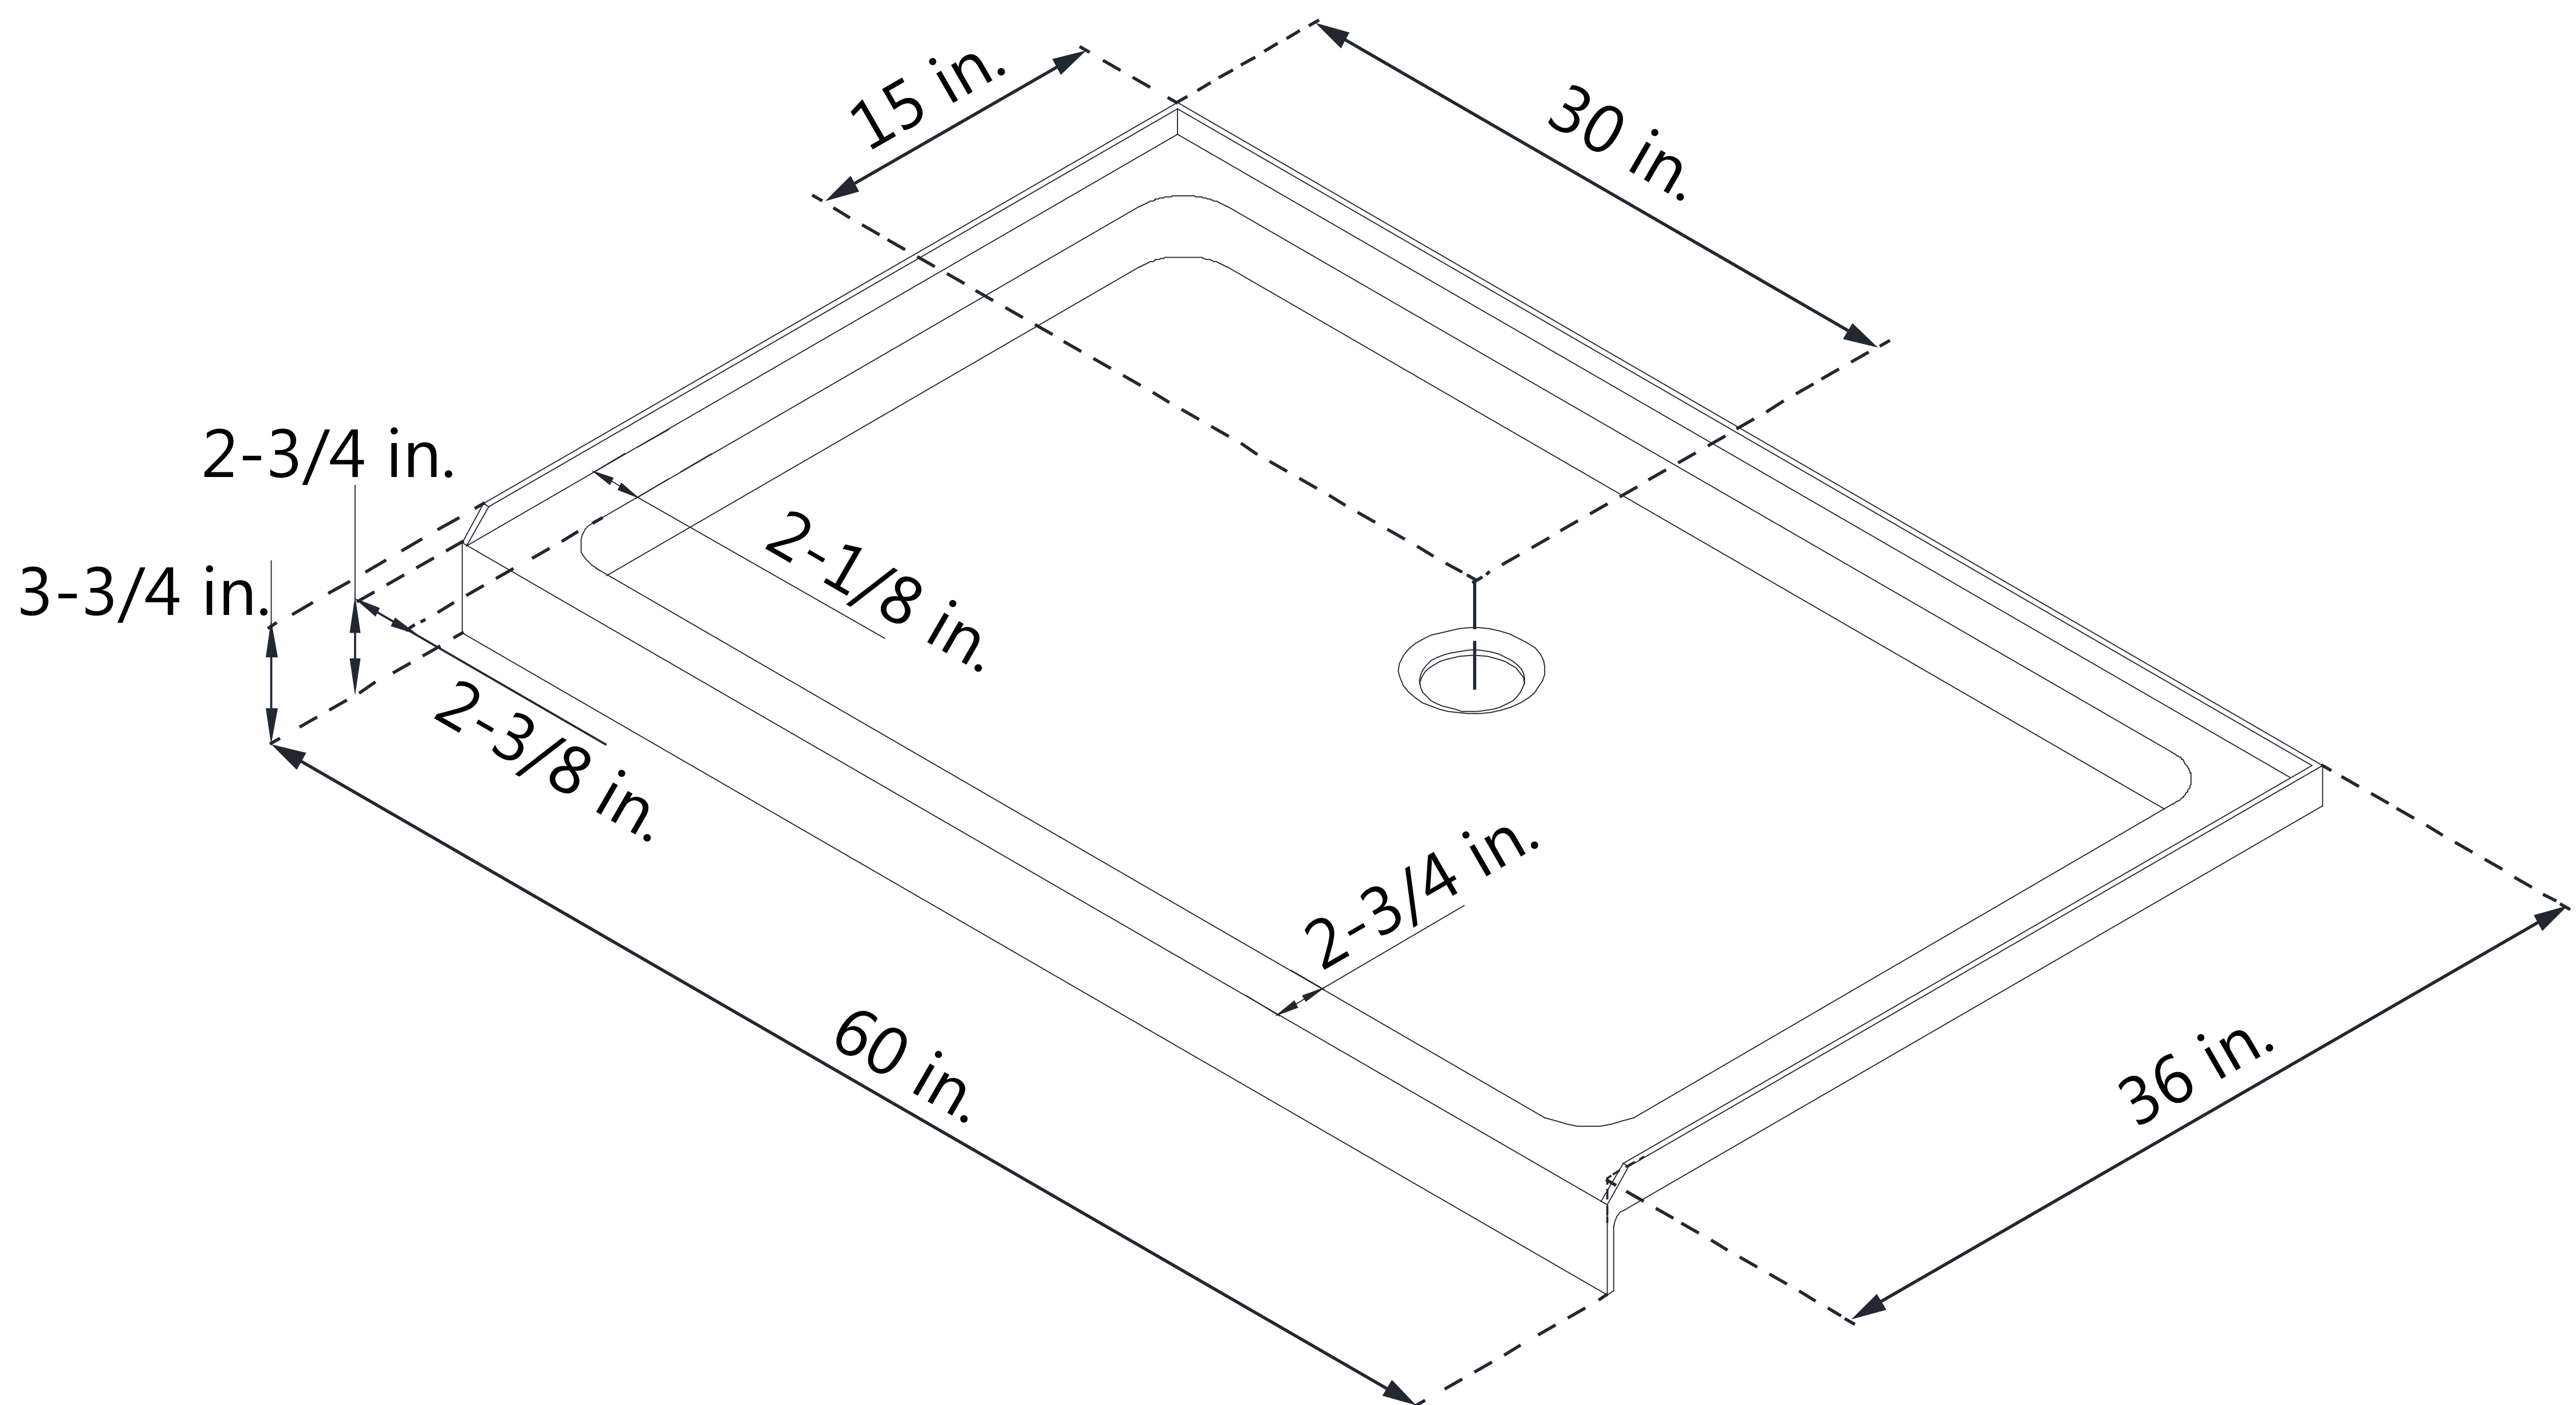

DLT-1136600

SLIMLINE SHOWER BASE

SINGLE THRESHOLD

CENTER DRAIN

Drain Hole Specs

DreamLine reserves the right to update or modify the hardware or materials pictured without prior notice for the purpose of product improvement and customer satisfaction.