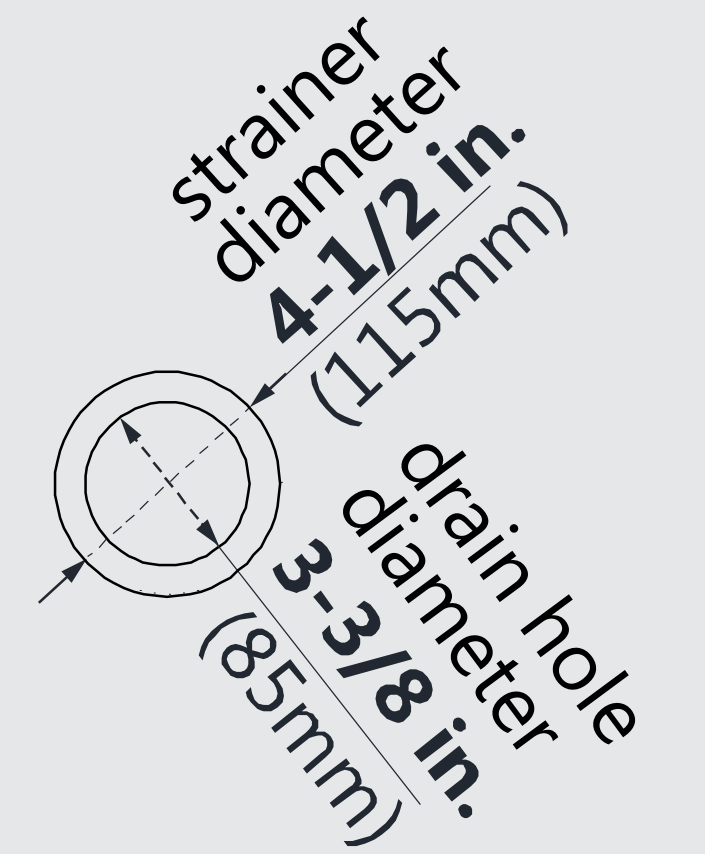

DLT-1134420

SLIMLINE SHOWER BASE

SINGLE THRESHOLD

CENTER DRAIN

Drain Hole Specs

DreamLine reserves the right to update or modify the hardware or materials pictured without prior notice for the purpose of product improvement and customer satisfaction.