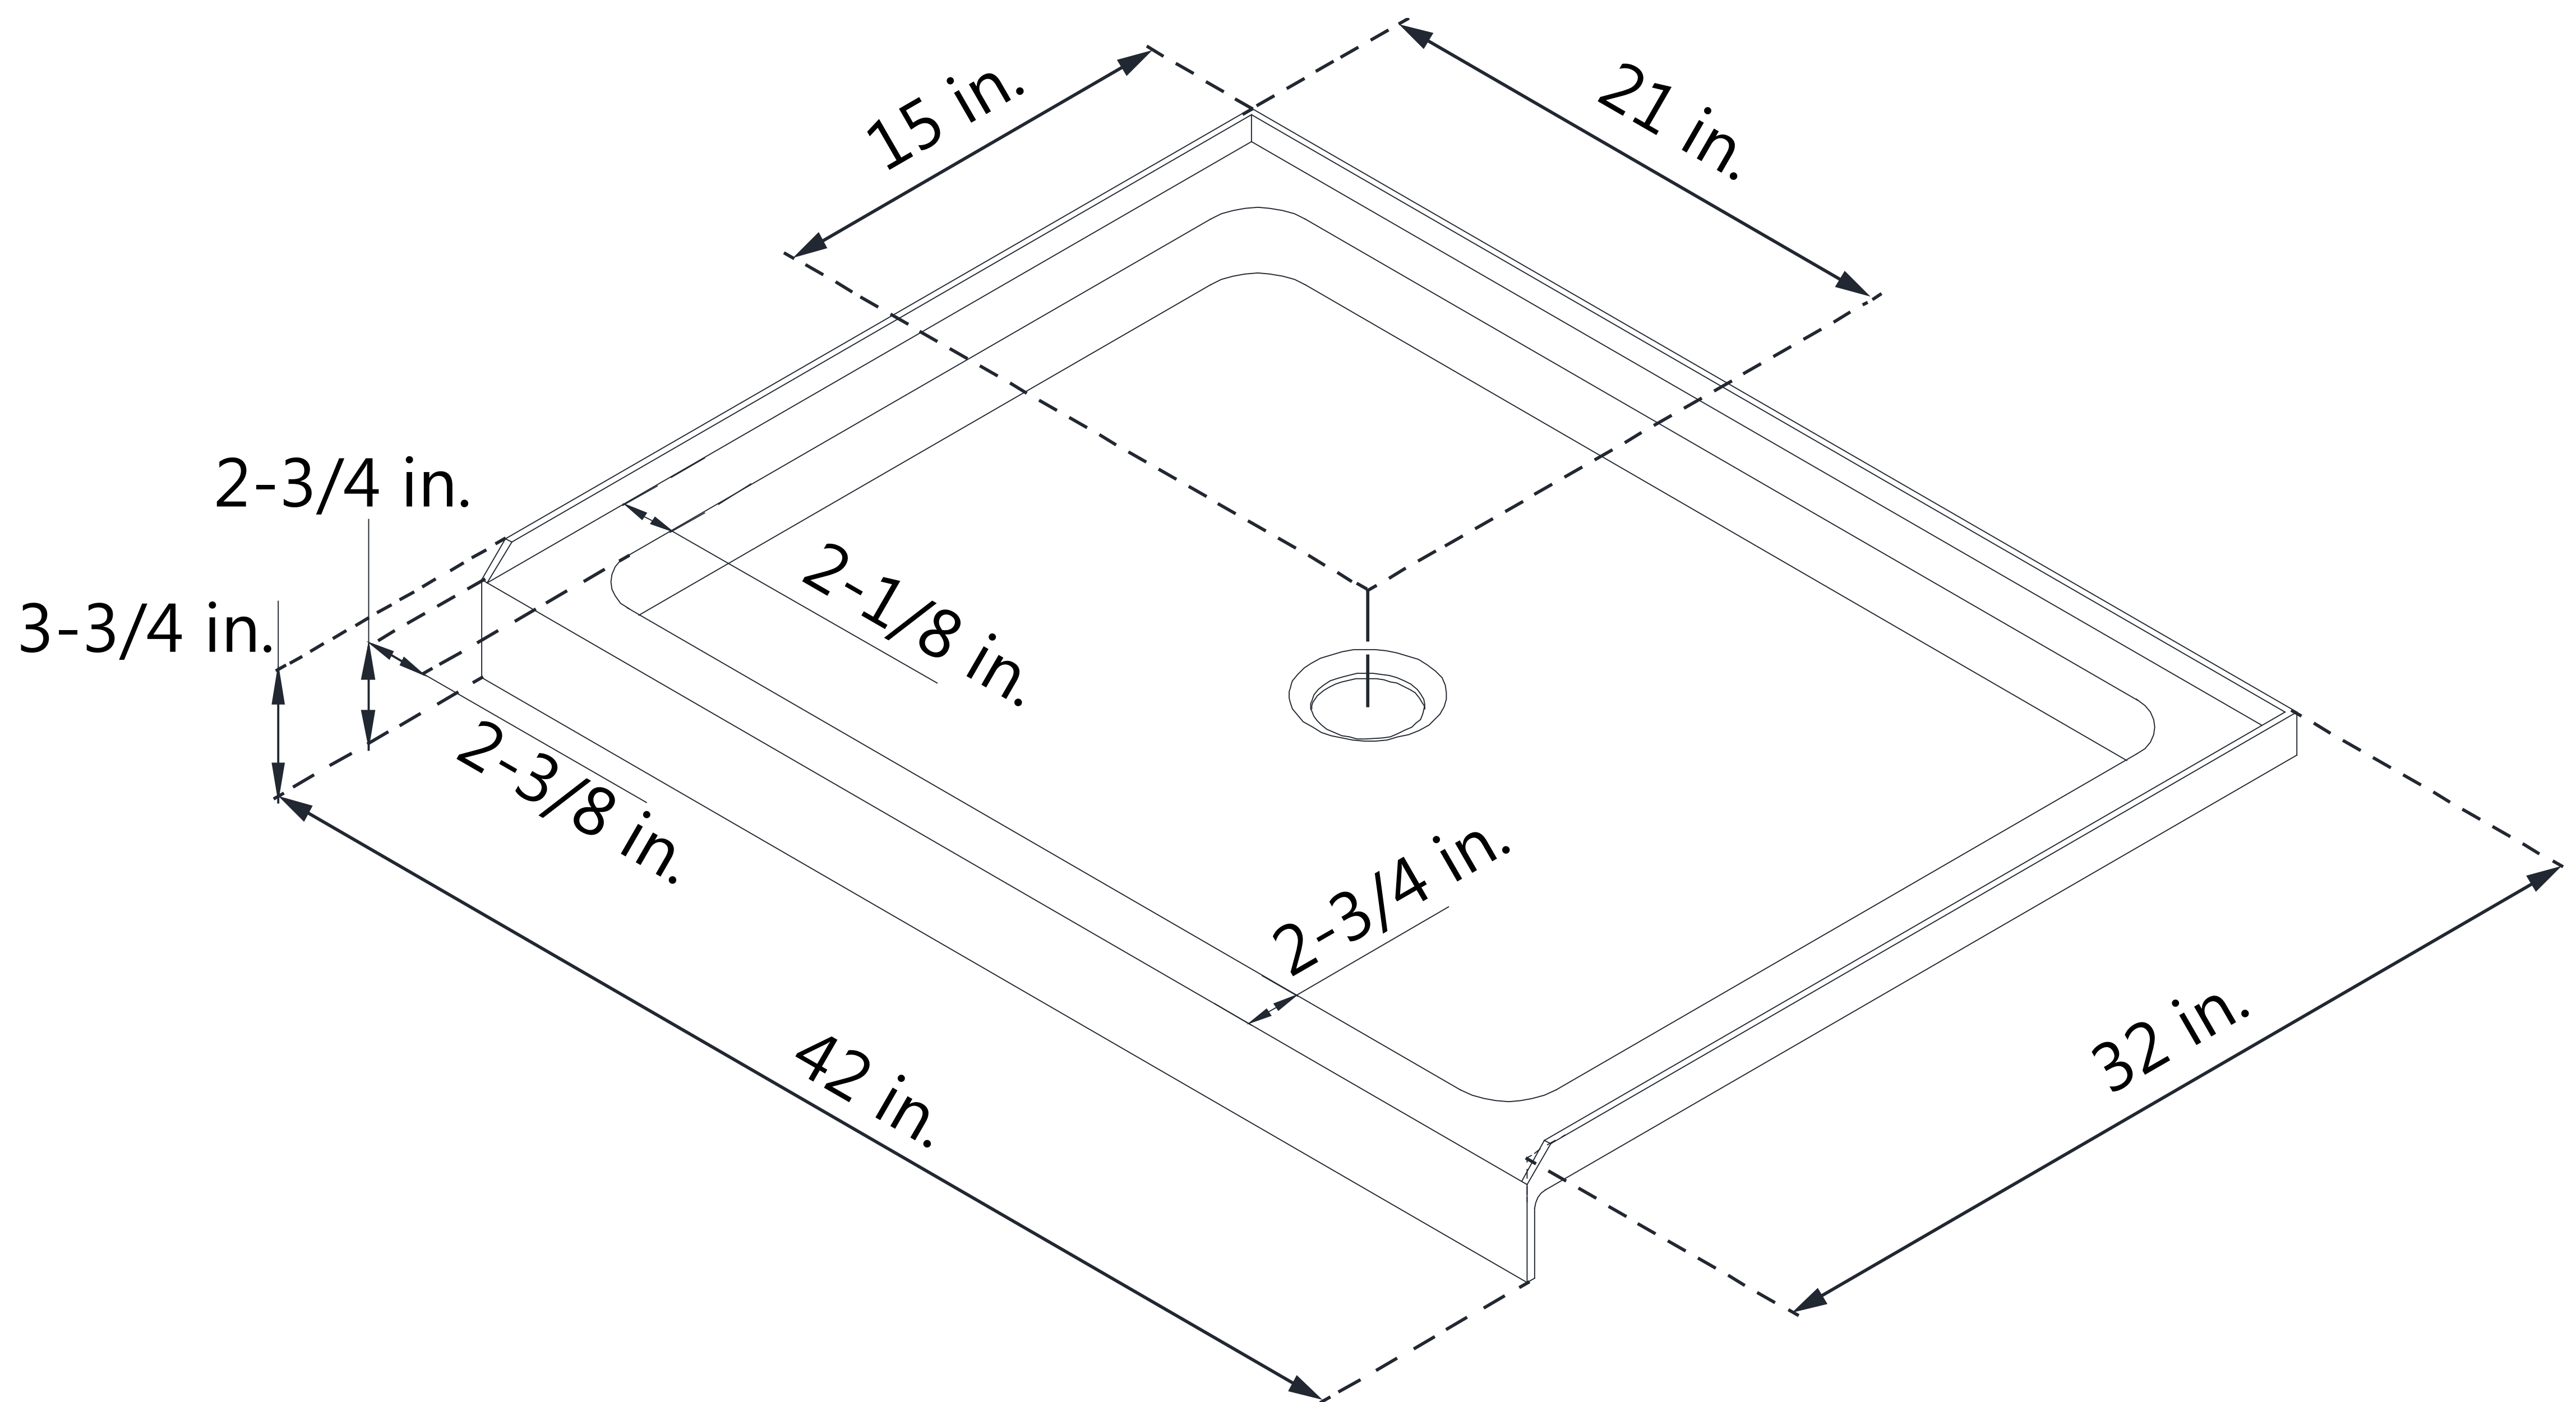

DLT-1132420

SLIMLINE SHOWERBASE

SINGLE THRESHOLD

CENTER DRAIN

Drain Hole Specs

DreamLine reserves the right to update or modify the hardware or materials pictured without prior notice for the purpose of product improvement and customer satisfaction.