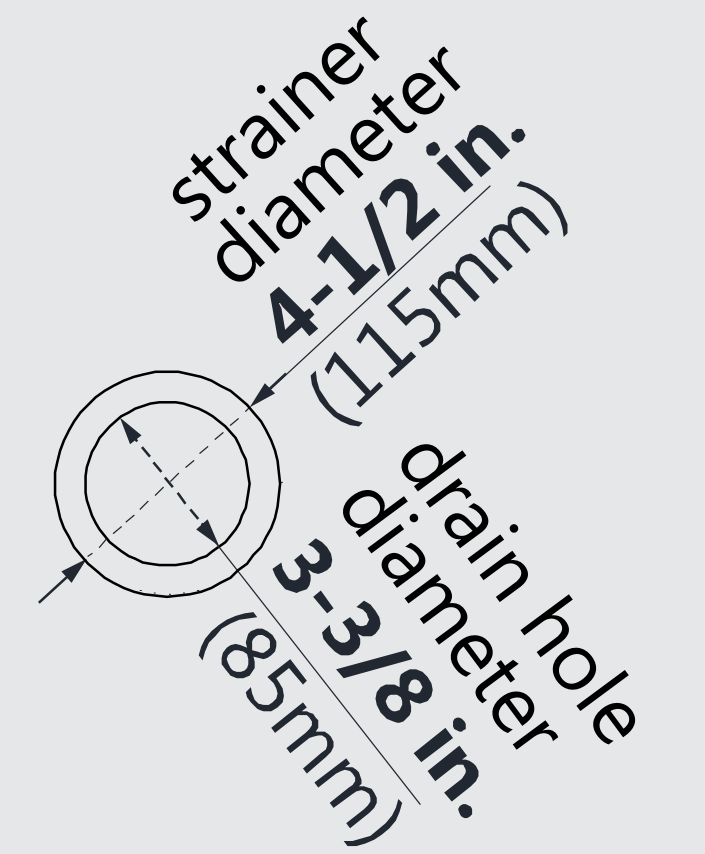

DLT-1134480

SLIMLINE SHOWER BASE

SINGLE THRESHOLD

CENTER DRAIN

Drain Hole Specs

DreamLine reserves the right to update or modify the hardware or materials pictured without prior notice for the purpose of product improvement and customer satisfaction.