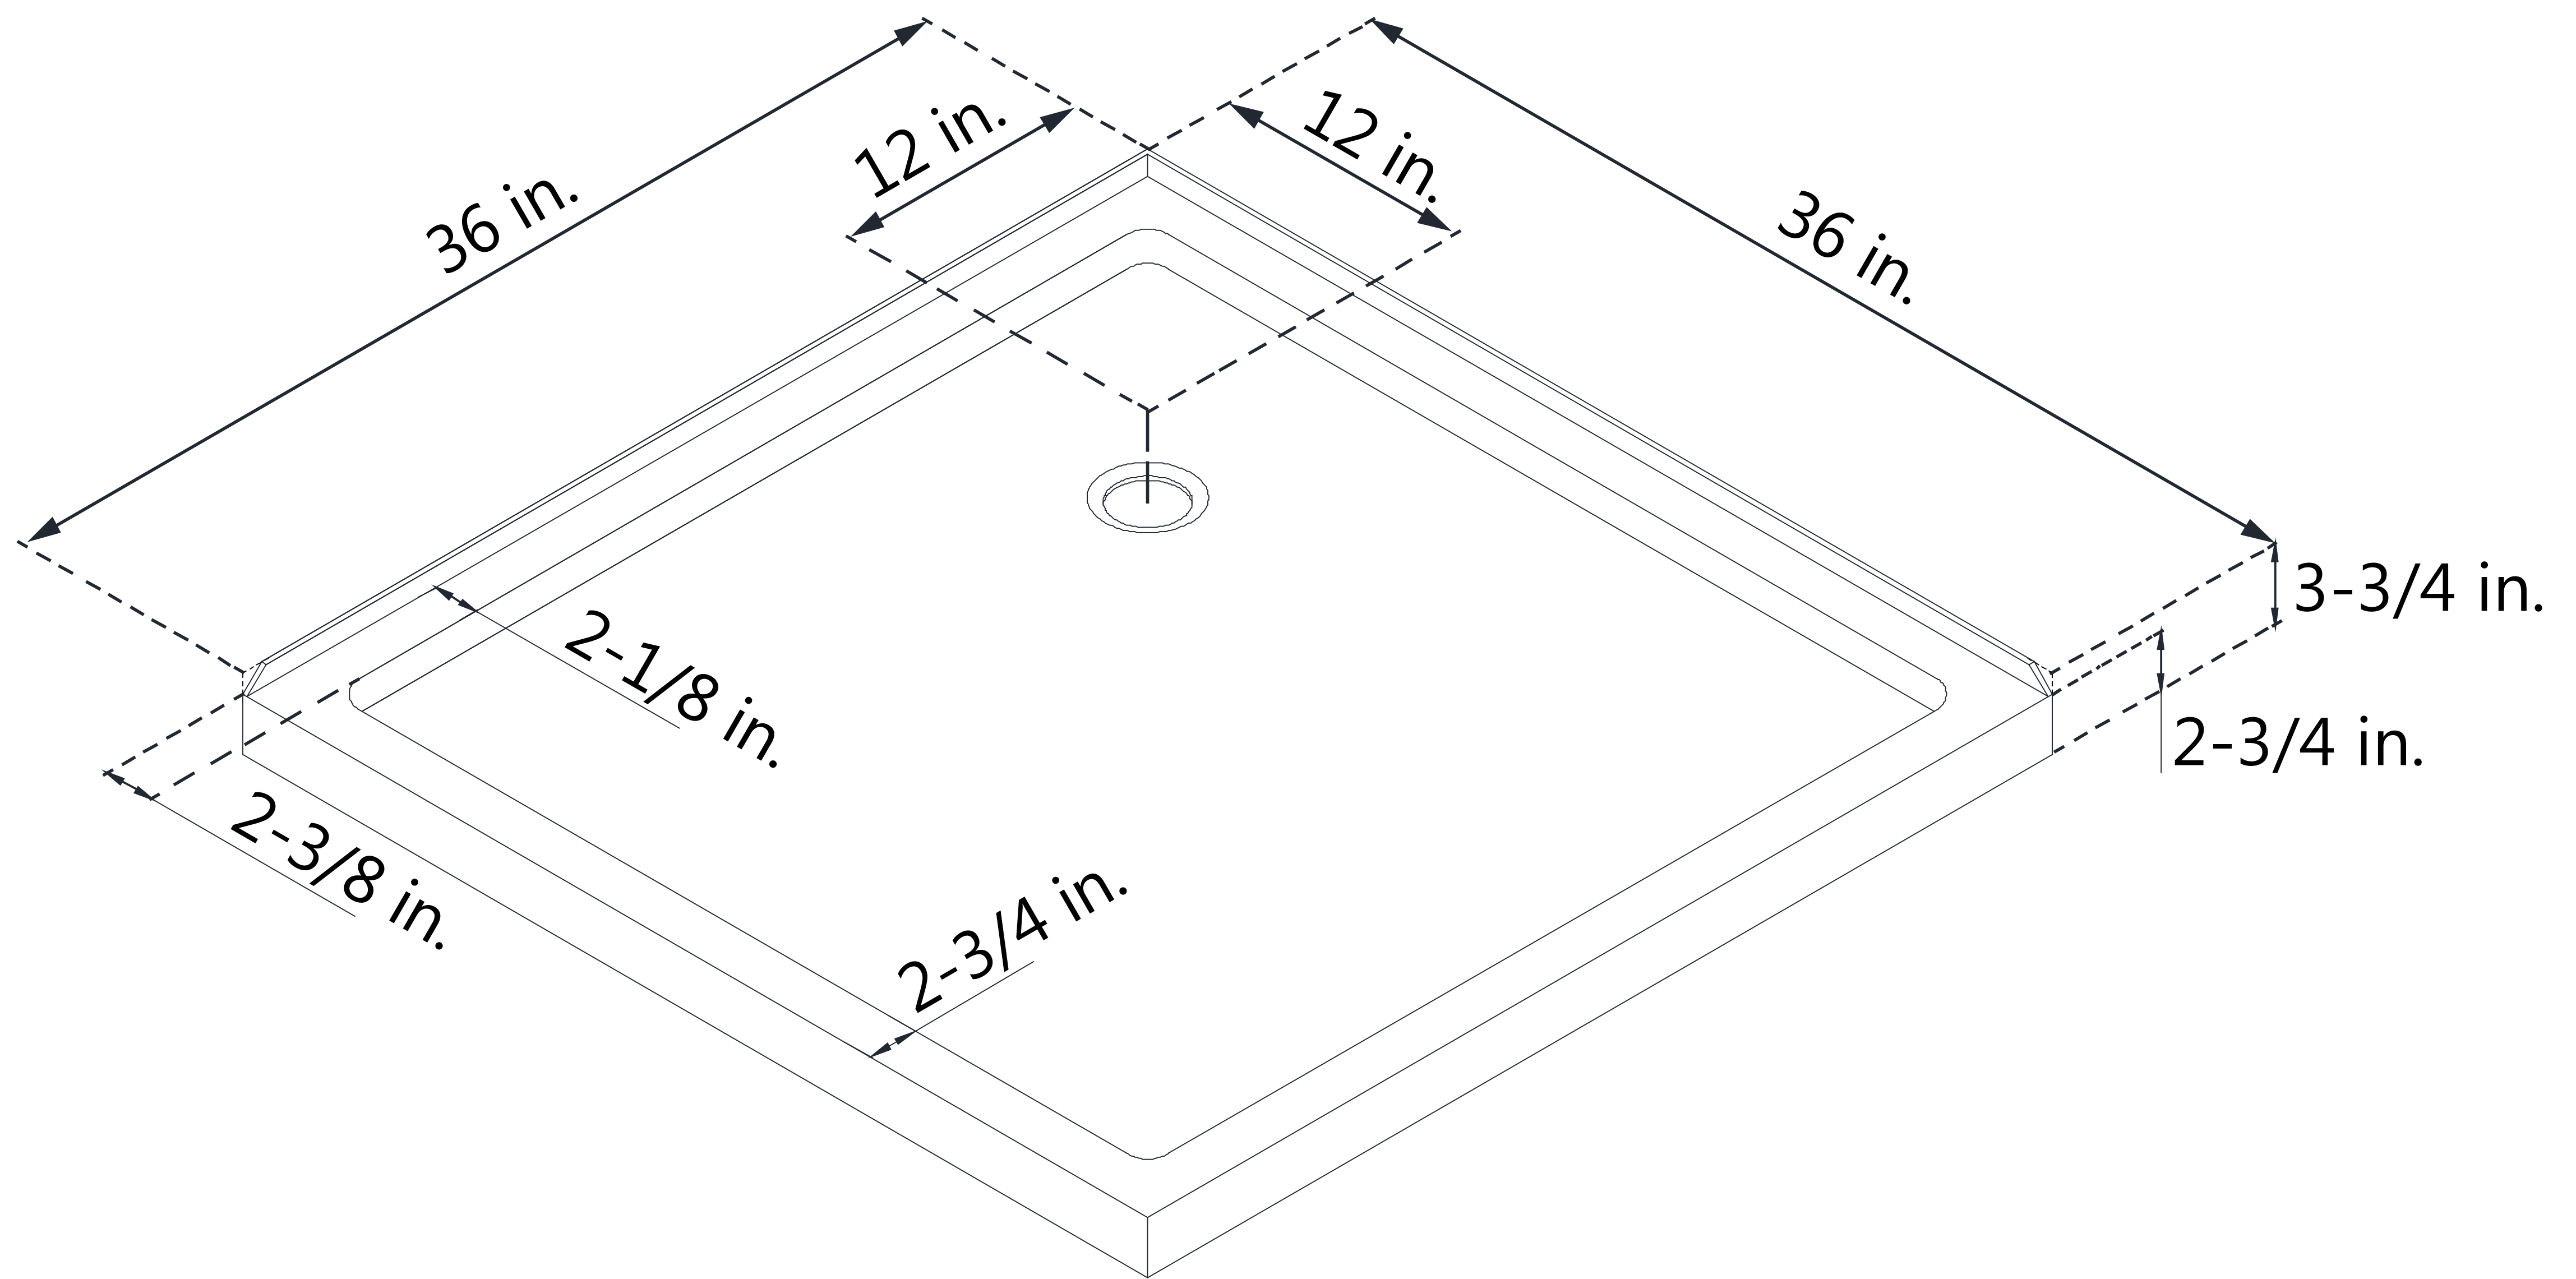

## DLT-1036360

SLIMLINE SHOWER BASE

DOUBLE THRESHOLD

**CORNER DRAIN**

### Drain Hole Specs

DreamLine reserves the right to update or modify the hardware or materials pictured without prior notice for the purpose of product improvement and customer satisfaction.