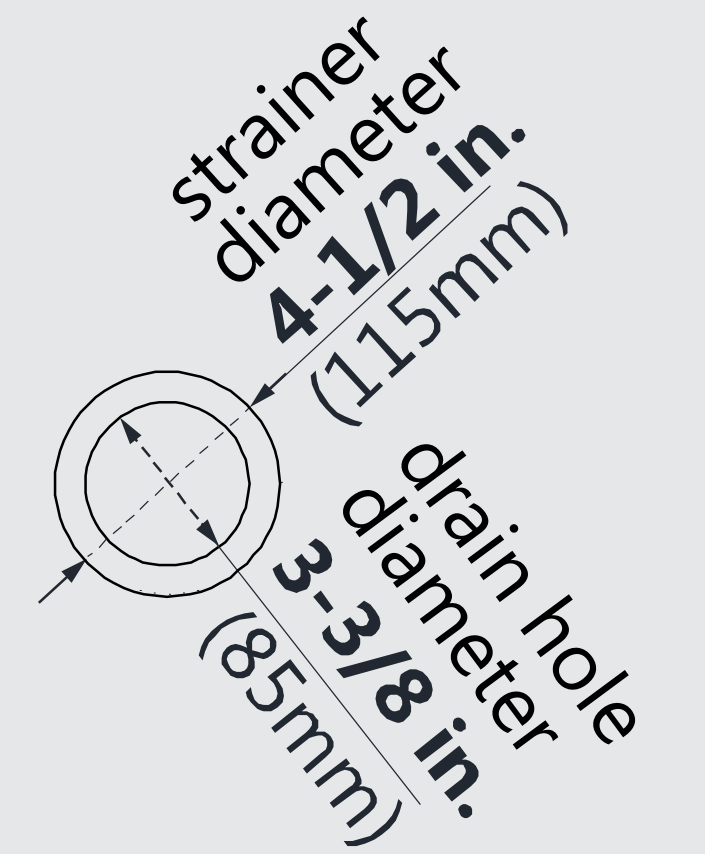

## DLT-1036360

SLIMLINE SHOWER BASE

DOUBLE THRESHOLD

**CORNER DRAIN**

### Drain Hole Specs

DreamLine reserves the right to update or modify the hardware or materials pictured without prior notice for the purpose of product improvement and customer satisfaction.