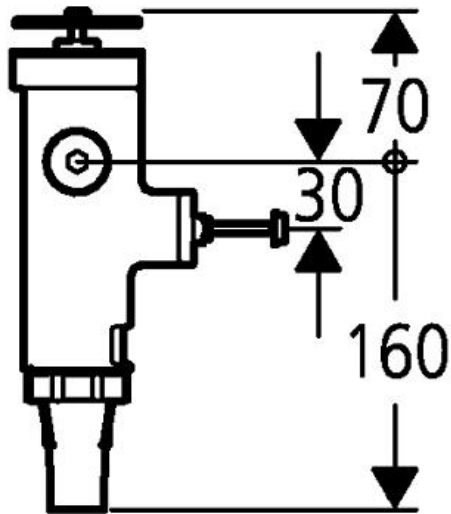

Flush valve for WC

MODEL # 43996000

Pure Freude
an Wasser

GROHE

Product Description:
Flush valve for WC

Standard Specification:
concealed installation
3/4"

retrofit for 677.00.200/677.03.200/680.00.200
without stop valve
without flush pipe

Color:

43996000 000 no colour