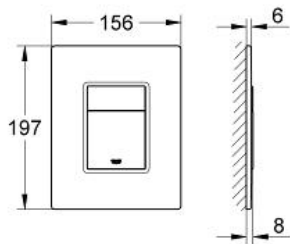

SKATE COSMOPOLITAN Wall plate

MODEL # 38845LS0

*Pure Freude
an Wasser*

GROHE
WAVE

Product Description:

Wall plate

Standard Specification:

with glass surface

for dual flush or start & stop actuation

for pneumatic discharge valve AV1

vertical and horizontal installation

156 x 197 mm

made of security glass

mounting set

not suitable for flushing cistern 6 l

GROHE StarLight finish

GROHE EcoJoy technology for less water and perfect flow

Color:

□ 38845LS0 LS0 Moon White, Yang White