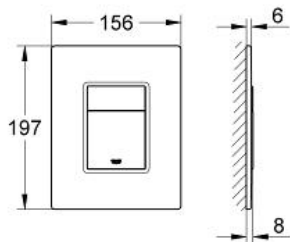

SKATE COSMOPOLITAN Wall plate

MODEL # 38845MF0

*Pure Freude
an Wasser*

GROHE
WAVE

Product Description:

Wall plate

Standard Specification:

with glass surface

for dual flush or start & stop actuation

for pneumatic discharge valve AV1

vertical and horizontal installation

156 x 197 mm

made of security glass

mounting set

not suitable for flushing cistern 6 l

GROHE StarLight finish

GROHE EcoJoy technology for less water and perfect flow

Color:

□ 38845MF0 MF0 frosted white