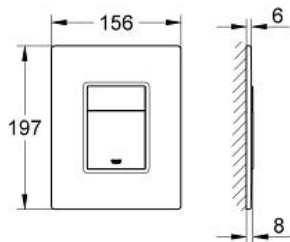

SKATE COSMOPOLITAN
Wall plate

MODEL # 38845KS0

Pure Freude
an Wasser

GROHE

Product Description:

Wall plate

Standard Specification:

with glass surface

for dual flush or start & stop actuation

for pneumatic discharge valve AV1

vertical and horizontal installation

156 x 197 mm

made of security glass

mounting set

not suitable for flushing cistern 6 l

GROHE StarLight finish

Wall plate

Standard Specification:

with glass surface

for dual flush or start & stop actuation

for pneumatic discharge valve AV1

vertical and horizontal installation

156 x 197 mm

made of security glass

vertical and horizontal installation

156 x 197 mm

made of security glass

mounting set

not suitable for flushing cistern 6 l

GROHE StarLight finish

GROHE EcoJoy technology for less water and perfect flow

Color: