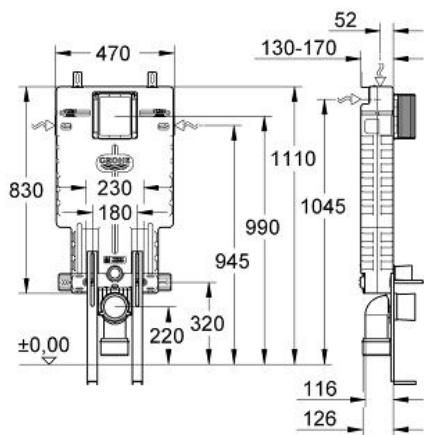

Uniset for WC  
MODEL # 38642001

Pure Freude  
an Wasser

GROHE

**Product Description:**

**Uniset for WC**

**Standard Specification:**

**flushing cistern GD 2**

with small maintenance access  
sound-insulating EPS module for  
masonry-in  
830 x 470 x 130 mm  
rail adaptors for modular fixing  
wall rail with fixing accessories for  
single installation  
for single or rail installation  
2 WC fixing bolts  
distance of fixing bolts 180/230 mm  
fixing device for ceramic  
outlet bend Ø 90 mm  
depth adjustable  
reducer Ø 90/110 mm

**flushing cistern GD 2, 6 - 9 l**

inlet and outlet connecting set  
adjustment ex factory 6 l and 3 l  
pneumatic discharge valve offering 3 modes of  
operation: dual flush or start/stop or single flush  
water supply from left/right/back or top  
low noise (group I acc. to German Noise Specification)  
insulated against condensation  
½" water supply connection including integrated  
angle valve and push fit flexible hose union  
no tools required for the installation of the inspection  
shaft incl. protection during construction phase  
for vertical or horizontal use  
with support feet

for mounting of small flush plates please order  
revision shaft 40 911 000 (sold separately)

**Color:**

□ 38642001 001 no colour