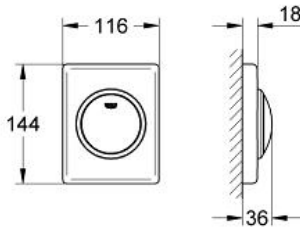

SKATE
Wall plate
MODEL # 38595SH0

Pure Freude
an Wasser

GROHE

Product Description:
Wall plate

Standard Specification:
116 x 144 mm
with push button actuation

Color:
 38595SH0 SH0 alpine-white

SKATE
Wall plate
MODEL # 38595P00

Pure Freude
an Wasser

GROHE

Product Description:
Wall plate

Standard Specification:
116 x 144 mm
with push button actuation
GROHE StarLight chrome finish

Color:
 38595P00 P00 mattchrome

SKATE
Wall plate
MODEL # 38595000

*Pure Freude
an Wasser*

GROHE
WAVE

Product Description:
Wall plate

Standard Specification:
116 x 144 mm
with push button actuation
GROHE StarLight chrome finish

Color:
□ 38595000 000 chrome