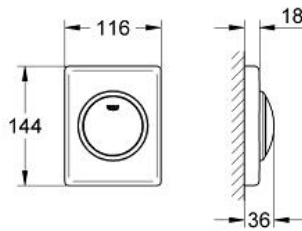

SKATE
Wall plate
MODEL # 38595SH0

Pure Freude
an Wasser

GROHE

Product Description:
Wall plate

Standard Specification:
116 x 144 mm
with push button actuation

Color:
 38595SH0 SH0 alpine-white

SKATE
Wall plate
MODEL # 38595P00

Pure Freude
an Wasser

GROHE

Product Description:
Wall plate

Standard Specification:
116 x 144 mm
with push button actuation
GROHE StarLight chrome finish

Color:
 38595P00 P00 mattchrome

SKATE
Wall plate
MODEL # 38595000

*Pure Freude
an Wasser*

GROHE
WAVE

Product Description:
Wall plate

Standard Specification:
116 x 144 mm
with push button actuation
GROHE StarLight chrome finish

Color:
□ 38595000 000 chrome