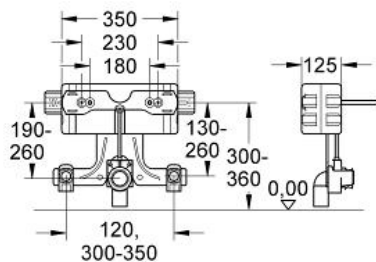

Uniset for bidet

MODEL # 37578001

Pure Freude
an Wasser

GROHE

Product Description:

Uniset for bidet

Standard Specification:

sound-insulating EPS module for masonry-in with closed surface rail adaptors for modular fixing for single or series installation wall rail with fixing accessories for single installation bidet fixing bolts height adjustable fitting and outlet connections HT-outlet bend \varnothing 50 mm seal \varnothing 32 mm 2 variable fitting connections fixing material for bidet **without support feet**