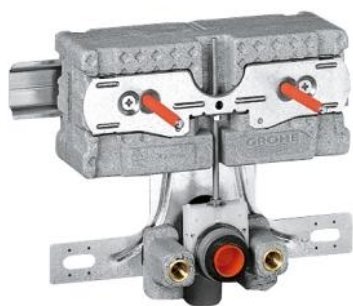

Uniset for bidet

MODEL # 37578001

Pure Freude
an Wasser

GROHE

Product Description:

Uniset for bidet

Standard Specification:

sound-insulating EPS module for masonry-in with closed surface rail adaptors for modular fixing for single or series installation wall rail with fixing accessories for single installation bidet fixing bolts height adjustable fitting and outlet connections HT-outlet bend \varnothing 50 mm seal \varnothing 32 mm 2 variable fitting connections fixing material for bidet **without support feet**

Color:

□ 37578001 001 no colour