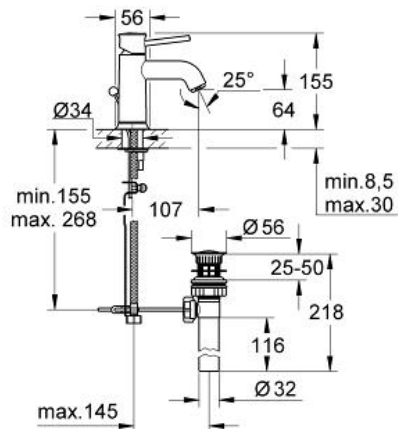

GROHE BAUCLASSIC  
Single-lever basin mixer 1/2"

MODEL # 32862000

Pure Freude  
an Wasser

GROHE

**Product Description:**  
Single-lever basin mixer 1/2"

**Standard Specification:**  
single hole installation  
metal lever  
28 mm ceramic cartridge  
chrome finish  
mousseur  
pop-up waste set 1"  
flexible connection hoses  
rapid installation system

**Color:**  
□ 32862000 000 chrome