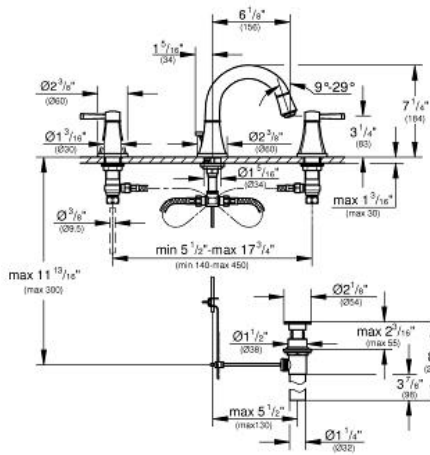

Three-hole basin mixer 1/2" S-Size

MODEL # 2041800A

Pure Freude an Wasser

GROHE America, Inc | 200 North Gary Avenue, Suite G, Roselle, IL 60172
 Phone: +1 (800) 444-7643 | Fax: +1 (800) 225-2778 | us-customerservice@grohe.com

Product Description:
 Three-hole basin mixer 1/2"
 S-Size

- Standard Specification:**
- Valves hot/cold with 1/2" cartridge (90°)
 - GROHE StarLight finish
 - GROHE EcoJoy technology for less water and perfect flow
 - GROHE AquaGuide adjustable mousseur 1.2 gpm
 - 1 1/4" pop-up waste set
 - Max flow rate: 1.2 gpm (4.56 L/min)

Color:
 2041800A 00A chrome

GRANDERA

Three-hole basin mixer 1/2" S-Size

MODEL # 20418ENA

Pure Freude an Wasser

GROHE America, Inc | 200 North Gary Avenue, Suite G, Roselle, IL 60172
 Phone: +1 (800) 444-7643 | Fax: +1 (800) 225-2778 | us-customerservice@grohe.com