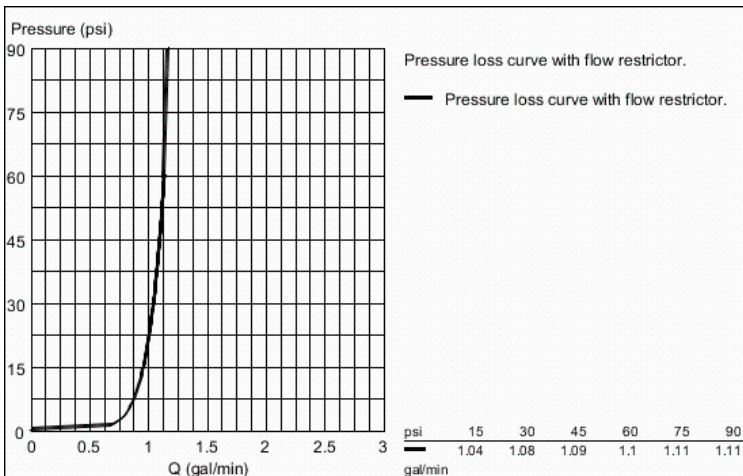

Product Description:
Three-hole basin mixer 1/2"
S-Size

1. **Standard Specification:**
2. Valves hot/cold with 1/2" cartridge (90°)
   - GROHE StarLight finish
   - GROHE EcoJoy technology for less water and perfect flow
   - GROHE AquaGuide adjustable mousseur 1.2 gpm
   - 1 1/4" pop-up waste set
   - Max flow rate: 1.2 gpm (4.56 L/min)

Color:
☐ 2041800A 00A chrome