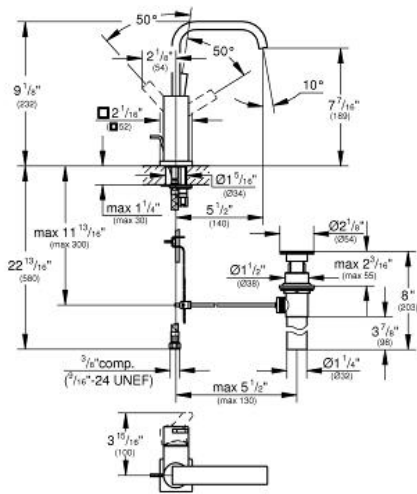

ALLURE
Single-lever basin mixer 1/2"
L-Size

MODEL # 3212800A

GROHE America, Inc | 200 North Gary Avenue, Suite G, Roselle, IL 60172
Phone: +1 (800) 444-7643 | Fax: +1 (800) 225-2778 | us-customerservice@grohe.com

Pure Freude an Wasser

Product Description:
Single-lever basin mixer 1/2"
L-Size

- Standard Specification:**
- Single hole installation
 - **GROHE SilkMove** 28 mm ceramic cartridge
 - **GROHE StarLight** finish
 - U spout
 - Flow control
 - Stainless steel flex lines
 - 1 1/4" pop-up waste set
 - Quick installation system
 - Max flow rate: 1.2 gpm (4.56 L/min)

Color:
□ 3212800A 00A chrome