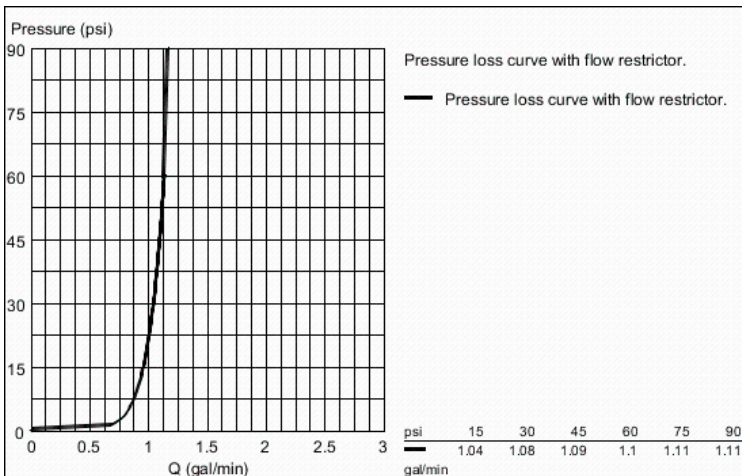

Color:

- 2331400A 00A chrome