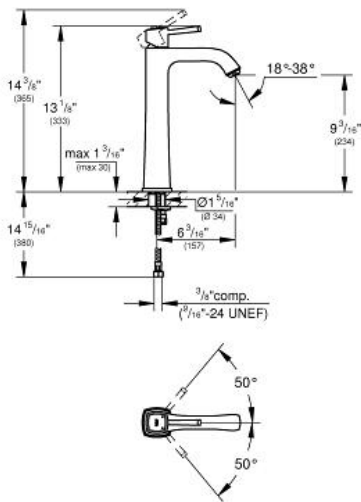

# GRANDERA Lavatory Centerset XL-Size

MODEL # 2331400A

Pure Freude an Wasser

GROHE America, Inc | 200 North Gary Avenue, Suite G, Roselle, IL 60172  
Phone: +1 (800) 444-7643 | Fax: +1 (800) 225-2778 | us-customerservice@grohe.com

## Product Description: Lavatory Centerset XL-Size

### Standard Specification:

- For free-standing bath sinks
- **GROHE SilkMove** 28 mm ceramic cartridge
- Temperature limiter
- **GROHE StarLight** finish
- **GROHE EcoJoy** technology for less water and perfect flow
- **GROHE QuickFix** rapid installation system
- **GROHE AquaGuide** adjustable mousseur 1.2 gpm
- Smooth body
- Stainless steel flex lines
- Max flow rate: 1.2 gpm (4.56 L/min)