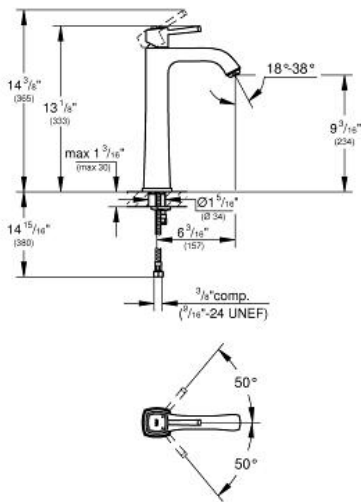

### Standard Specification:

- For free-standing bath sinks
- **GROHE SilkMove** 28 mm ceramic cartridge
- Temperature limiter
- **GROHE StarLight** finish
- **GROHE EcoJoy** technology for less water and perfect flow
- **GROHE QuickFix** rapid installation system
- **GROHE AquaGuide** adjustable mousseur 1.2 gpm
- Smooth body
- Stainless steel flex lines
- Max flow rate: 1.2 gpm (4.56 L/min)

# GRANDERA Lavatory Centerset XL-Size

MODEL # 23314ENA

GROHE America, Inc | 200 North Gary Avenue, Suite G, Roselle, IL 60172  
Phone: +1 (800) 444-7643 | Fax: +1 (800) 225-2778 | us-customerservice@grohe.com

## Product Description: Lavatory Centerset XL-Size