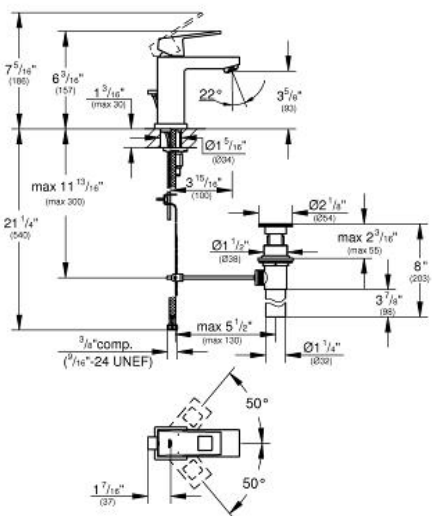

EUROCUBE Lavatory Centerset S-Size

MODEL # 2312900A

GROHE America, Inc | 200 North Gary Avenue, Suite G, Roselle, IL 60172
Phone: +1 (800) 444-7643 | Fax: +1 (800) 225-2778 | us-customerservice@grohe.com

Pure Freude an Wasser

Product Description: Lavatory Centerset S-Size

Standard Specification:

- Single hole installation
- Metal lever handle
- **GROHE SilkMove** 28 mm ceramic cartridge
- Temperature limiter
- **GROHE StarLight** finish
- **GROHE EcoJoy** technology for less water and perfect flow
- **GROHE QuickFix** installation system
- Flow control
- 1 1/4" pop-up waste set
- Stainless steel flex lines
- Max flow rate: 1.2 gpm (4.56 L/min)

Color:

- 2312900A 00A chrome