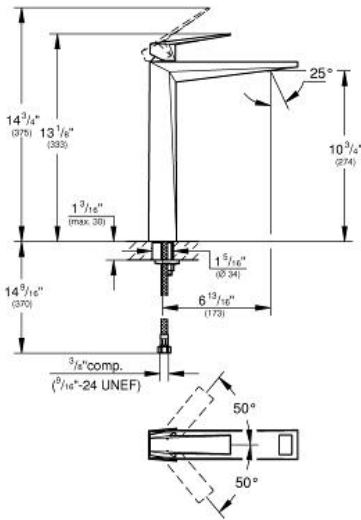

ALLURE BRILLIANT

Deck mount vessel

XL-Size

MODEL # 2311500A

Pure Freude an Wasser

GROHE America, Inc | 200 North Gary Avenue, Suite G, Roselle, IL 60172
 Phone: +1 (800) 444-7643 | Fax: +1 (800) 225-2778 | us-customerservice@grohe.com

Product Description:

Deck mount vessel
 XL-Size

Standard Specification:

- For free-standing bath sinks
- **GROHE QuickFix** rapid installation system
- Temperature limiter
- Smooth body
- Stainless steel flex lines
- Spout with integrated flow control
- **GROHE EcoJoy** technology for less water and perfect flow
- **GROHE StarLight** finish
- **GROHE SilkMove** 28 mm ceramic cartridge
- Max flow rate: 1.2 gpm (4.56 L/min)

Color:

□ 2311500A 00A chrome