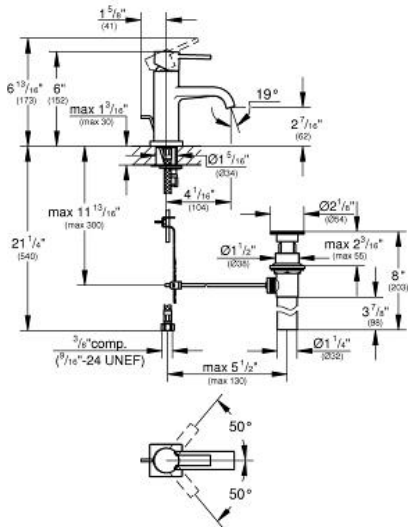

ALLURE Lavatory Centerset M-Size

MODEL # 2307700A

Pure Freude an Wasser

GROHE America, Inc | 200 North Gary Avenue, Suite G, Roselle, IL 60172
Phone: +1 (800) 444-7643 | Fax: +1 (800) 225-2778 | us-customerservice@grohe.com

Product Description: Lavatory Centerset M-Size

Standard Specification:

- GROHE EcoJoy technology for less water and perfect flow
- Single hole installation
- GROHE SilkMove 28 mm ceramic cartridge
- GROHE StarLight finish
- Flow control
- 1 1/4" pop-up waste set
- Stainless steel flex lines
- Quick installation system
- Max flow rate: 1.2 gpm (4.56 L/min)

Color:

- 2307700A 00A chrome