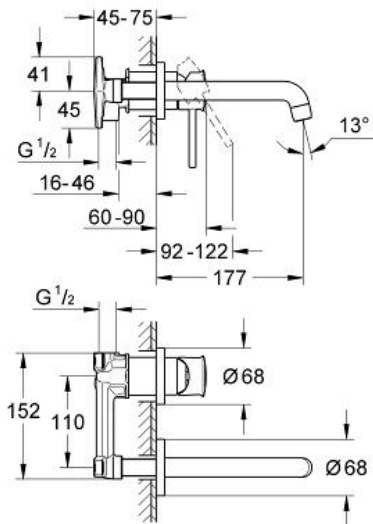

GROHE BAUCLASSIC  
Two-hole basin mixer

MODEL # 20292000

Pure Freude  
an Wasser

**Product Description:**  
Two-hole basin mixer

**Standard Specification:**

wall mounted  
consisting of:  
set for final installation and concealed body  
metal lever  
35 mm ceramic cartridge  
chrome finish  
mousseur  
center distance 110 mm  
projection 166 mm

**Color:**

□ 20292000 000 chrome