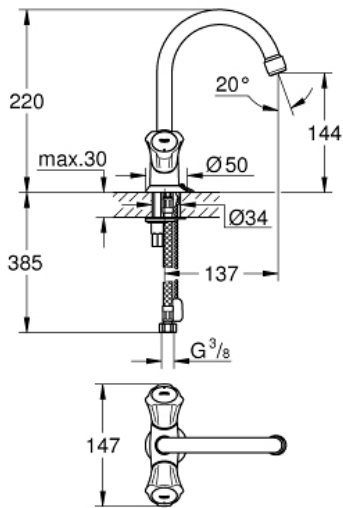

COSTA L
 One-hole basin mixer, 1/2"
 MODEL # 21337001

Pure Freude
 an Wasser

Product Description:
 One-hole basin mixer, 1/2"

Standard Specification:
 metal handles
 heat-insulated
 screwable
 Longlife-headpart
 swivel tubular spout with mousseur
 retractable chain
 flexible connection hoses
GROHE StarLight chrome finish

Color:
 □ 21337001 001 chrome