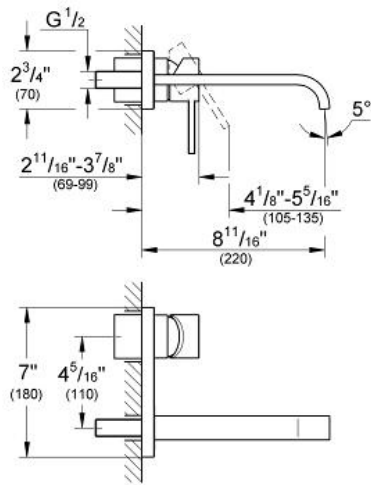

ALLURE
Two-Hole Basin Mixer
M-Size

MODEL # 1938700A

Pure Freude an Wasser

GROHE America, Inc | 200 North Gary Avenue, Suite G, Roselle, IL 60172
Phone: +1 (800) 444-7643 | Fax: +1 (800) 225-2778 | us-customerservice@grohe.com

Product Description:
Two-Hole Basin Mixer
M-Size

Standard Specification:

- Requires Vessel Rough-In Valve 33 780
- Wall mount
- With metal plate
- Spout with flow control
- Spout Reach: $8 \frac{11}{16}$ "
- Center distance $4 \frac{5}{16}$ " (110 mm)
- Without concealed body
- **GROHE StarLight** finish
- Max flow rate: 1.2 gpm (4.56 L/min)

Color:

- 1938700A 00A chrome