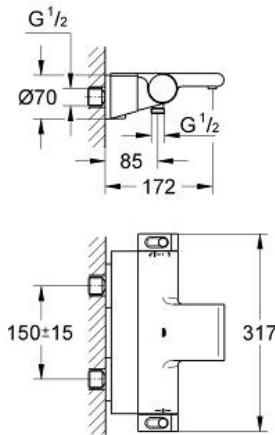

GROHTHERM 2000
Thermostatic bath mixer 1/2"
MODEL # 34464001

Pure Freude
an Wasser

Product Description:
Thermostatic bath mixer 1/2"

Standard Specification:

- wall mounted
- 100% GROHE CoolTouch** consisting of safety housing + S-unions with CoolTouch escutcheons
- GROHE StarLight** chrome finish
- GROHE Aqua Paddles, ergonomically shaped handles**
- GROHE SafeStop** safety button at 38°C
- GROHE SafeStop Plus** (optional) additional temperature limiter at 43° C
- GROHE TurboStat** compact cartridge with wax thermoelement
- integrated mixed water shut off
- GROHE AquaDimmer Eco** with multiple function:
 - integrated **GROHE EcoButton** (economy button with economy stop for shower)
 - flow control
 - diverter: bath/shower
 - shower bottom outlet 1/2"
 - GROHE XL Waterfall
 - flow straightener
 - built-in non return valves
 - dirt strainers
 - protected against backflow
 - covered S-unions, CoolTouch escutcheons with wall sealing
 - GROHE EasyReach** shower tray
 - removable for easy cleaning
 - chrome
 - GROHE EcoJoy** technology for less water and perfect flow