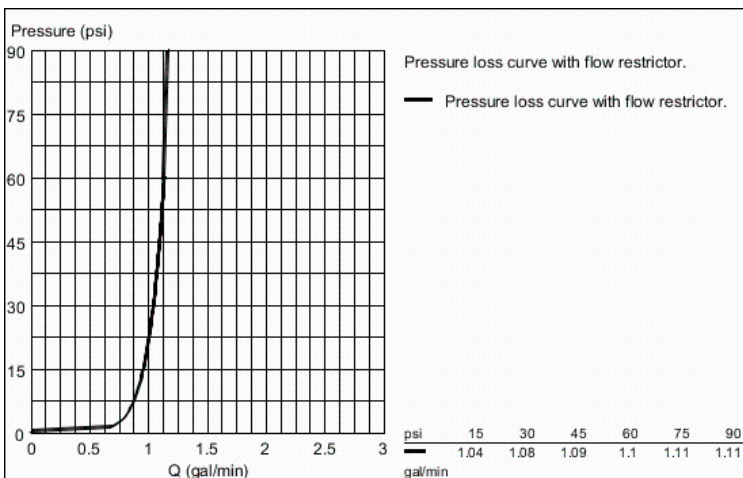

Color:

- 3427100A 00A chrome