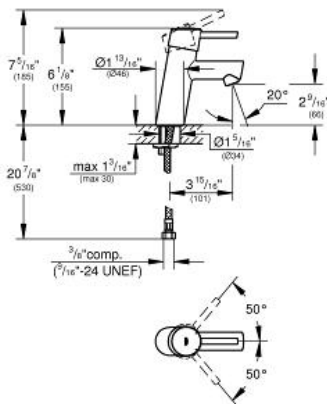

Pure Freude an Wasser

ADA

Product Description:
Lavatory Centerset
S-Size

Standard Specification:

- GROHE EcoJoy technology for less water and perfect flow
- Single hole installation
- Metal lever handle
- GROHE SilkMove 28 mm ceramic cartridge
- GROHE StarLight finish
- Flow control
- Smooth body
- Stainless steel flex lines
- GROHE QuickFix installation system with centering support
- Optional temperature limiter
- Max flow rate: 1.2 gpm (4.56 L/min)

ADA

Product Description:
Lavatory Centerset
S-Size

Standard Specification:

- GROHE EcoJoy technology for less water and perfect flow
- Single hole installation
- Metal lever handle
- GROHE SilkMove 28 mm ceramic cartridge
- GROHE StarLight finish
- Flow control
- Smooth body
- Stainless steel flex lines
- GROHE QuickFix installation system with centering support
- Optional temperature limiter
- Max flow rate: 1.2 gpm (4.56 L/min)