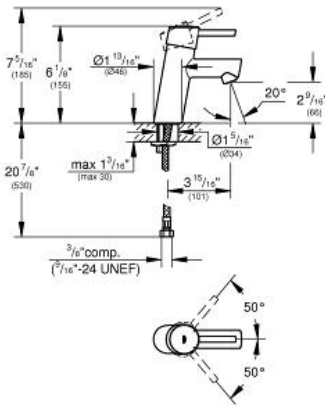

CONCETTO Lavatory Centerset S-Size

MODEL # 3427100A

GROHE America, Inc | 200 North Gary Avenue, Suite G, Roselle, IL 60172
Phone: +1 (800) 444-7643 | Fax: +1 (800) 225-2778 | us-customerservice@grohe.com

Pure Freude an Wasser

ADA

Product Description:
Lavatory Centerset
S-Size

Standard Specification:

- GROHE EcoJoy technology for less water and perfect flow
- Single hole installation
- Metal lever handle
- GROHE SilkMove 28 mm ceramic cartridge
- GROHE StarLight finish
- Flow control
- Smooth body
- Stainless steel flex lines
- GROHE QuickFix installation system with centering support
- Optional temperature limiter
- Max flow rate: 1.2 gpm (4.56 L/min)

ADA

Product Description:
Lavatory Centerset
S-Size

Standard Specification:

- GROHE EcoJoy technology for less water and perfect flow
- Single hole installation
- Metal lever handle
- GROHE SilkMove 28 mm ceramic cartridge
- GROHE StarLight finish
- Flow control
- Smooth body
- Stainless steel flex lines
- GROHE QuickFix installation system with centering support
- Optional temperature limiter
- Max flow rate: 1.2 gpm (4.56 L/min)