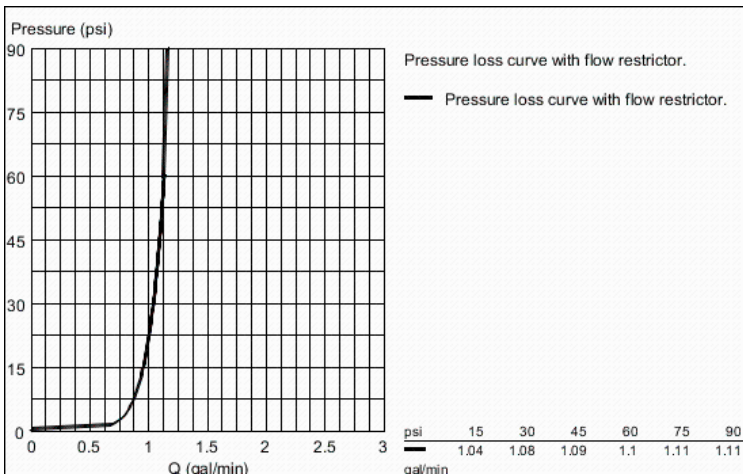

Color:

- 3427000A 00A chrome