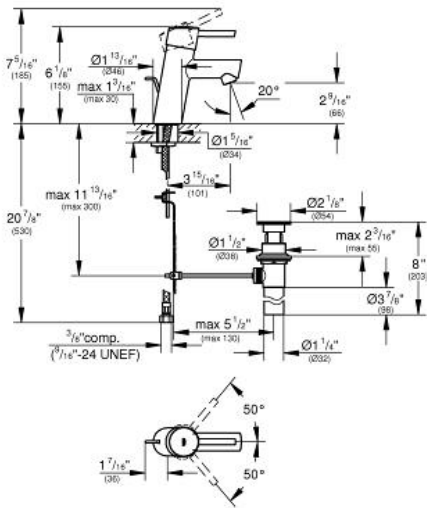

CONCETTO Lavatory Centerset S-Size

MODEL # 3427000A

GROHE America, Inc | 200 North Gary Avenue, Suite G, Roselle, IL 60172
Phone: +1 (800) 444-7643 | Fax: +1 (800) 225-2778 | us-customerservice@grohe.com

Pure Freude an Wasser

ADA

Product Description:
Lavatory Centerset
S-Size

Standard Specification:

- GROHE EcoJoy technology for less water and perfect flow
- Single hole installation
- Metal lever handle
- GROHE SilkMove 28 mm ceramic cartridge
- GROHE StarLight finish
- Flow control
- 1 1/4" pop-up waste set
- Stainless steel flex lines
- GROHE QuickFix installation system with centering support
- Temperature limiter
- Max flow rate: 1.2 gpm (4.56 L/min)

Applicable Codes & Standards:

- EPA WaterSense®

Color:

- 3427000A 00A chrome

CONCETTO Lavatory Centerset S-Size

MODEL # 34270ENA

GROHE America, Inc | 200 North Gary Avenue, Suite G, Roselle, IL 60172
Phone: +1 (800) 444-7643 | Fax: +1 (800) 225-2778 | us-customerservice@grohe.com

Pure Freude an Wasser

ADA

Product Description: Lavatory Centerset S-Size

Standard Specification:

- GROHE EcoJoy technology for less water and perfect flow
- Single hole installation
- Metal lever handle
- GROHE SilkMove 28 mm ceramic cartridge
- GROHE StarLight finish
- 1 1/4" pop-up waste set
- Flow control
- Stainless steel flex lines
- GROHE QuickFix installation system with centering support
- Temperature limiter
- Max flow rate: 1.2 gpm (4.56 L/min)