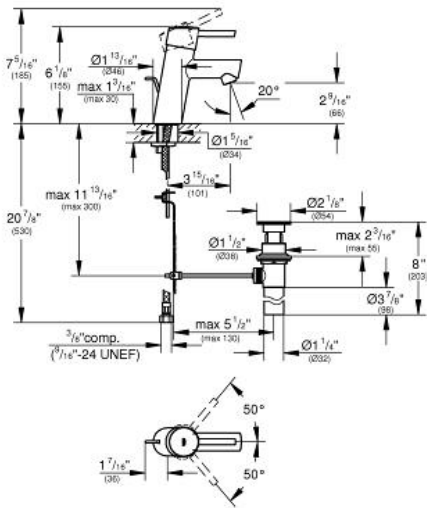

Pure Freude an Wasser

ADA

Product Description:
Lavatory Centerset
S-Size

Standard Specification:

- GROHE EcoJoy technology for less water and perfect flow
- Single hole installation
- Metal lever handle
- GROHE SilkMove 28 mm ceramic cartridge
- GROHE StarLight finish
- Flow control
- 1 1/4" pop-up waste set
- Stainless steel flex lines
- GROHE QuickFix installation system with centering support
- Temperature limiter
- Max flow rate: 1.2 gpm (4.56 L/min)

Pure Freude an Wasser

ADA

Product Description: Lavatory Centerset S-Size

Standard Specification:

- GROHE EcoJoy technology for less water and perfect flow
- Single hole installation
- Metal lever handle
- GROHE SilkMove 28 mm ceramic cartridge
- GROHE StarLight finish
- 1 1/4" pop-up waste set
- Flow control
- Stainless steel flex lines
- GROHE QuickFix installation system with centering support
- Temperature limiter
- Max flow rate: 1.2 gpm (4.56 L/min)