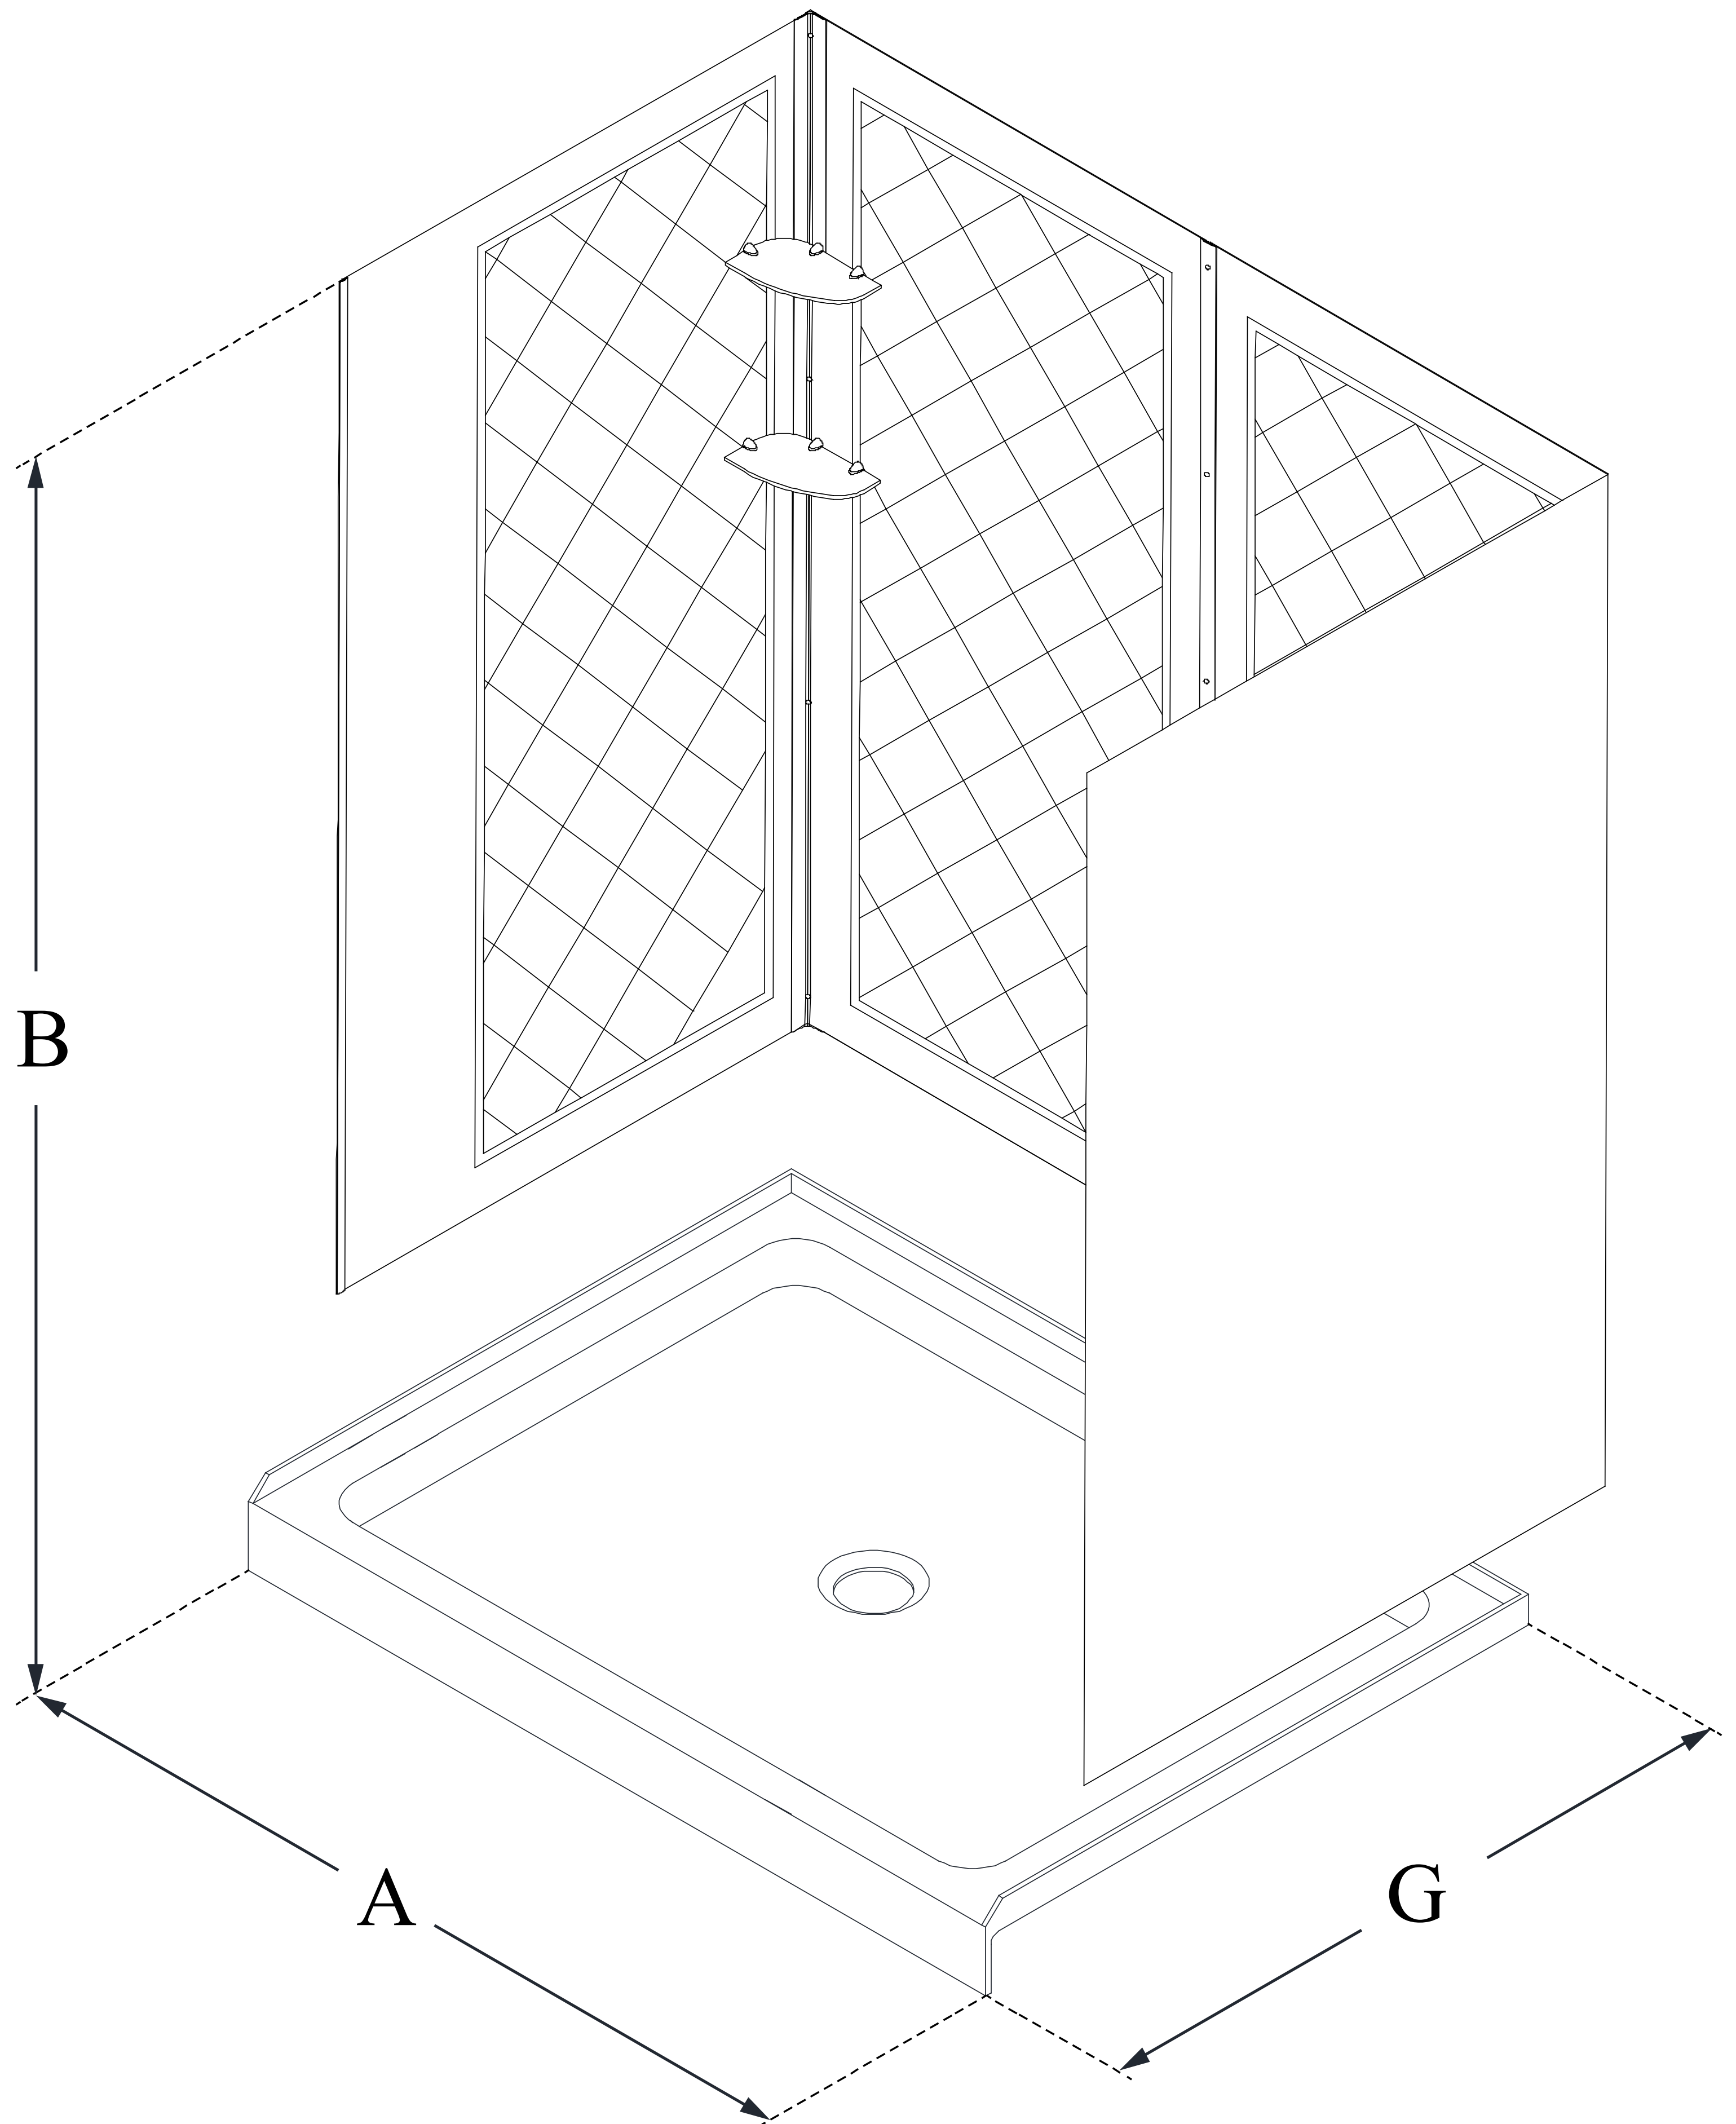

DL-6192

QWALL-5

DreamLine 36 in. D x 60 in. W x 76 3/4 in. H SlimLine Single Threshold Shower Base and QWALL-5 Acrylic Backwall Kit

KIT CONTENTS:

- SHOWER BASE
- QWALL BACKWALLS

CONFIGURATION DIMENSIONS:

A: 60 in.

KIT WIDTH

B: 76 3/4 in.

KIT HEIGHT

G: 36 in.

KIT DEPTH

AVAILABLE DRAIN LOCATIONS:

- CENTER
- LEFT
- RIGHT

For precise drain location, please refer to the included base technical drawing