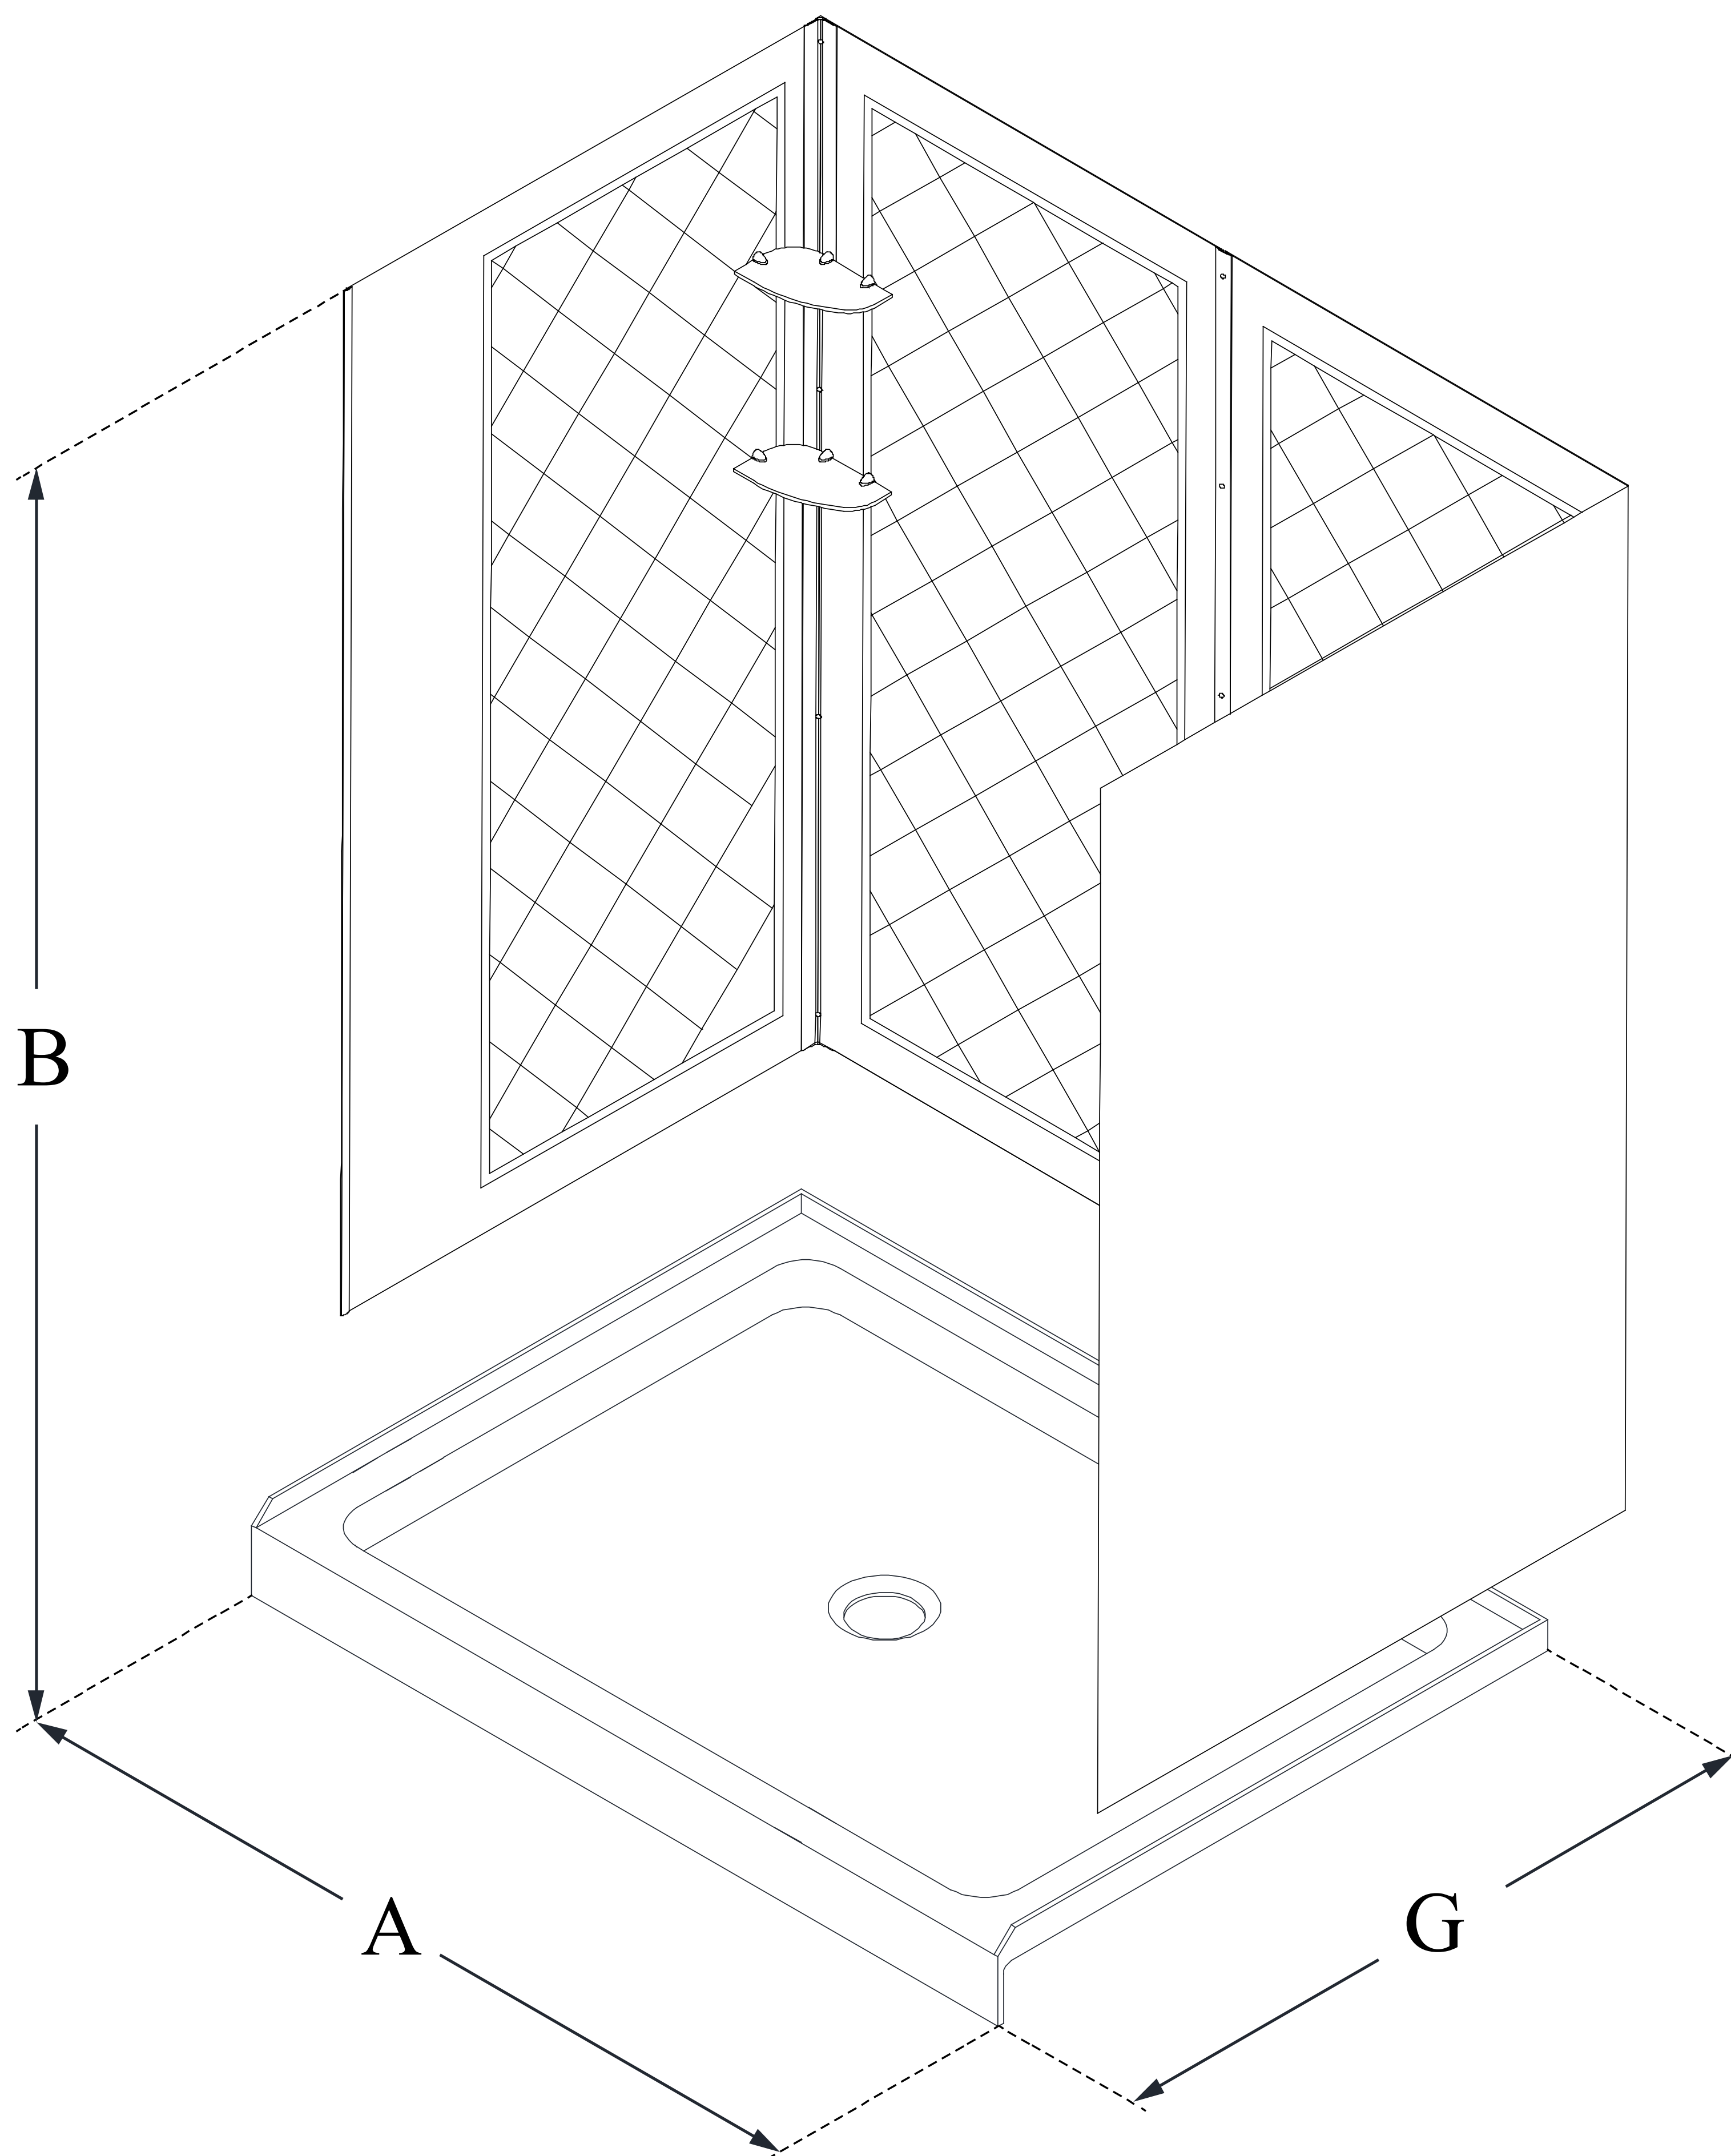

DL-6191

QWALL-5

DreamLine 34 in. D x 60 in. W x 76 3/4 in. H SlimLine Single Threshold Shower Base and QWALL-5 Acrylic Backwall Kit

KIT CONTENTS:

- SHOWER BASE
- QWALL BACKWALLS

CONFIGURATION DIMENSIONS:

A: 60 in.
KIT WIDTH

B: 76 3/4 in.
KIT HEIGHT

G: 34 in.
KIT DEPTH

AVAILABLE DRAIN LOCATIONS:

- CENTER
- LEFT
- RIGHT

For precise drain location, please refer to the included base technical drawing

DreamLine reserves the right to update or modify the hardware or materials pictured without prior notice for the purpose of product improvement and customer satisfaction.