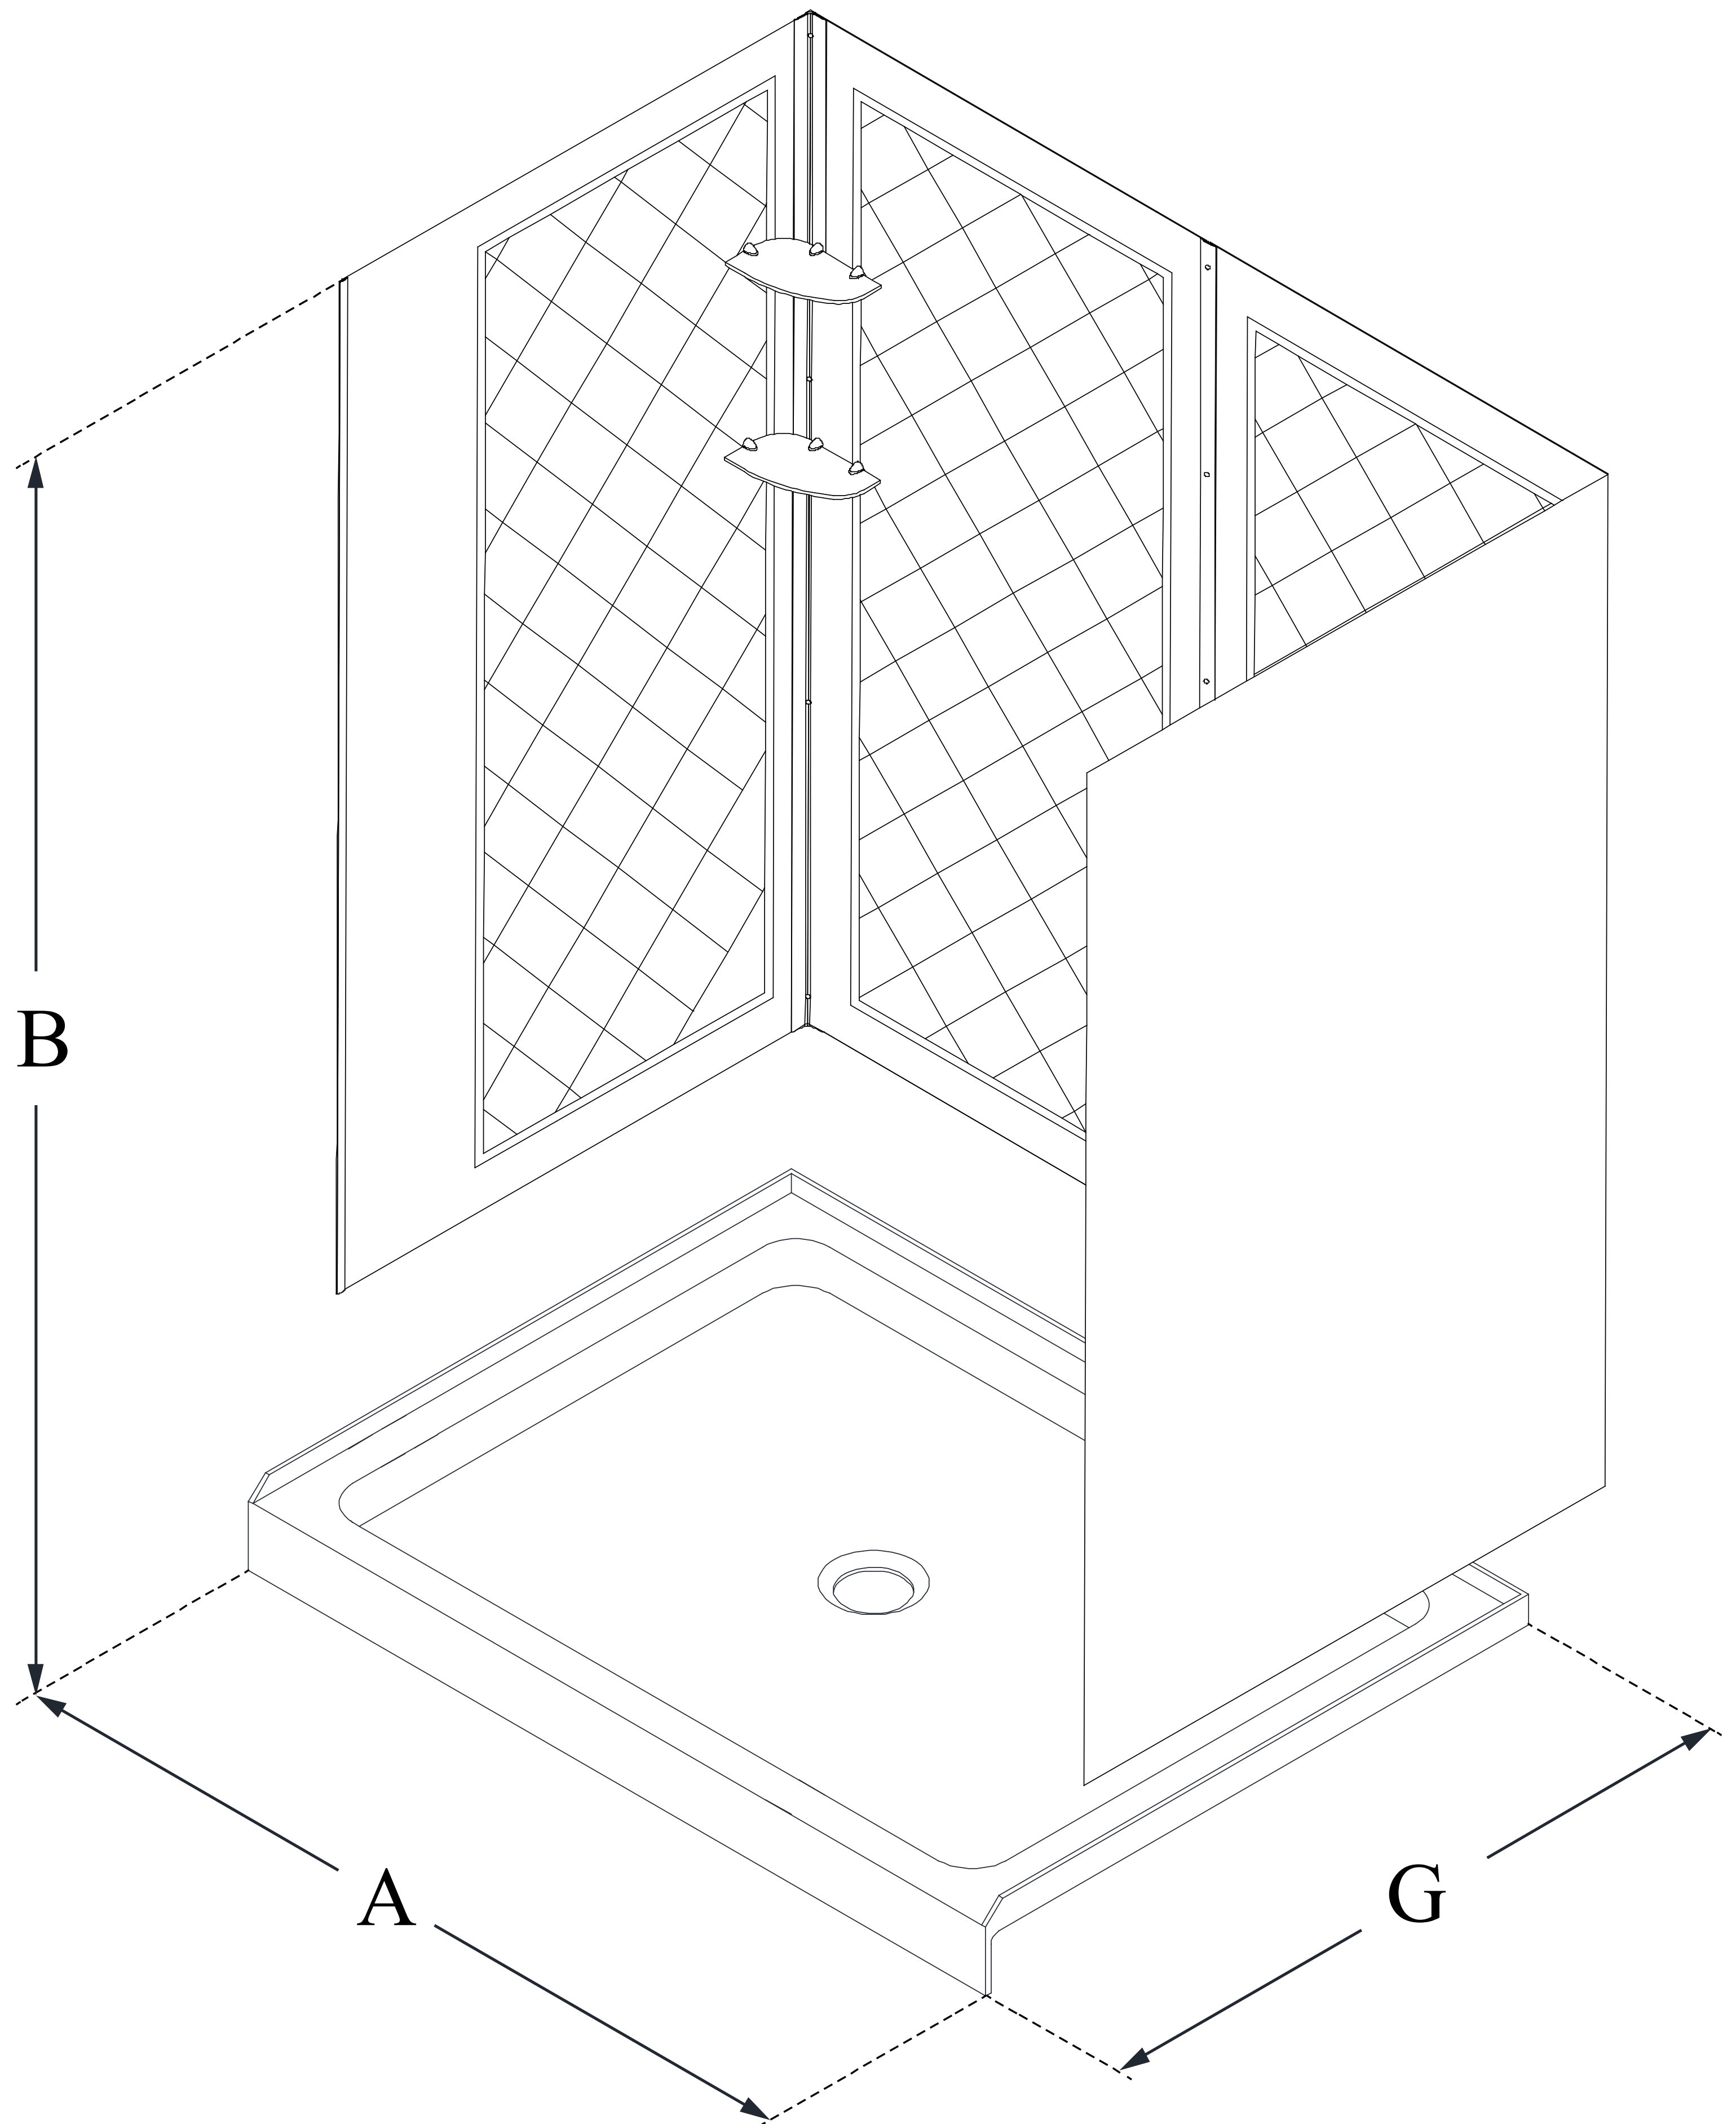

DL-6190

QWALL-5

DreamLine 32 in. D x 60 in. W x 76 3/4 in. H SlimLine Single Threshold Shower Base and QWALL-5 Acrylic Backwall Kit

KIT CONTENTS:

- SHOWER BASE
- QWALL BACKWALLS

CONFIGURATION DIMENSIONS:

A: 60 in.
KIT WIDTH

B: 76 3/4 in.
KIT HEIGHT

G: 32 in.
KIT DEPTH

AVAILABLE DRAIN LOCATIONS:

- CENTER
- LEFT
- RIGHT

For precise drain location, please refer to the included base technical drawing

DreamLine reserves the right to update or modify the hardware or materials pictured without prior notice for the purpose of product improvement and customer satisfaction.