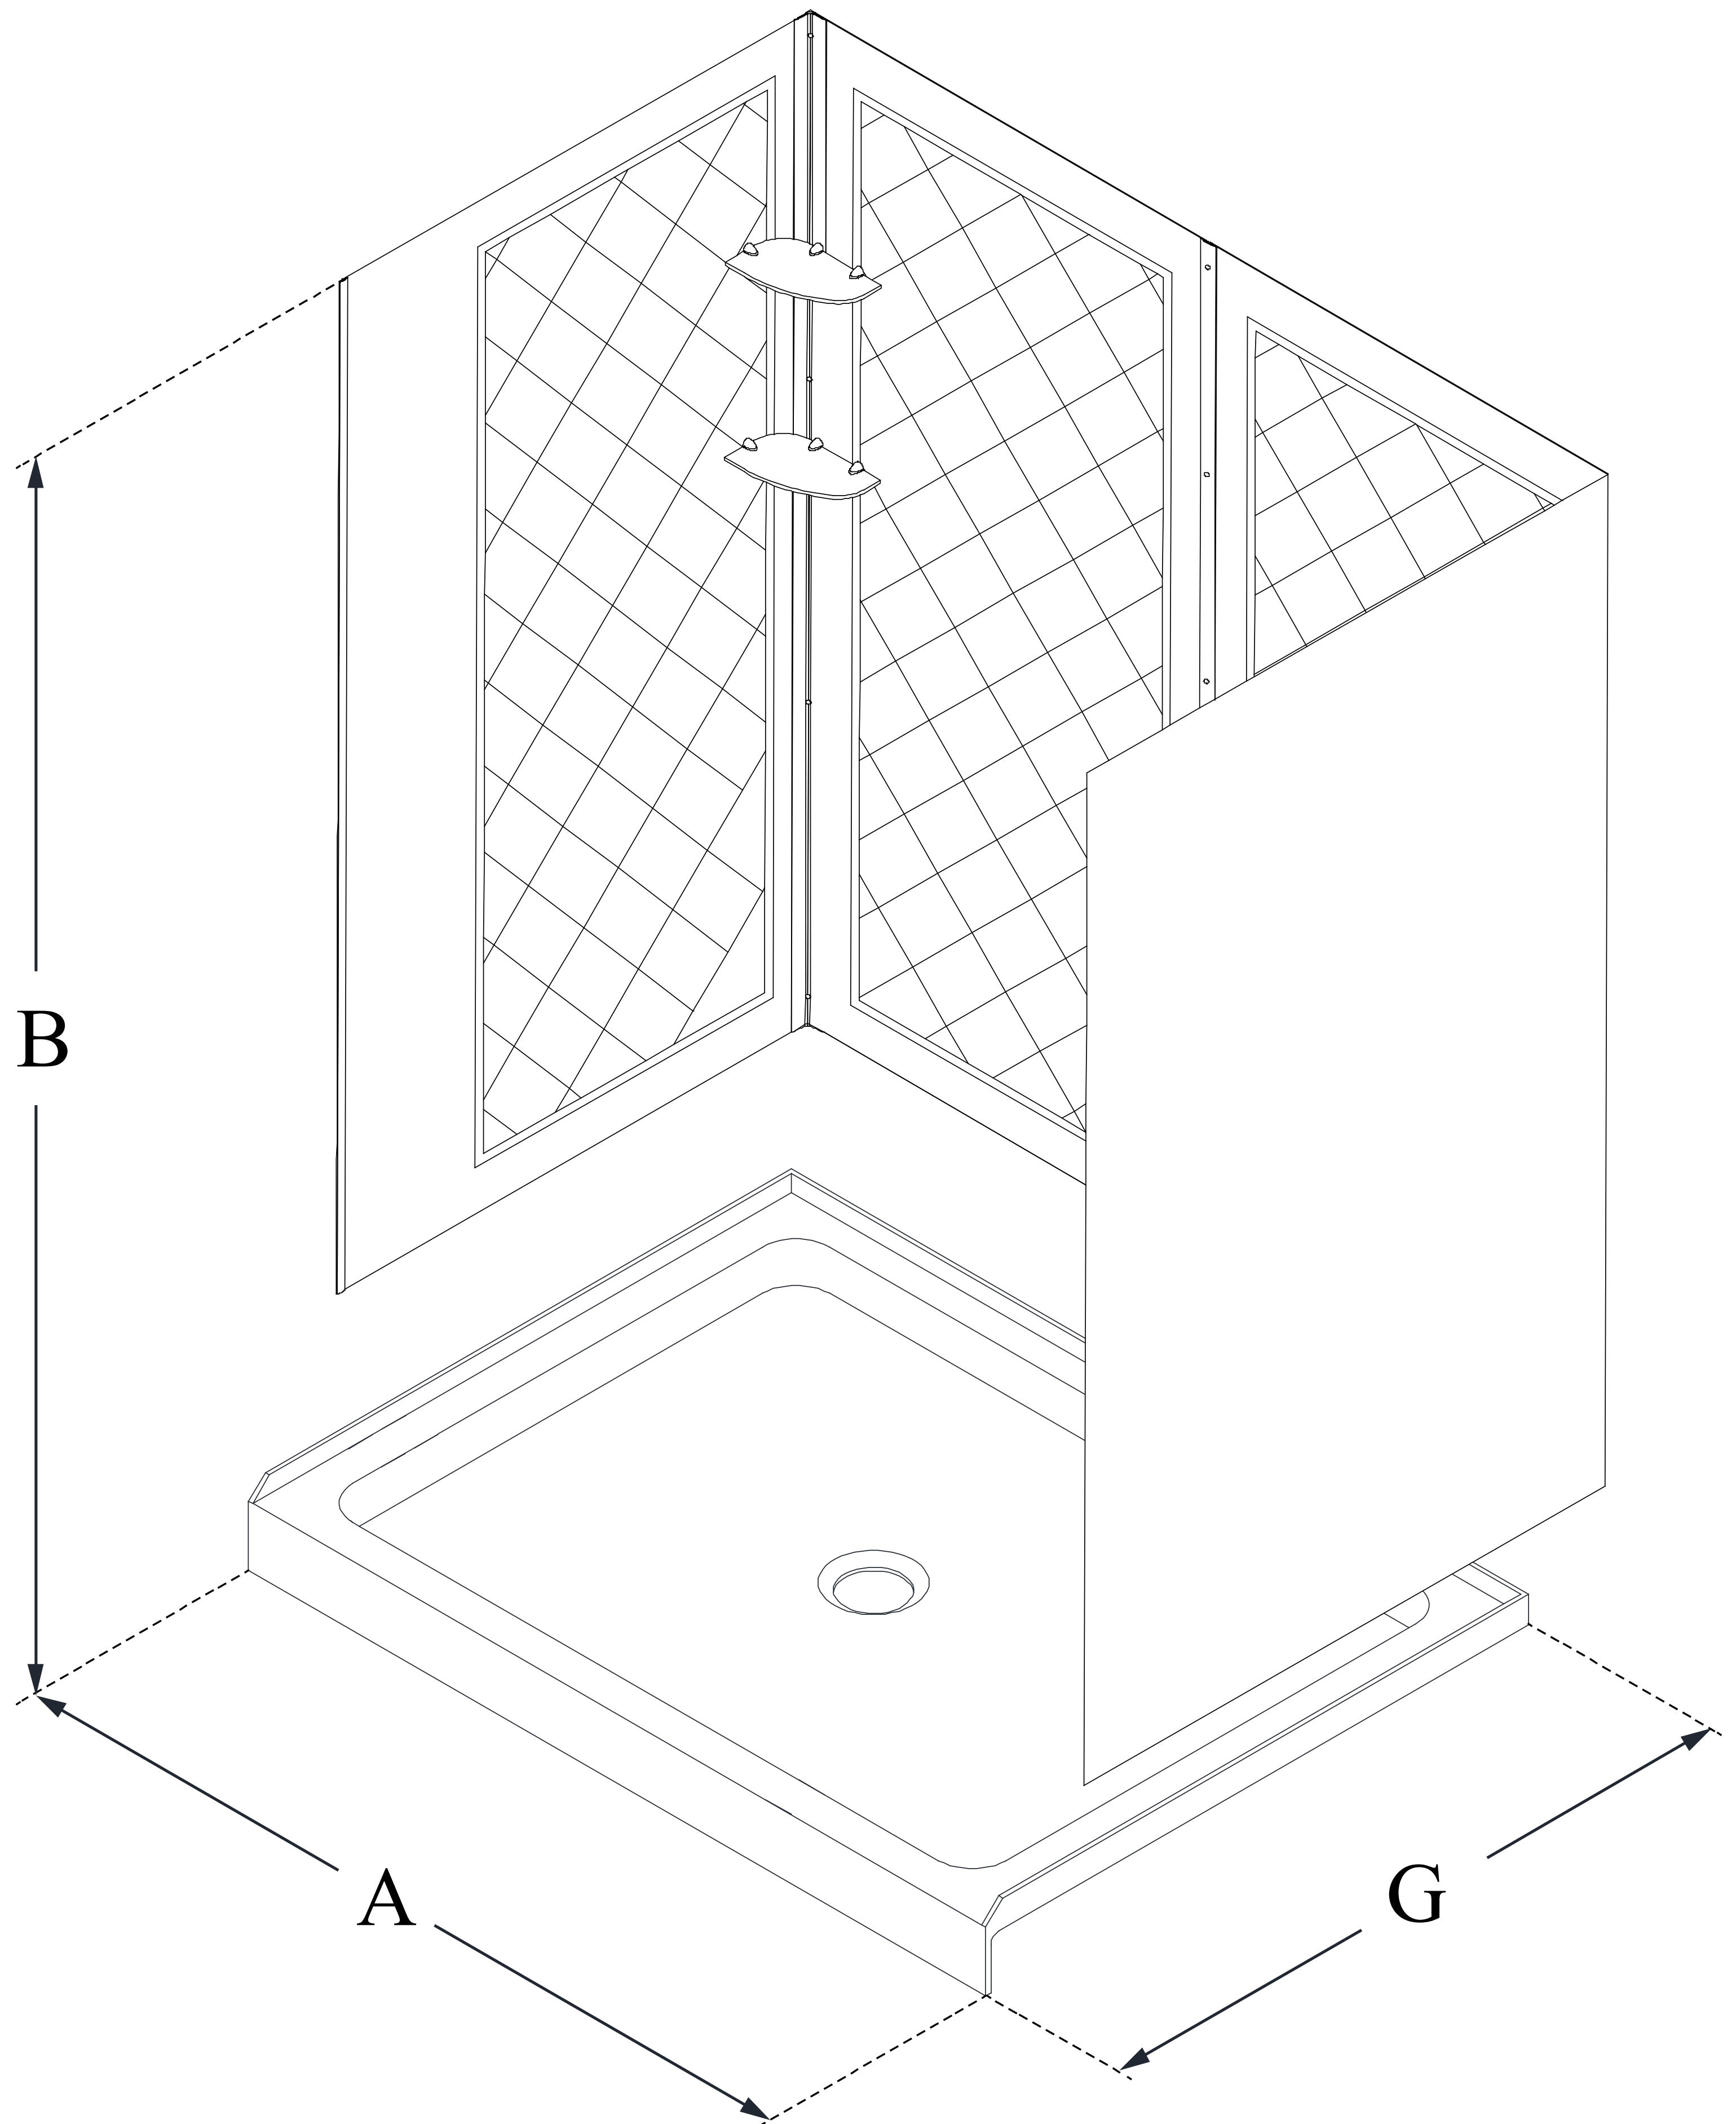

DL-6189

QWALL-5

DreamLine 30 in. D x 60 in. W x 76 3/4 in. H SlimLine Single Threshold Shower Base and QWALL-5 Acrylic Backwall Kit

KIT CONTENTS:

- SHOWER BASE
- QWALL BACKWALLS

CONFIGURATION DIMENSIONS:

A: 60 in.

KIT WIDTH

B: 76 3/4 in.

KIT HEIGHT

G: 30 in.

KIT DEPTH

AVAILABLE DRAIN LOCATIONS:

- CENTER
- LEFT
- RIGHT

For precise drain location, please refer to the included base technical drawing