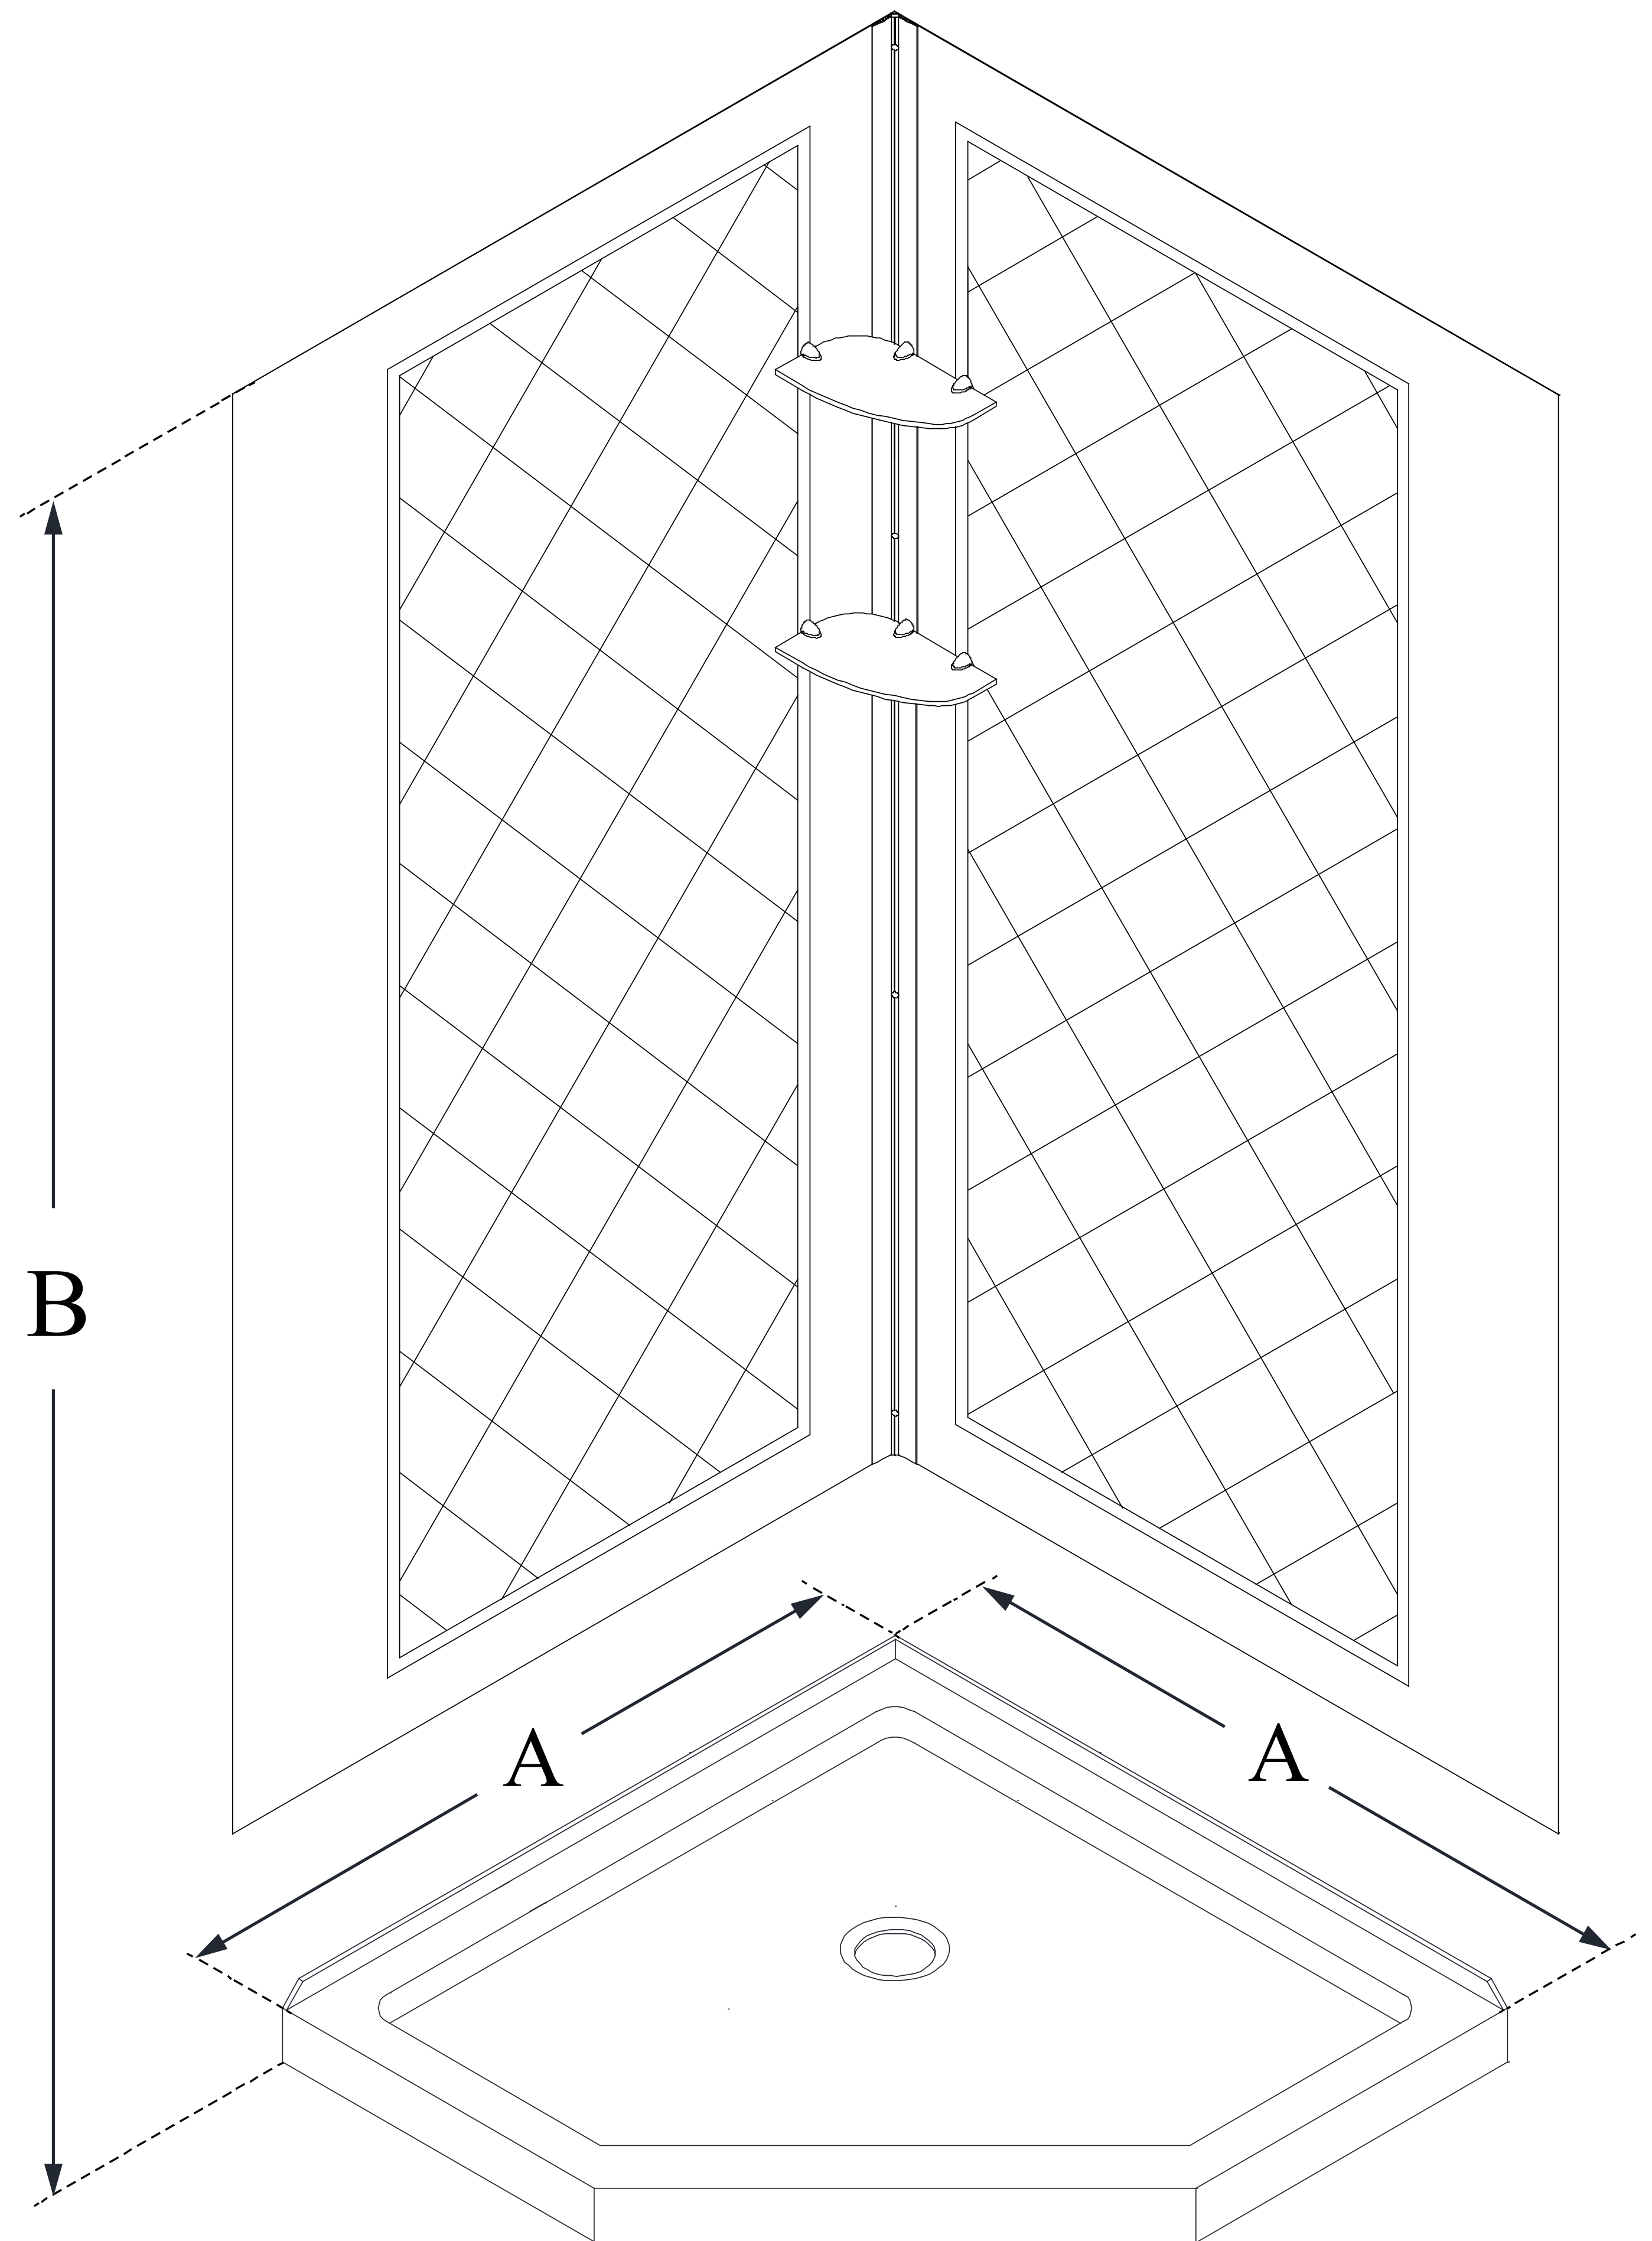

DL-6044

QWALL-4

DreamLine 36 in. x 36 in. x 76 3/4 in. H SlimLine Neo-Angle Shower Base and QWALL-4 Acrylic Backwall Kit

KIT CONTENTS:

- SHOWER BASE
- QWALL BACKWALLS

CONFIGURATION DIMENSIONS:

A: 36 in.
KIT WIDTH

B: 76 3/4 in.
KIT HEIGHT

G: 36 in.
KIT DEPTH

AVAILABLE DRAIN LOCATIONS:
- CORNER

For precise drain location, please refer to the included base technical drawing

DreamLine reserves the right to update or modify the hardware or materials pictured without prior notice for the purpose of product improvement and customer satisfaction.