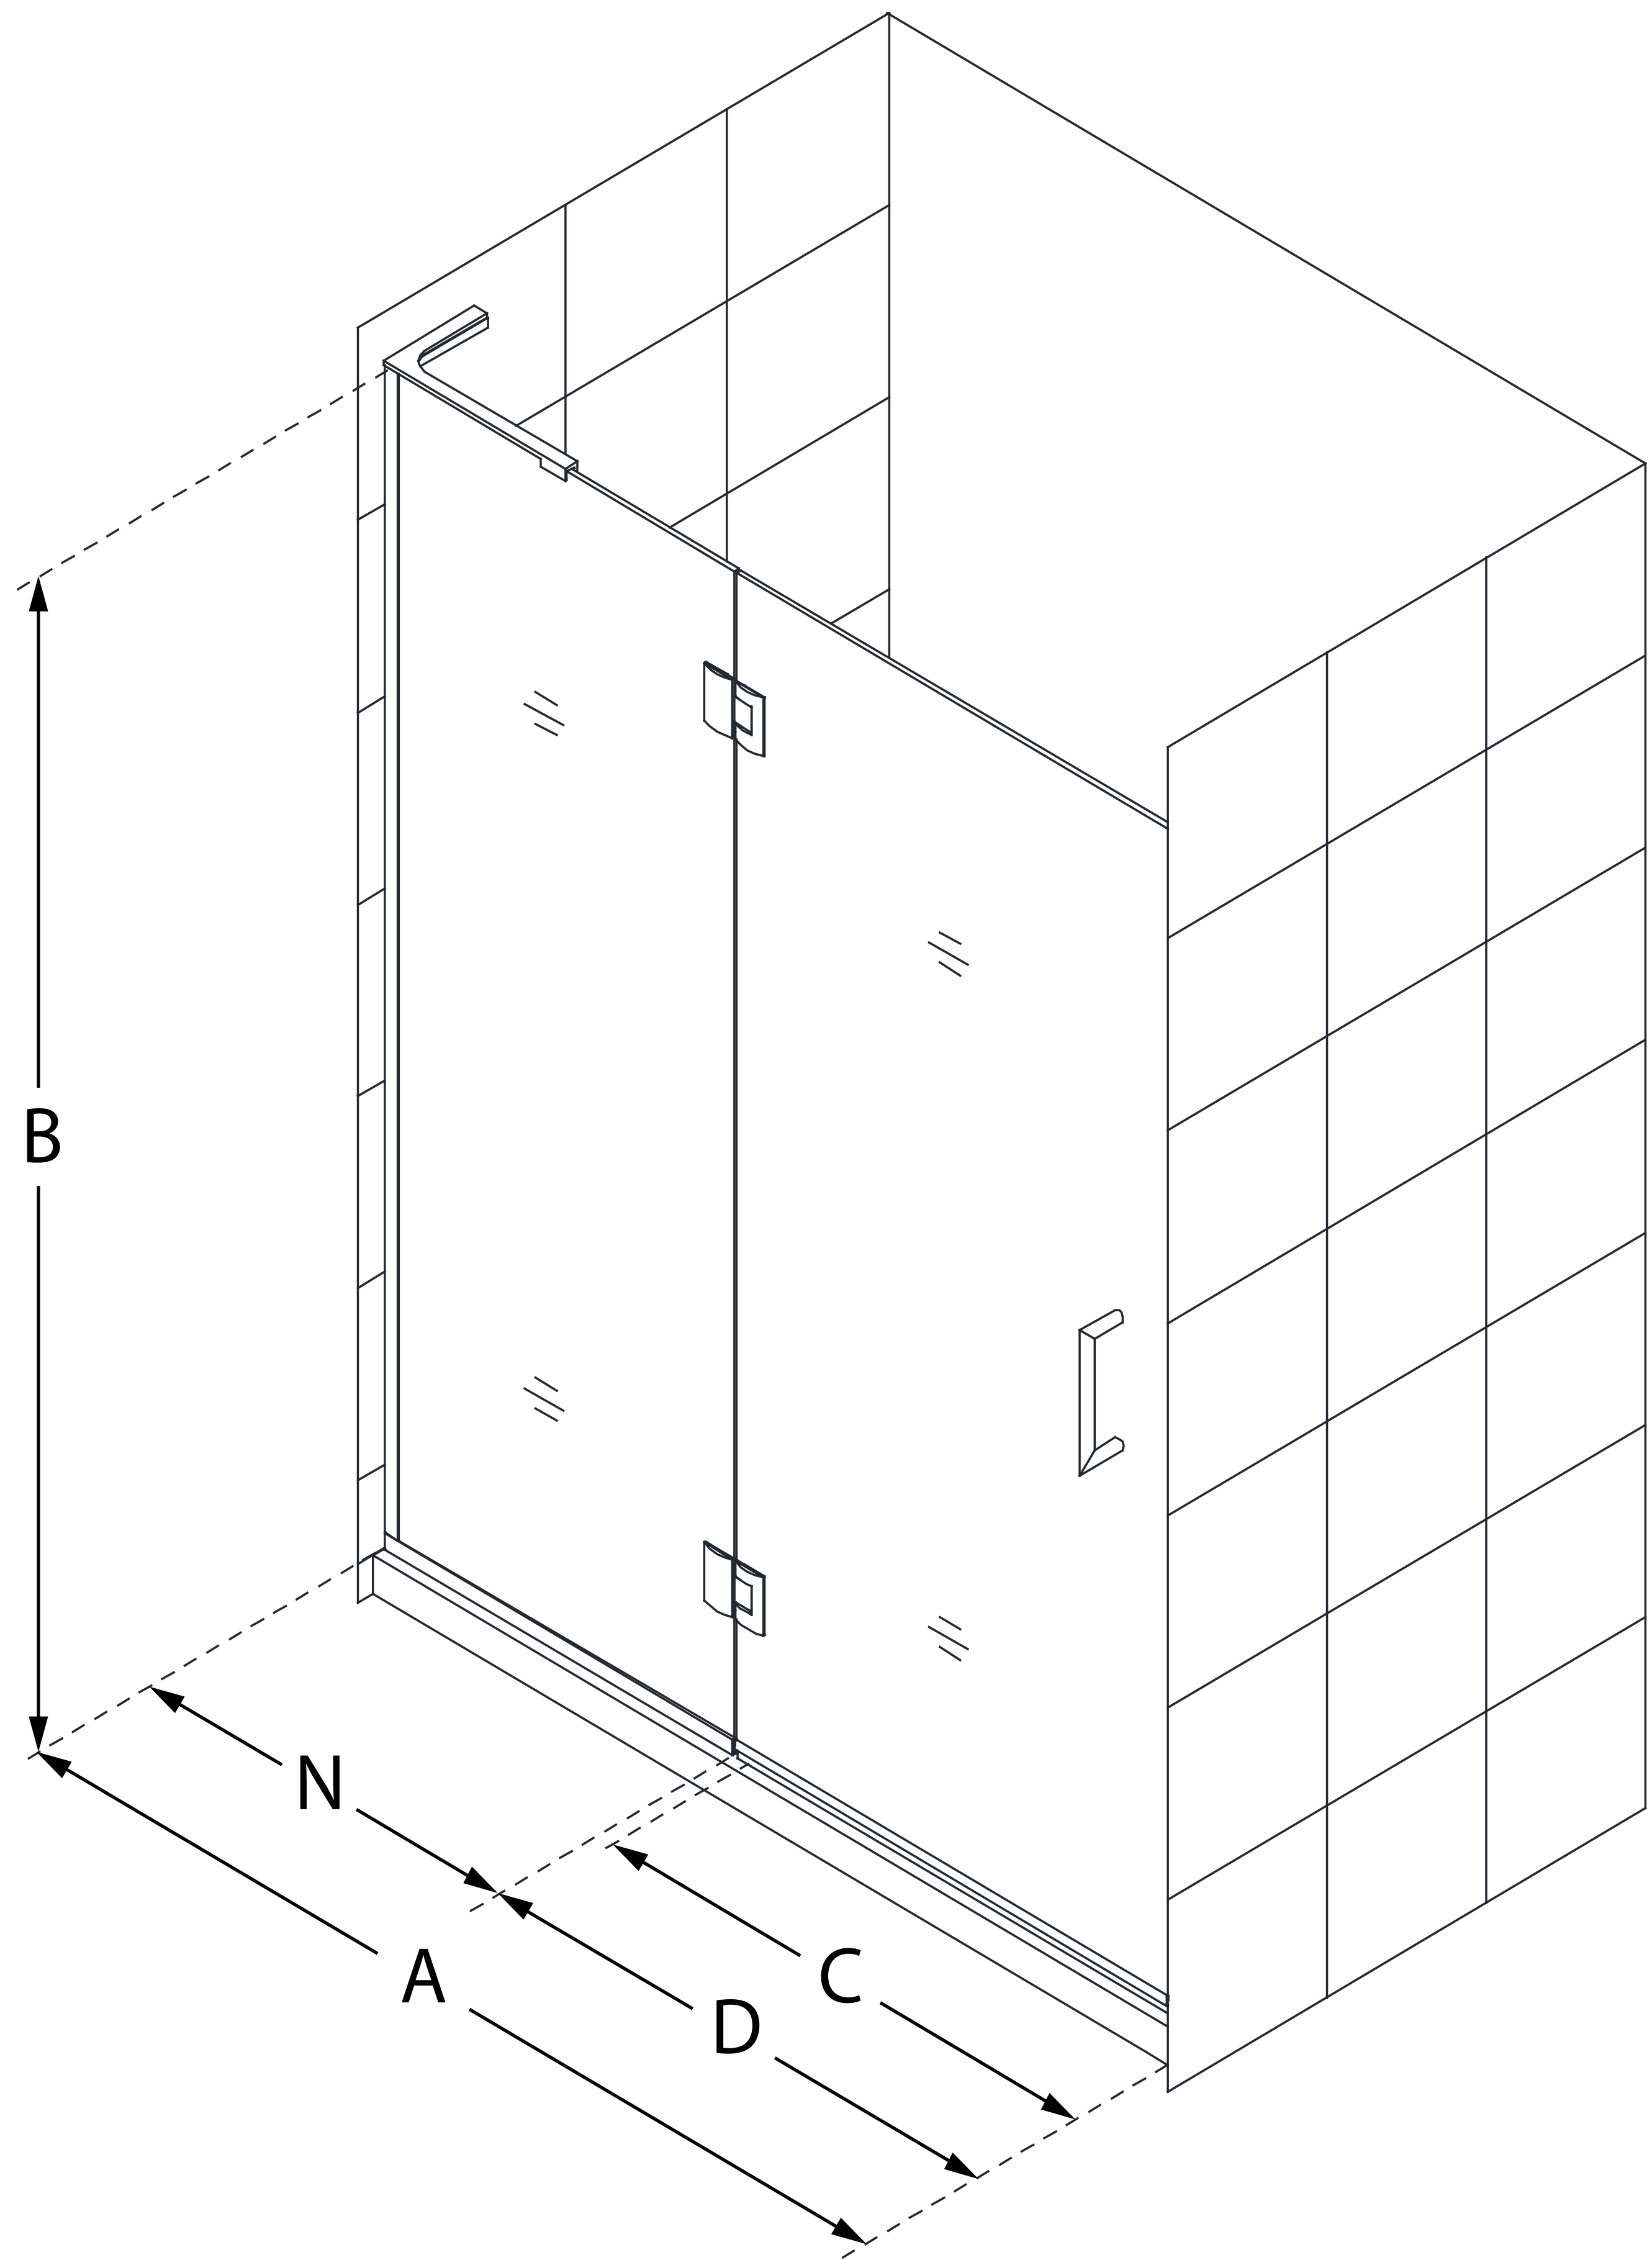

D33072

UNIDOOR-X

DreamLine Unidoor-X 54 in. W x
72 in. H Frameless Hinged Shower
Door, Clear Glass

SWING DOOR

CONFIGURATION DIMENSIONS:

A: 54 in.

MODEL WIDTH

B: 72 in.

MODEL HEIGHT

C: 29 in.

ACCESS WIDTH

D: 30 in.

DOOR WIDTH

N: 24 in.

HINGE PANEL WIDTH

DreamLine reserves the right to update or modify the hardware or materials pictured without prior notice for the purpose of product improvement and customer satisfaction.