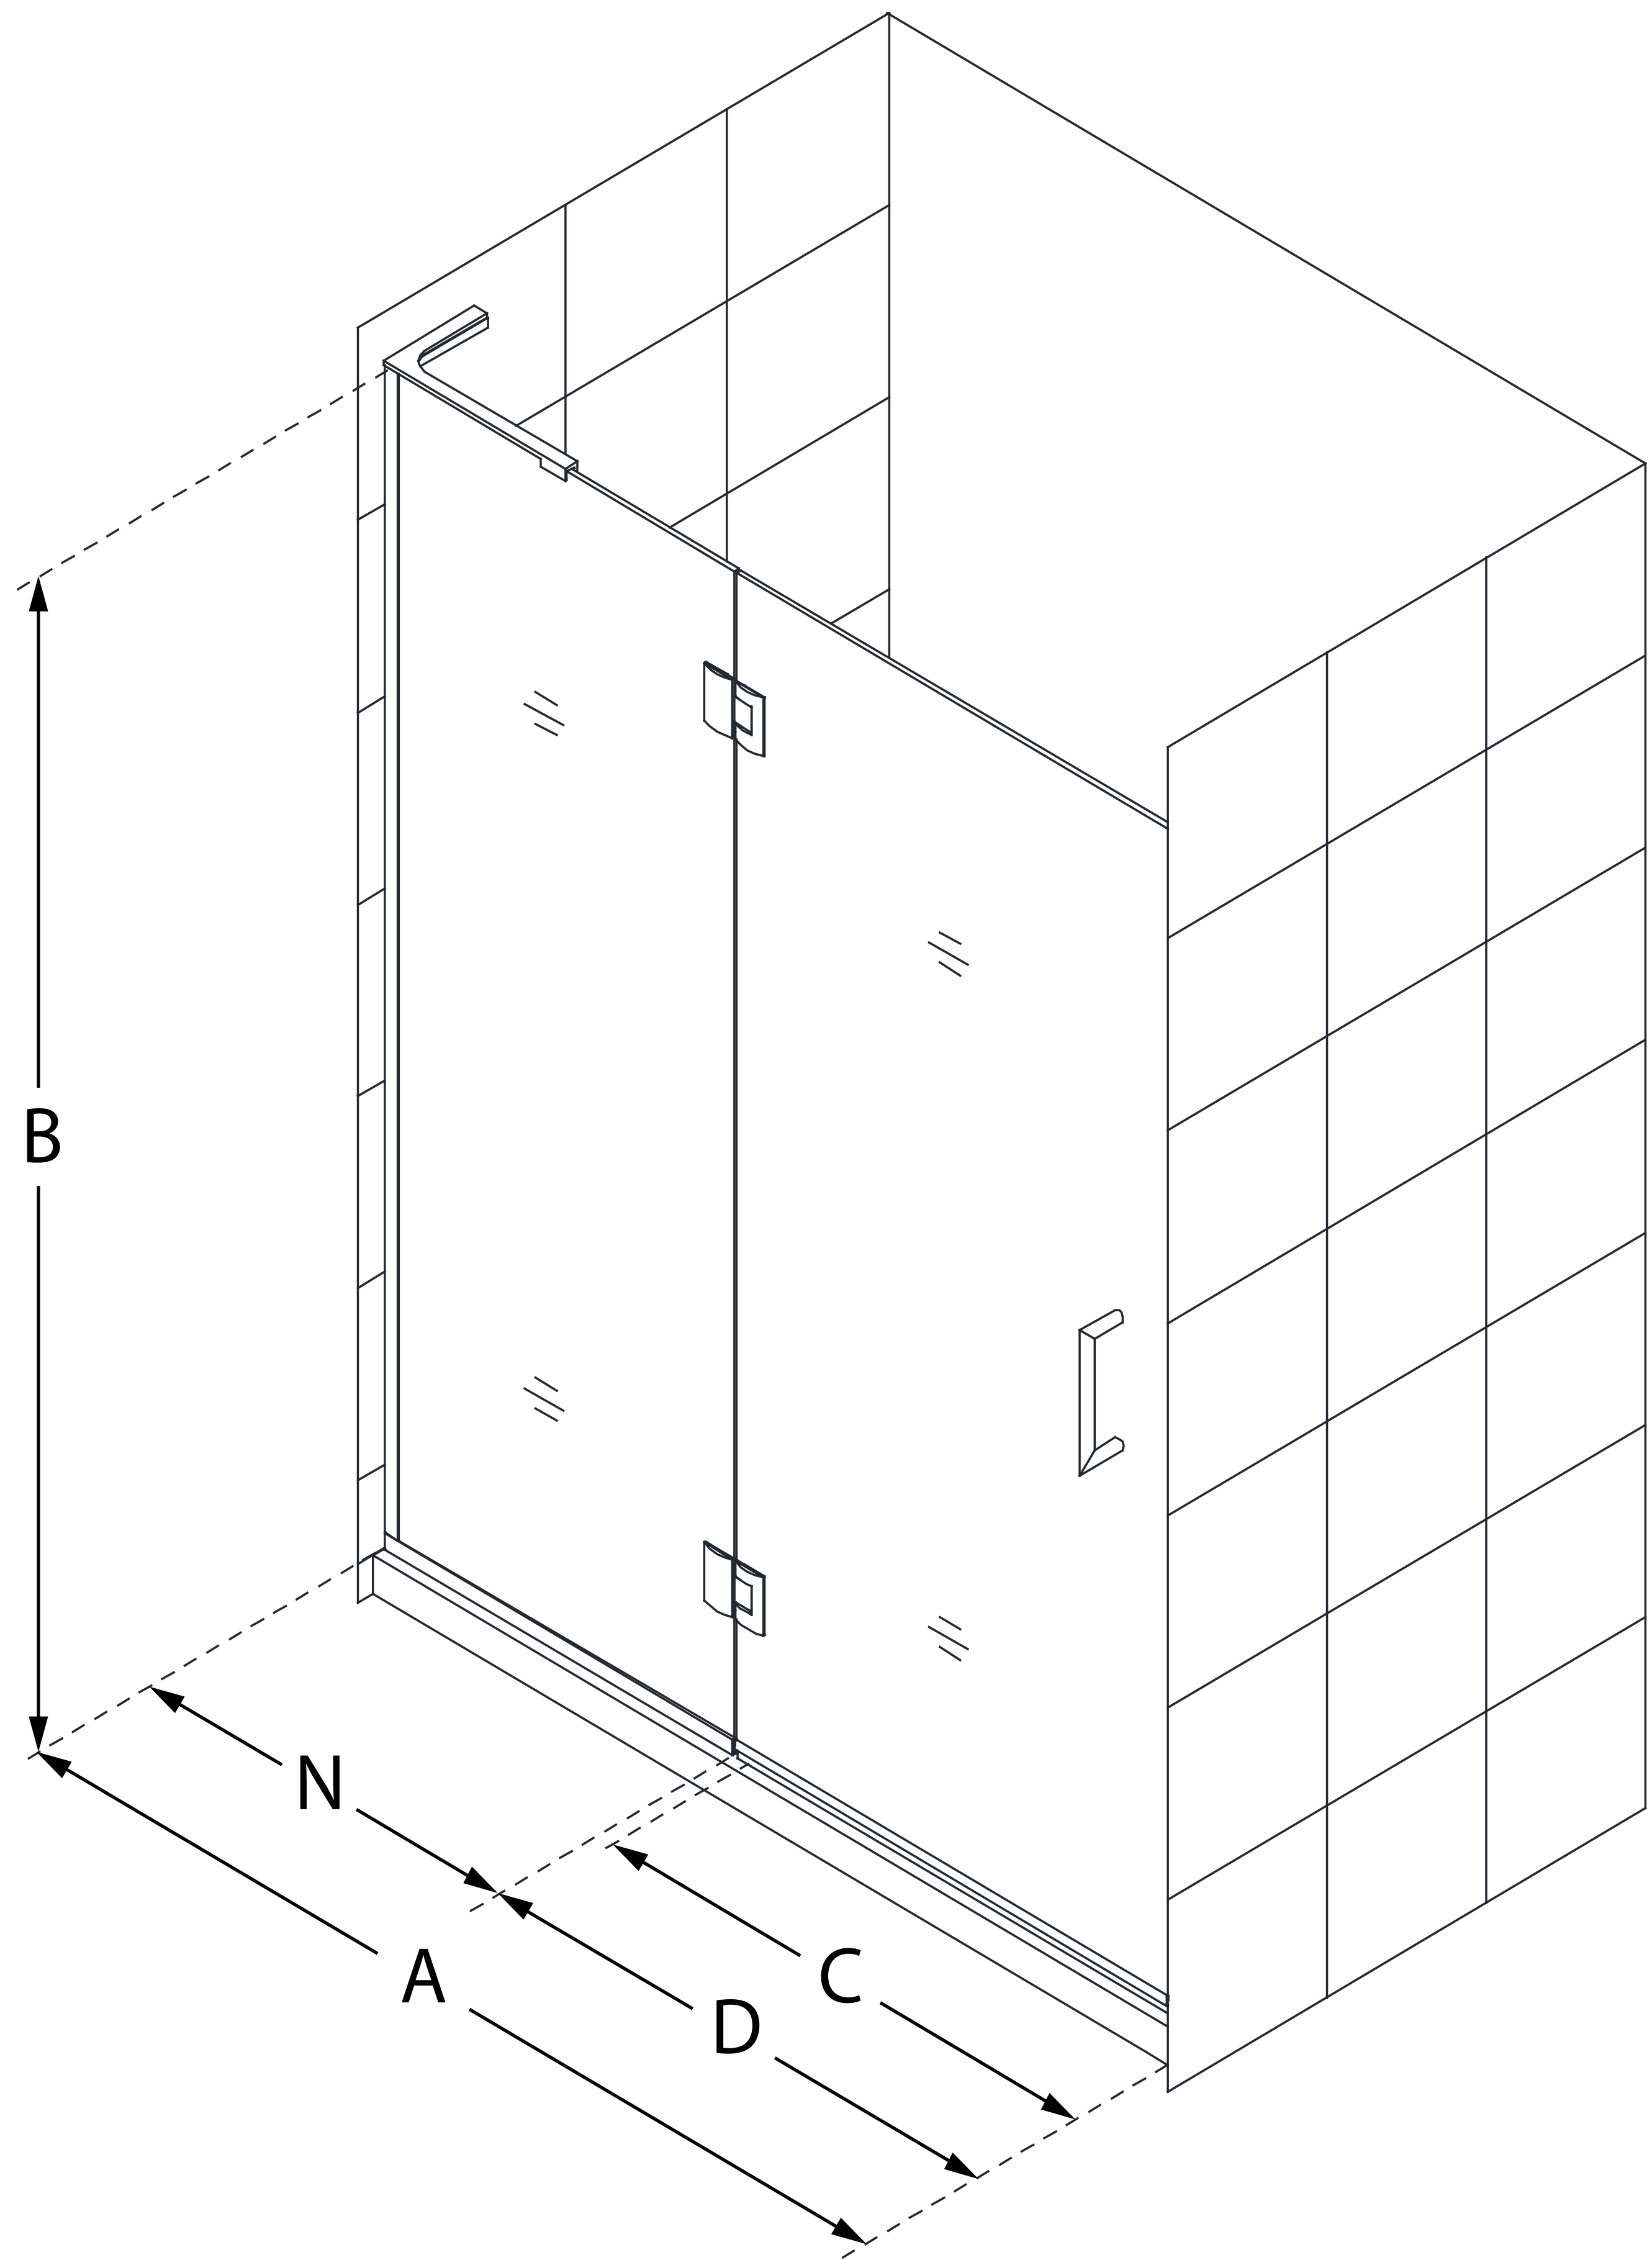

D32972

UNIDOOR-X

DreamLine Unidoor-X 53 in. W x
72 in. H Frameless Hinged Shower
Door, Clear Glass

SWING DOOR

CONFIGURATION DIMENSIONS:

A: 53 in.

MODEL WIDTH

B: 72 in.

MODEL HEIGHT

C: 28 in.

ACCESS WIDTH

D: 29 in.

DOOR WIDTH

N: 24 in.

HINGE PANEL WIDTH

DreamLine reserves the right to update or modify the hardware or materials pictured without prior notice for the purpose of product improvement and customer satisfaction.