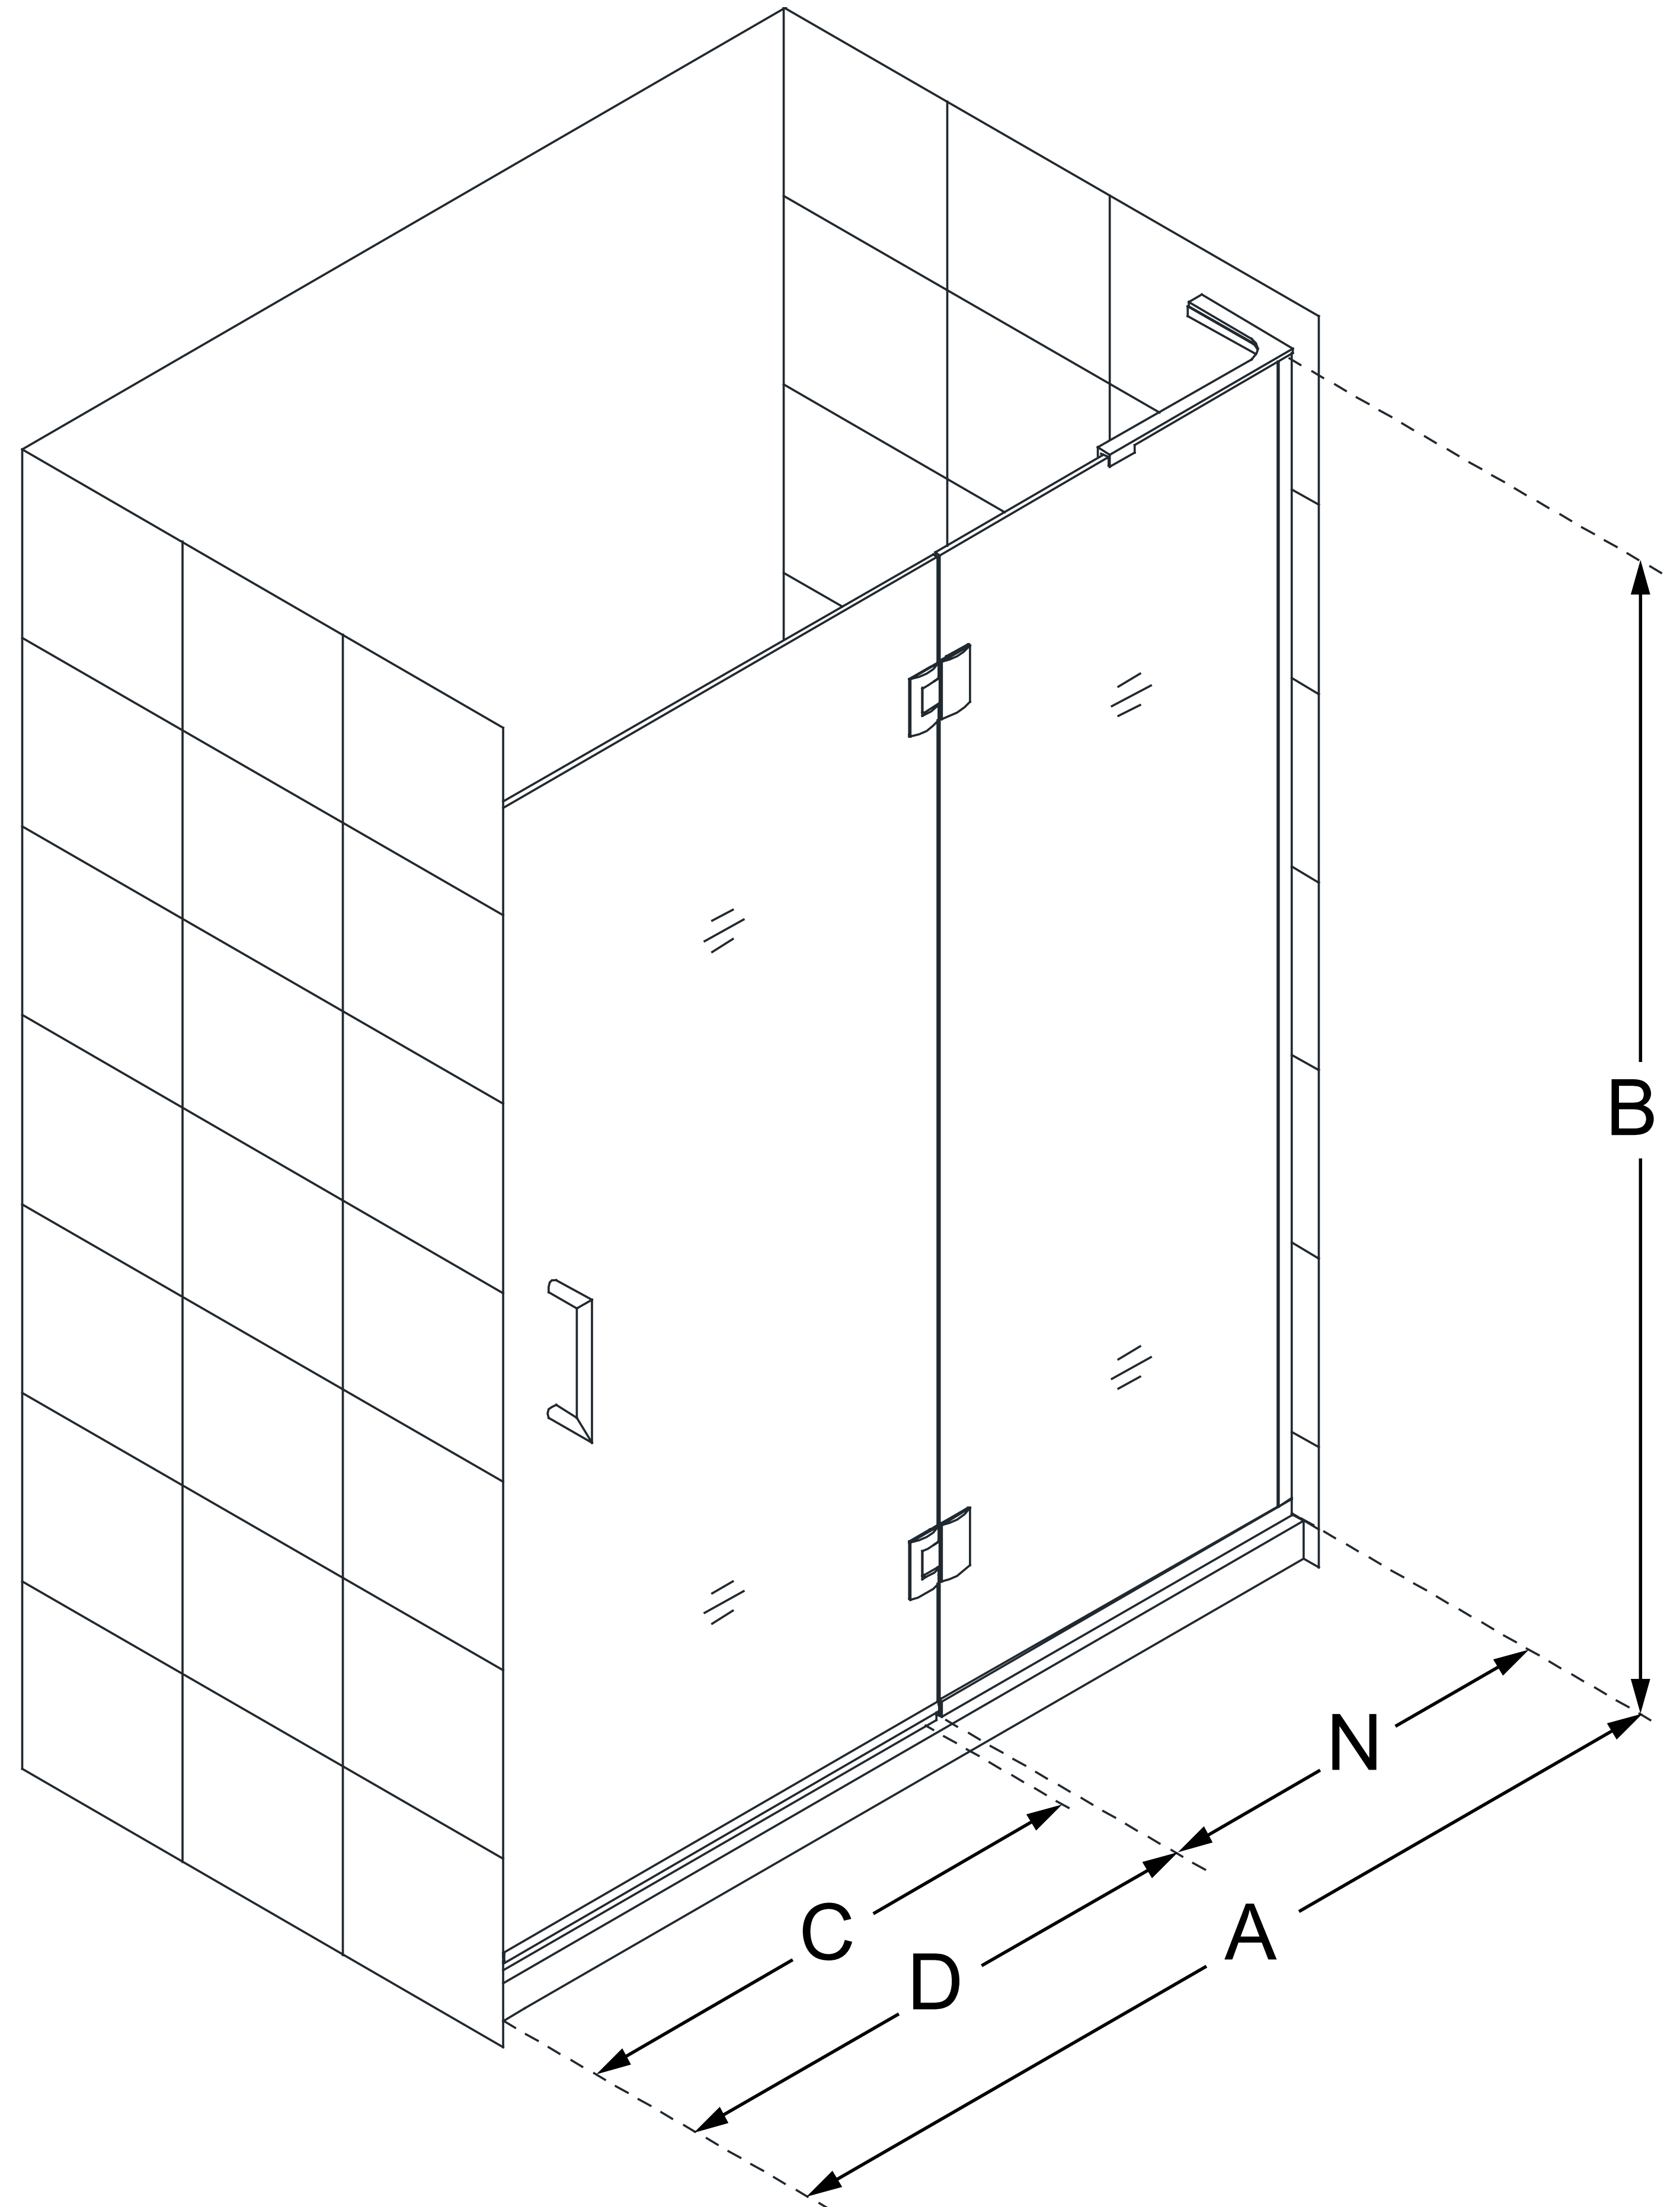

D32872

UNIDOOR-X

DreamLine Unidoor-X 52 in. W x
72 in. H Frameless Hinged Shower
Door, Clear Glass

SWING DOOR

CONFIGURATION DIMENSIONS:

A: 52 in.

MODEL WIDTH

B: 72 in.

MODEL HEIGHT

C: 27 in.

ACCESS WIDTH

D: 28 in.

DOOR WIDTH

N: 24 in.

HINGE PANEL WIDTH

DreamLine reserves the right to update or modify the hardware or materials pictured without prior notice for the purpose of product improvement and customer satisfaction.