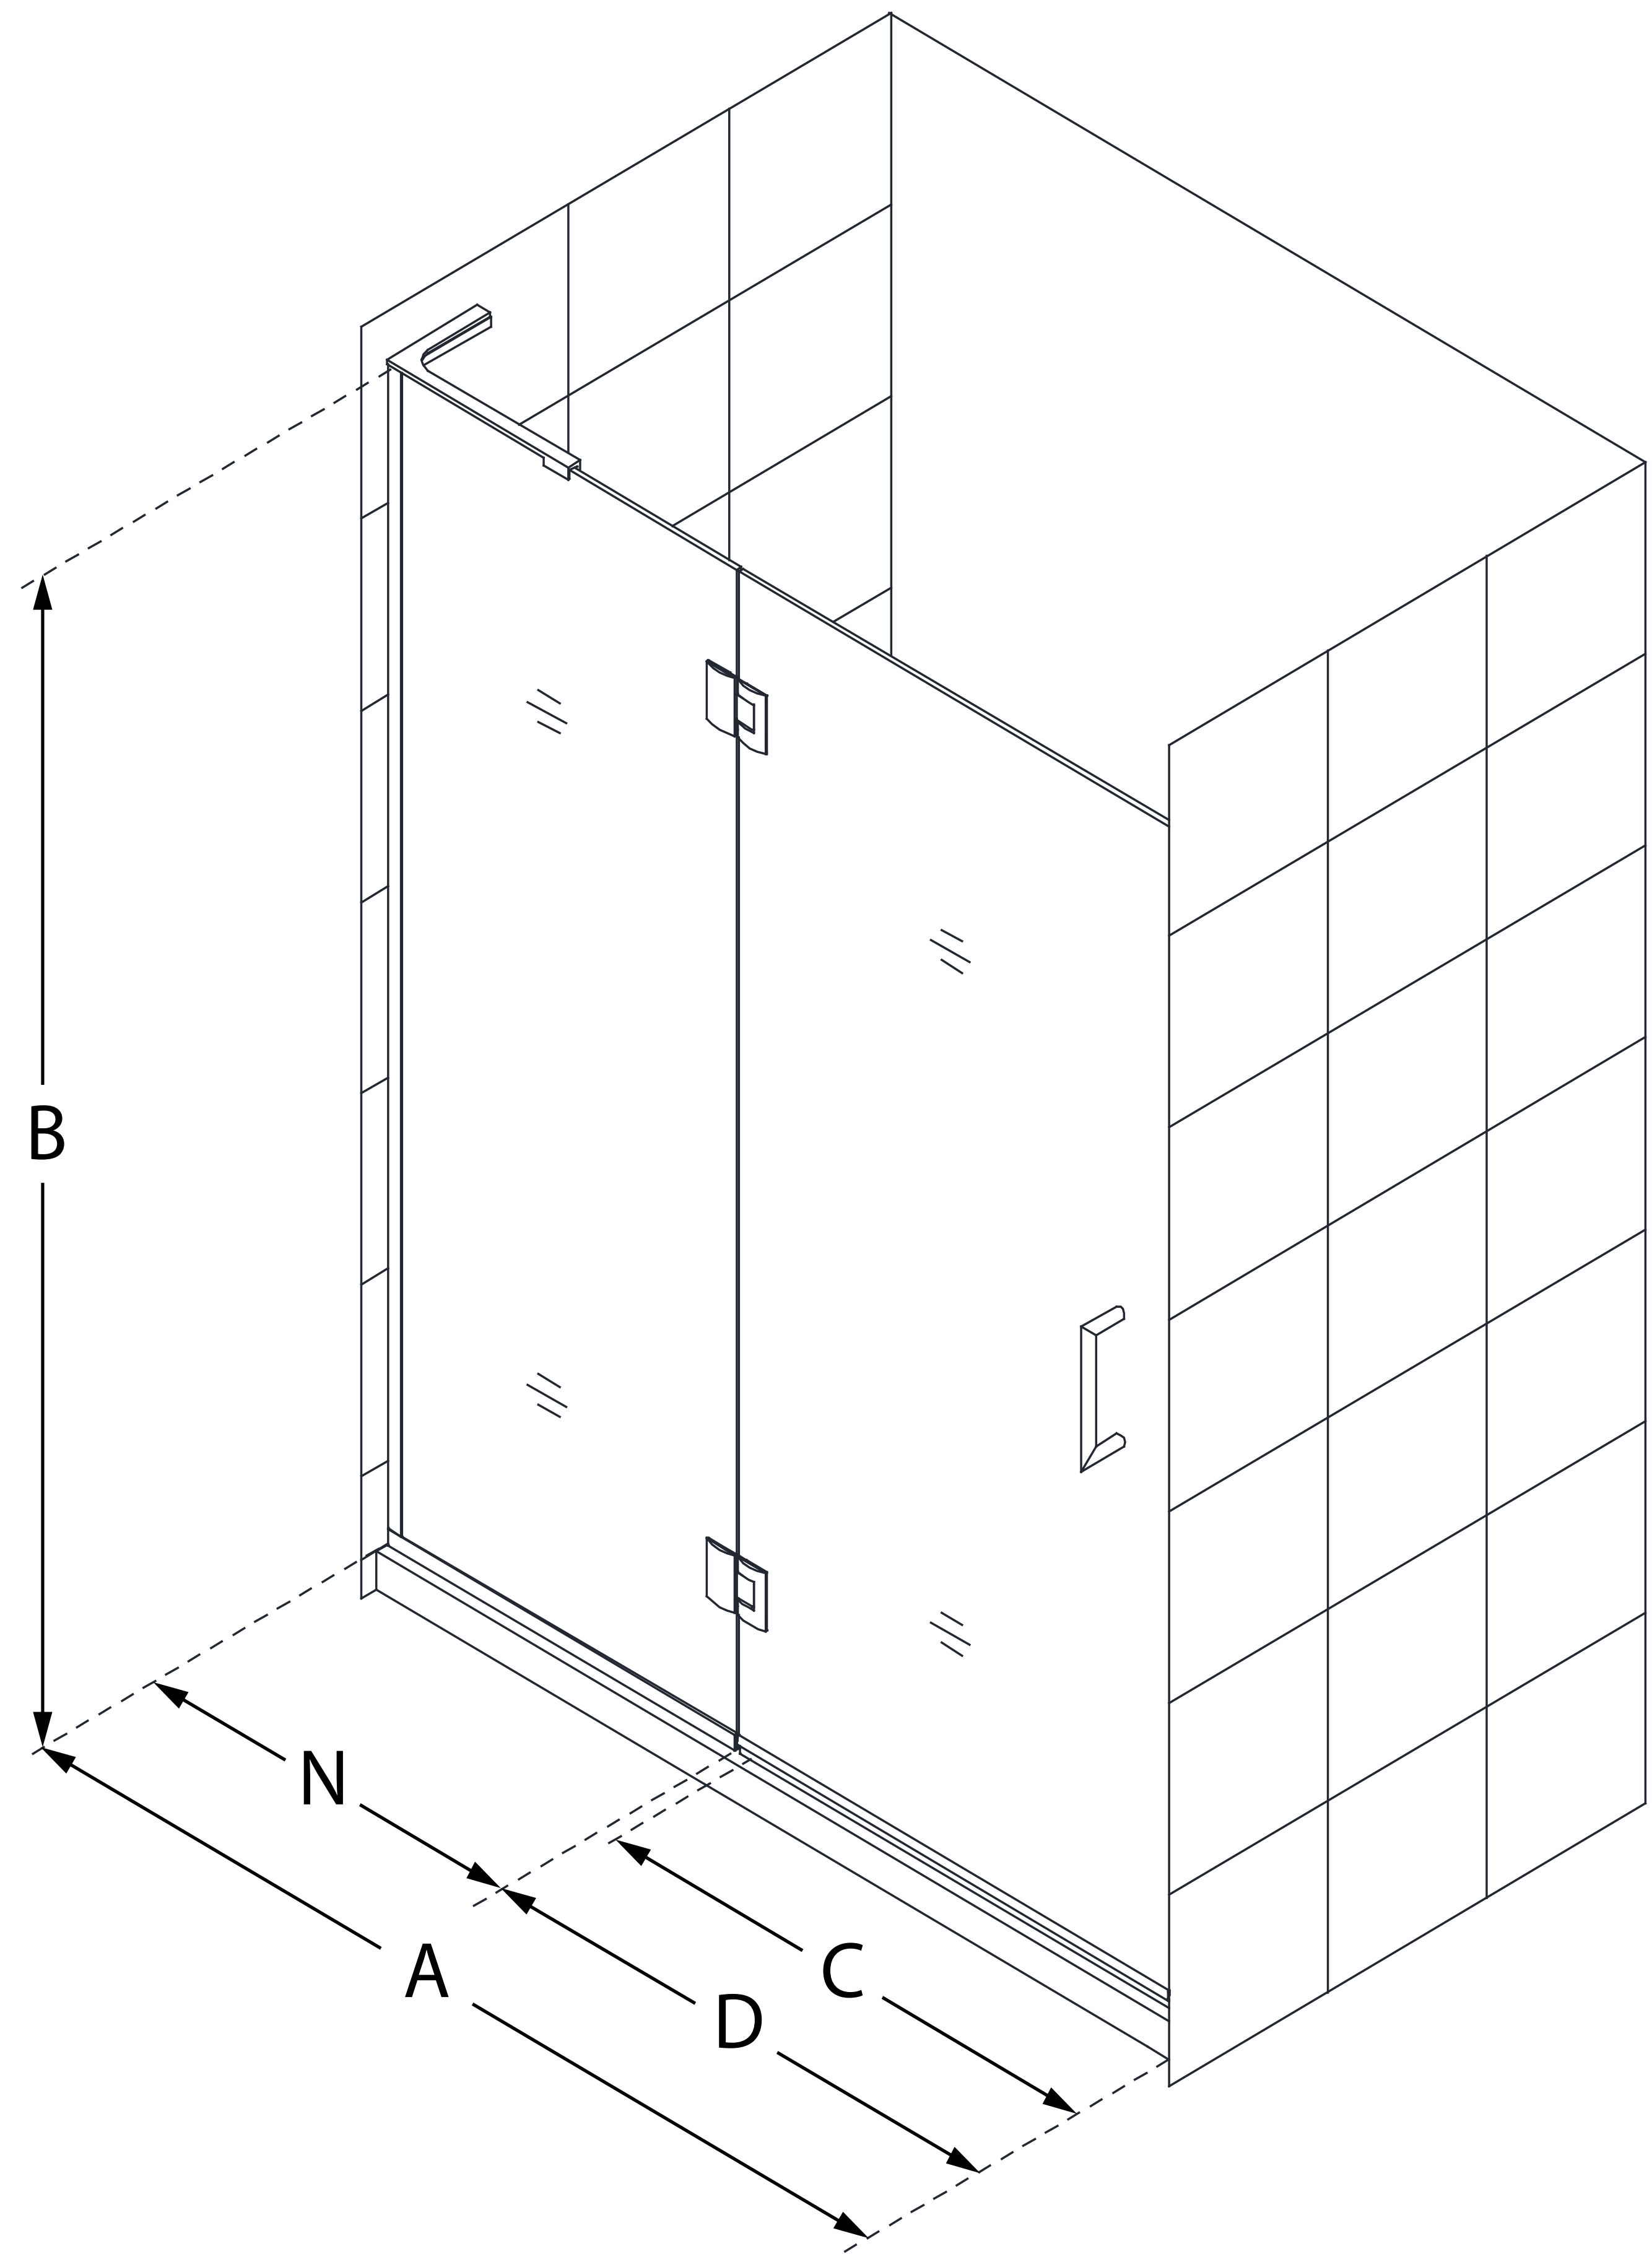

D32872

UNIDOOR-X

DreamLine Unidoor-X 52 in. W x
72 in. H Frameless Hinged Shower
Door, Clear Glass

SWING DOOR

CONFIGURATION DIMENSIONS:

A: 52 in.

MODEL WIDTH

B: 72 in.

MODEL HEIGHT

C: 27 in.

ACCESS WIDTH

D: 28 in.

DOOR WIDTH

N: 24 in.

HINGE PANEL WIDTH

DreamLine reserves the right to update or modify the hardware or materials pictured without prior notice for the purpose of product improvement and customer satisfaction.