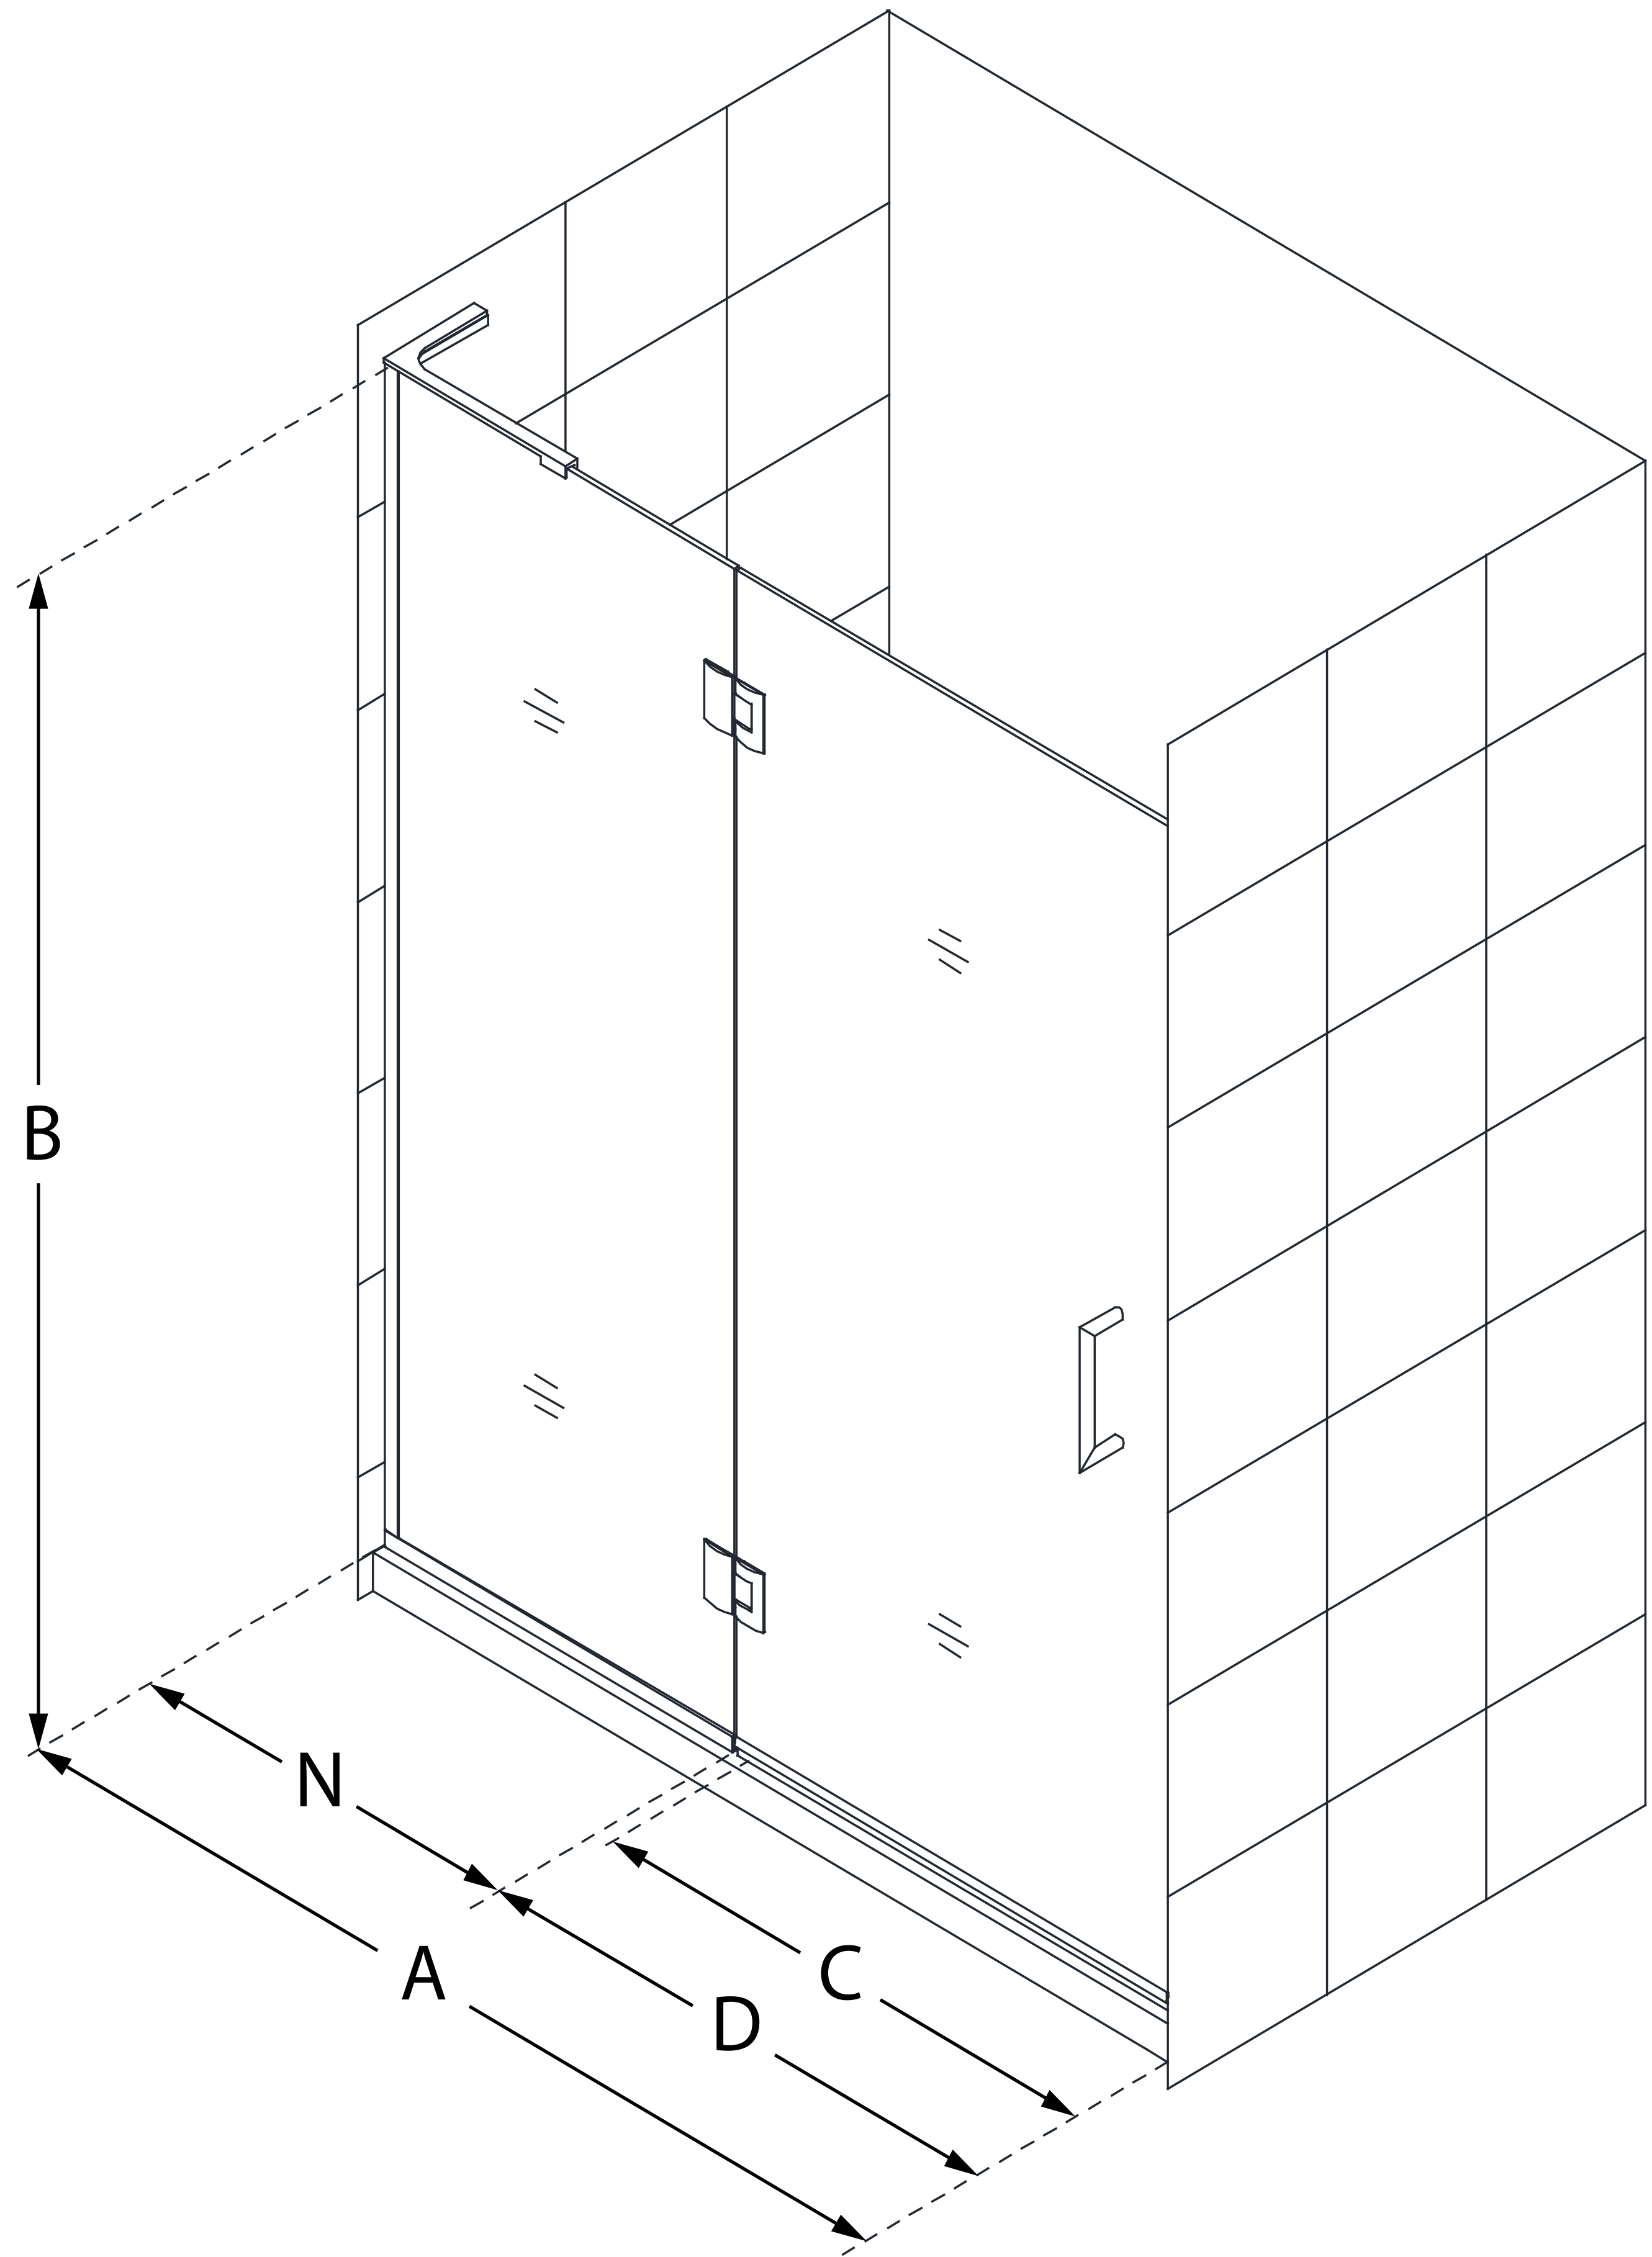

D32772

UNIDOOR-X

DreamLine Unidoor-X 51 in. W x
72 in. H Frameless Hinged Shower
Door, Clear Glass

SWING DOOR

CONFIGURATION DIMENSIONS:

A: 51 in.

MODEL WIDTH

B: 72 in.

MODEL HEIGHT

C: 26 in.

ACCESS WIDTH

D: 27 in.

DOOR WIDTH

N: 24 in.

HINGE PANEL WIDTH

DreamLine reserves the right to update or modify the hardware or materials pictured without prior notice for the purpose of product improvement and customer satisfaction.