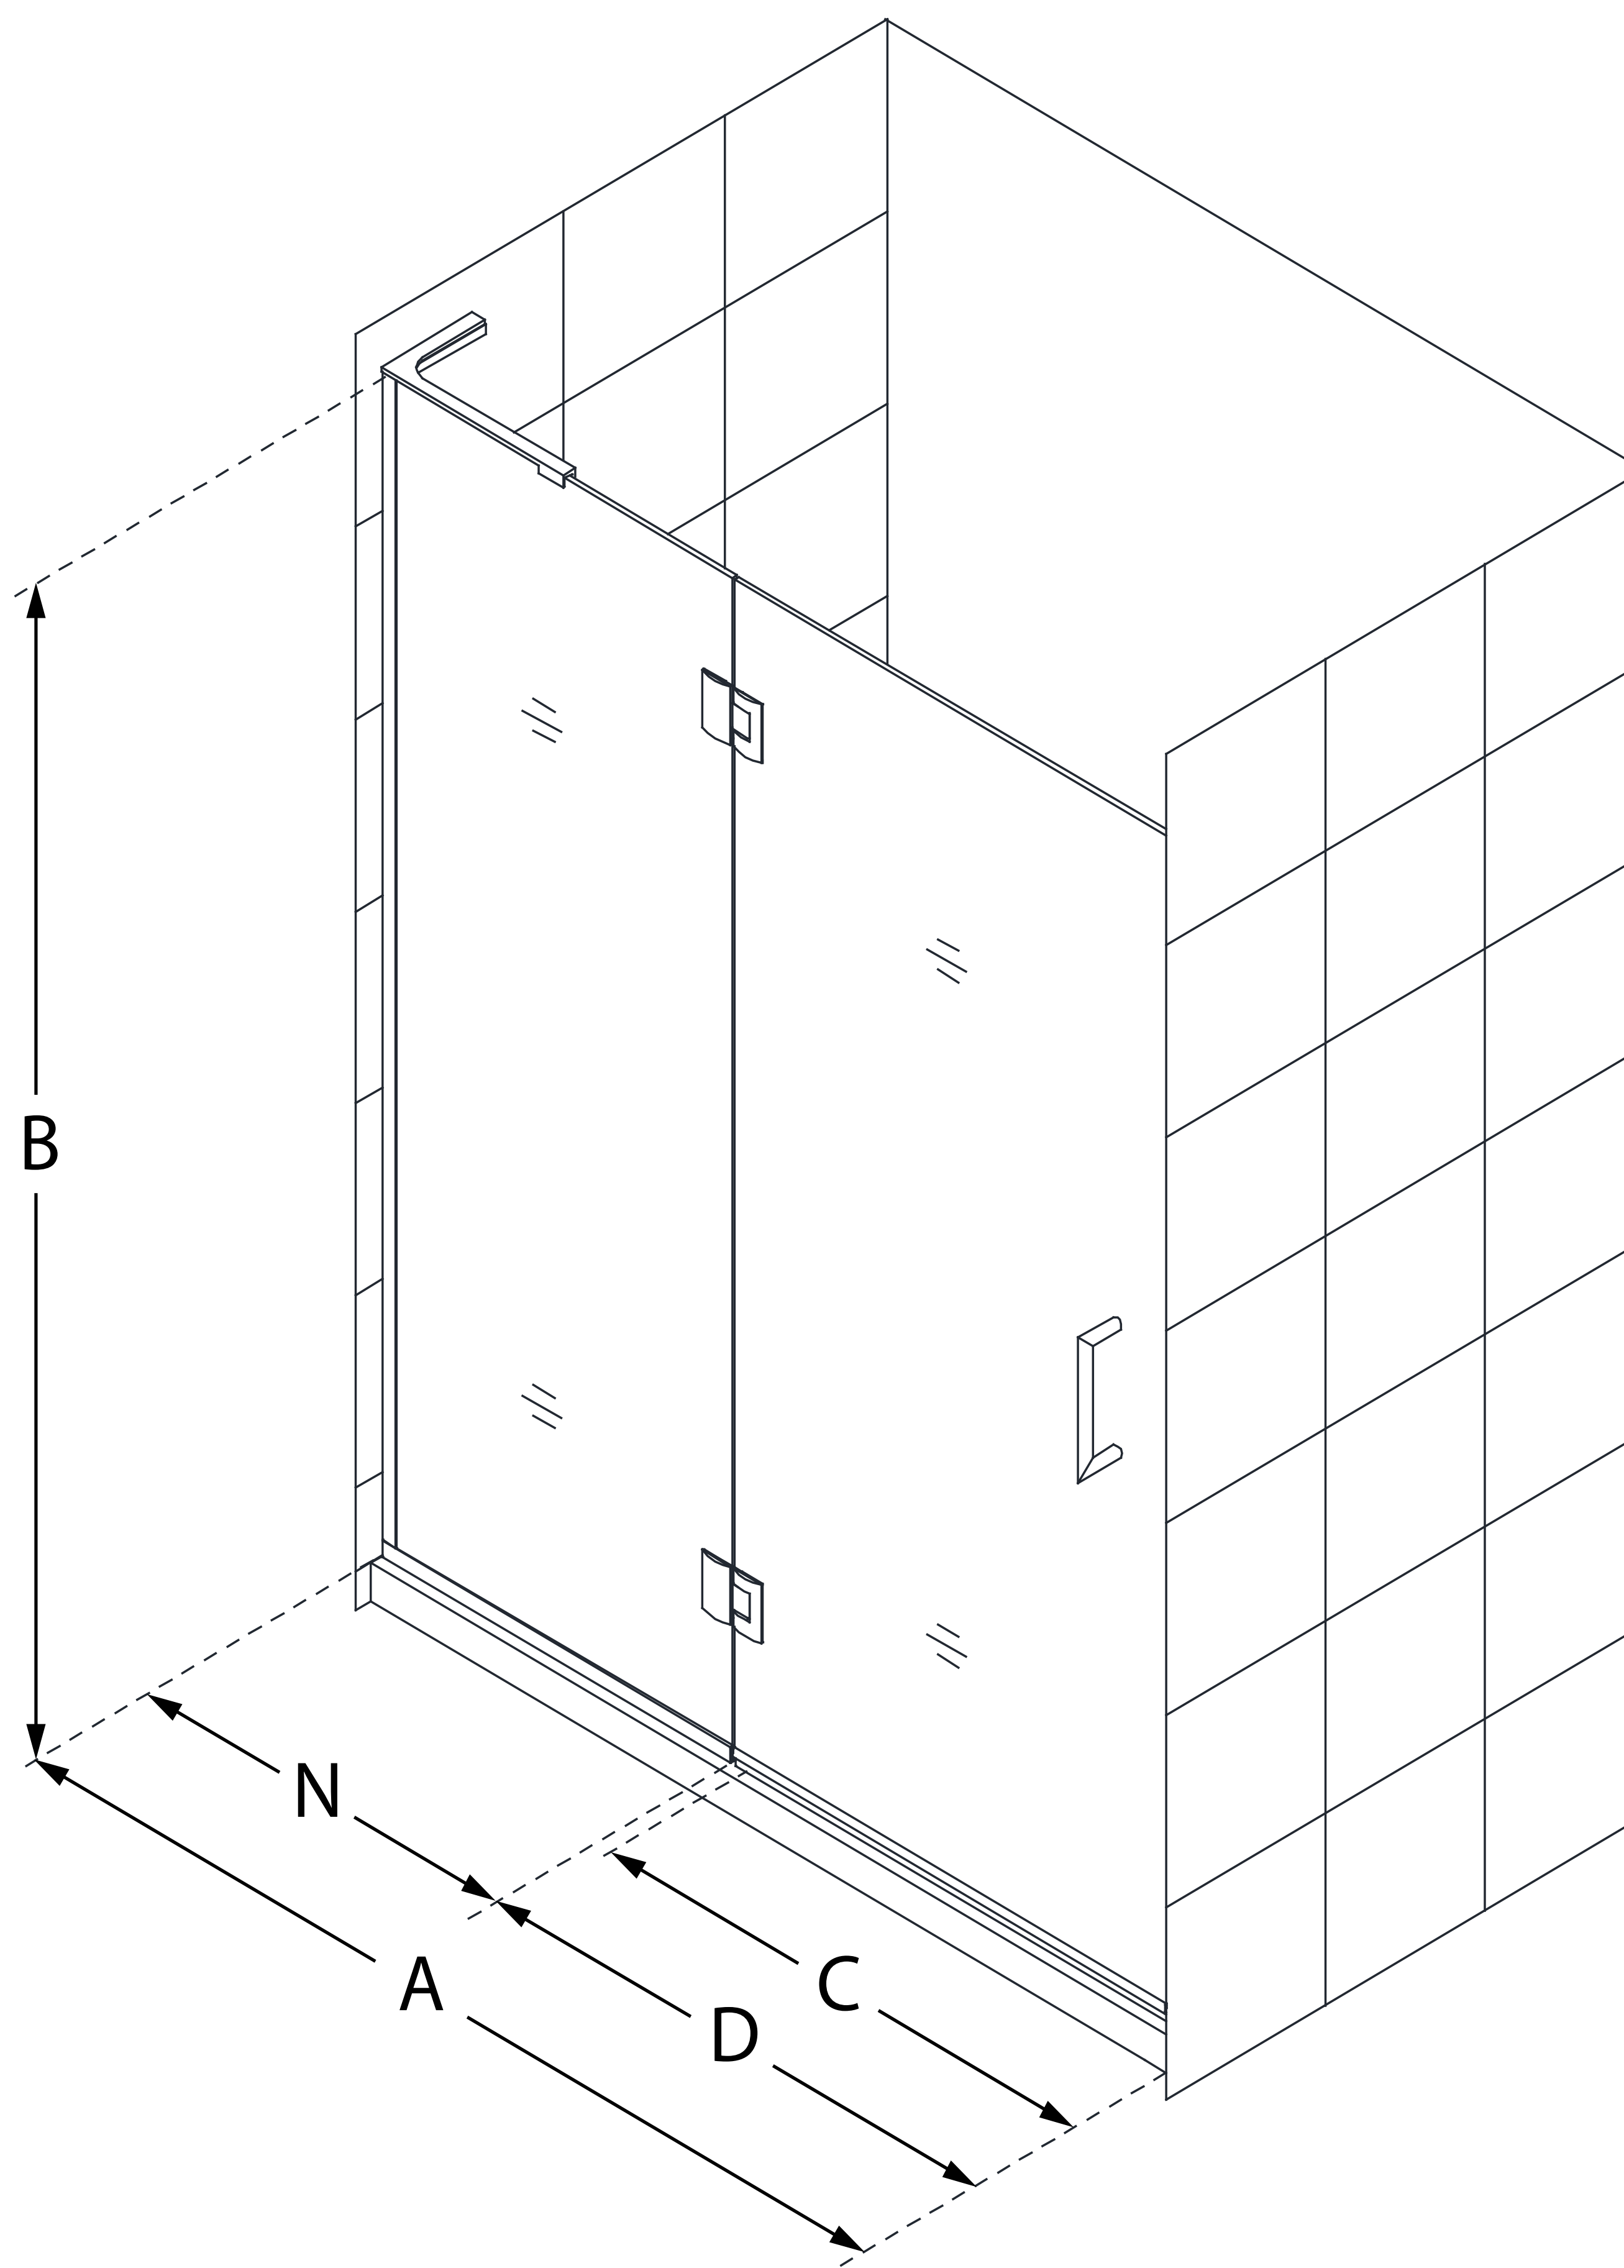

D32572

UNIDOOR-X

DreamLine Unidoor-X 49 in. W x
72 in. H Frameless Hinged Shower
Door, Clear Glass

SWING DOOR

CONFIGURATION DIMENSIONS:

A: 49 in.

MODEL WIDTH

B: 72 in.

MODEL HEIGHT

C: 24 in.

ACCESS WIDTH

D: 25 in.

DOOR WIDTH

N: 24 in.

HINGE PANEL WIDTH

DreamLine reserves the right to update or modify the hardware or materials pictured without prior notice for the purpose of product improvement and customer satisfaction.