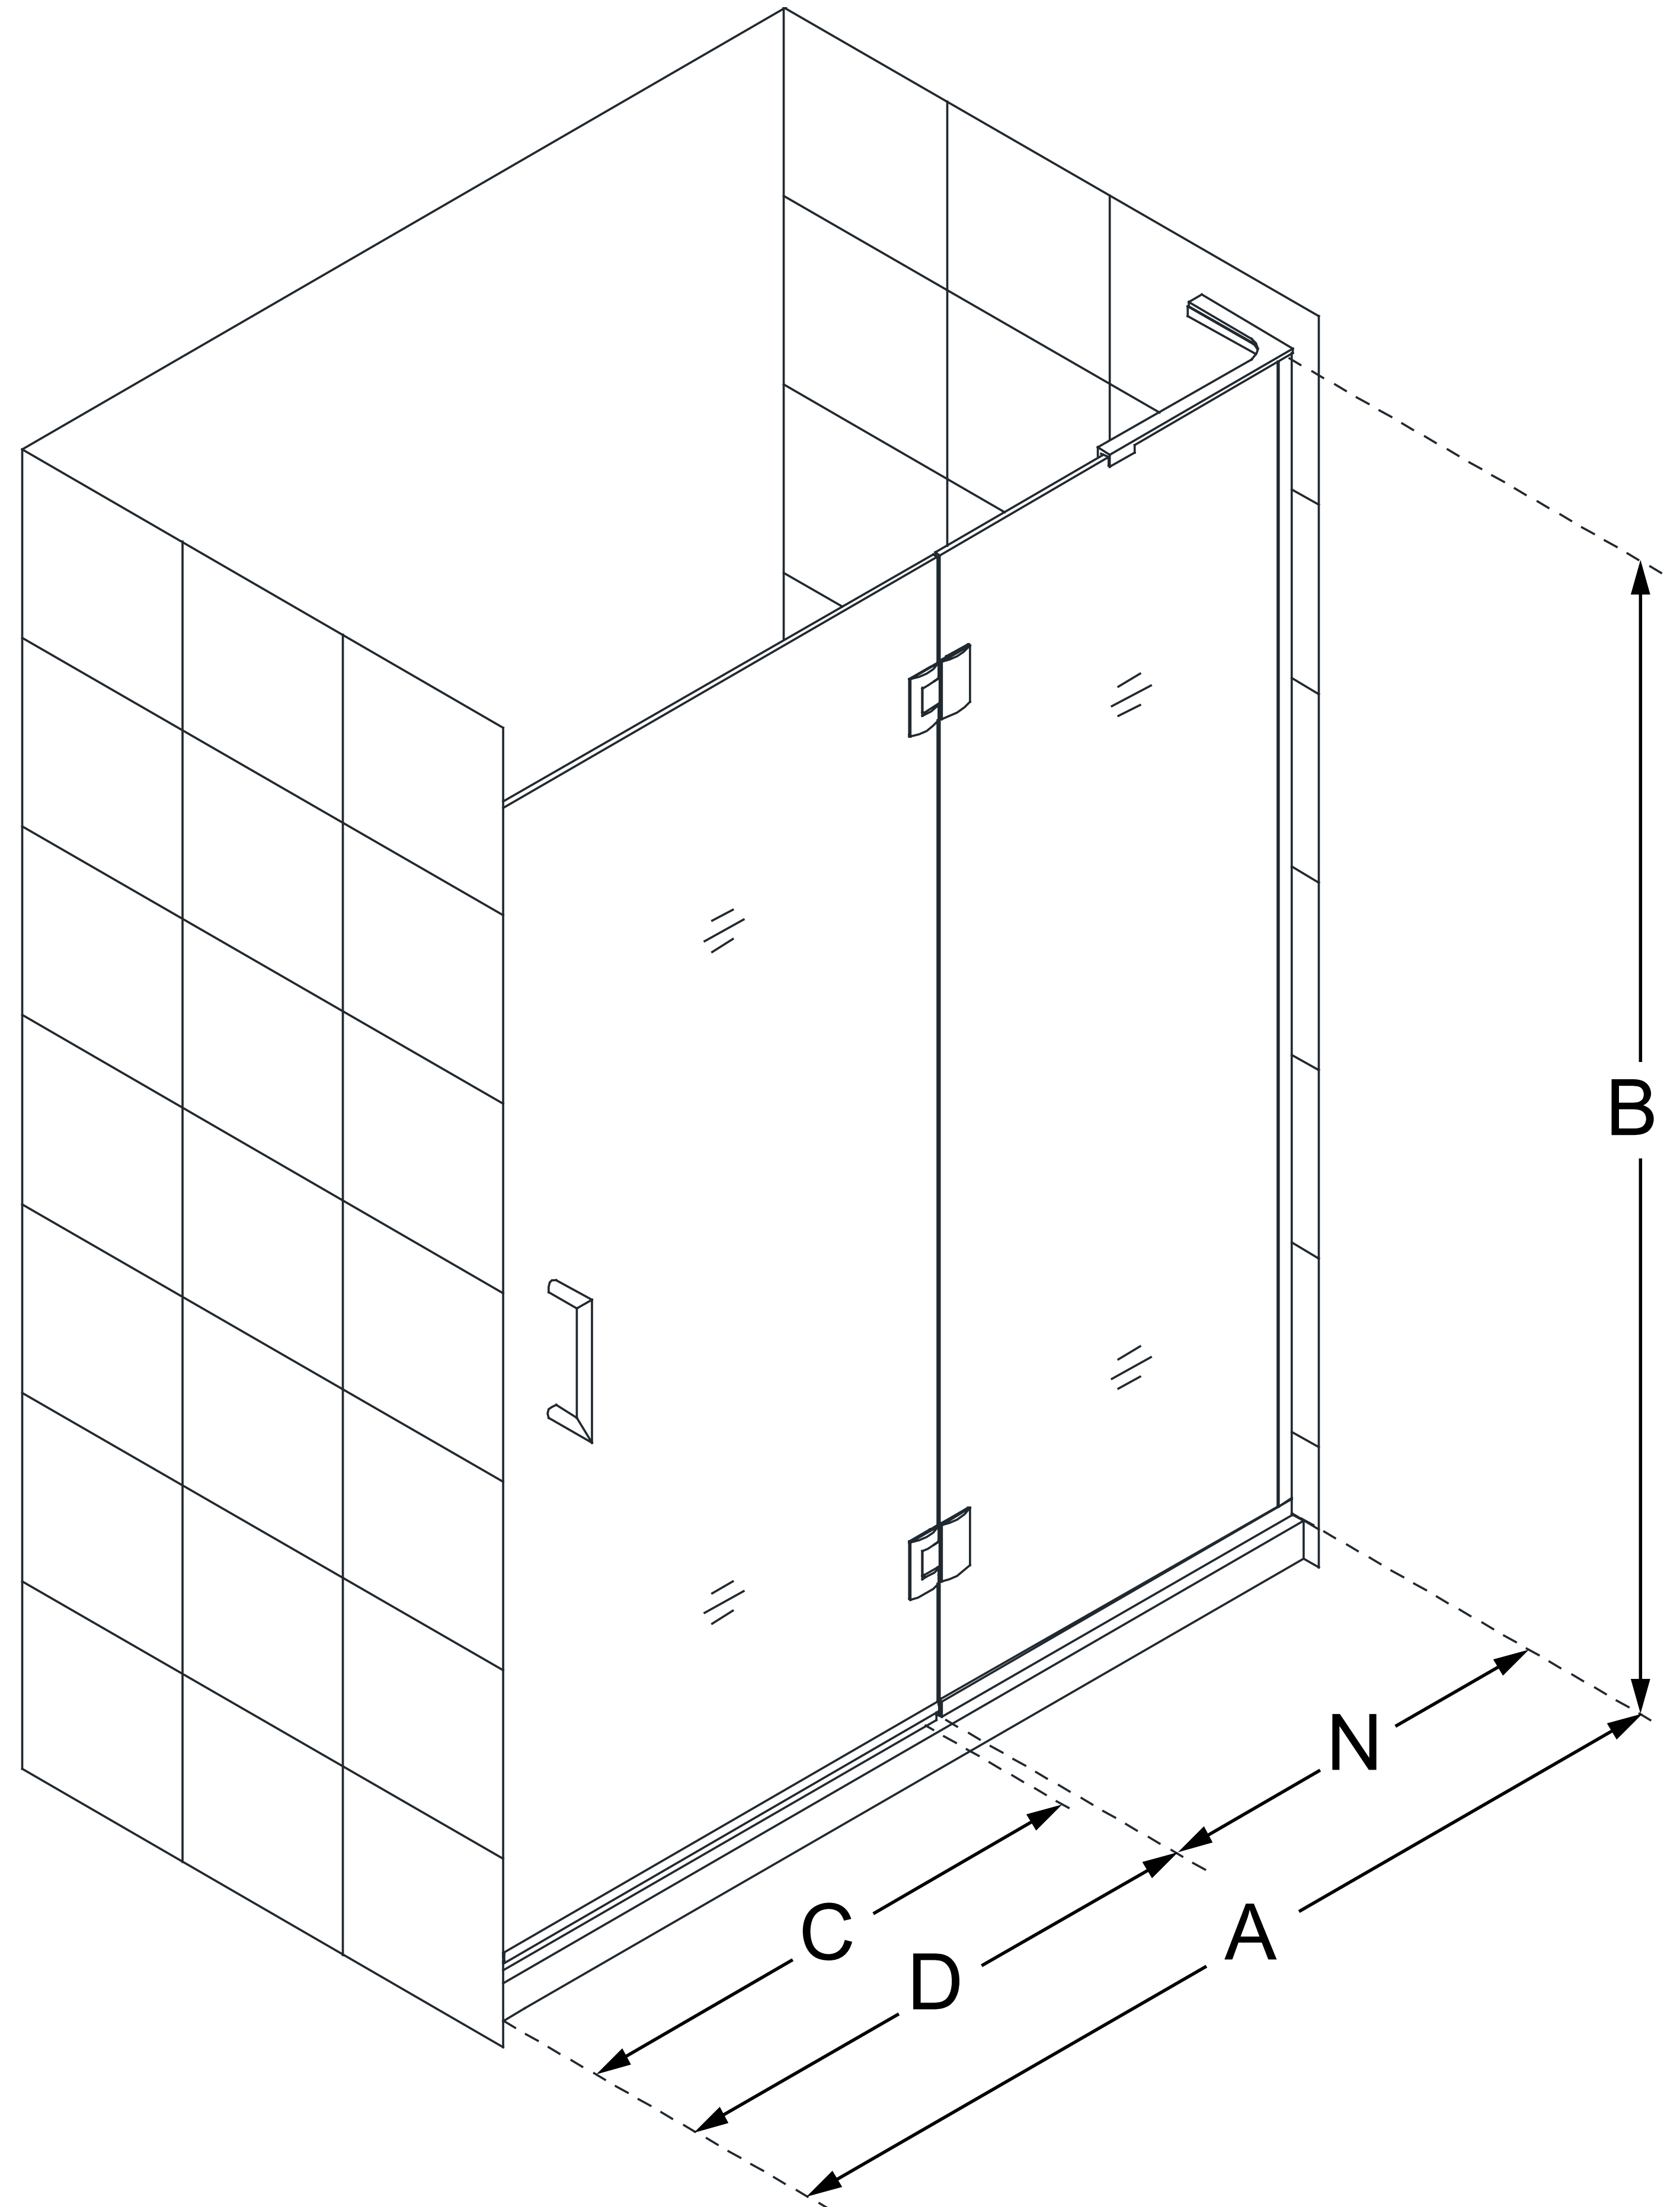

D32472

UNIDOOR-X

DreamLine Unidoor-X 48 in. W x
72 in. H Frameless Hinged Shower
Door, Clear Glass

SWING DOOR

CONFIGURATION DIMENSIONS:

A: 48 in.

MODEL WIDTH

B: 72 in.

MODEL HEIGHT

C: 23 in.

ACCESS WIDTH

D: 24 in.

DOOR WIDTH

N: 24 in.

HINGE PANEL WIDTH

DreamLine reserves the right to update or modify the hardware or materials pictured without prior notice for the purpose of product improvement and customer satisfaction.