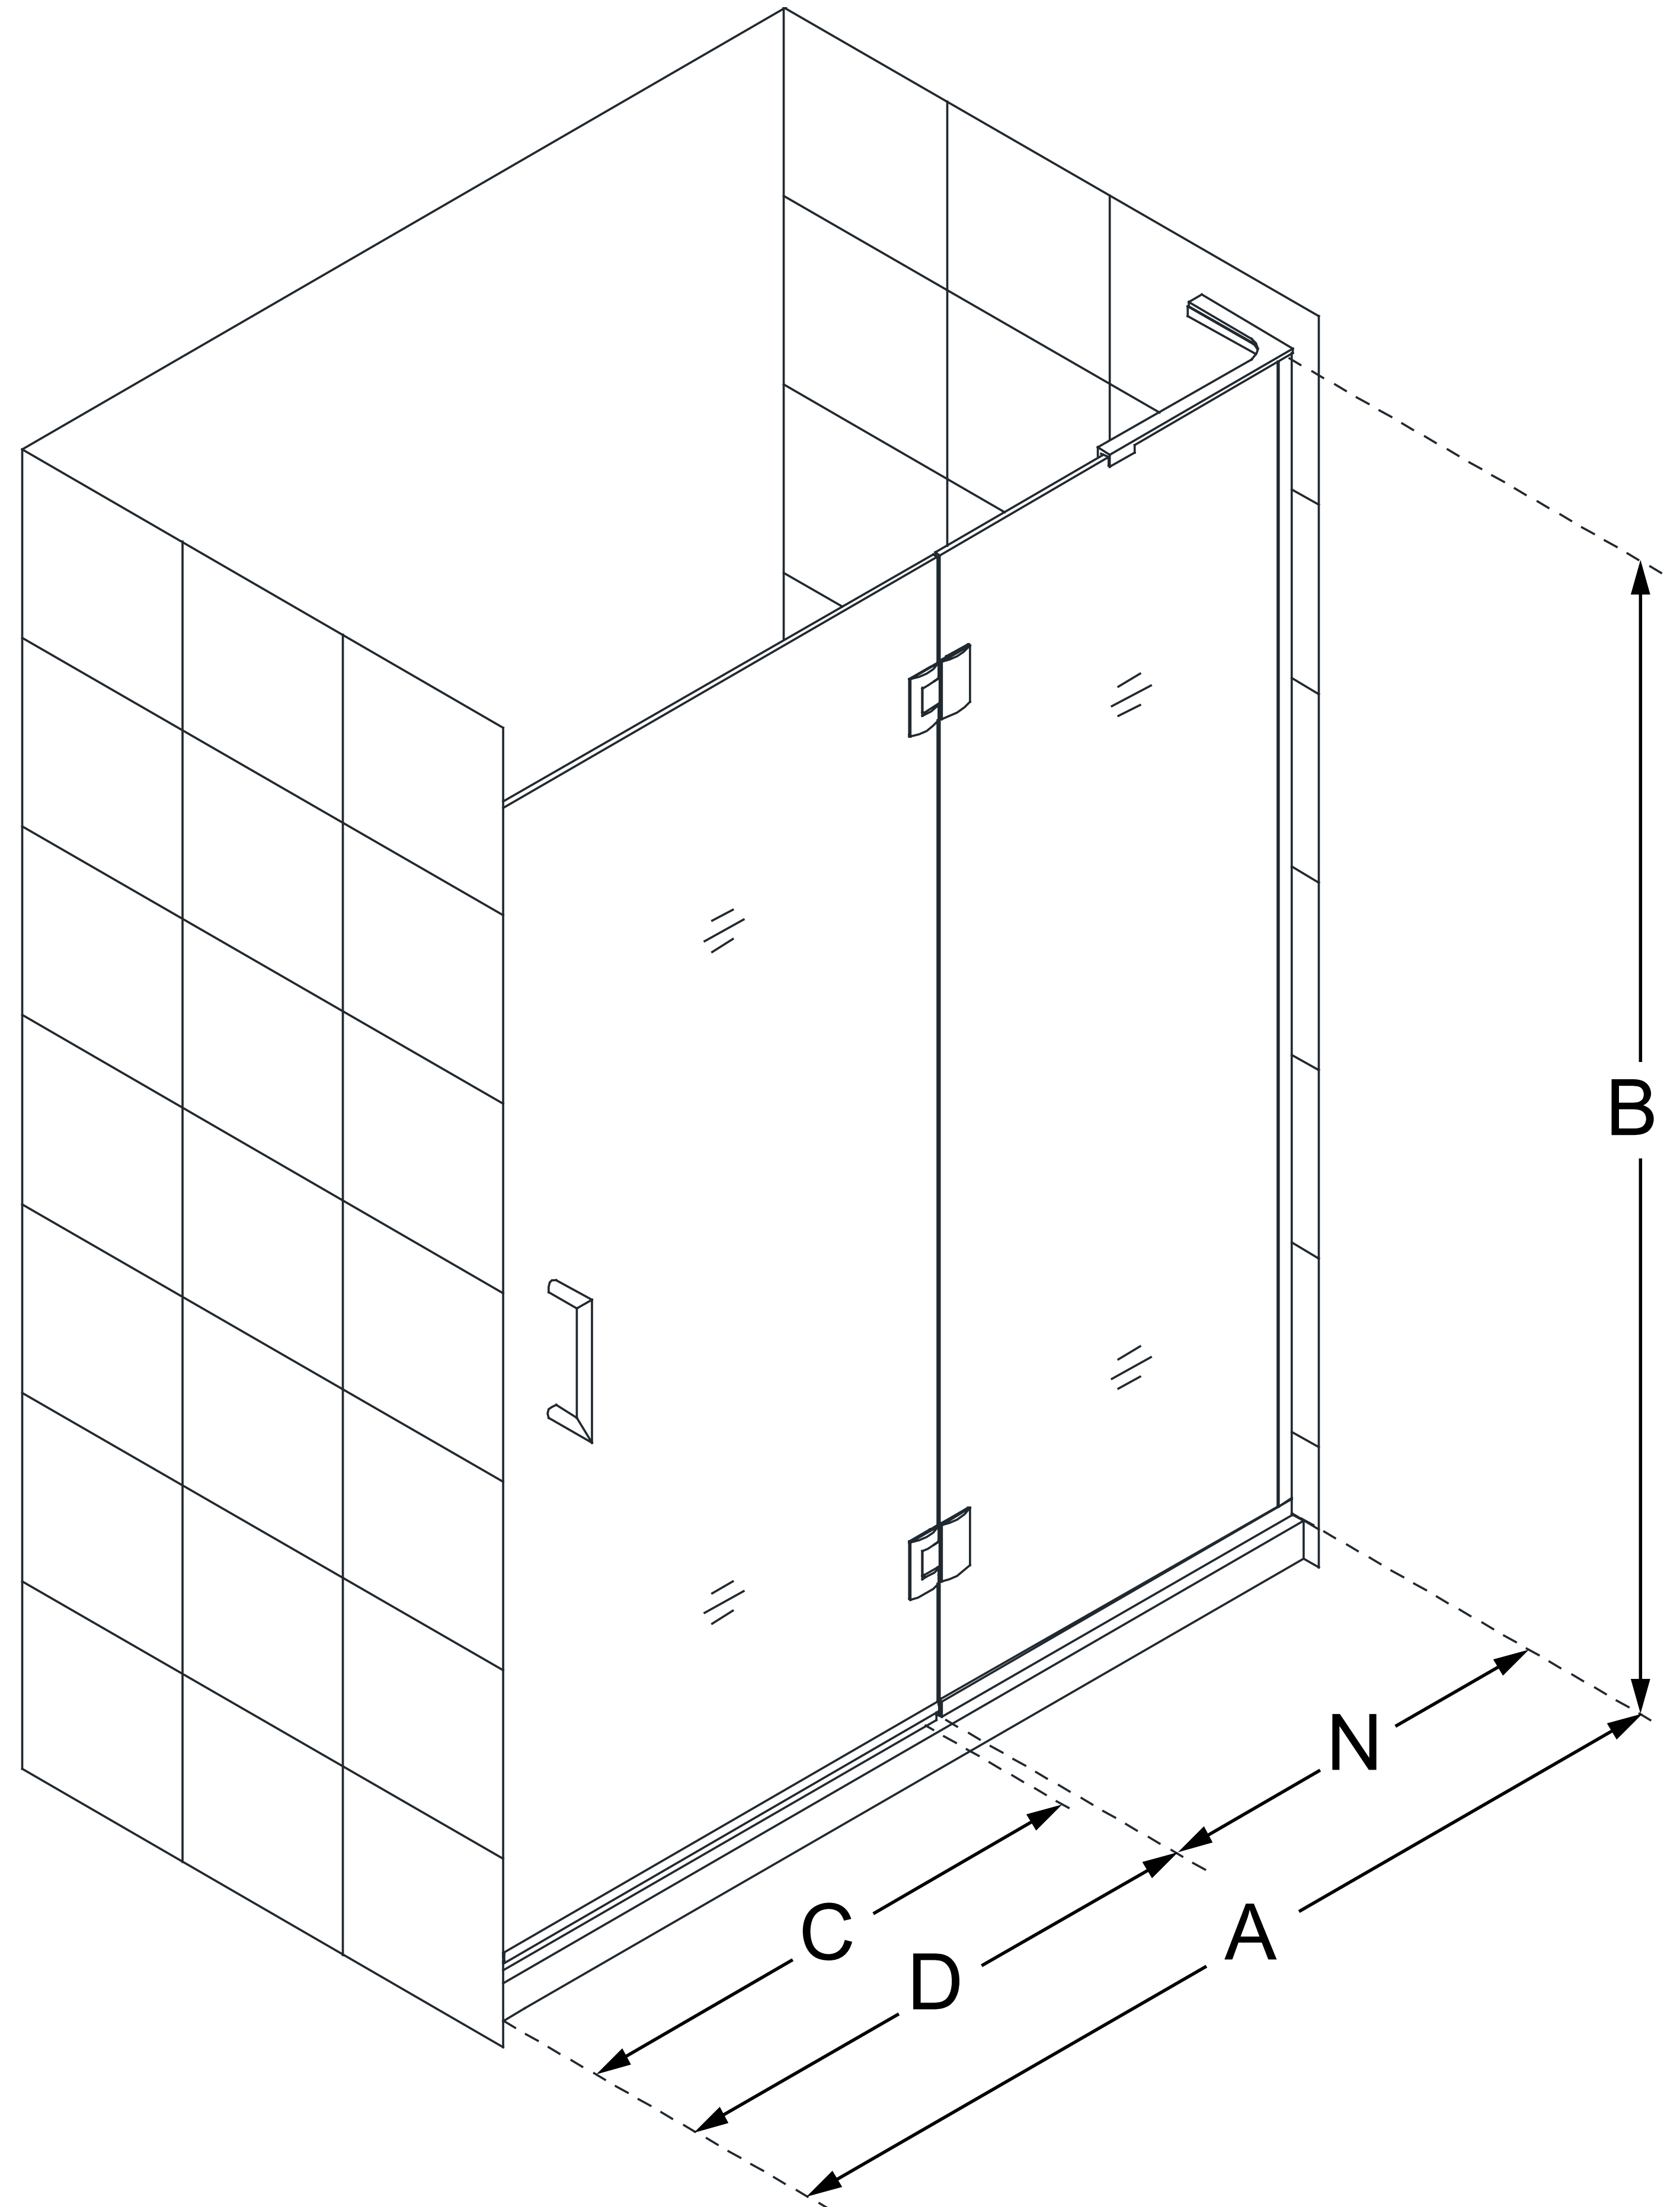

## UNIDOOR-X

DreamLine Unidoor-X 47 in. W x  
72 in. H Frameless Hinged Shower  
Door, Clear Glass

**SWING DOOR**

### CONFIGURATION DIMENSIONS:

**A: 47 in.**

MODEL WIDTH

**B: 72 in.**

MODEL HEIGHT

**C: 22 in.**

ACCESS WIDTH

**D: 23 in.**

DOOR WIDTH

**N: 24 in.**

HINGE PANEL WIDTH

DreamLine reserves the right to update or modify the hardware or materials pictured without prior notice for the purpose of product improvement and customer satisfaction.