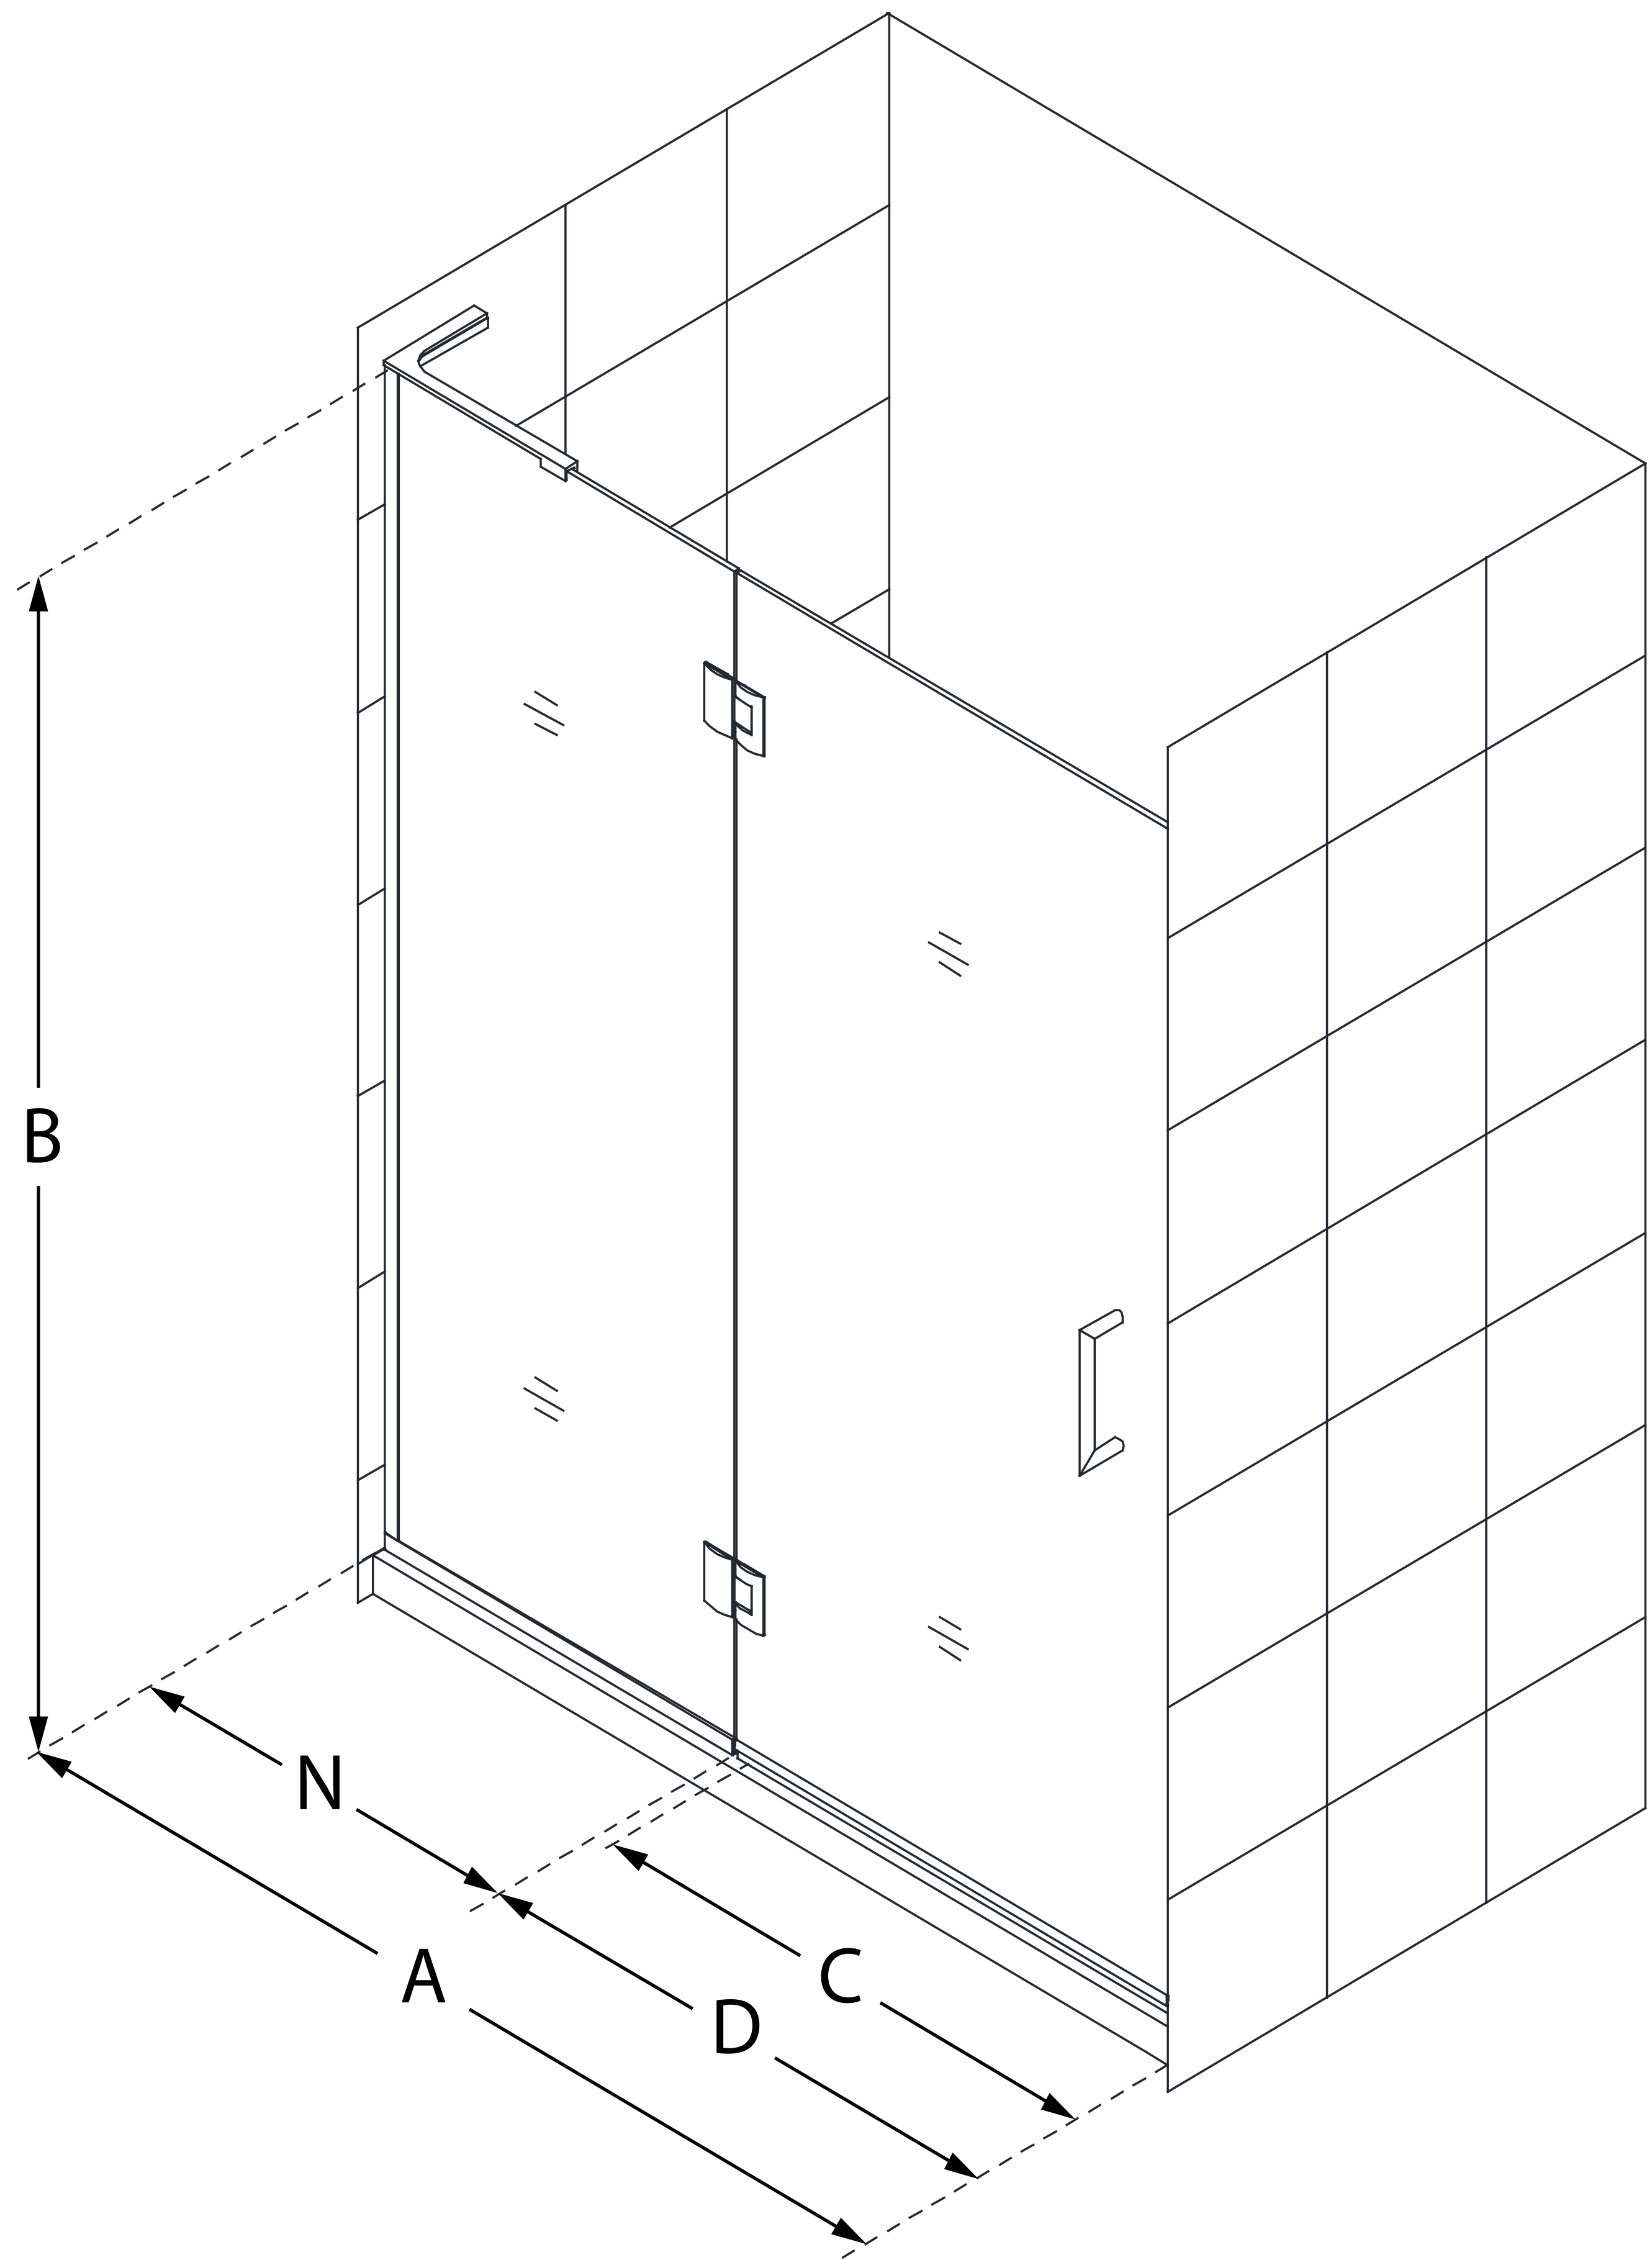

## UNIDOOR-X

DreamLine Unidoor-X 47 in. W x  
72 in. H Frameless Hinged Shower  
Door, Clear Glass

**SWING DOOR**

### CONFIGURATION DIMENSIONS:

**A: 47 in.**

MODEL WIDTH

**B: 72 in.**

MODEL HEIGHT

**C: 22 in.**

ACCESS WIDTH

**D: 23 in.**

DOOR WIDTH

**N: 24 in.**

HINGE PANEL WIDTH

DreamLine reserves the right to update or modify the hardware or materials pictured without prior notice for the purpose of product improvement and customer satisfaction.