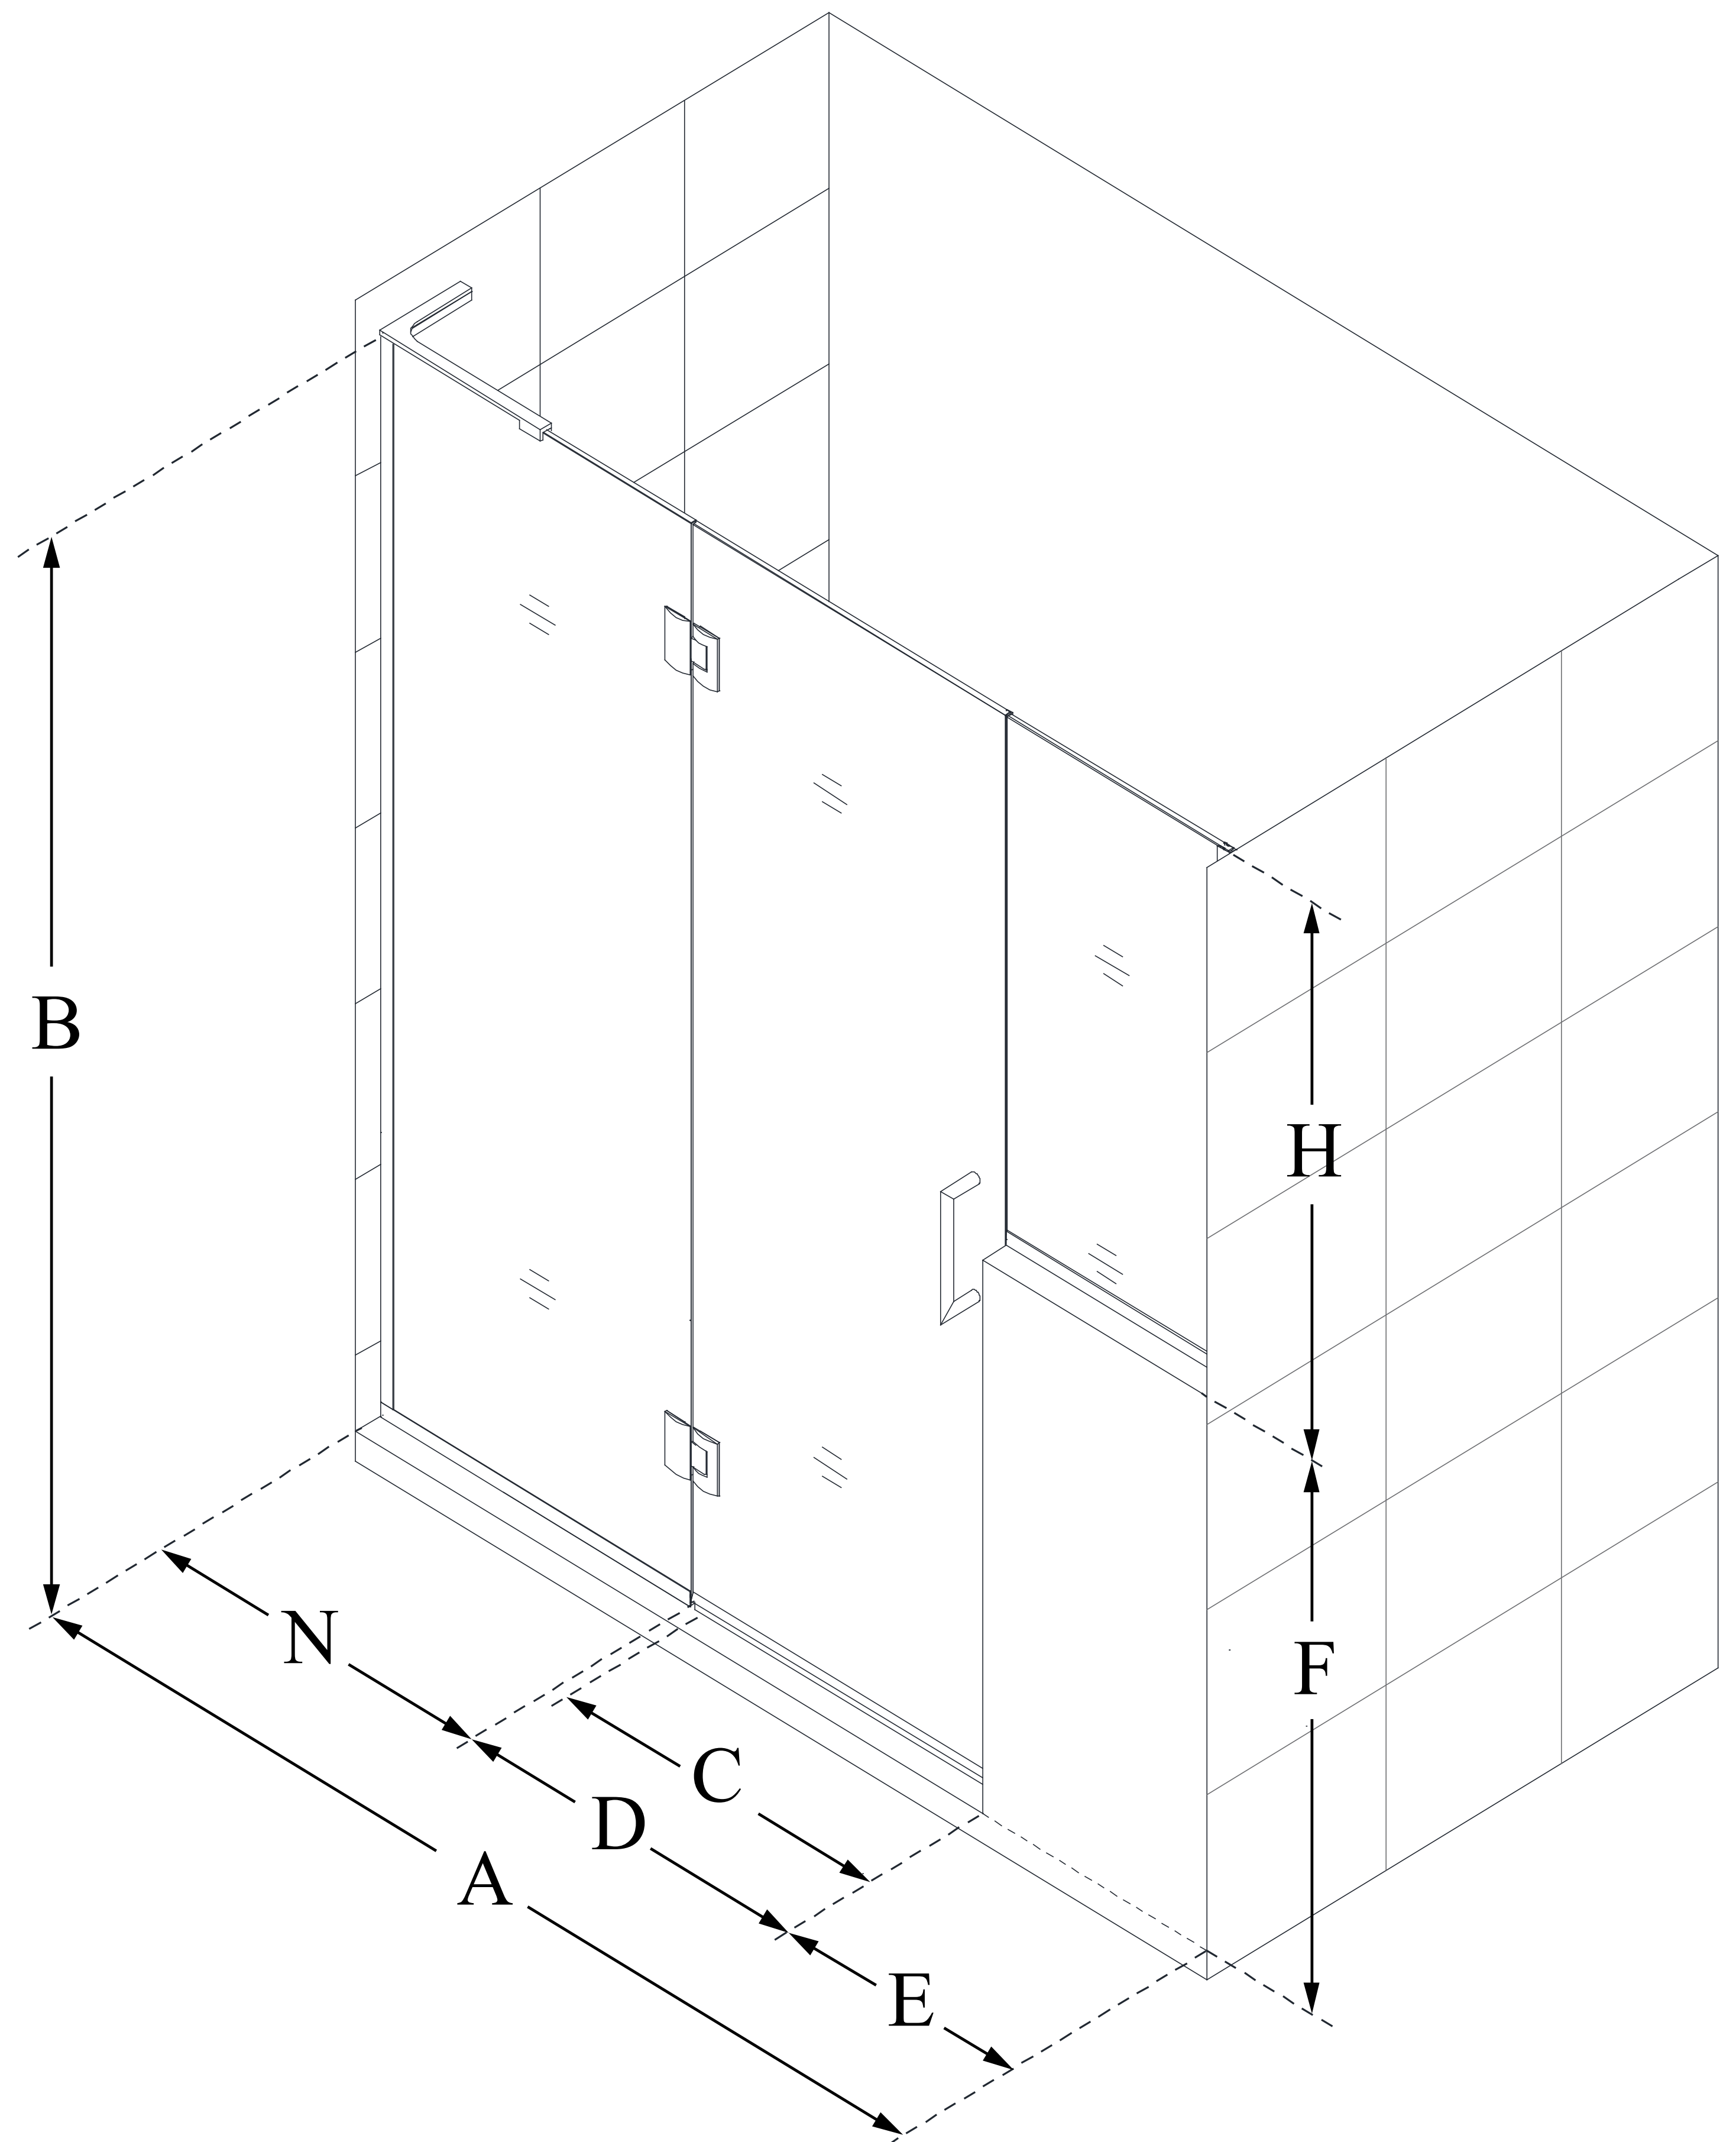

D3242434

UNIDOOR-X

DreamLine Unidoor-X 72-72 1/2
in. W x 72 in. H Frameless Hinged
Shower Door, Clear Glass

SWING DOOR

CONFIGURATION DIMENSIONS:

A: 72 - 72 1/2 in.

MODEL WIDTH

B: 72 in.

MODEL HEIGHT

C: 23 in.

ACCESS WIDTH

D: 24 in.

DOOR WIDTH

E: 24 in.

INLINE PANEL WIDTH

F: 38 in.

BUTTRESS WALL HEIGHT

H: 34 in.

BUTTRESS GLASS HEIGHT

N: 24 in.

HINGE PANEL WIDTH

DreamLine reserves the right to update or modify the hardware or materials pictured without prior notice for the purpose of product improvement and customer satisfaction.