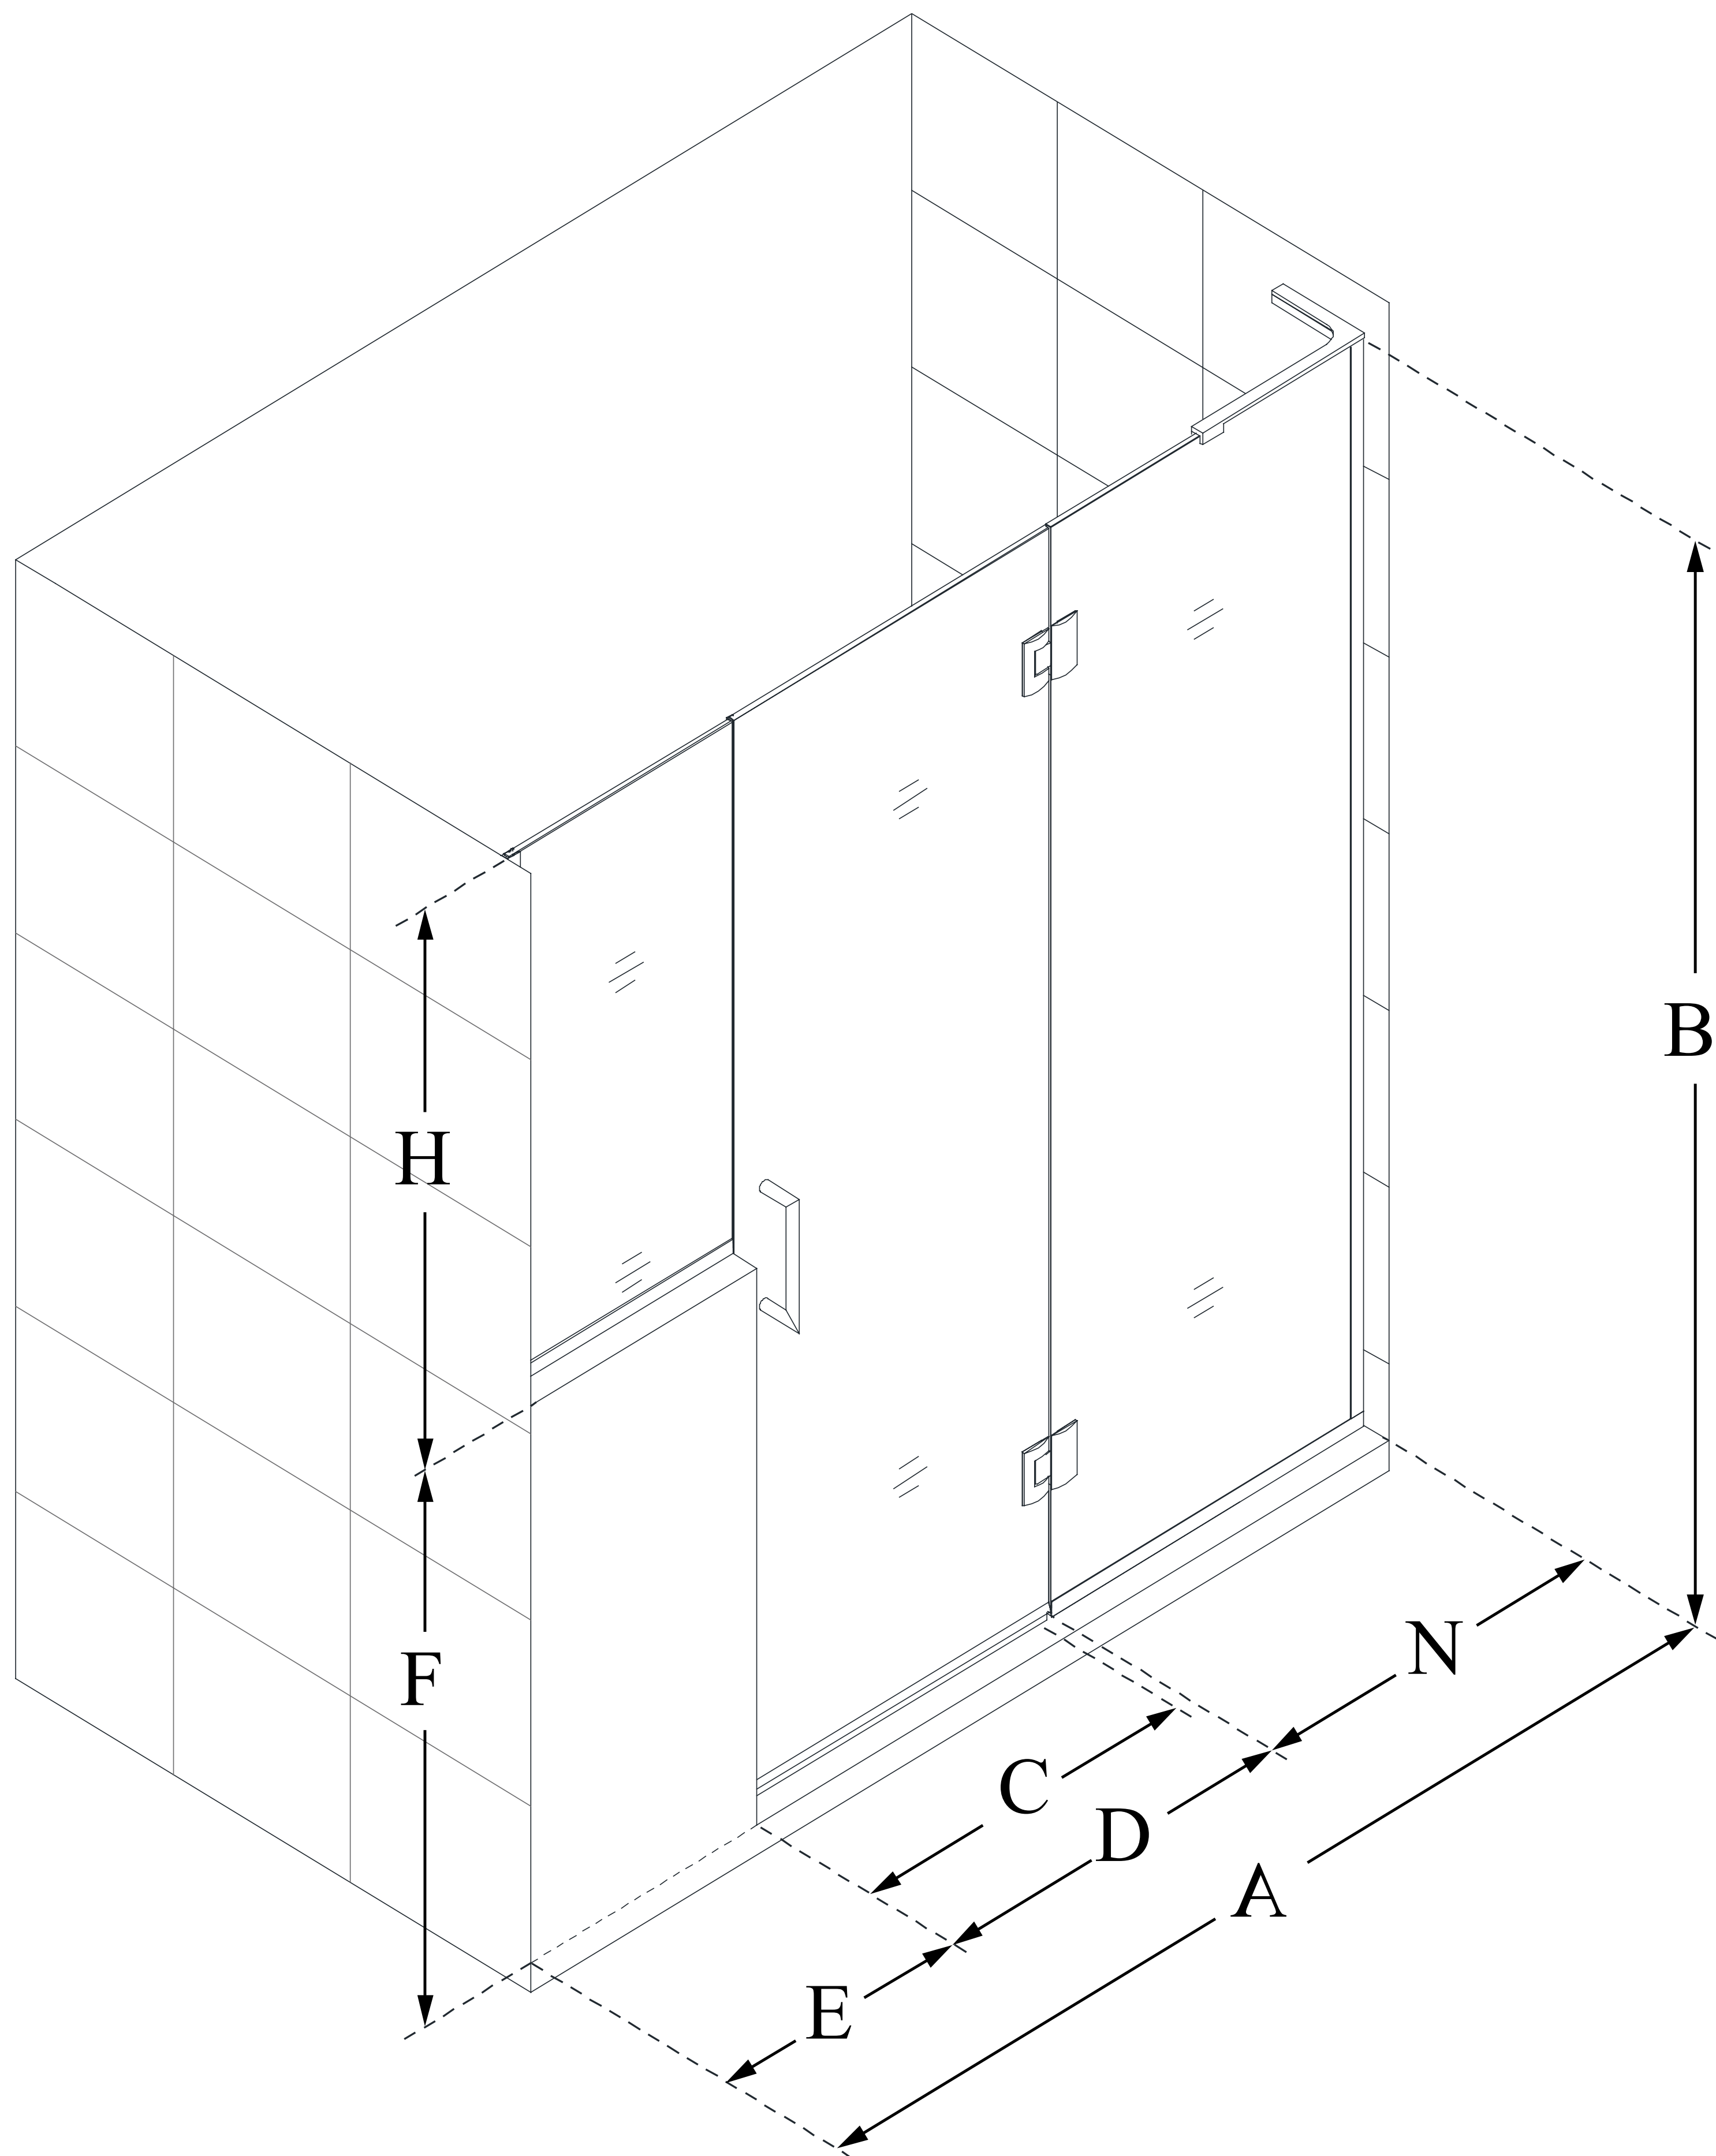

D3232436

UNIDOOR-X

DreamLine Unidoor-X 71-71 1/2
in. W x 72 in. H Frameless Hinged
Shower Door, Clear Glass

SWING DOOR

CONFIGURATION DIMENSIONS:

A: 71 - 71 1/2 in.

MODEL WIDTH

B: 72 in.

MODEL HEIGHT

C: 22 in.

ACCESS WIDTH

D: 23 in.

DOOR WIDTH

E: 24 in.

INLINE PANEL WIDTH

F: 36 in.

BUTTRESS WALL HEIGHT

H: 36 in.

BUTTRESS GLASS HEIGHT

N: 24 in.

HINGE PANEL WIDTH

DreamLine reserves the right to update or modify the hardware or materials pictured without prior notice for the purpose of product improvement and customer satisfaction.