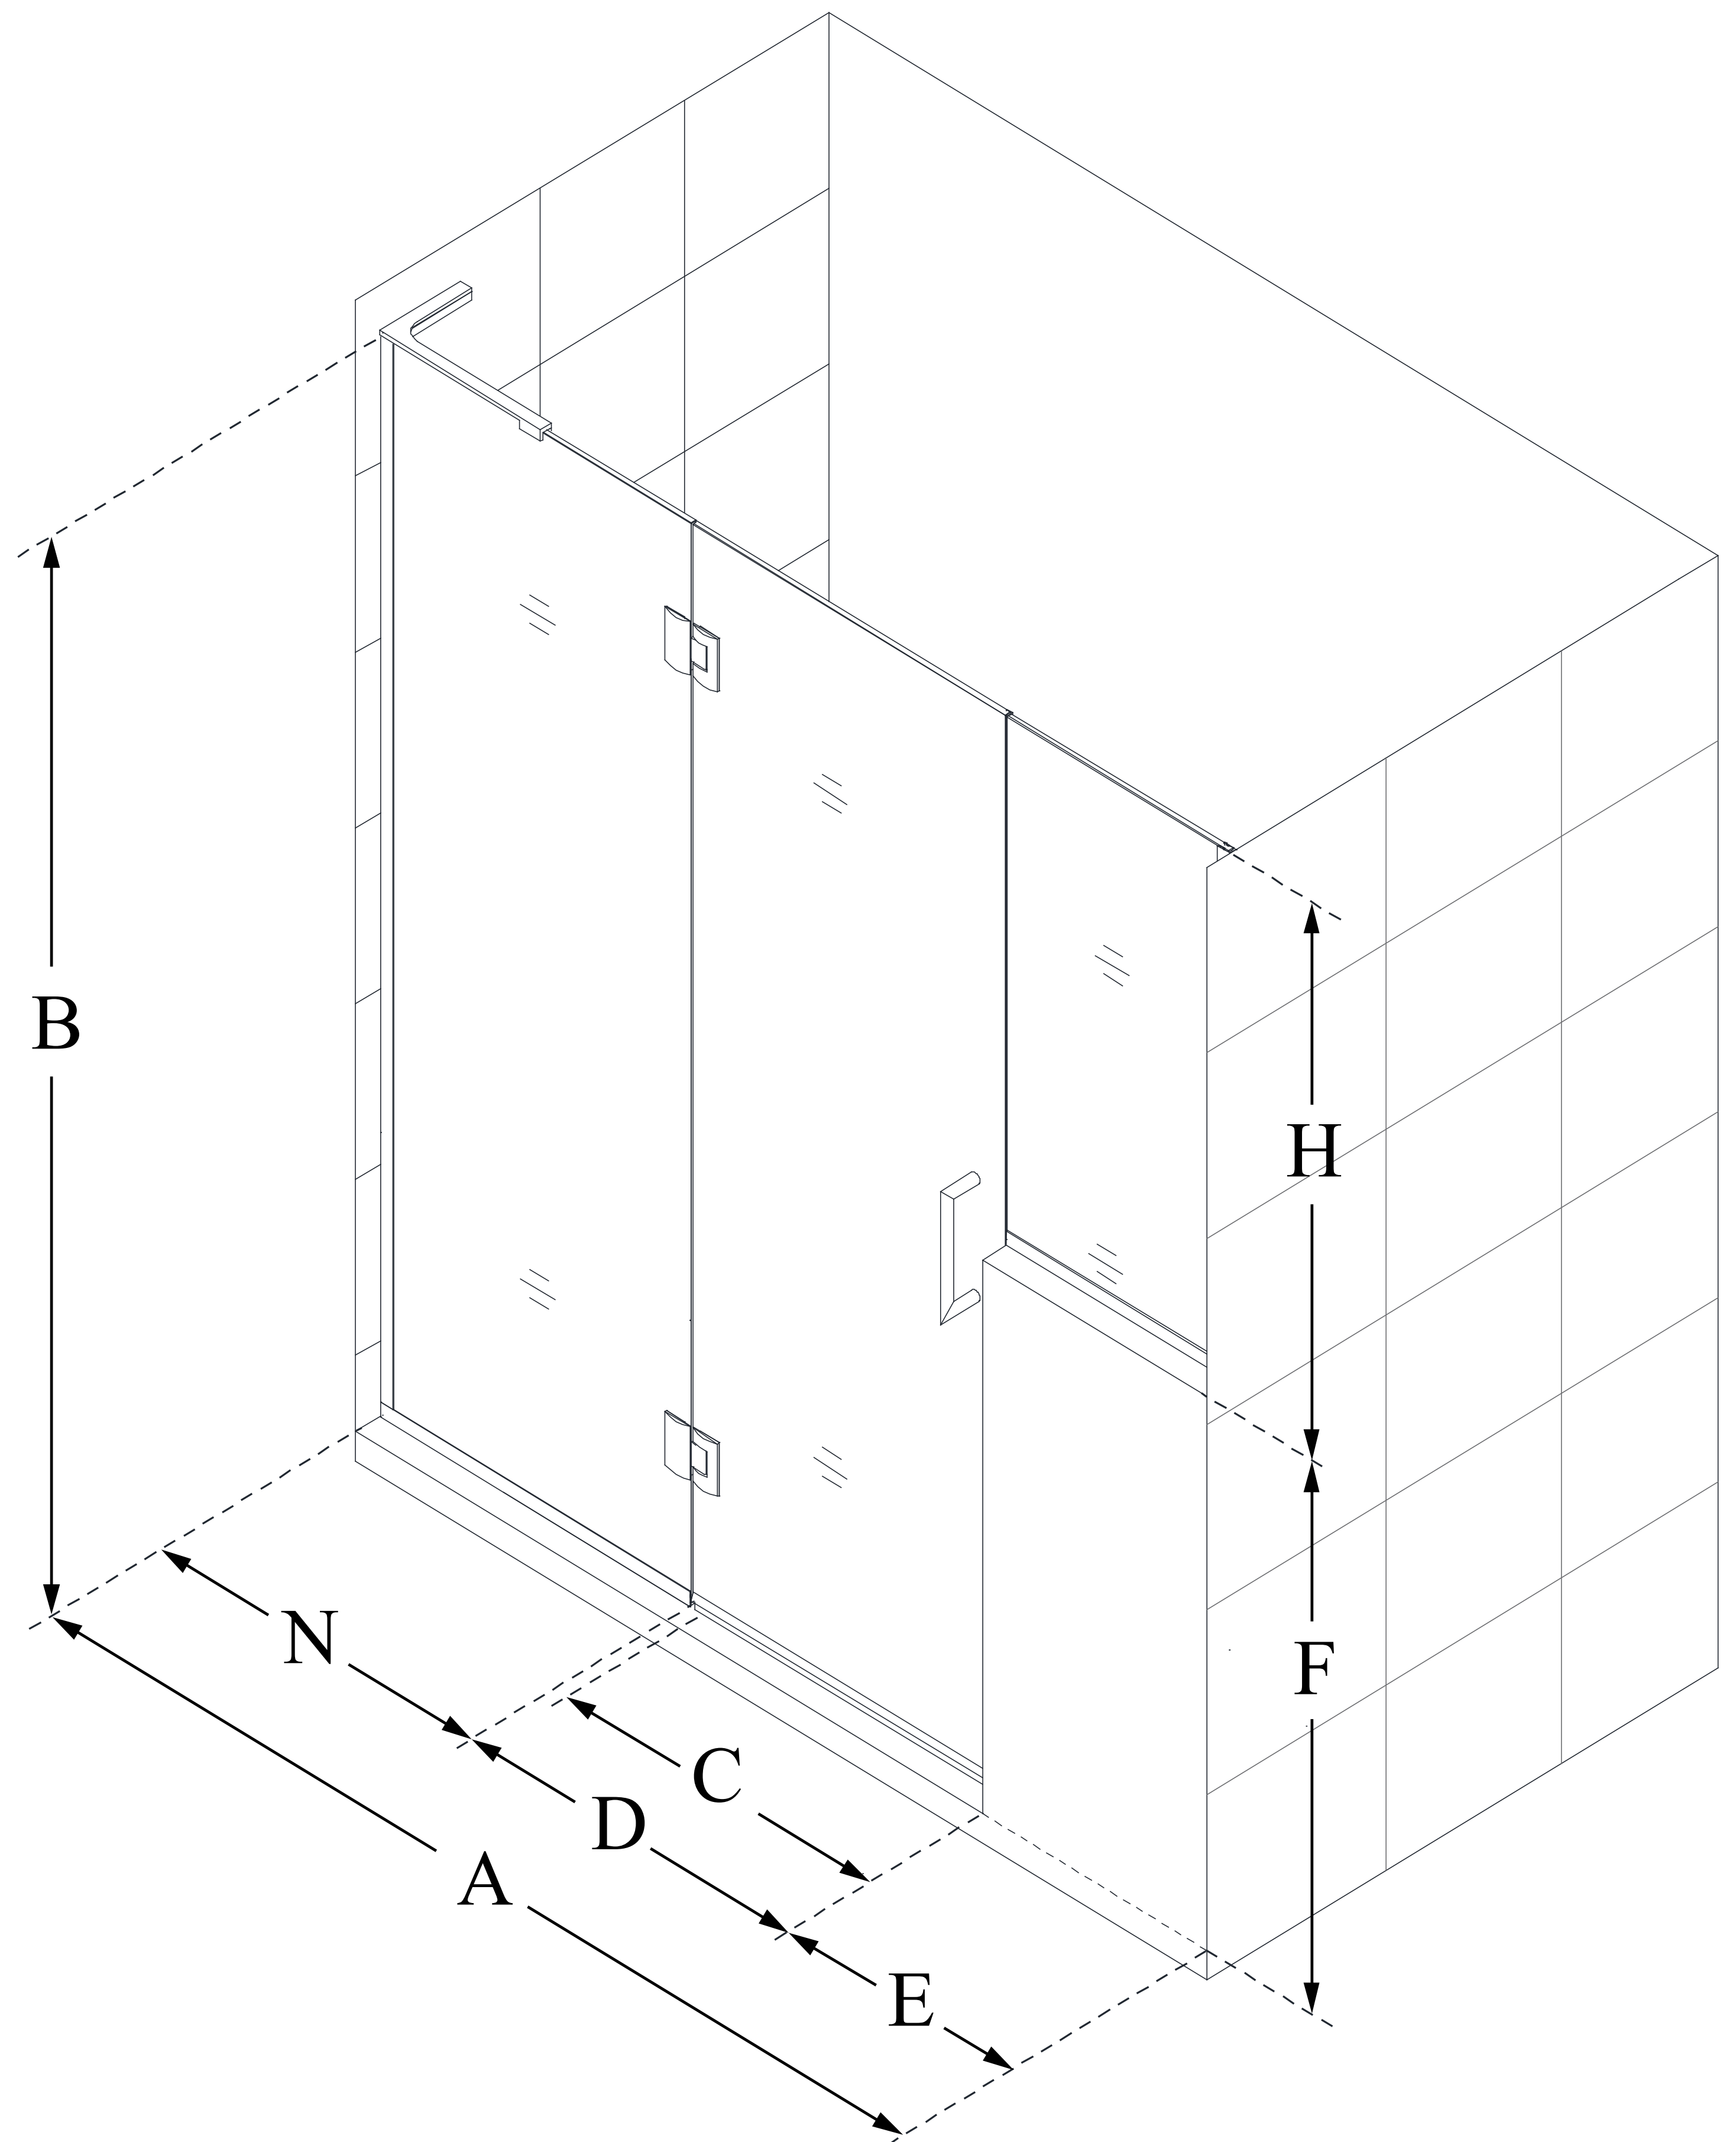

D3232436

UNIDOOR-X

DreamLine Unidoor-X 71-71 1/2
in. W x 72 in. H Frameless Hinged
Shower Door, Clear Glass

SWING DOOR

CONFIGURATION DIMENSIONS:

A: 71 - 71 1/2 in.

MODEL WIDTH

B: 72 in.

MODEL HEIGHT

C: 22 in.

ACCESS WIDTH

D: 23 in.

DOOR WIDTH

E: 24 in.

INLINE PANEL WIDTH

F: 36 in.

BUTTRESS WALL HEIGHT

H: 36 in.

BUTTRESS GLASS HEIGHT

N: 24 in.

HINGE PANEL WIDTH

DreamLine reserves the right to update or modify the hardware or materials pictured without prior notice for the purpose of product improvement and customer satisfaction.