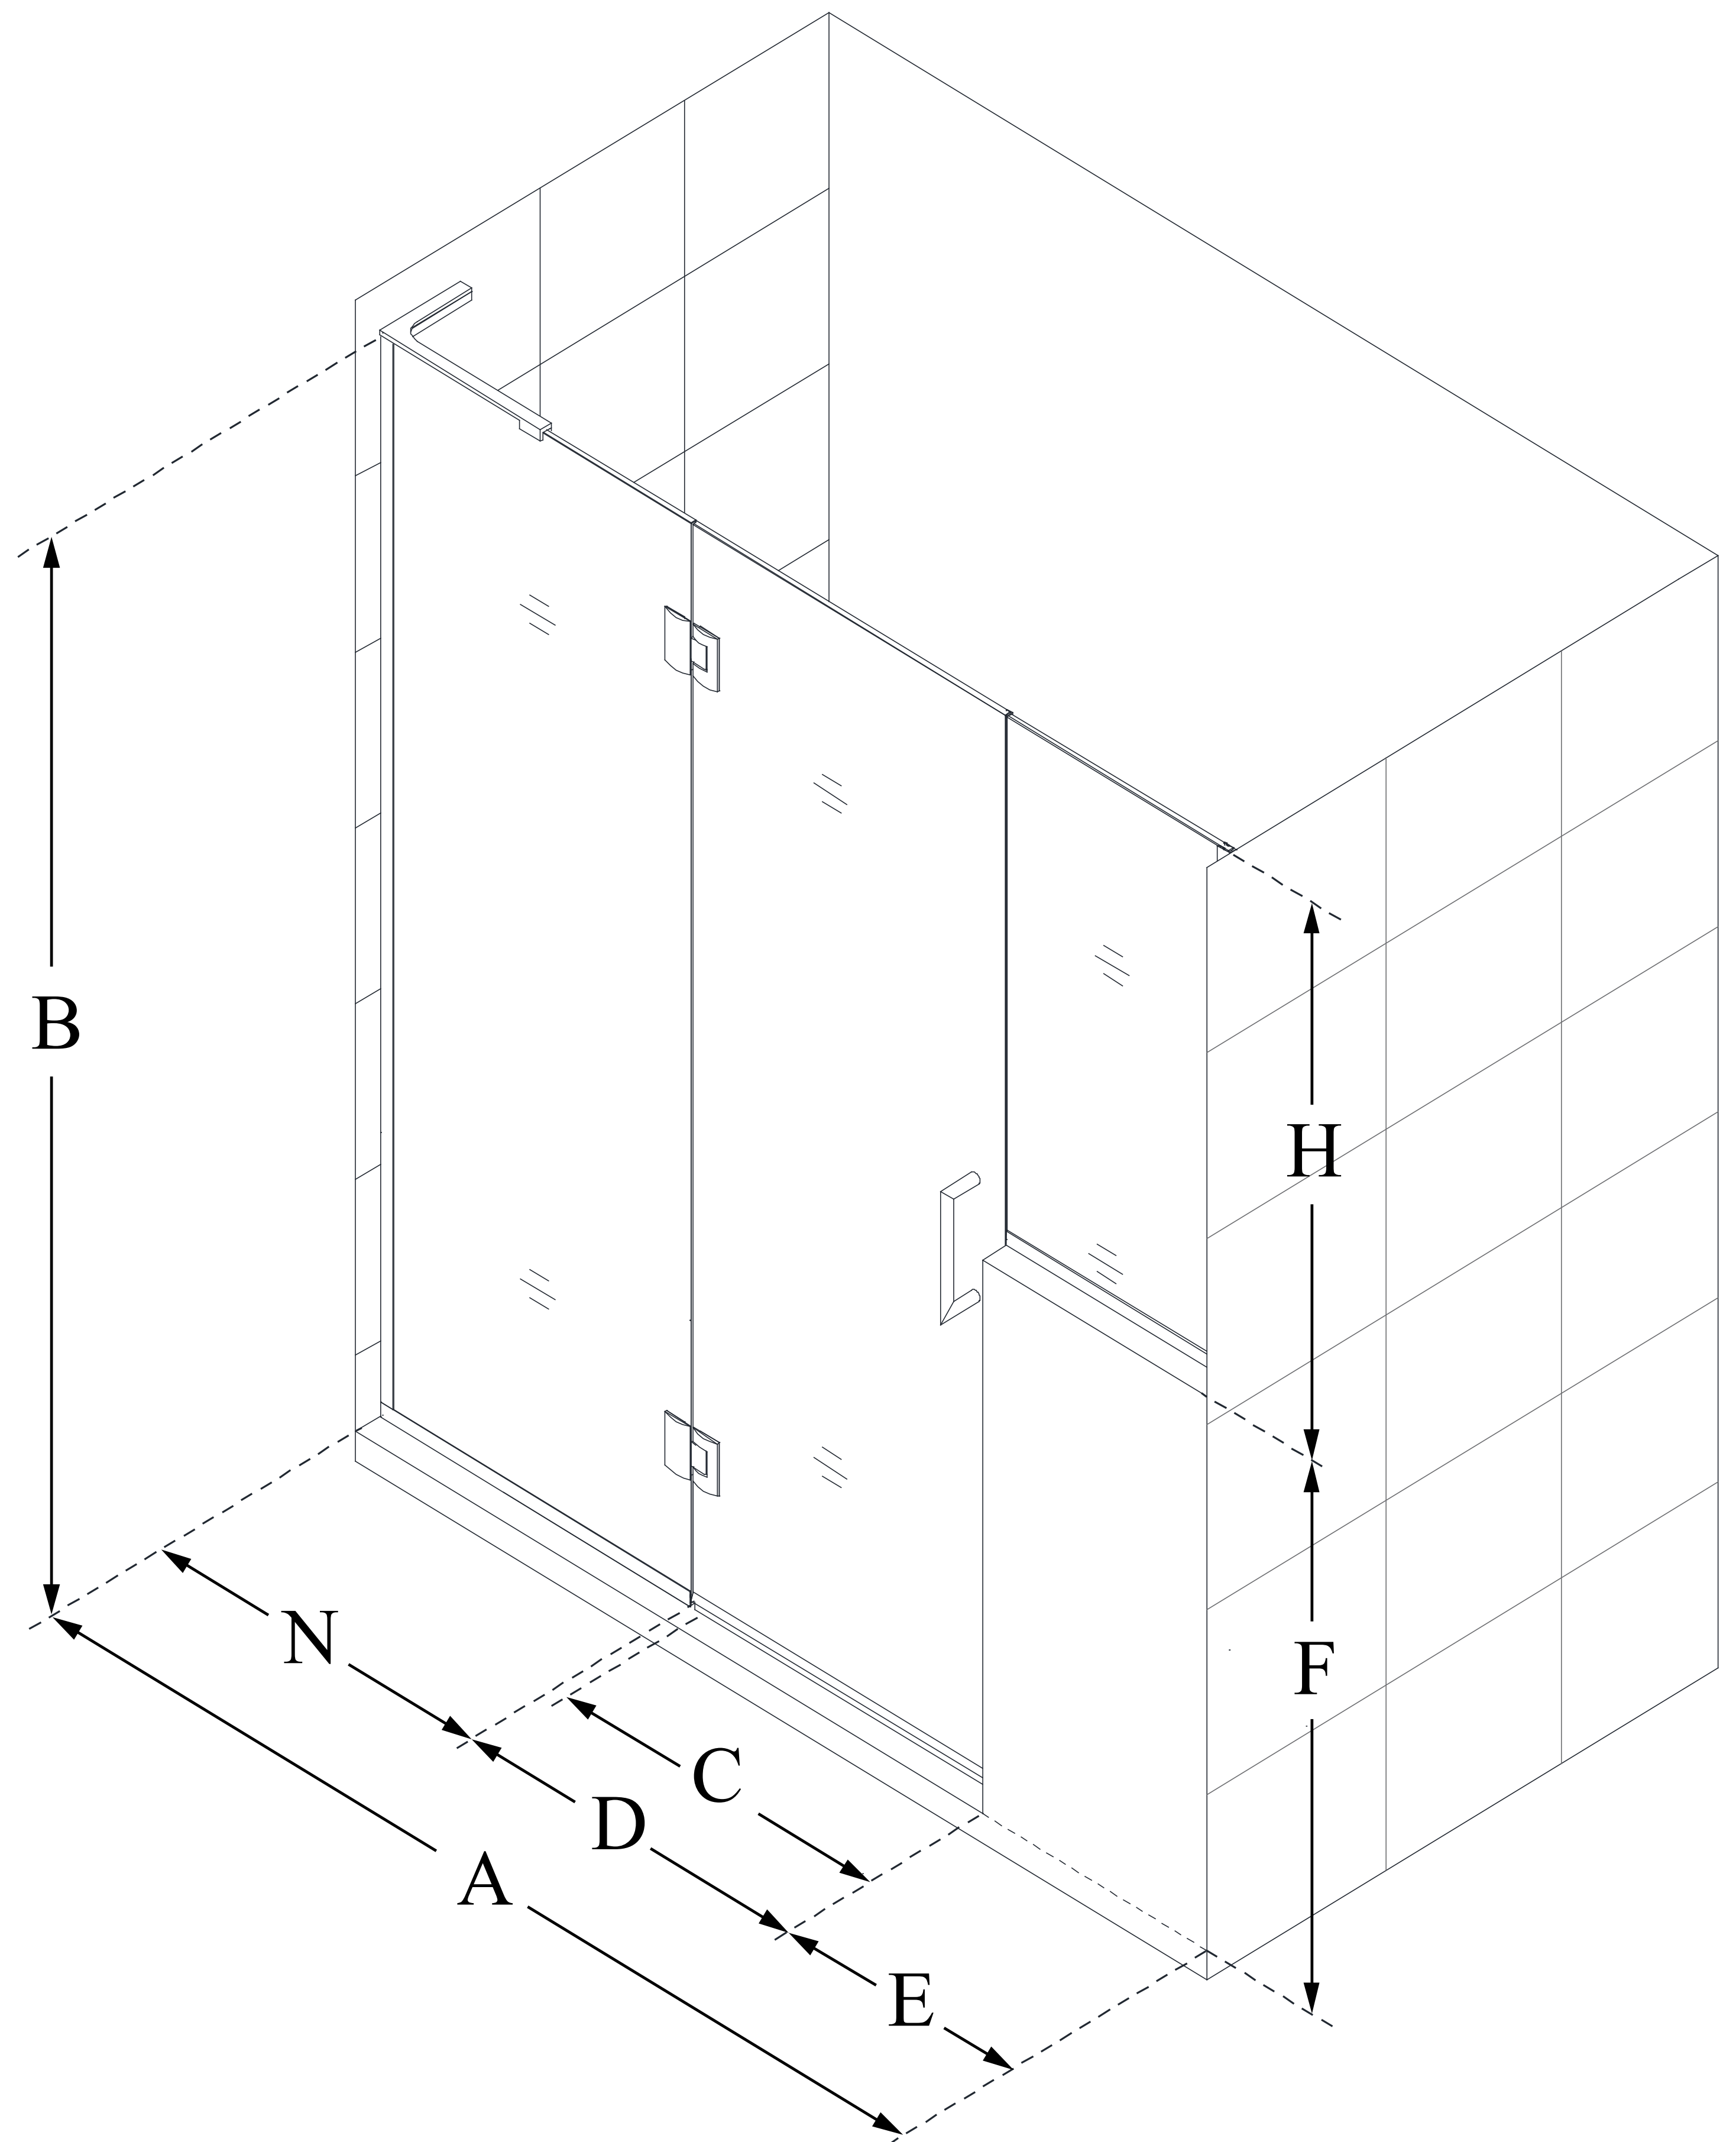

D3232434

UNIDOOR-X

DreamLine Unidoor-X 71-71 1/2
in. W x 72 in. H Frameless Hinged
Shower Door, Clear Glass

SWING DOOR

**CONFIGURATION
DIMENSIONS:**

A: 71 - 71 1/2 in.

MODEL WIDTH

B: 72 in.

MODEL HEIGHT

C: 22 in.

ACCESS WIDTH

D: 23 in.

DOOR WIDTH

E: 24 in.

INLINE PANEL WIDTH

F: 38 in.

BUTTRESS WALL HEIGHT

H: 34 in.

BUTTRESS GLASS HEIGHT

N: 24 in.

HINGE PANEL WIDTH

DreamLine reserves the right to update or modify the hardware or materials pictured without prior notice for the purpose of product improvement and customer satisfaction.