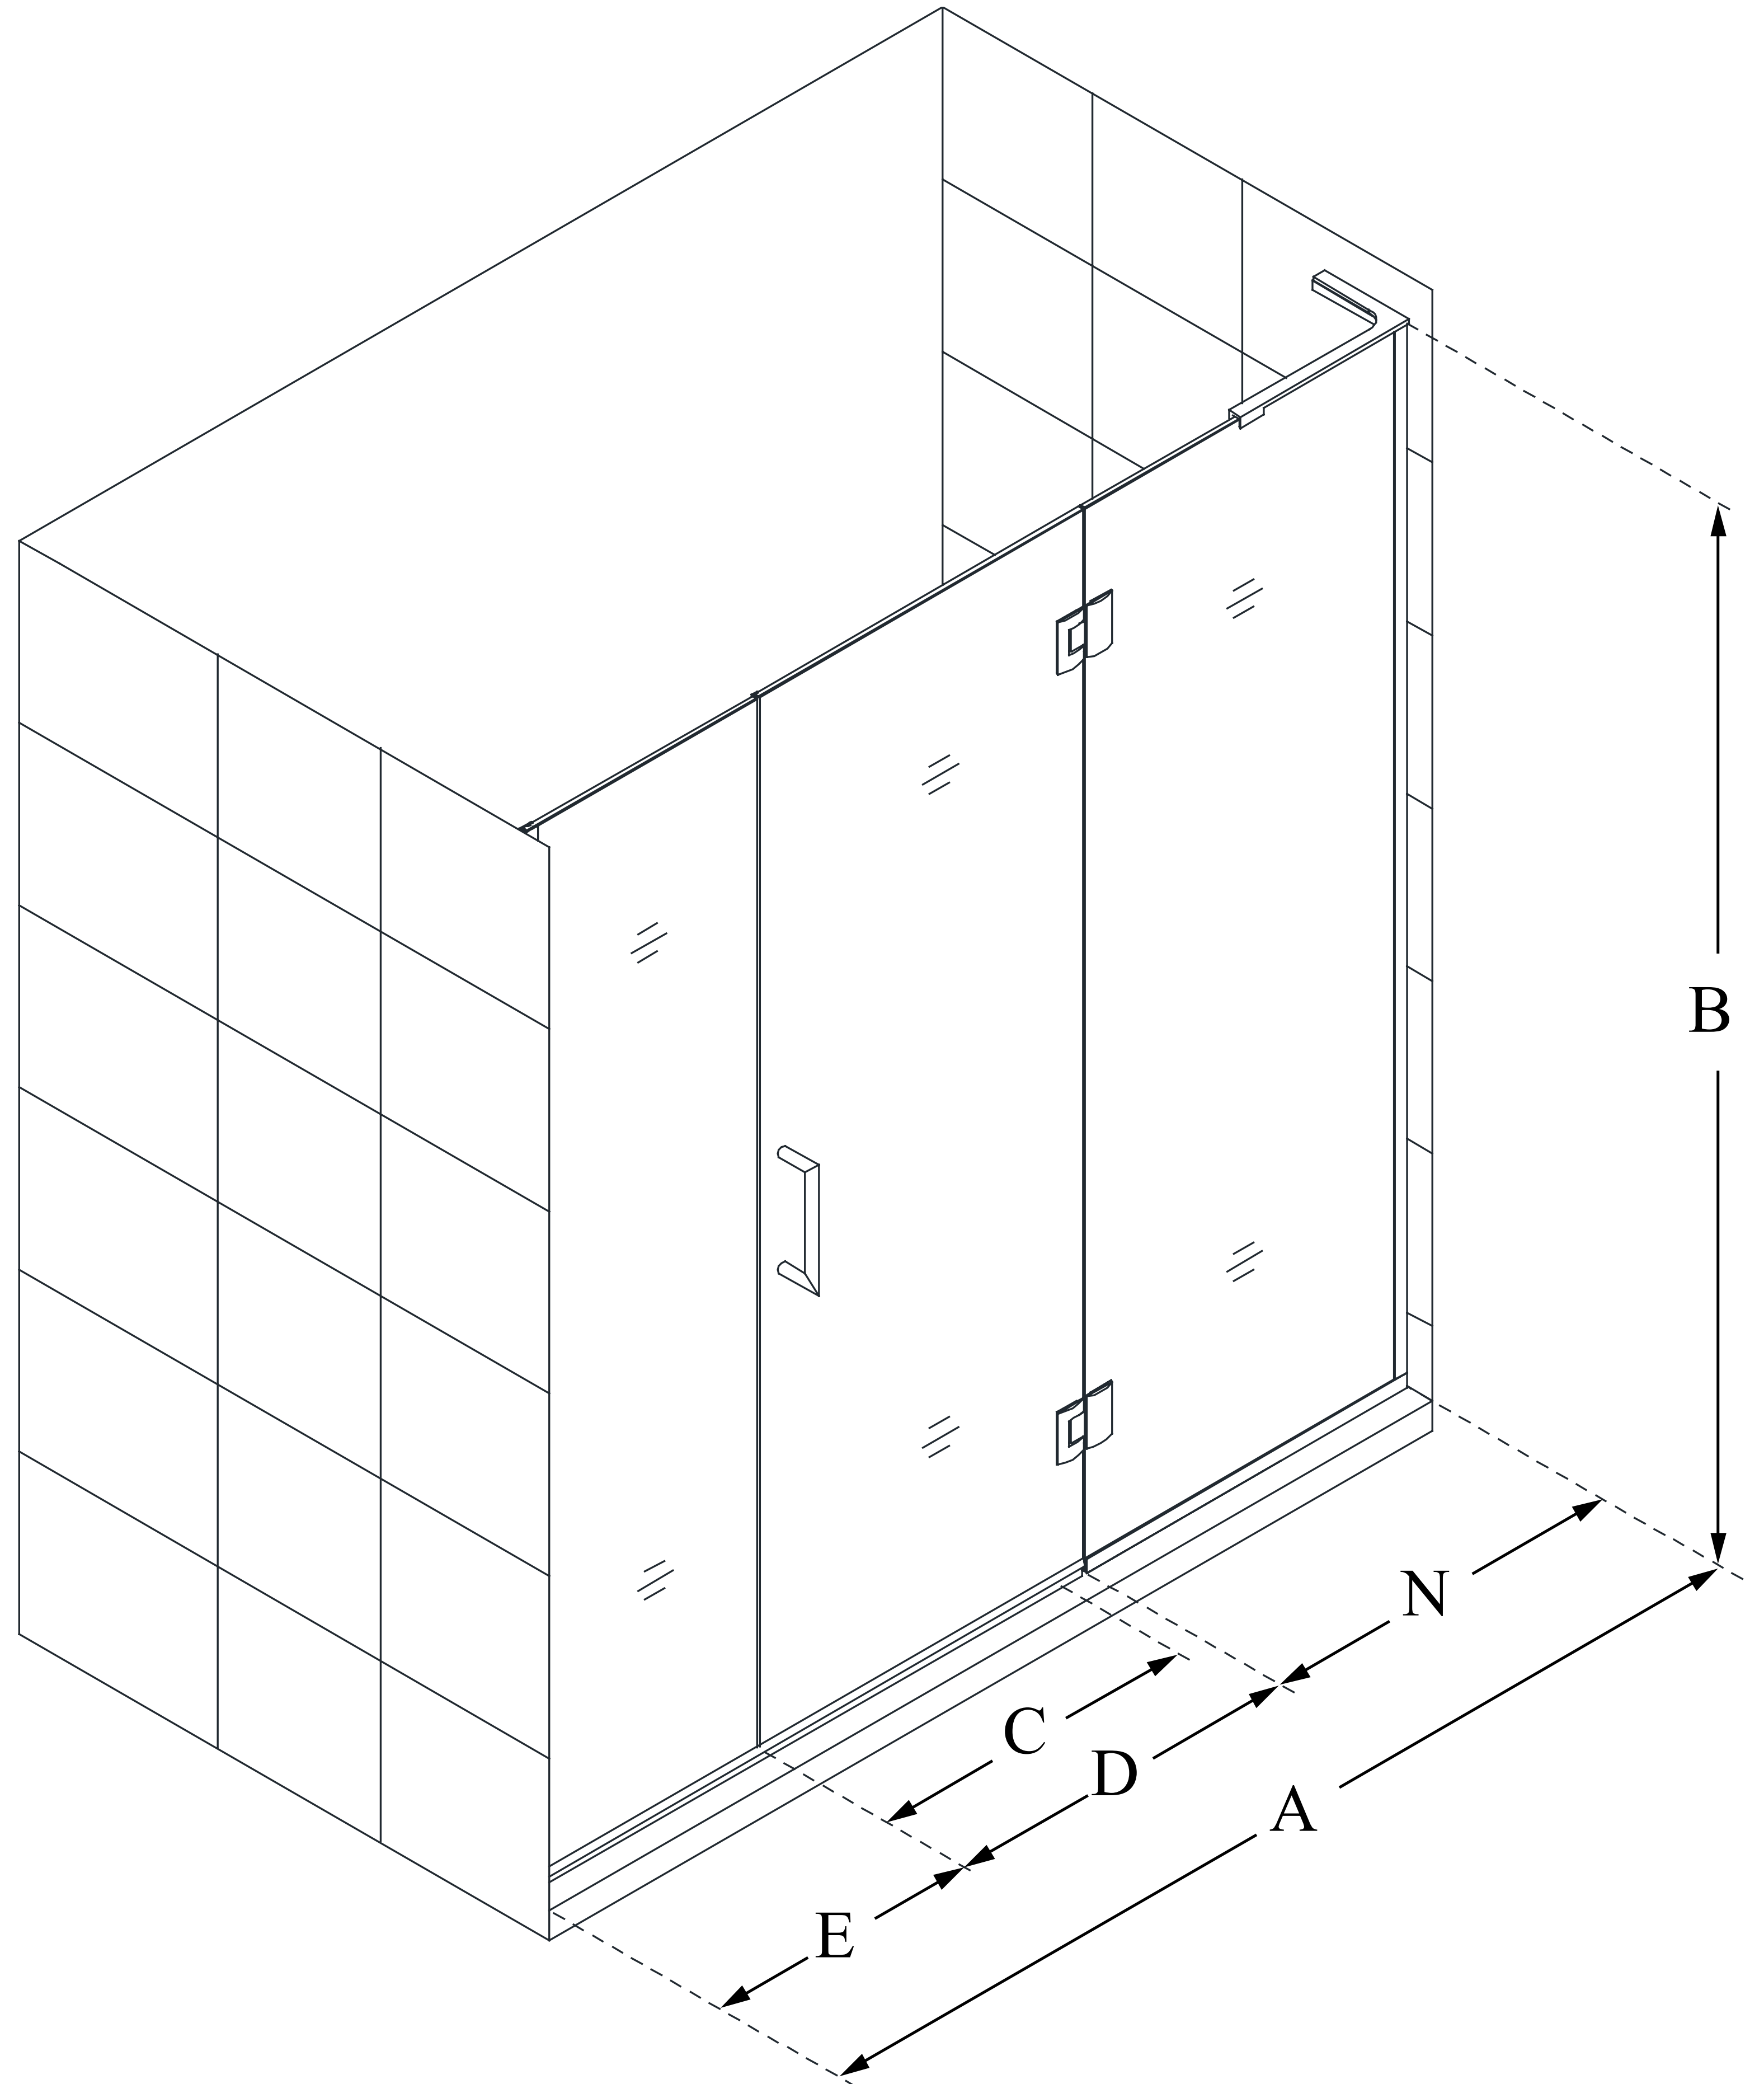

D3301472

UNIDOOR-X

DreamLine Unidoor-X 68-68 1/2
in. W x 72 in. H Frameless Hinged
Shower Door, Clear Glass

SWING DOOR

CONFIGURATION DIMENSIONS:

A: 68 - 68 1/2 in.

MODEL WIDTH

B: 72 in.

MODEL HEIGHT

C: 29 in.

ACCESS WIDTH

D: 30 in.

DOOR WIDTH

E: 14 in.

INLINE PANEL WIDTH

N: 24 in.

HINGE PANEL WIDTH

DreamLine reserves the right to update or modify the hardware or materials pictured without prior notice for the purpose of product improvement and customer satisfaction.