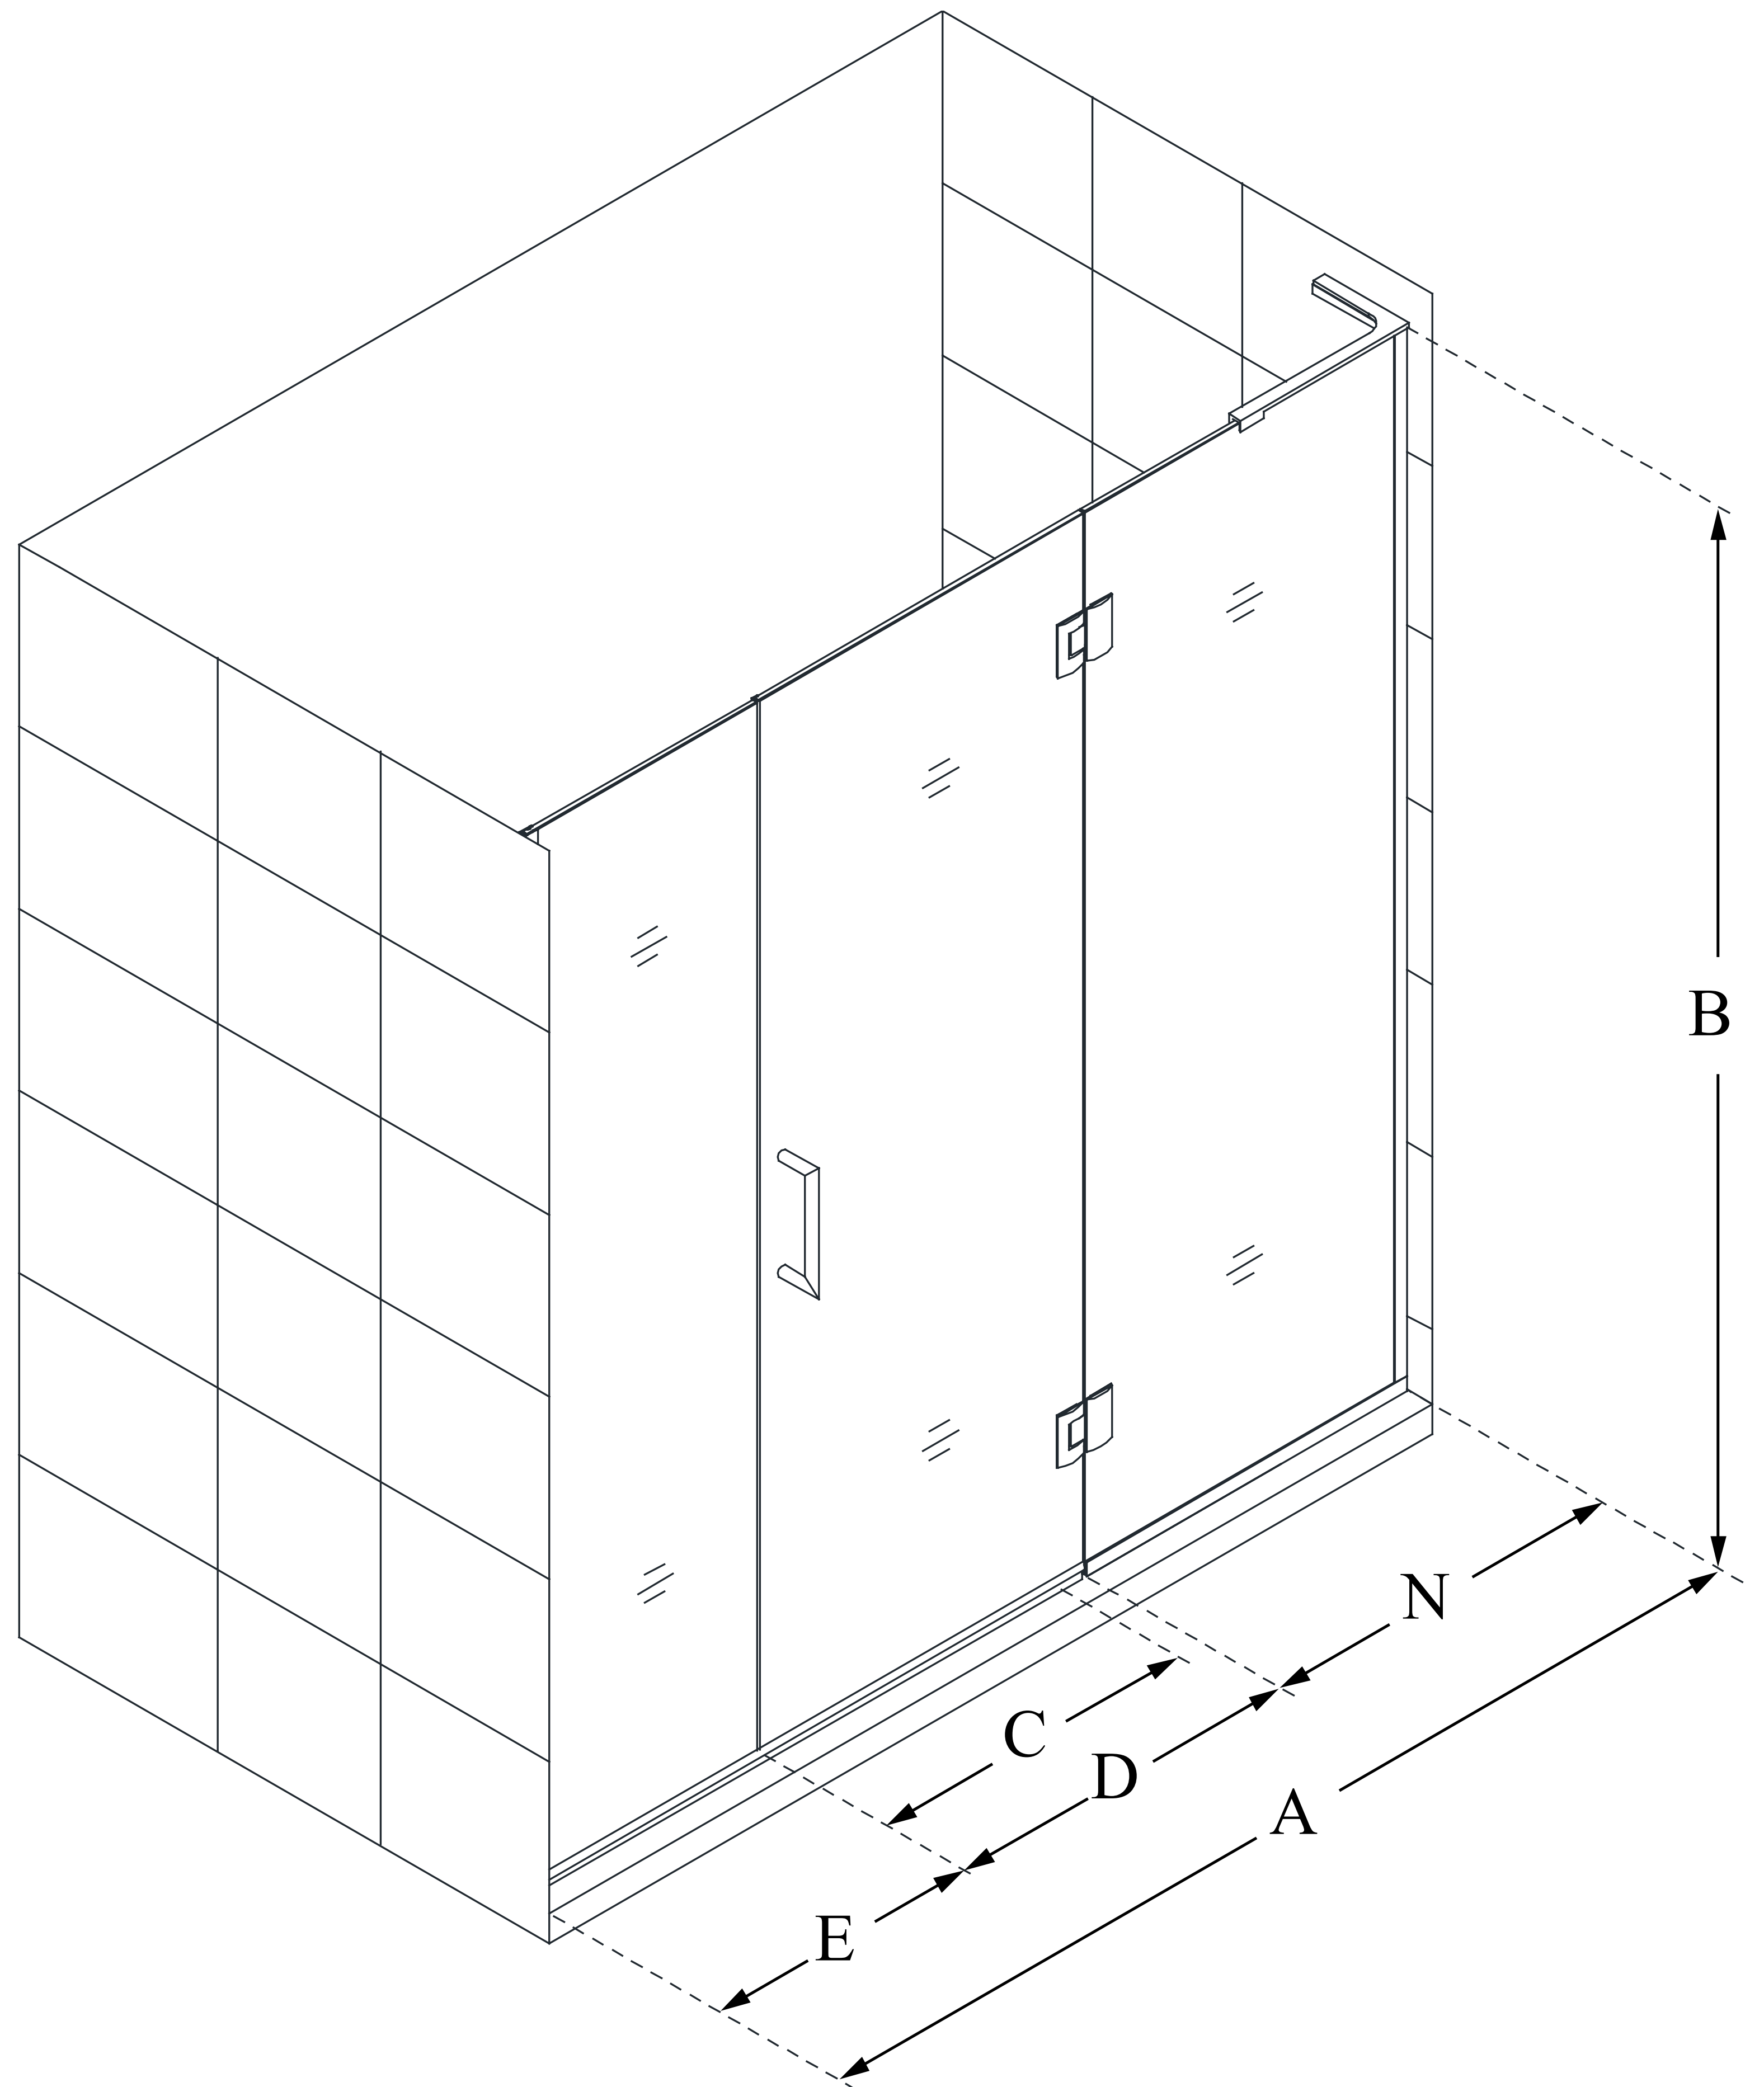

## UNIDOOR-X

DreamLine Unidoor-X 67-67 1/2  
in. W x 72 in. H Frameless Hinged  
Shower Door, Clear Glass

**SWING DOOR**

### CONFIGURATION DIMENSIONS:

**A: 67 - 67 1/2 in.**

MODEL WIDTH

**B: 72 in.**

MODEL HEIGHT

**C: 28 in.**

ACCESS WIDTH

**D: 29 in.**

DOOR WIDTH

**E: 14 in.**

INLINE PANEL WIDTH

**N: 24 in.**

HINGE PANEL WIDTH

DreamLine reserves the right to update or modify the hardware or materials pictured without prior notice for the purpose of product improvement and customer satisfaction.