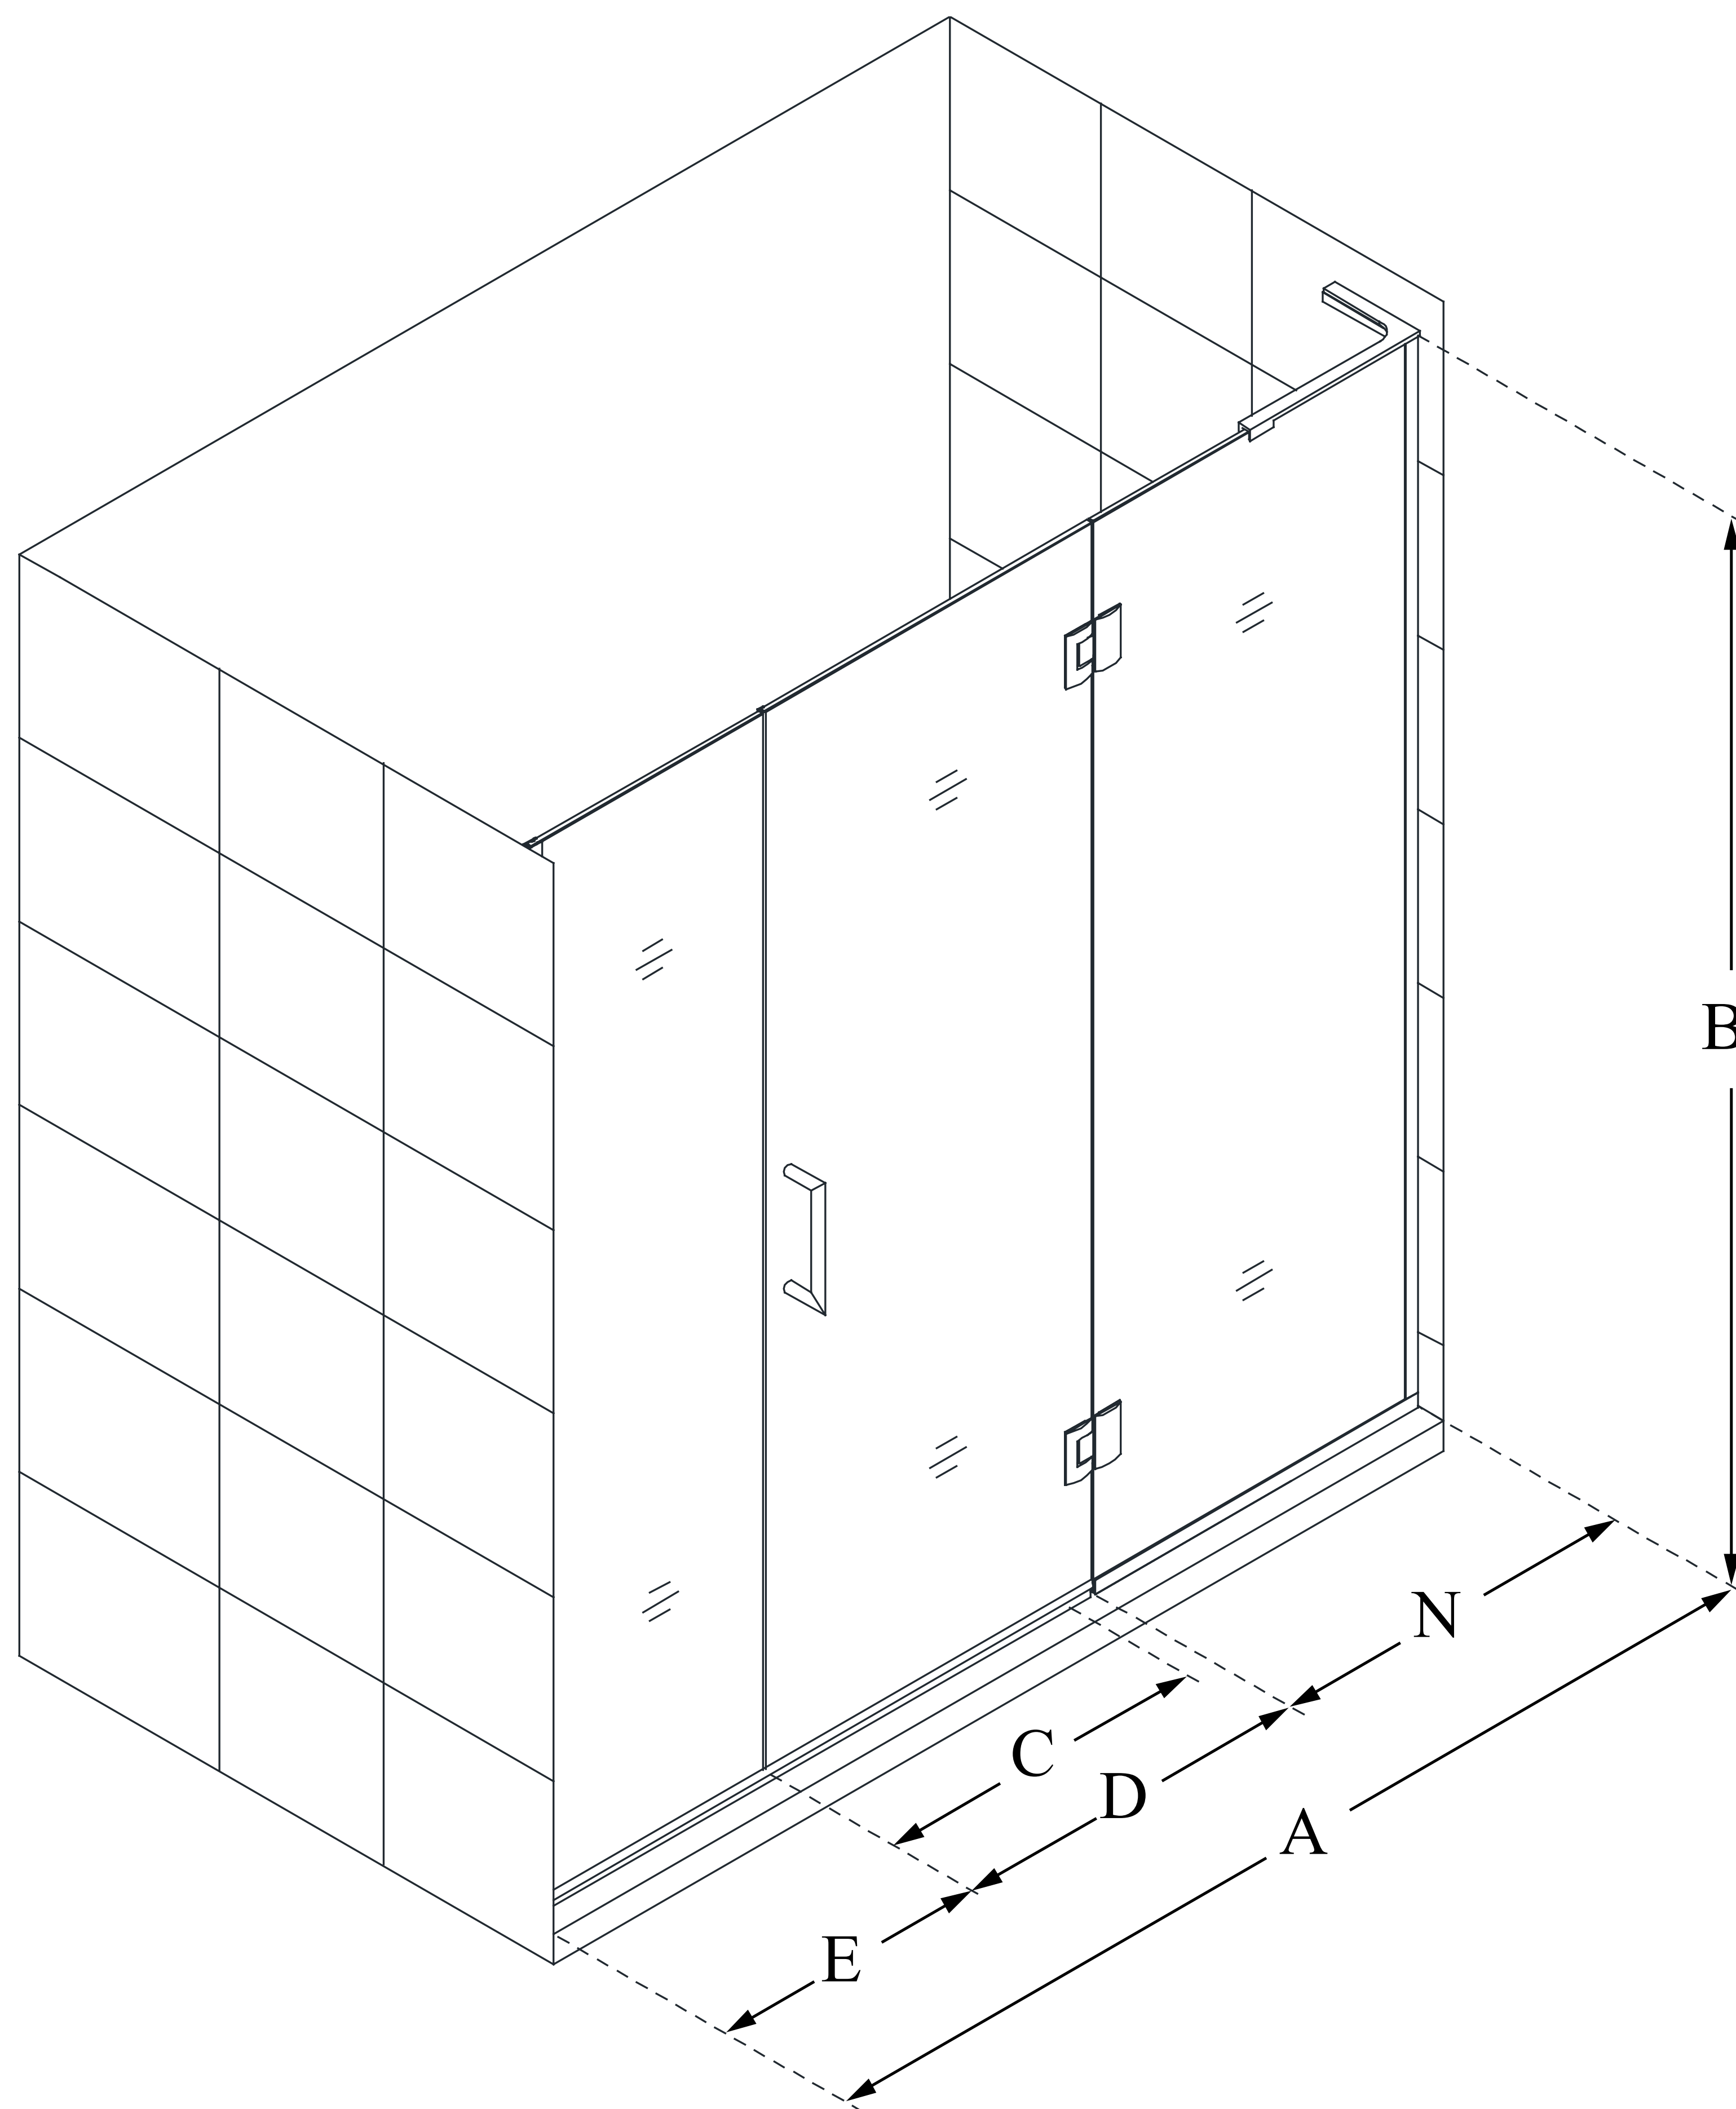

D3281472

UNIDOOR-X

DreamLine Unidoor-X 66-66 1/2
in. W x 72 in. H Frameless Hinged
Shower Door, Clear Glass

SWING DOOR

CONFIGURATION DIMENSIONS:

A: 66 - 66 1/2 in.

MODEL WIDTH

B: 72 in.

MODEL HEIGHT

C: 27 in.

ACCESS WIDTH

D: 28 in.

DOOR WIDTH

E: 14 in.

INLINE PANEL WIDTH

N: 24 in.

HINGE PANEL WIDTH

DreamLine reserves the right to update or modify the hardware or materials pictured without prior notice for the purpose of product improvement and customer satisfaction.