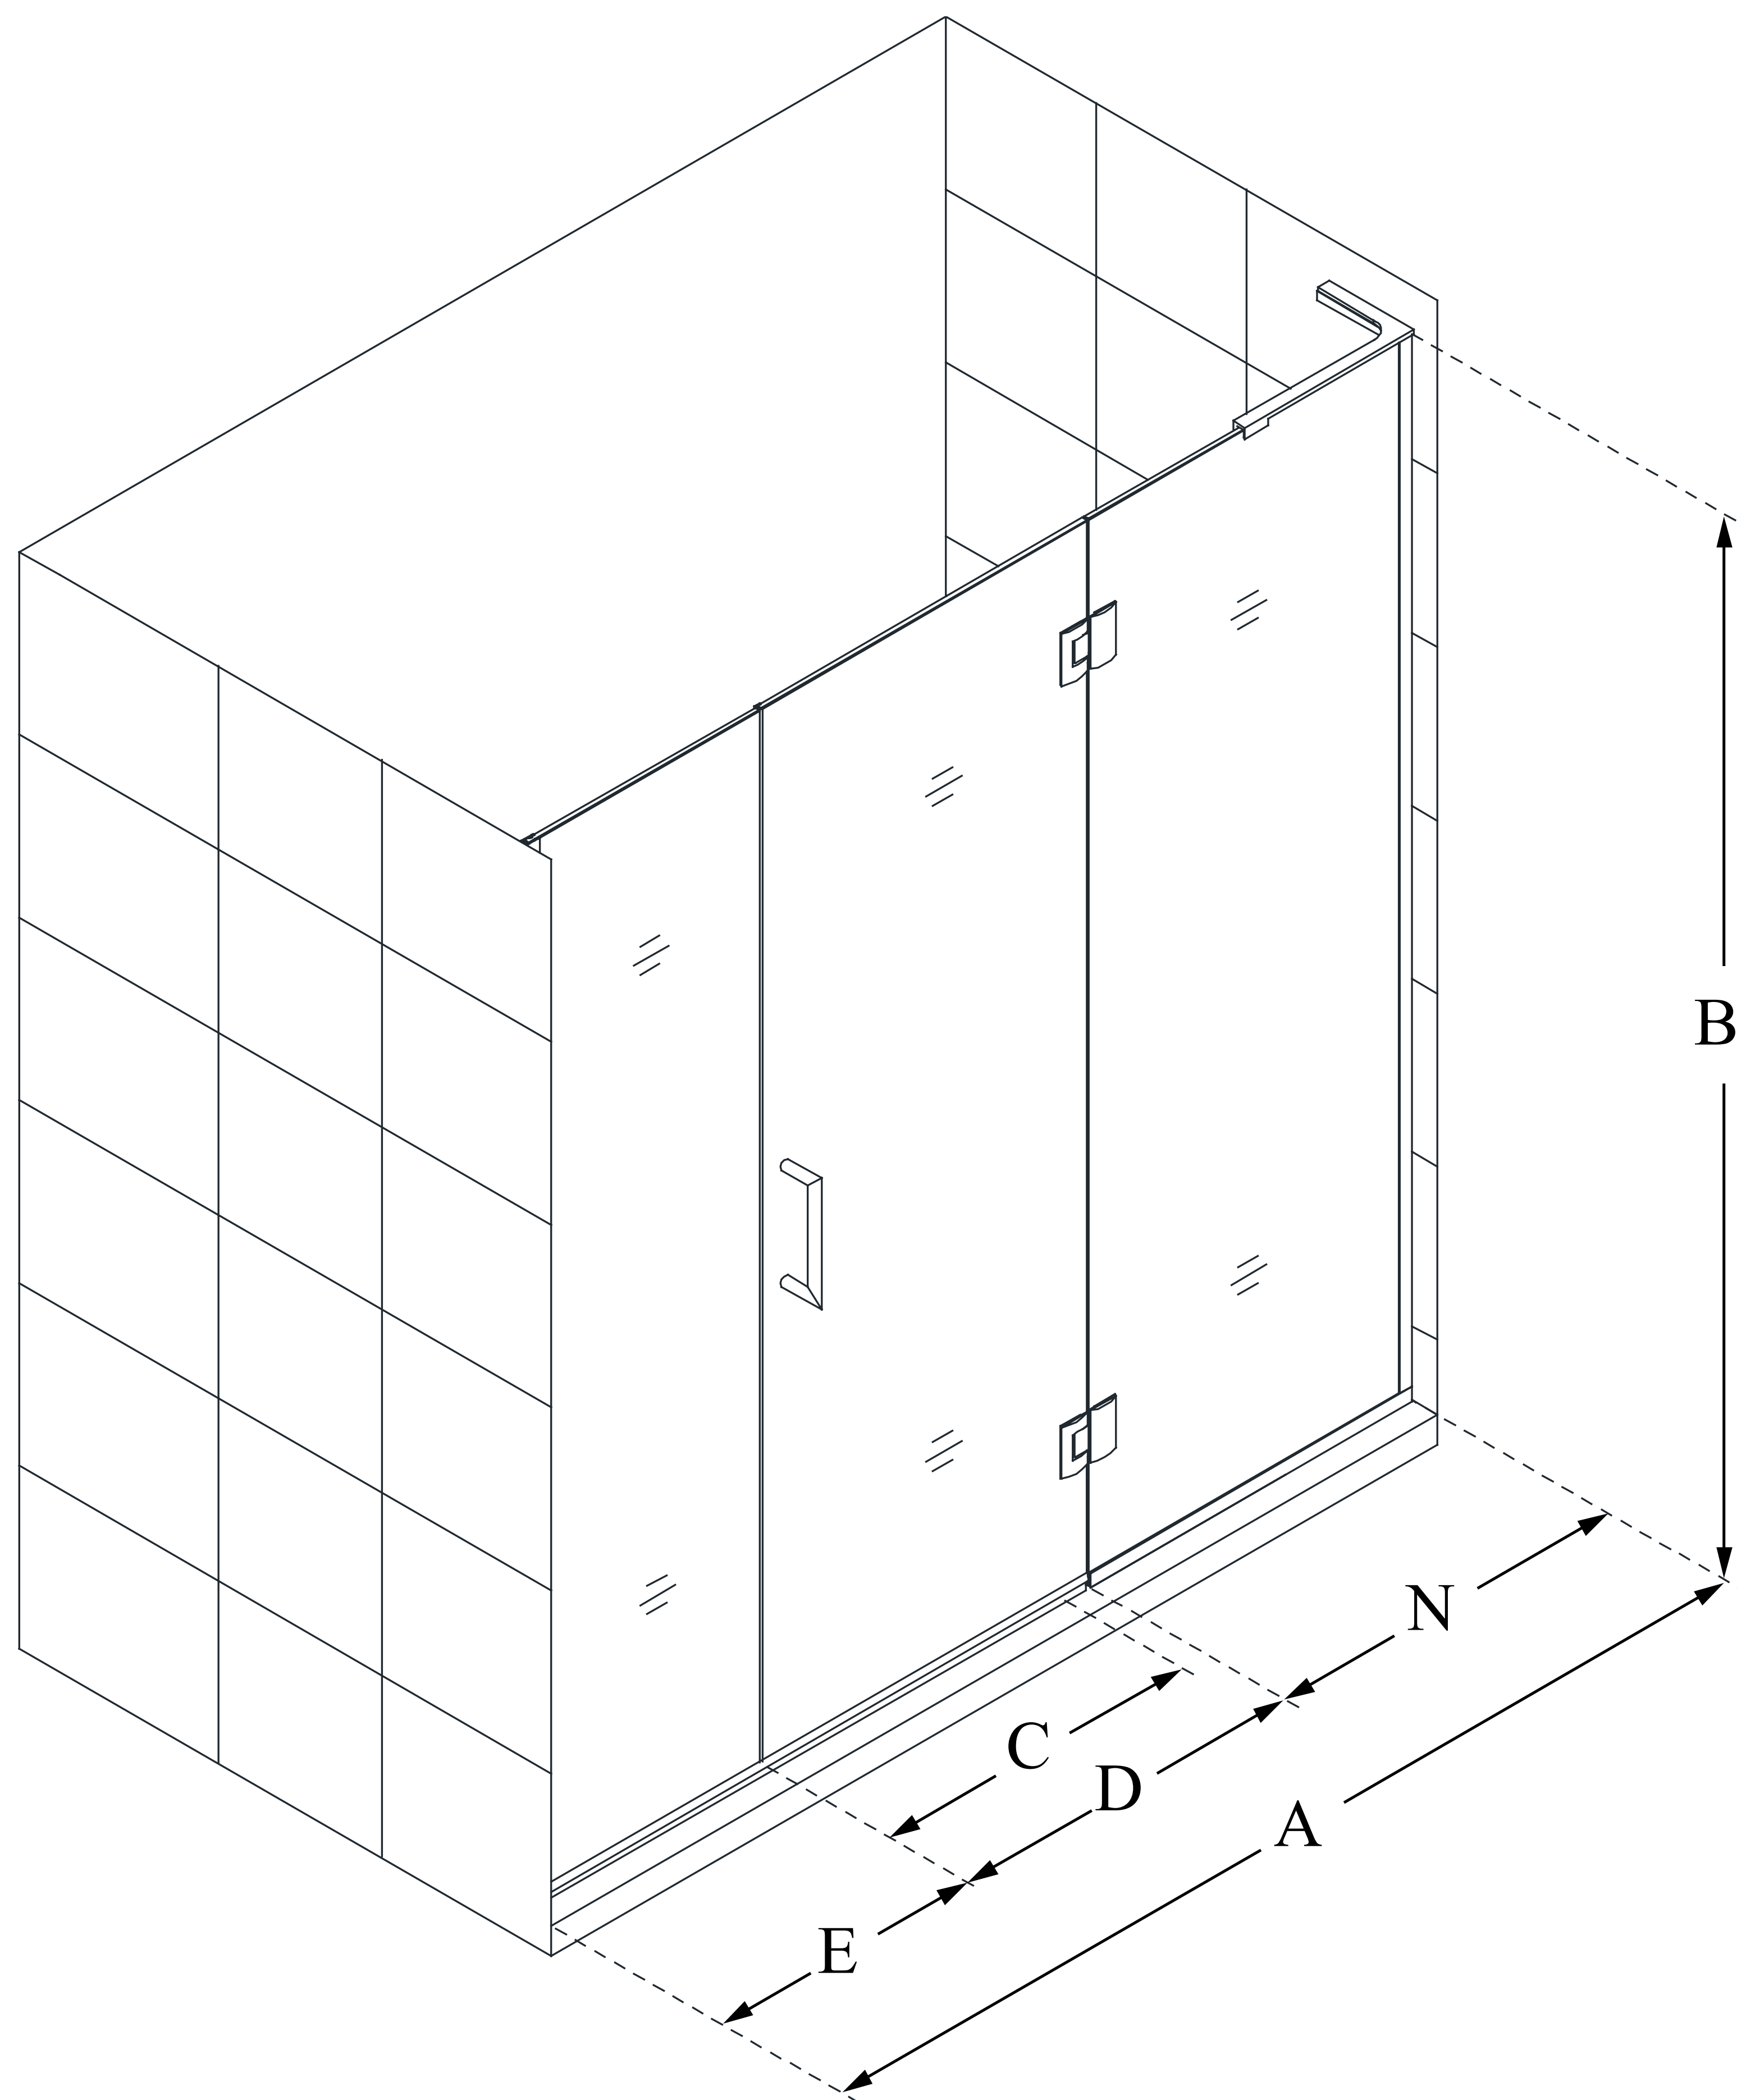

D3241472

UNIDOOR-X

DreamLine Unidoor-X 62-62 1/2
in. W x 72 in. H Frameless Hinged
Shower Door, Clear Glass

SWING DOOR

CONFIGURATION DIMENSIONS:

A: 62 - 62 1/2 in.

MODEL WIDTH

B: 72 in.

MODEL HEIGHT

C: 23 in.

ACCESS WIDTH

D: 24 in.

DOOR WIDTH

E: 14 in.

INLINE PANEL WIDTH

N: 24 in.

HINGE PANEL WIDTH

DreamLine reserves the right to update or modify the hardware or materials pictured without prior notice for the purpose of product improvement and customer satisfaction.