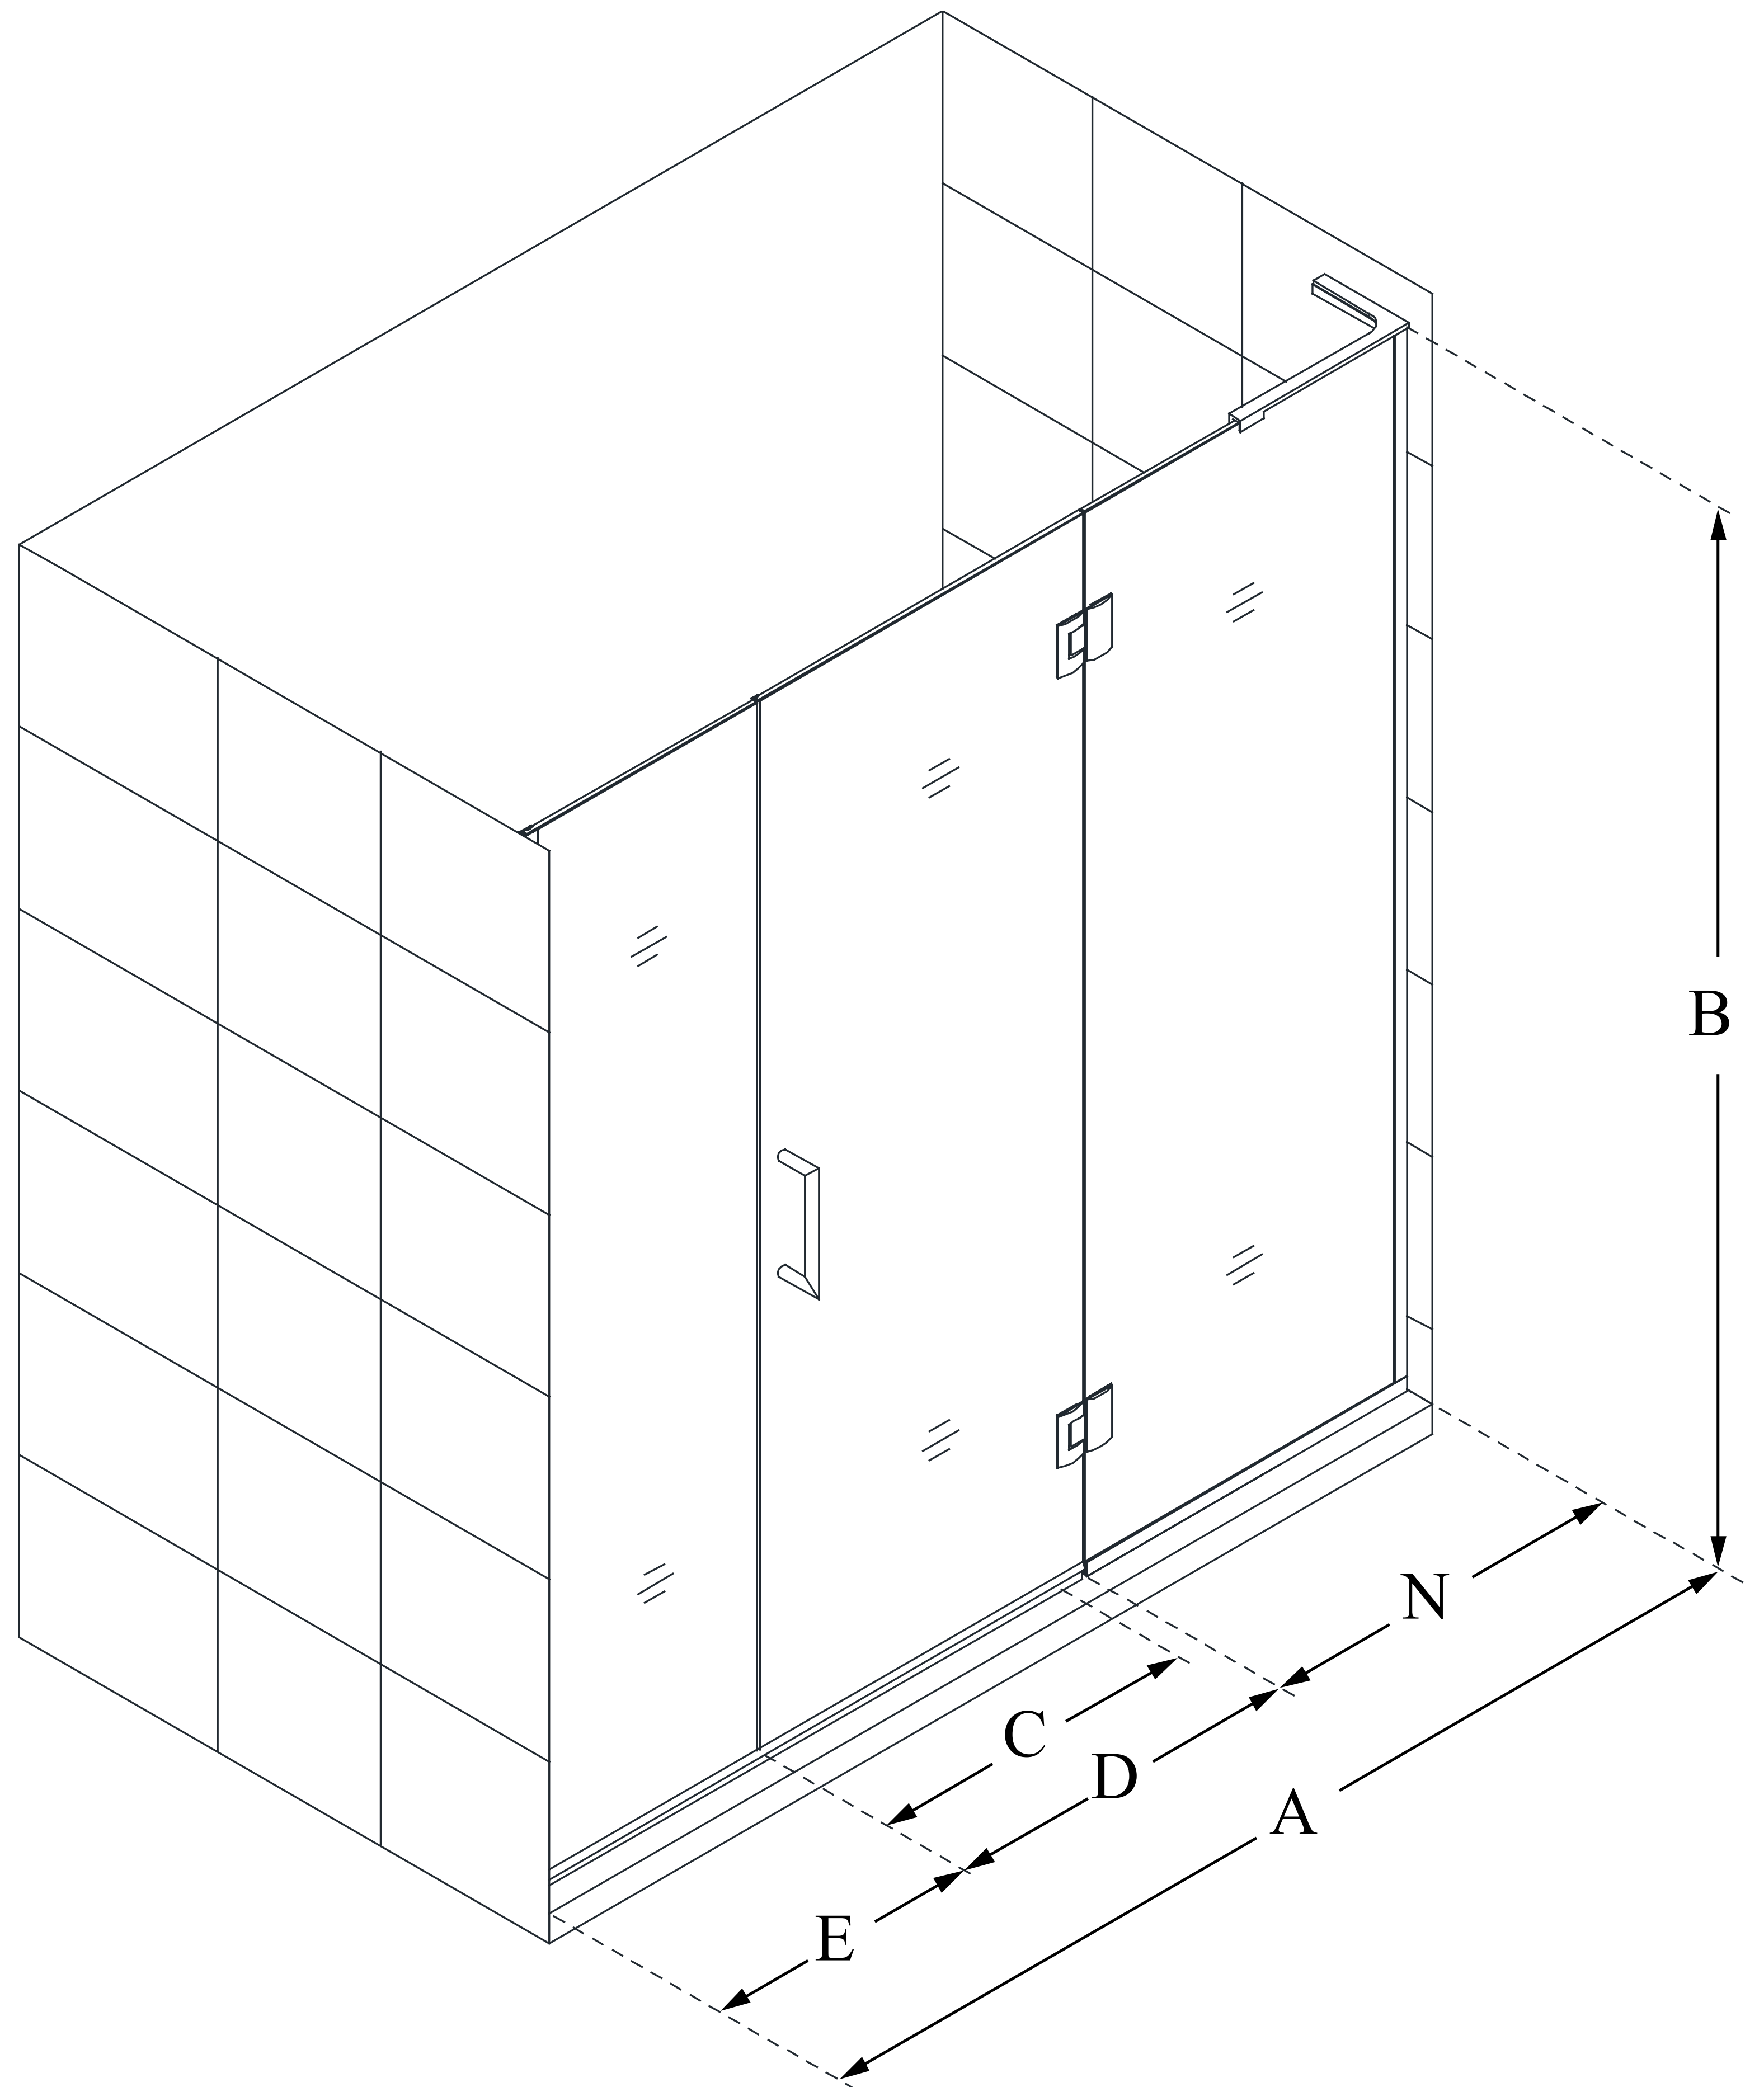

D3231472

UNIDOOR-X

DreamLine Unidoor-X 61-61 1/2
in. W x 72 in. H Frameless Hinged
Shower Door, Clear Glass

SWING DOOR

CONFIGURATION DIMENSIONS:

A: 61 - 61 1/2 in.

MODEL WIDTH

B: 72 in.

MODEL HEIGHT

C: 22 in.

ACCESS WIDTH

D: 23 in.

DOOR WIDTH

E: 14 in.

INLINE PANEL WIDTH

N: 24 in.

HINGE PANEL WIDTH

DreamLine reserves the right to update or modify the hardware or materials pictured without prior notice for the purpose of product improvement and customer satisfaction.