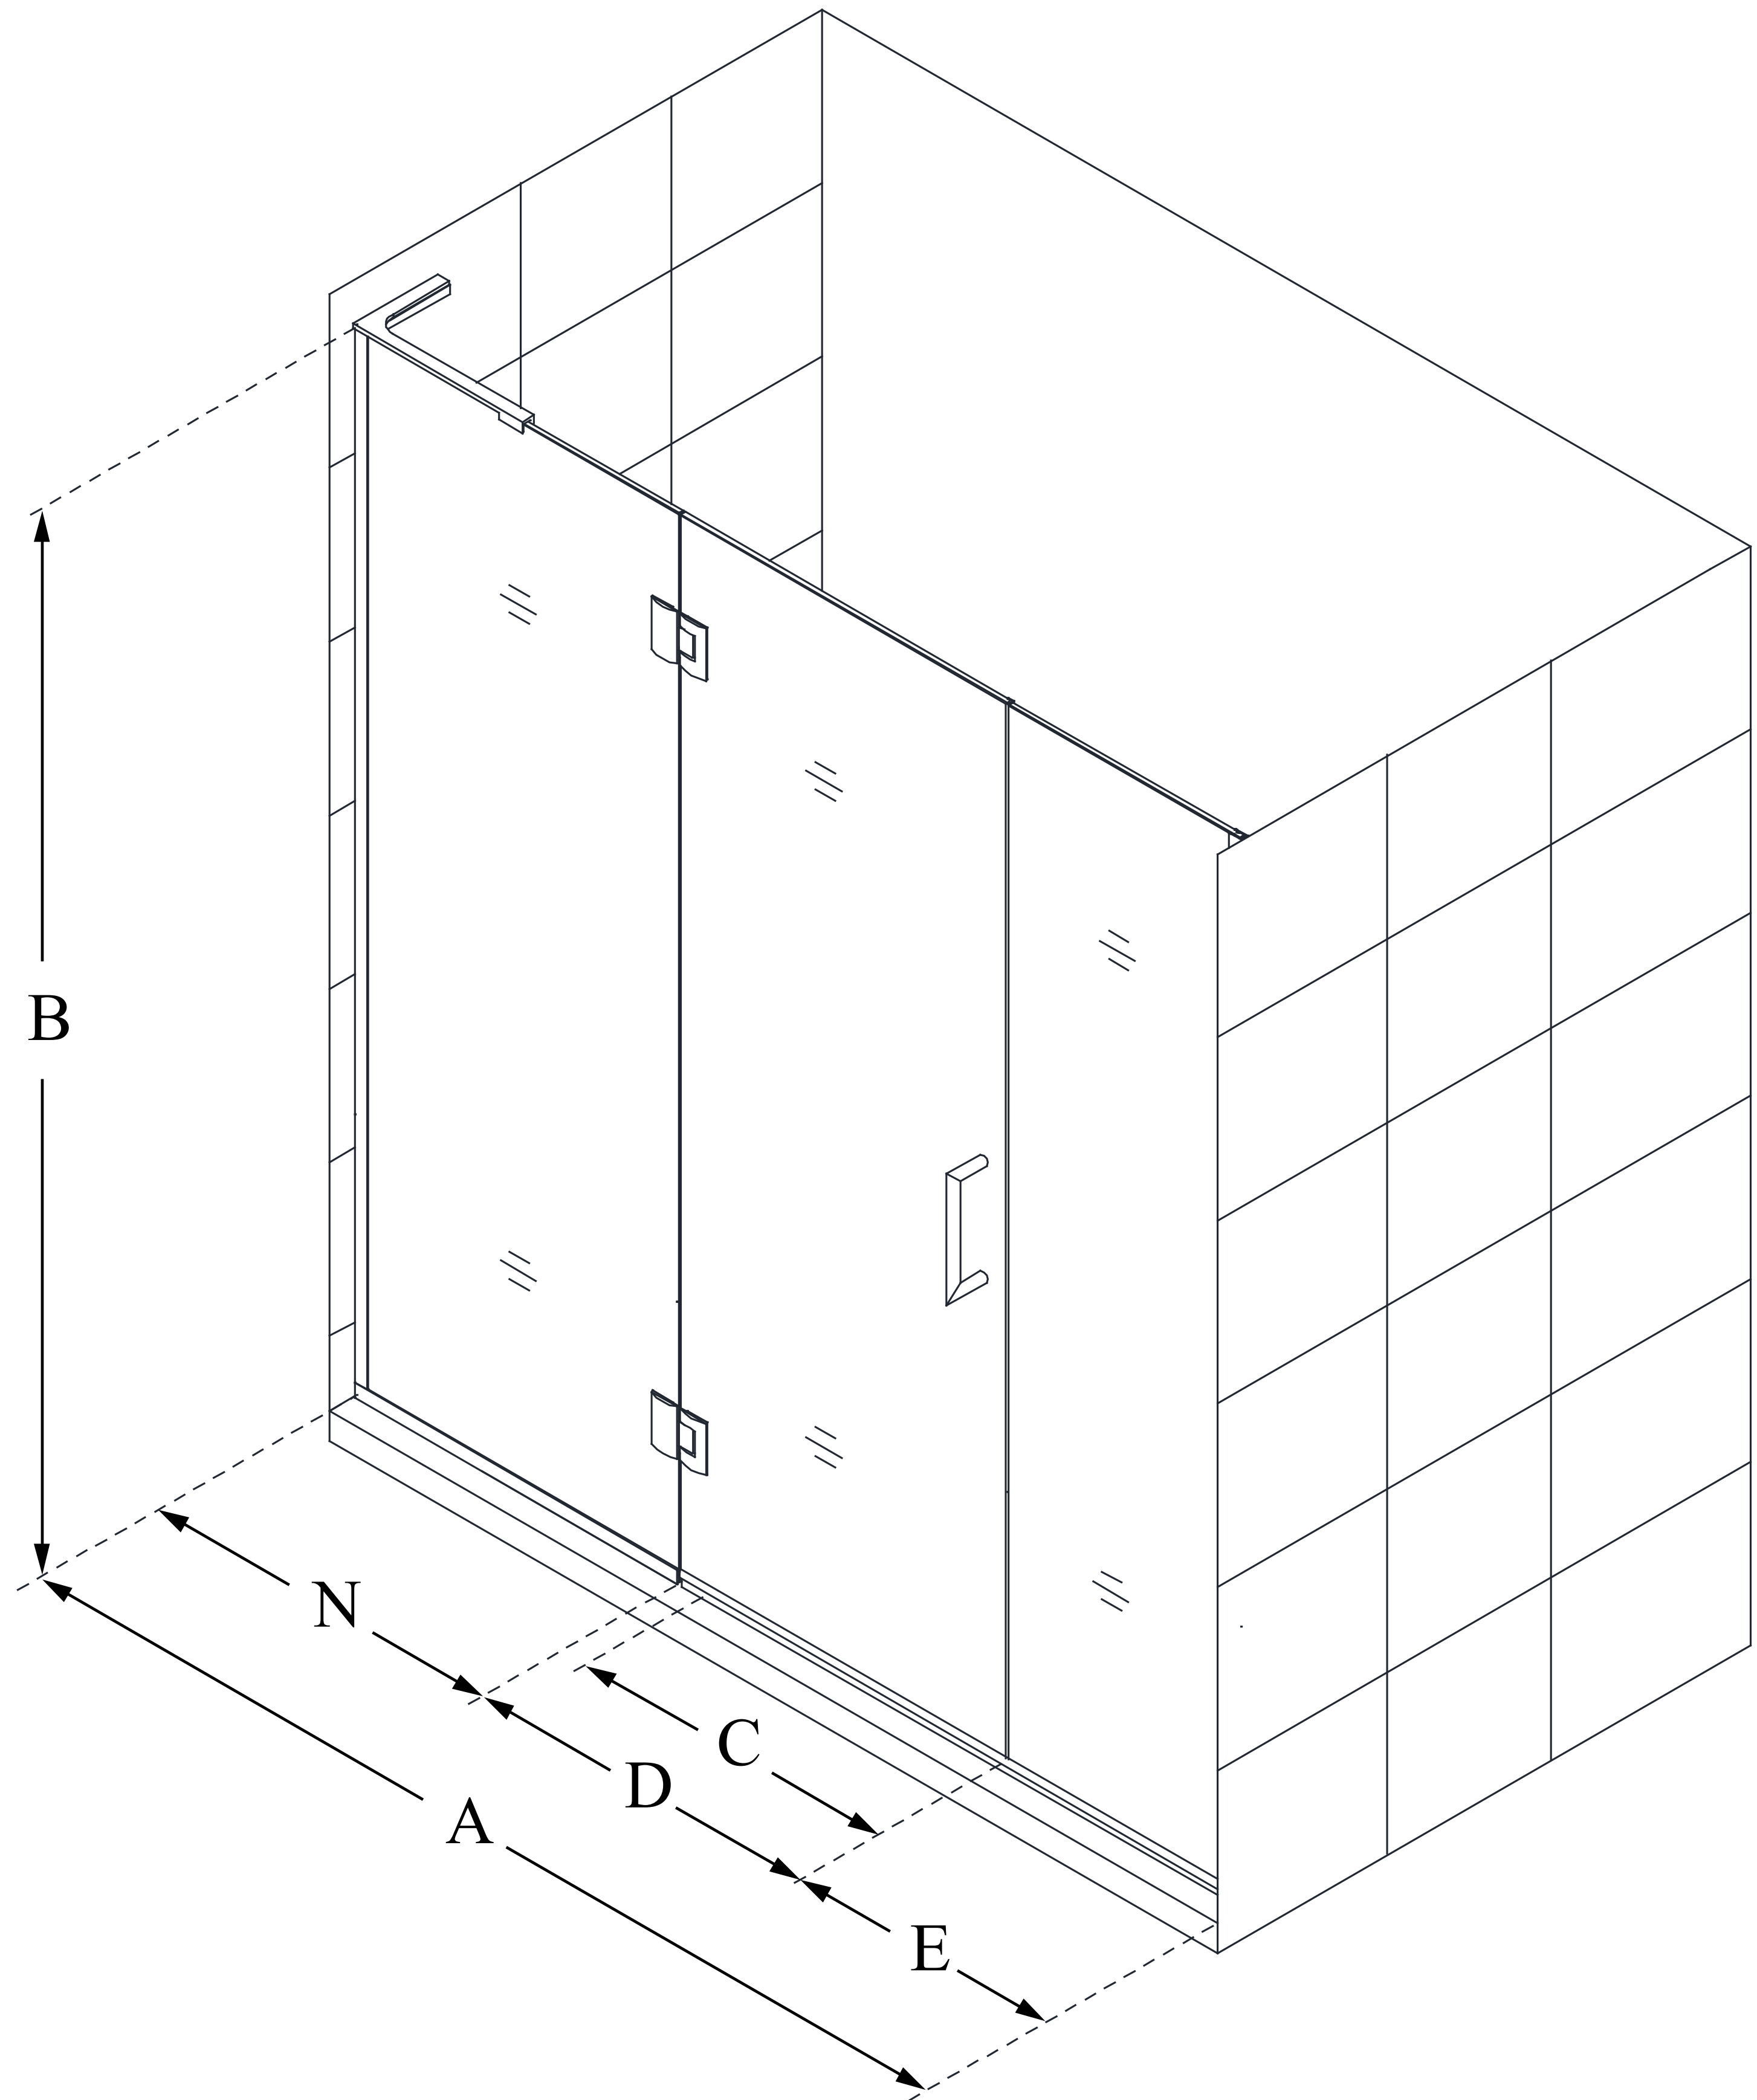

D3270672

UNIDOOR-X

DreamLine Unidoor-X 57-57 1/2
in. W x 72 in. H Frameless Hinged
Shower Door, Clear Glass

SWING DOOR

CONFIGURATION DIMENSIONS:

A: 57 - 57 1/2 in.

MODEL WIDTH

B: 72 in.

MODEL HEIGHT

C: 26 in.

ACCESS WIDTH

D: 27 in.

DOOR WIDTH

E: 6 in.

INLINE PANEL WIDTH

N: 24 in.

HINGE PANEL WIDTH

DreamLine reserves the right to update or modify the hardware or materials pictured without prior notice for the purpose of product improvement and customer satisfaction.