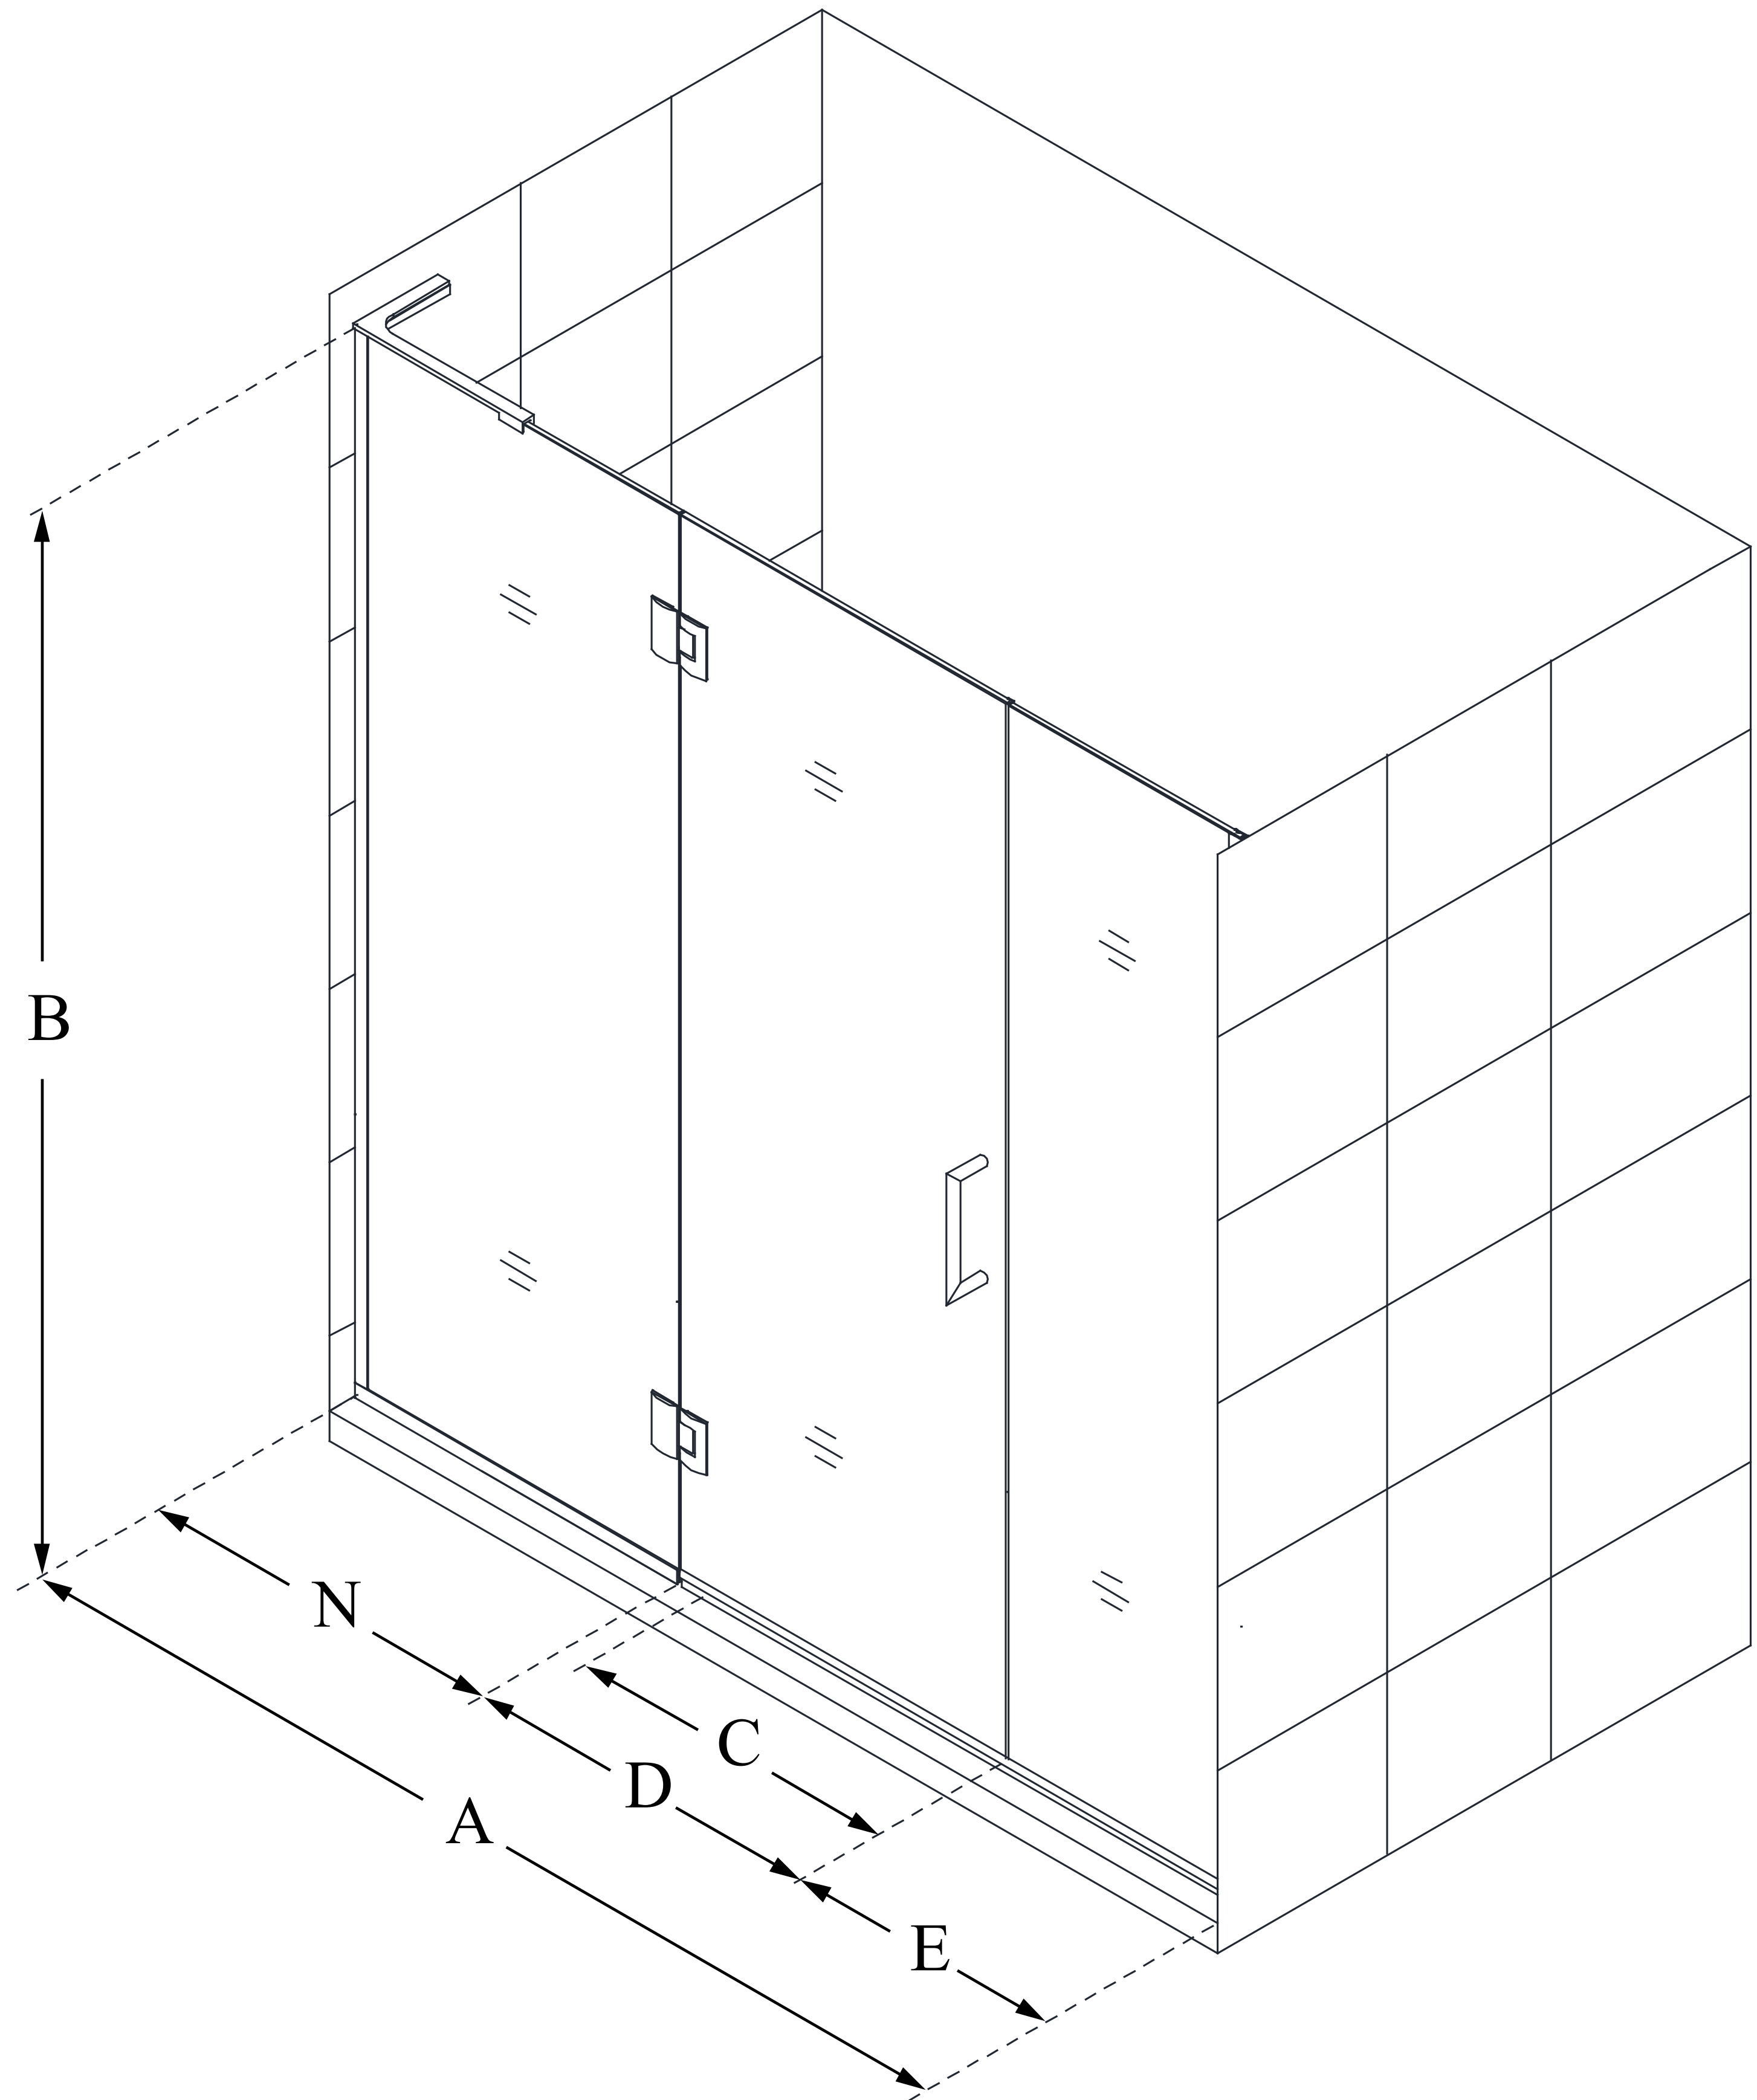

## UNIDOOR-X

DreamLine Unidoor-X 56-56 1/2  
in. W x 72 in. H Frameless Hinged  
Shower Door, Clear Glass

**SWING DOOR**

### CONFIGURATION DIMENSIONS:

**A: 56 - 56 1/2 in.**

MODEL WIDTH

**B: 72 in.**

MODEL HEIGHT

**C: 25 in.**

ACCESS WIDTH

**D: 26 in.**

DOOR WIDTH

**E: 6 in.**

INLINE PANEL WIDTH

**N: 24 in.**

HINGE PANEL WIDTH

DreamLine reserves the right to update or modify the hardware or materials pictured without prior notice for the purpose of product improvement and customer satisfaction.